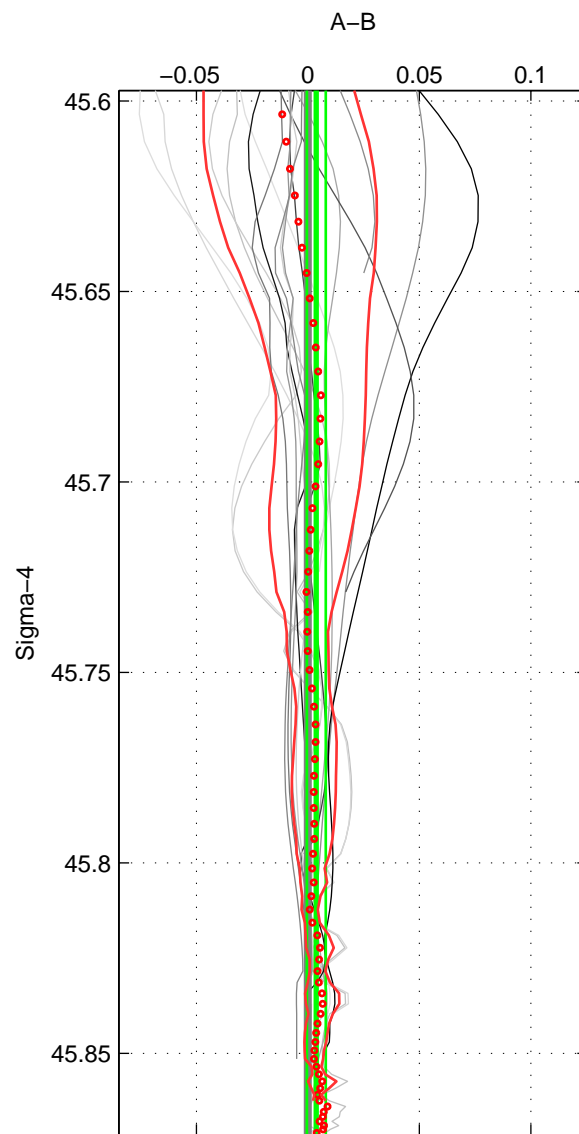

Cruise A (red). Date: Aug 1993 Cruisename: 251-33MW19930704.1

Cruise B (blue). Date: May 1990 Cruisename: 294-64TR19900417

*** "Favourite" values are means of spaces 1 2 3.

	Offset	O.StDev	Ratio	R.Stdev	Rating
SIGMA:	0.004	0.004	1.000	0.000	5
THETA:	0.003	0.003	1.000	0.000	5
DEPTH:	0.003	0.004	1.000	0.000	5
FAV. :	0.003	0.004	1.000	0.000	5

Profiles of A: 13
 Profiles of B: 6
 Diff profs : 16
 WMoffset (A-B): 0.0037689
 WMoffset stdev: 0.0042457
 WMratio (A/B): 1.0001
 WMratio stdev: 0.00012163

Quality (1-5): 5

Profiles of A: 13
 Profiles of B: 6
 Diff profs : 16
 WMoffset (A-B): 0.0029541
 WMoffset stdev: 0.0028636
 WMratio (A/B): 1.0001
 WMratio stdev: 8.2066e-05

Quality (1-5): 5

Profiles of A: 13
 Profiles of B: 6
 Diff profs : 16
 WMoffset (A-B): 0.0031107
 WMoffset stdev: 0.0041843
 WMratio (A/B): 1.0001
 WMratio stdev: 0.0001199

Quality (1-5): 5