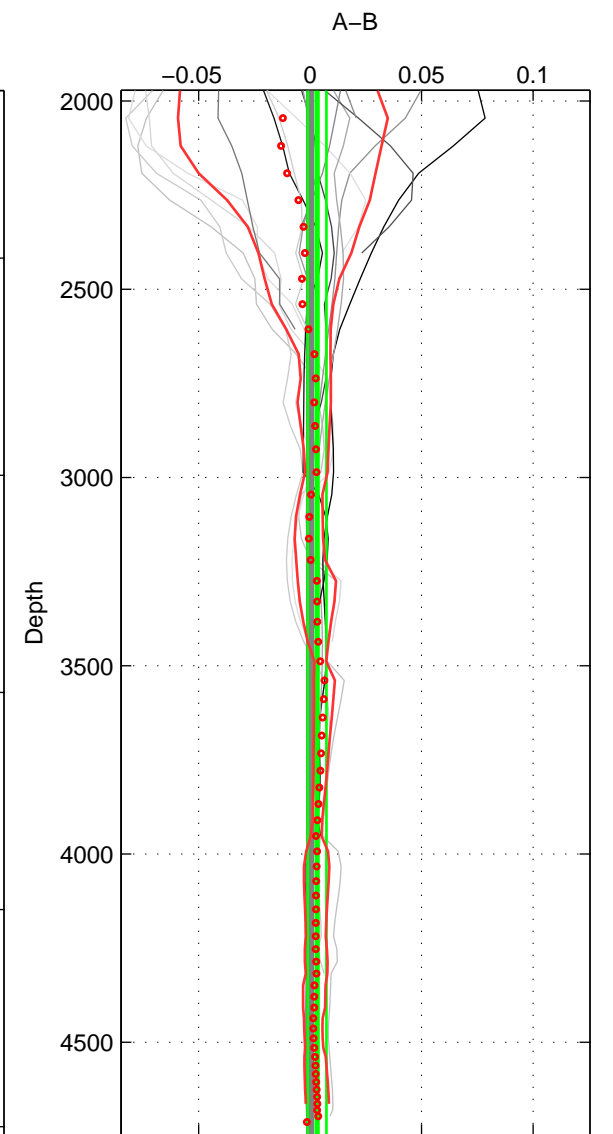

Cruise A (red). Date: Aug 1993 Cruisename: 251-33MW19930704.1

Cruise B (blue). Date: May 1990 Cruisename: 294-64TR19900417

*** "Favourite" values are means of spaces 1 2 3.

	Offset	O.StDev	Ratio	R.Stdev	Rating
SIGMA:	0.004	0.004	1.000	0.000	5
THETA:	0.003	0.003	1.000	0.000	5
DEPTH:	0.003	0.004	1.000	0.000	5
FAV. :	0.003	0.004	1.000	0.000	5

Profiles of A: 13
 Profiles of B: 6
 Diff profs : 16
 WMoffset (A-B): 0.0037689
 WMoffset stdev: 0.0042457
 WMratio (A/B): 1.0001
 WMratio stdev: 0.00012163

Quality (1-5): 5

Profiles of A: 13
 Profiles of B: 6
 Diff profs : 16
 WMoffset (A-B): 0.0029541
 WMoffset stdev: 0.0028636
 WMratio (A/B): 1.0001
 WMratio stdev: 8.2066e-05

Quality (1-5): 5

Profiles of A: 13
 Profiles of B: 6
 Diff profs : 16
 WMoffset (A-B): 0.0031107
 WMoffset stdev: 0.0041843
 WMratio (A/B): 1.0001
 WMratio stdev: 0.0001199

Quality (1-5): 5