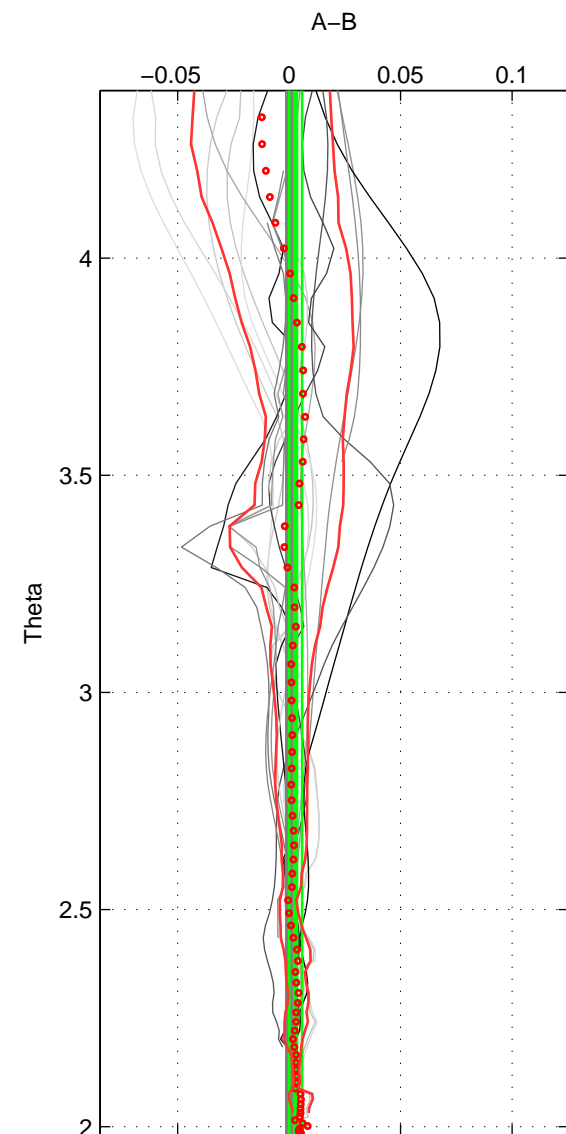

Cruise A (red). Date: Aug 1993 Cruisename: 251-33MW19930704.1

Cruise B (blue). Date: May 1990 Cruisename: 294-64TR19900417

*** "Favourite" values are means of spaces 1 2 3.

	Offset	O.StDev	Ratio	R.Stdev	Rating
SIGMA:	0.004	0.004	1.000	0.000	5
THETA:	0.003	0.003	1.000	0.000	5
DEPTH:	0.003	0.004	1.000	0.000	5
FAV. :	0.003	0.004	1.000	0.000	5

Profiles of A: 13
 Profiles of B: 6
 Diff profs : 16
 WMoffset (A-B): 0.0037689
 WMoffset stdev: 0.0042457
 WMratio (A/B): 1.0001
 WMratio stdev: 0.00012163

Quality (1-5): 5

Profiles of A: 13
 Profiles of B: 6
 Diff profs : 16
 WMoffset (A-B): 0.0029541
 WMoffset stdev: 0.0028636
 WMratio (A/B): 1.0001
 WMratio stdev: 8.2066e-05

Quality (1-5): 5

Profiles of A: 13
 Profiles of B: 6
 Diff profs : 16
 WMoffset (A-B): 0.0031107
 WMoffset stdev: 0.0041843
 WMratio (A/B): 1.0001
 WMratio stdev: 0.0001199

Quality (1-5): 5