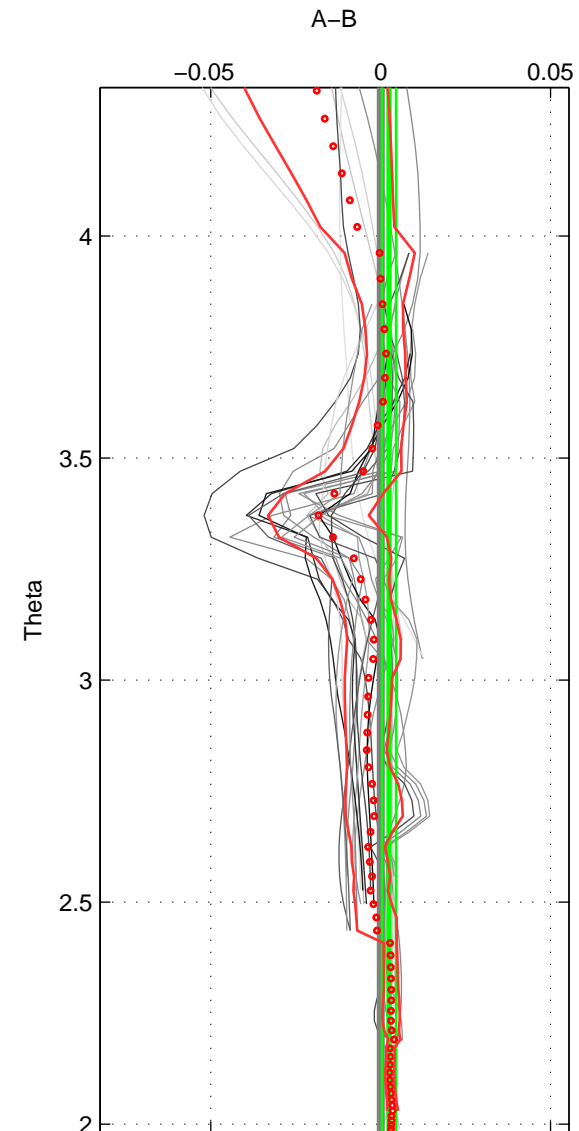

Cruise A (red). Date: Aug 1993 Cruisename: 251-33MW19930704.1

Cruise B (blue). Date: Aug 1989 Cruisename: 293-64TR19890731

*** "Favourite" values are means of spaces 1 2.

| | Offset | O.StDev | Ratio | R.Stdev | Rating |
|--------|--------|---------|-------|---------|--------|
| SIGMA: | -0.004 | 0.007 | 1.000 | 0.000 | 4 |
| THETA: | 0.002 | 0.002 | 1.000 | 0.000 | 4 |
| DEPTH: | 0.003 | 0.002 | 1.000 | 0.000 | 3 |
| FAV.: | -0.001 | 0.005 | 1.000 | 0.000 | 4 |

Profiles of A: 10
 Profiles of B: 11
 Diff profs : 29
 WMoffset (A-B): -0.0038273
 WMoffset stdev: 0.0071655
 WMratio (A/B): 0.99989
 WMratio stdev: 0.00020489

Quality (1-5): 4

Profiles of A: 10
 Profiles of B: 11
 Diff profs : 29
 WMoffset (A-B): 0.0024556
 WMoffset stdev: 0.0020364
 WMratio (A/B): 1.0001
 WMratio stdev: 5.8359e-05

Quality (1-5): 4

Profiles of A: 10
 Profiles of B: 11
 Diff profs : 29
 WMoffset (A-B): 0.0032034
 WMoffset stdev: 0.0020869
 WMratio (A/B): 1.0001
 WMratio stdev: 5.9752e-05

Quality (1-5): 3