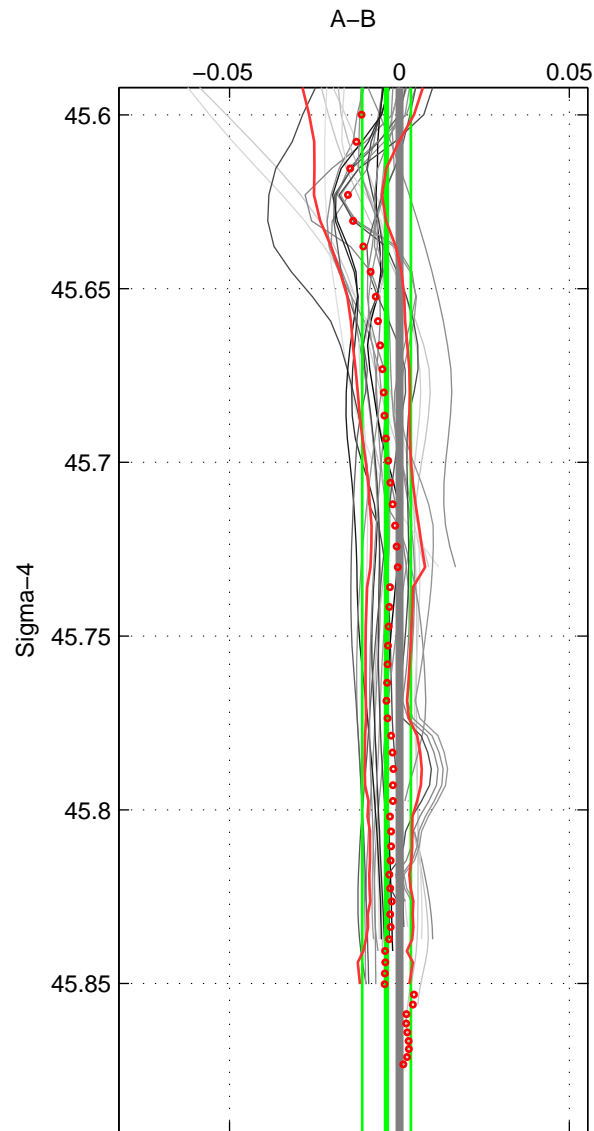

Cruise A (red). Date: Aug 1993 Cruisename: 251-33MW19930704.1

Cruise B (blue). Date: Aug 1989 Cruisename: 293-64TR19890731

*** "Favourite" values are means of spaces 1 2.

| | Offset | O.StDev | Ratio | R.Stdev | Rating |
|--------|--------|---------|-------|---------|--------|
| SIGMA: | -0.004 | 0.007 | 1.000 | 0.000 | 4 |
| THETA: | 0.002 | 0.002 | 1.000 | 0.000 | 4 |
| DEPTH: | 0.003 | 0.002 | 1.000 | 0.000 | 3 |
| FAV.: | -0.001 | 0.005 | 1.000 | 0.000 | 4 |

Profiles of A: 10
 Profiles of B: 11
 Diff profs : 29
 WMoffset (A-B): -0.0038273
 WMoffset stdev: 0.0071655
 WMratio (A/B): 0.99989
 WMratio stdev: 0.00020489

Quality (1-5): 4

Profiles of A: 10
 Profiles of B: 11
 Diff profs : 29
 WMoffset (A-B): 0.0024556
 WMoffset stdev: 0.0020364
 WMratio (A/B): 1.0001
 WMratio stdev: 5.8359e-05

Quality (1-5): 4

Profiles of A: 10
 Profiles of B: 11
 Diff profs : 29
 WMoffset (A-B): 0.0032034
 WMoffset stdev: 0.0020869
 WMratio (A/B): 1.0001
 WMratio stdev: 5.9752e-05

Quality (1-5): 3