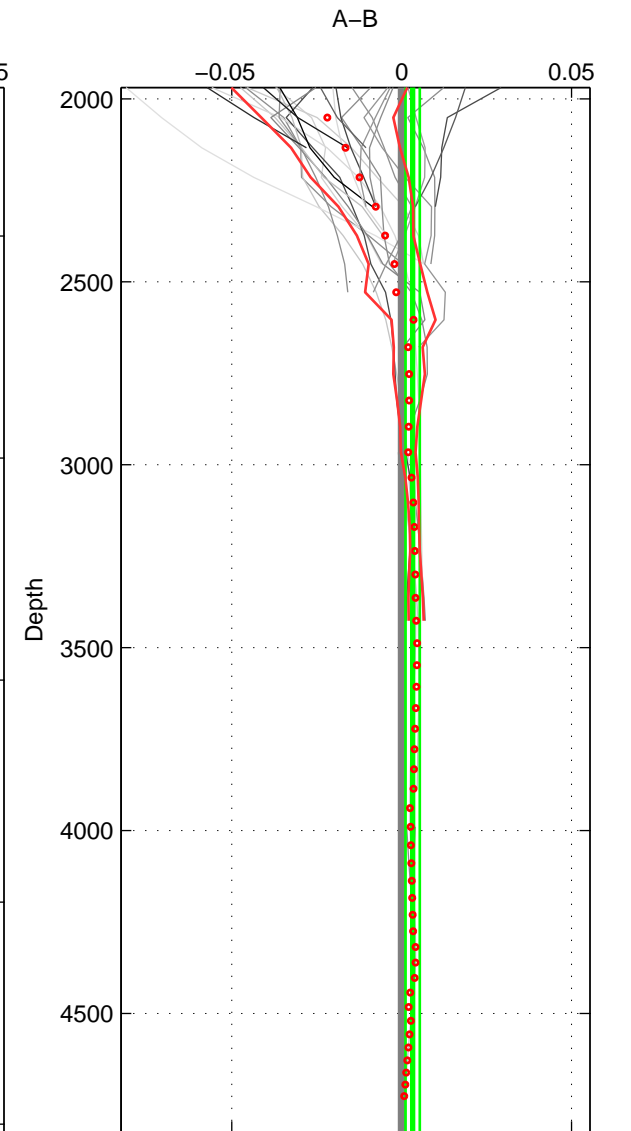

Cruise A (red). Date: Aug 1993 Cruisename: 251-33MW19930704.1

Cruise B (blue). Date: Aug 1989 Cruisename: 293-64TR19890731

*** "Favourite" values are means of spaces 1 2.

| | Offset | O.StDev | Ratio | R.Stdev | Rating |
|--------|--------|---------|-------|---------|--------|
| SIGMA: | -0.004 | 0.007 | 1.000 | 0.000 | 4 |
| THETA: | 0.002 | 0.002 | 1.000 | 0.000 | 4 |
| DEPTH: | 0.003 | 0.002 | 1.000 | 0.000 | 3 |
| FAV.: | -0.001 | 0.005 | 1.000 | 0.000 | 4 |

Profiles of A: 10
 Profiles of B: 11
 Diff profs : 29
 WMoffset (A-B): -0.0038273
 WMoffset stdev: 0.0071655
 WMratio (A/B): 0.99989
 WMratio stdev: 0.00020489

Quality (1-5): 4

Profiles of A: 10
 Profiles of B: 11
 Diff profs : 29
 WMoffset (A-B): 0.0024556
 WMoffset stdev: 0.0020364
 WMratio (A/B): 1.0001
 WMratio stdev: 5.8359e-05

Quality (1-5): 4

Profiles of A: 10
 Profiles of B: 11
 Diff profs : 29
 WMoffset (A-B): 0.0032034
 WMoffset stdev: 0.0020869
 WMratio (A/B): 1.0001
 WMratio stdev: 5.9752e-05

Quality (1-5): 3