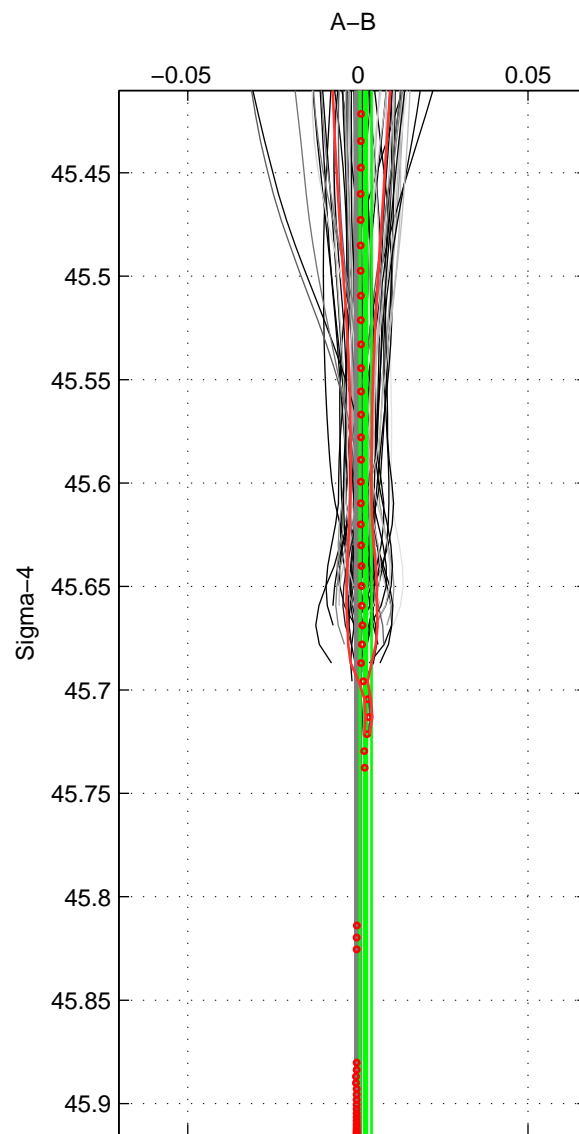

Cruise A (red). Date: Jul 2004 Cruisename: 666-49UF20040616  
 Cruise B (blue). Date: Jul 2005 Cruisename: 669-49UF20050615

\*\*\* "Favourite" values are means of spaces 1 2.

	Offset	O.StDev	Ratio	R.Stdev	Rating
SIGMA:	0.002	0.002	1.000	0.000	5
THETA:	-0.000	0.000	1.000	0.000	5
DEPTH:	-0.001	0.001	1.000	0.000	3
FAV.:	0.001	0.001	1.000	0.000	5

Profiles of A: 61  
 Profiles of B: 56  
 Diff profs : 100  
 WMoffset (A-B): 0.0022735  
 WMoffset stdev: 0.0017116  
 WMratio (A/B): 1.0001  
 WMratio stdev: 4.9387e-05

Quality (1-5): 5

Profiles of A: 61  
 Profiles of B: 56  
 Diff profs : 100  
 WMoffset (A-B): -3.0068e-05  
 WMoffset stdev: 0.00045332  
 WMratio (A/B): 1  
 WMratio stdev: 1.307e-05

Quality (1-5): 5

Profiles of A: 61  
 Profiles of B: 56  
 Diff profs : 100  
 WMoffset (A-B): -0.00059813  
 WMoffset stdev: 0.00066202  
 WMratio (A/B): 0.99998  
 WMratio stdev: 1.9107e-05

Quality (1-5): 3