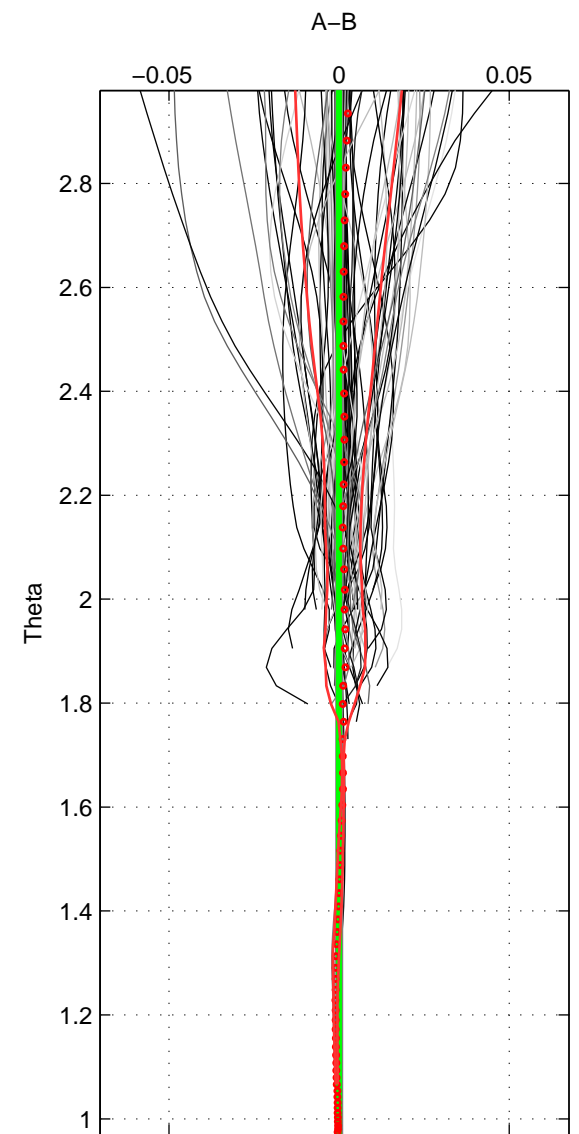

Cruise A (red). Date: Jul 2004 Cruisename: 666-49UF20040616  
 Cruise B (blue). Date: Jul 2005 Cruisename: 669-49UF20050615

\*\*\* "Favourite" values are means of spaces 1 2.

	Offset	O.StDev	Ratio	R.Stdev	Rating
SIGMA:	0.002	0.002	1.000	0.000	5
THETA:	-0.000	0.000	1.000	0.000	5
DEPTH:	-0.001	0.001	1.000	0.000	3
FAV.:	0.001	0.001	1.000	0.000	5

Profiles of A: 61  
 Profiles of B: 56  
 Diff profs : 100  
 WMoffset (A-B): 0.0022735  
 WMoffset stdev: 0.0017116  
 WMratio (A/B): 1.0001  
 WMratio stdev: 4.9387e-05

Quality (1-5): 5

Profiles of A: 61  
 Profiles of B: 56  
 Diff profs : 100  
 WMoffset (A-B): -3.0068e-05  
 WMoffset stdev: 0.00045332  
 WMratio (A/B): 1  
 WMratio stdev: 1.307e-05

Quality (1-5): 5

Profiles of A: 61  
 Profiles of B: 56  
 Diff profs : 100  
 WMoffset (A-B): -0.00059813  
 WMoffset stdev: 0.00066202  
 WMratio (A/B): 0.99998  
 WMratio stdev: 1.9107e-05

Quality (1-5): 3