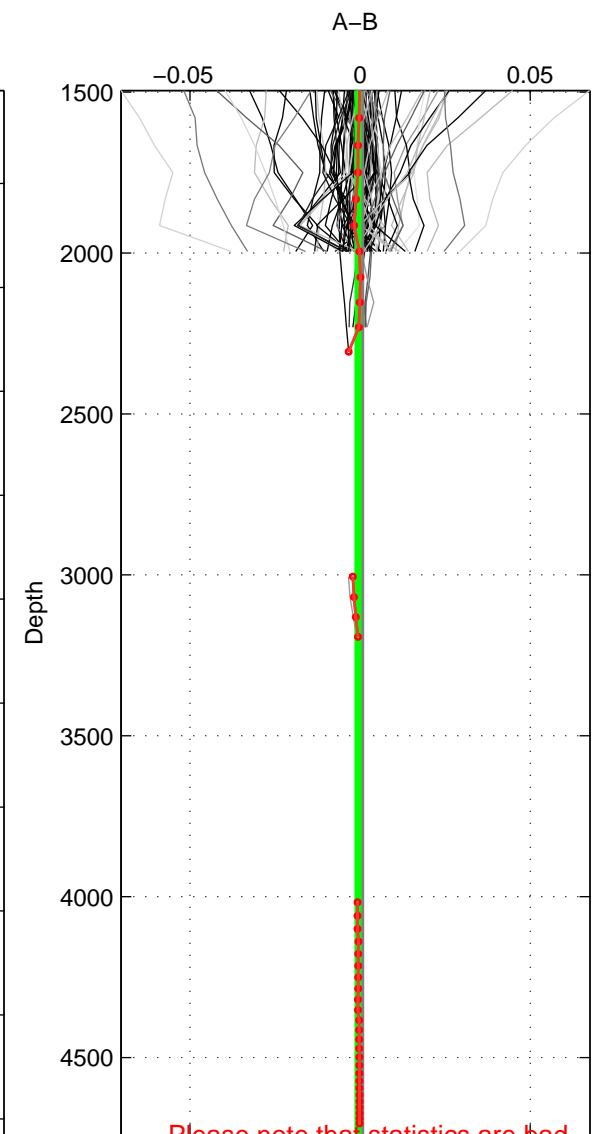

Cruise A (red). Date: Jul 2004 Cruisename: 666-49UF20040616  
 Cruise B (blue). Date: Jul 2005 Cruisename: 669-49UF20050615

\*\*\* "Favourite" values are means of spaces 1 2.

	Offset	O.StDev	Ratio	R.Stdev	Rating
SIGMA:	0.002	0.002	1.000	0.000	5
THETA:	-0.000	0.000	1.000	0.000	5
DEPTH:	-0.001	0.001	1.000	0.000	3
FAV.:	0.001	0.001	1.000	0.000	5

Profiles of A: 61  
 Profiles of B: 56  
 Diff profs : 100  
 WMoffset (A-B): 0.0022735  
 WMoffset stdev: 0.0017116  
 WMratio (A/B): 1.0001  
 WMratio stdev: 4.9387e-05

Quality (1-5): 5

Profiles of A: 61  
 Profiles of B: 56  
 Diff profs : 100  
 WMoffset (A-B): -3.0068e-05  
 WMoffset stdev: 0.00045332  
 WMratio (A/B): 1  
 WMratio stdev: 1.307e-05

Quality (1-5): 5

Profiles of A: 61  
 Profiles of B: 56  
 Diff profs : 100  
 WMoffset (A-B): -0.00059813  
 WMoffset stdev: 0.00066202  
 WMratio (A/B): 0.99998  
 WMratio stdev: 1.9107e-05

Quality (1-5): 3