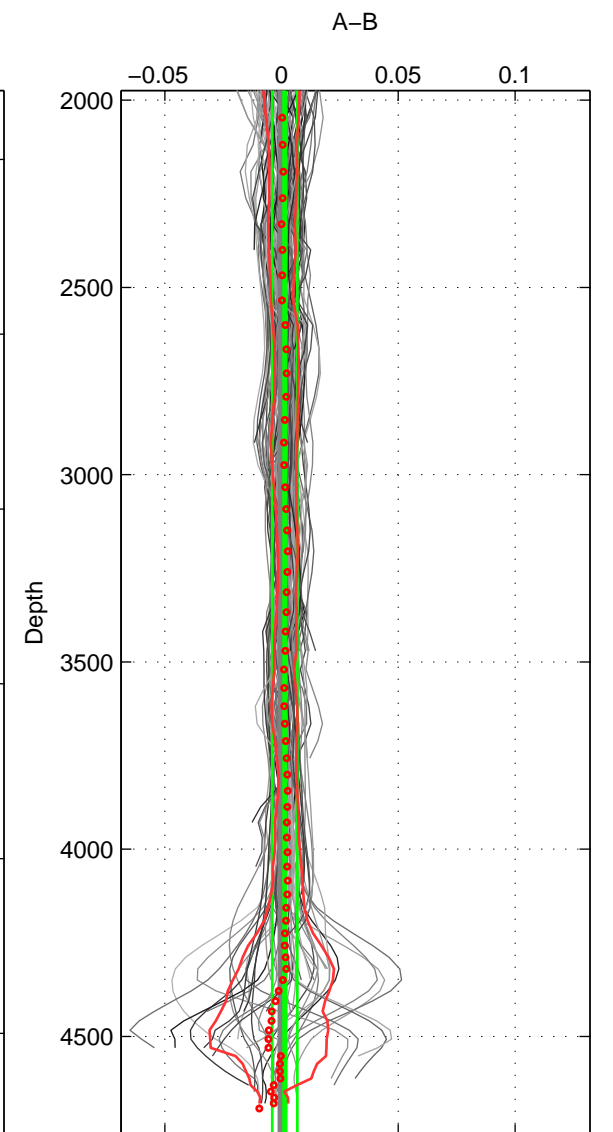

Cruise A (red). Date: Feb 1994 Cruisename: 238-323019940104

Cruise B (blue). Date: Sep 1995 Cruisename: 269-35LU19950909

*** "Favourite" values are means of spaces 1 2 3.

	Offset	O.StDev	Ratio	R.Stdev	Rating
SIGMA:	0.002	0.004	1.000	0.000	5
THETA:	0.002	0.003	1.000	0.000	5
DEPTH:	0.001	0.005	1.000	0.000	5
FAV.:	0.002	0.004	1.000	0.000	5

Profiles of A: 25
 Profiles of B: 24
 Diff profs : 100
 WMoffset (A-B): 0.0021666
 WMoffset stdev: 0.0043009
 WMratio (A/B): 1.0001
 WMratio stdev: 0.00012314

Quality (1-5): 5

Profiles of A: 25
 Profiles of B: 24
 Diff profs : 100
 WMoffset (A-B): 0.0017251
 WMoffset stdev: 0.0031361
 WMratio (A/B): 1
 WMratio stdev: 8.9827e-05

Quality (1-5): 5

Profiles of A: 25
 Profiles of B: 24
 Diff profs : 100
 WMoffset (A-B): 0.0013688
 WMoffset stdev: 0.0053851
 WMratio (A/B): 1
 WMratio stdev: 0.00015424

Quality (1-5): 5