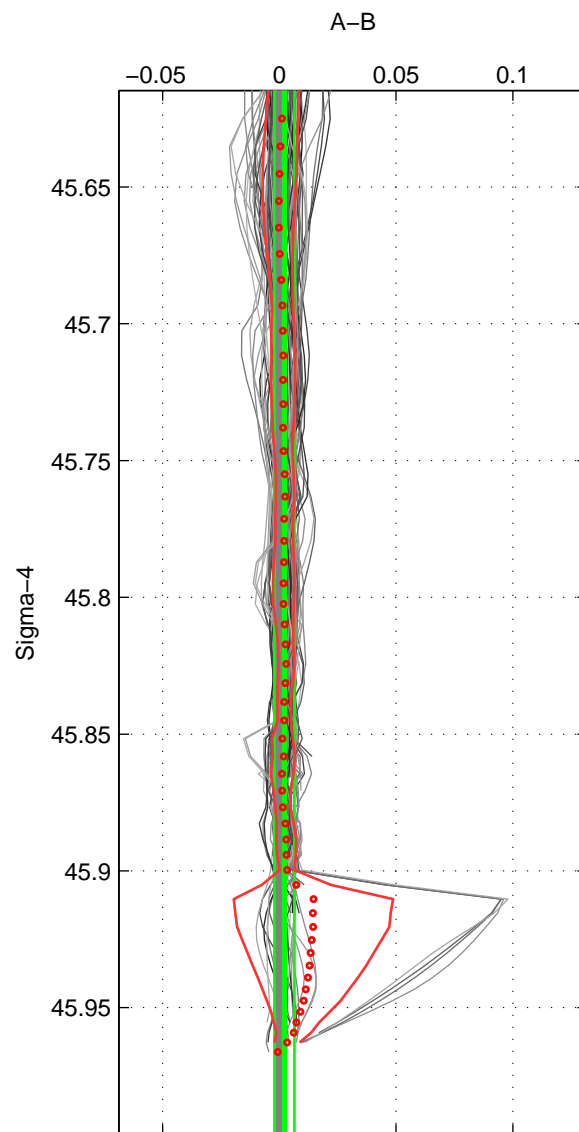

Cruise A (red). Date: Feb 1994 Cruisename: 238-323019940104

Cruise B (blue). Date: Sep 1995 Cruisename: 269-35LU19950909

*** "Favourite" values are means of spaces 1 2 3.

	Offset	O.StDev	Ratio	R.Stdev	Rating
SIGMA:	0.002	0.004	1.000	0.000	5
THETA:	0.002	0.003	1.000	0.000	5
DEPTH:	0.001	0.005	1.000	0.000	5
FAV.:	0.002	0.004	1.000	0.000	5

Profiles of A: 25
 Profiles of B: 24
 Diff profs : 100
 WMoffset (A-B): 0.0021666
 WMoffset stdev: 0.0043009
 WMratio (A/B): 1.0001
 WMratio stdev: 0.00012314

Quality (1-5): 5

Profiles of A: 25
 Profiles of B: 24
 Diff profs : 100
 WMoffset (A-B): 0.0017251
 WMoffset stdev: 0.0031361
 WMratio (A/B): 1
 WMratio stdev: 8.9827e-05

Quality (1-5): 5

Profiles of A: 25
 Profiles of B: 24
 Diff profs : 100
 WMoffset (A-B): 0.0013688
 WMoffset stdev: 0.0053851
 WMratio (A/B): 1
 WMratio stdev: 0.00015424

Quality (1-5): 5