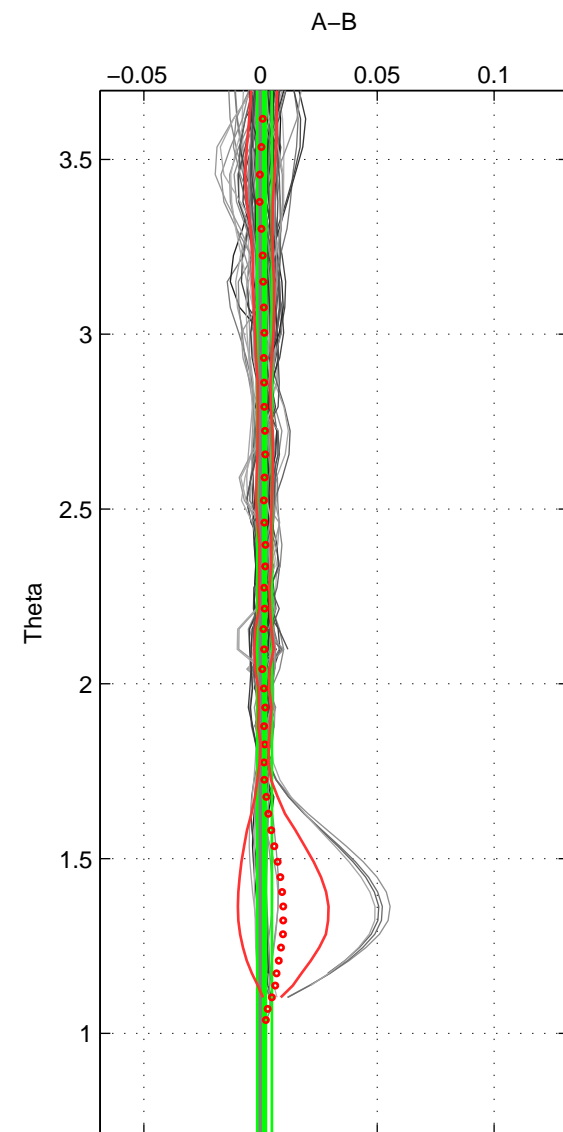

Cruise A (red). Date: Feb 1994 Cruisename: 238-323019940104

Cruise B (blue). Date: Sep 1995 Cruisename: 269-35LU19950909

*** "Favourite" values are means of spaces 1 2 3.

	Offset	O.StDev	Ratio	R.Stdev	Rating
SIGMA:	0.002	0.004	1.000	0.000	5
THETA:	0.002	0.003	1.000	0.000	5
DEPTH:	0.001	0.005	1.000	0.000	5
FAV.:	0.002	0.004	1.000	0.000	5

Profiles of A: 25
 Profiles of B: 24
 Diff profs : 100
 WMoffset (A-B): 0.0021666
 WMoffset stdev: 0.0043009
 WMratio (A/B): 1.0001
 WMratio stdev: 0.00012314

Quality (1-5): 5

Profiles of A: 25
 Profiles of B: 24
 Diff profs : 100
 WMoffset (A-B): 0.0017251
 WMoffset stdev: 0.0031361
 WMratio (A/B): 1
 WMratio stdev: 8.9827e-05

Quality (1-5): 5

Profiles of A: 25
 Profiles of B: 24
 Diff profs : 100
 WMoffset (A-B): 0.0013688
 WMoffset stdev: 0.0053851
 WMratio (A/B): 1
 WMratio stdev: 0.00015424

Quality (1-5): 5