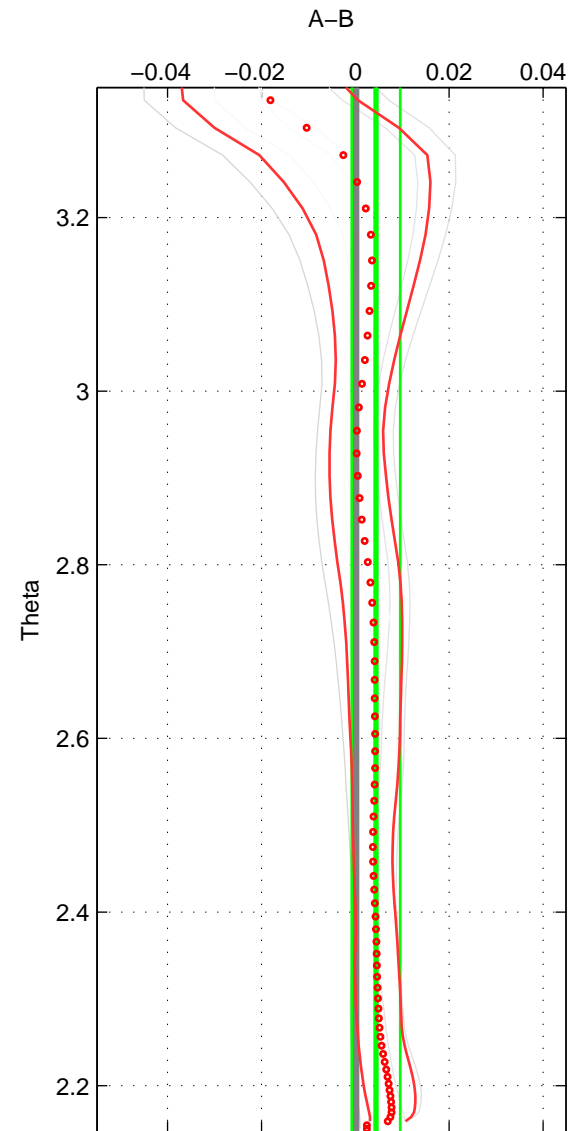

Cruise A (red). Date: Aug 1993 Cruisename: 251-33MW19930704.1

Cruise B (blue). Date: May 1990 Cruisename: 311-74DI19900515

\*\*\* "Favourite" values are means of spaces 1 2 3.

	Offset	O.StDev	Ratio	R.Stdev	Rating
SIGMA:	0.002	0.007	1.000	0.000	3
THETA:	0.004	0.005	1.000	0.000	3
DEPTH:	0.006	0.005	1.000	0.000	3
FAV.:	0.004	0.006	1.000	0.000	3

Profiles of A: 4  
 Profiles of B: 3  
 Diff profs : 6  
 WMoffset (A-B): 0.0015973  
 WMoffset stdev: 0.0066468  
 WMratio (A/B): 1  
 WMratio stdev: 0.00019018

Quality (1-5): 3

Profiles of A: 4  
 Profiles of B: 3  
 Diff profs : 6  
 WMoffset (A-B): 0.0043953  
 WMoffset stdev: 0.0051599  
 WMratio (A/B): 1.0001  
 WMratio stdev: 0.00014774

Quality (1-5): 3

Profiles of A: 4  
 Profiles of B: 3  
 Diff profs : 6  
 WMoffset (A-B): 0.0058523  
 WMoffset stdev: 0.0050587  
 WMratio (A/B): 1.0002  
 WMratio stdev: 0.00014493

Quality (1-5): 3