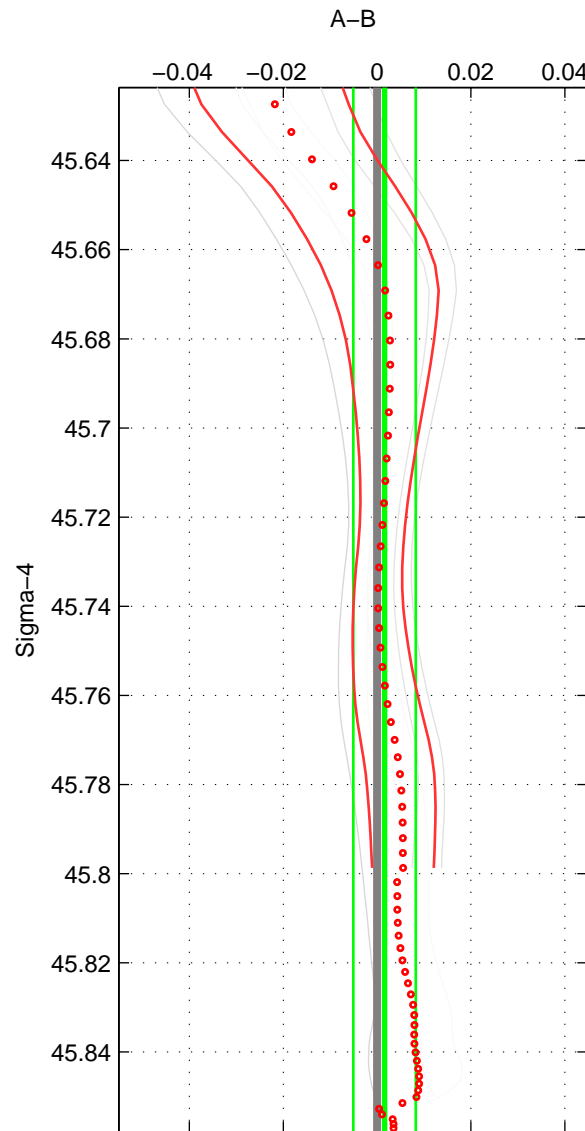

Cruise A (red). Date: Aug 1993 Cruisename: 251-33MW19930704.1

Cruise B (blue). Date: May 1990 Cruisename: 311-74DI19900515

\*\*\* "Favourite" values are means of spaces 1 2 3.

	Offset	O.StDev	Ratio	R.Stdev	Rating
SIGMA:	0.002	0.007	1.000	0.000	3
THETA:	0.004	0.005	1.000	0.000	3
DEPTH:	0.006	0.005	1.000	0.000	3
FAV.:	0.004	0.006	1.000	0.000	3

Profiles of A: 4  
 Profiles of B: 3  
 Diff profs : 6  
 WMoffset (A-B): 0.0015973  
 WMoffset stdev: 0.0066468  
 WMratio (A/B): 1  
 WMratio stdev: 0.00019018

Quality (1-5): 3

Profiles of A: 4  
 Profiles of B: 3  
 Diff profs : 6  
 WMoffset (A-B): 0.0043953  
 WMoffset stdev: 0.0051599  
 WMratio (A/B): 1.0001  
 WMratio stdev: 0.00014774

Quality (1-5): 3

Profiles of A: 4  
 Profiles of B: 3  
 Diff profs : 6  
 WMoffset (A-B): 0.0058523  
 WMoffset stdev: 0.0050587  
 WMratio (A/B): 1.0002  
 WMratio stdev: 0.00014493

Quality (1-5): 3