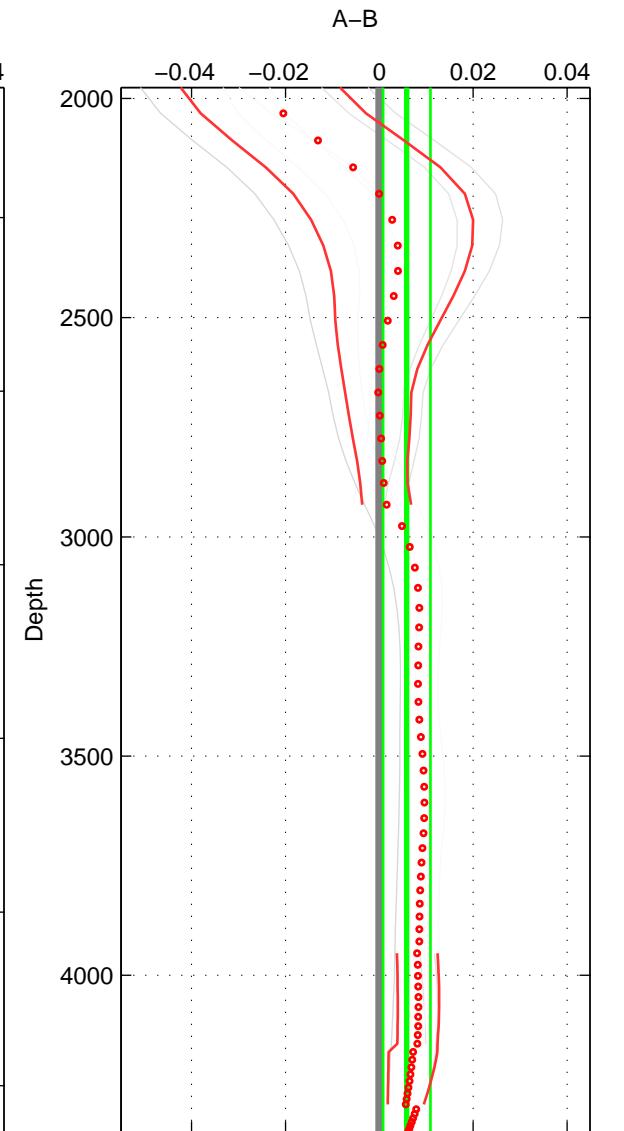

Cruise A (red). Date: Aug 1993 Cruisename: 251-33MW19930704.1

Cruise B (blue). Date: May 1990 Cruisename: 311-74DI19900515

\*\*\* "Favourite" values are means of spaces 1 2 3.

	Offset	O.StDev	Ratio	R.Stdev	Rating
SIGMA:	0.002	0.007	1.000	0.000	3
THETA:	0.004	0.005	1.000	0.000	3
DEPTH:	0.006	0.005	1.000	0.000	3
FAV.:	0.004	0.006	1.000	0.000	3

Profiles of A: 4  
 Profiles of B: 3  
 Diff profs : 6  
 WMoffset (A-B): 0.0015973  
 WMoffset stdev: 0.0066468  
 WMratio (A/B): 1  
 WMratio stdev: 0.00019018

Quality (1-5): 3

Profiles of A: 4  
 Profiles of B: 3  
 Diff profs : 6  
 WMoffset (A-B): 0.0043953  
 WMoffset stdev: 0.0051599  
 WMratio (A/B): 1.0001  
 WMratio stdev: 0.00014774

Quality (1-5): 3

Profiles of A: 4  
 Profiles of B: 3  
 Diff profs : 6  
 WMoffset (A-B): 0.0058523  
 WMoffset stdev: 0.0050587  
 WMratio (A/B): 1.0002  
 WMratio stdev: 0.00014493

Quality (1-5): 3