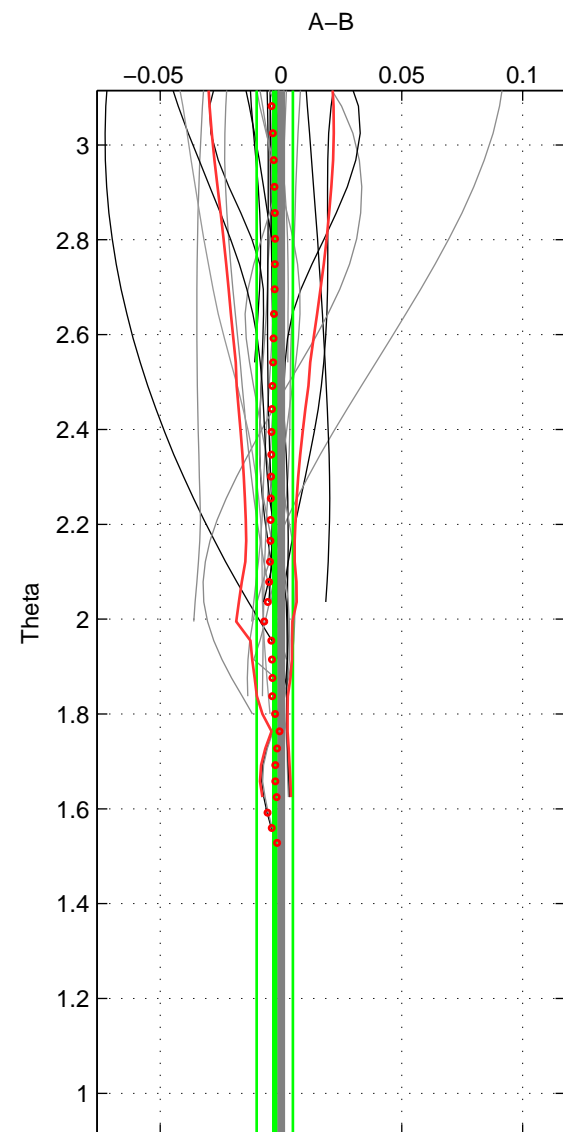

Cruise A (red). Date: Oct 1998 Cruisename: 686-49UP19980916

Cruise B (blue). Date: Oct 1999 Cruisename: 688-49UP19990917

\*\*\* "Favourite" values are those of space 2.

	Offset	O.StDev	Ratio	R.Stdev	Rating
SIGMA:	-0.001	0.003	1.000	0.000	4
THETA:	-0.003	0.008	1.000	0.000	5
DEPTH:	-0.001	0.002	1.000	0.000	3
FAV.:	-0.003	0.008	1.000	0.000	5

Profiles of A: 41  
 Profiles of B: 13  
 Diff profs : 32  
 WMoffset (A-B): -0.001455  
 WMoffset stdev: 0.0026827  
 WMratio (A/B): 0.99996  
 WMratio stdev: 7.7567e-05

Quality (1-5): 4

Profiles of A: 41  
 Profiles of B: 13  
 Diff profs : 34  
 WMoffset (A-B): -0.0026007  
 WMoffset stdev: 0.0075138  
 WMratio (A/B): 0.99992  
 WMratio stdev: 0.00021708

Quality (1-5): 5

Profiles of A: 37  
 Profiles of B: 12  
 Diff profs : 27  
 WMoffset (A-B): -0.0010173  
 WMoffset stdev: 0.0018242  
 WMratio (A/B): 0.99997  
 WMratio stdev: 5.2676e-05

Quality (1-5): 3