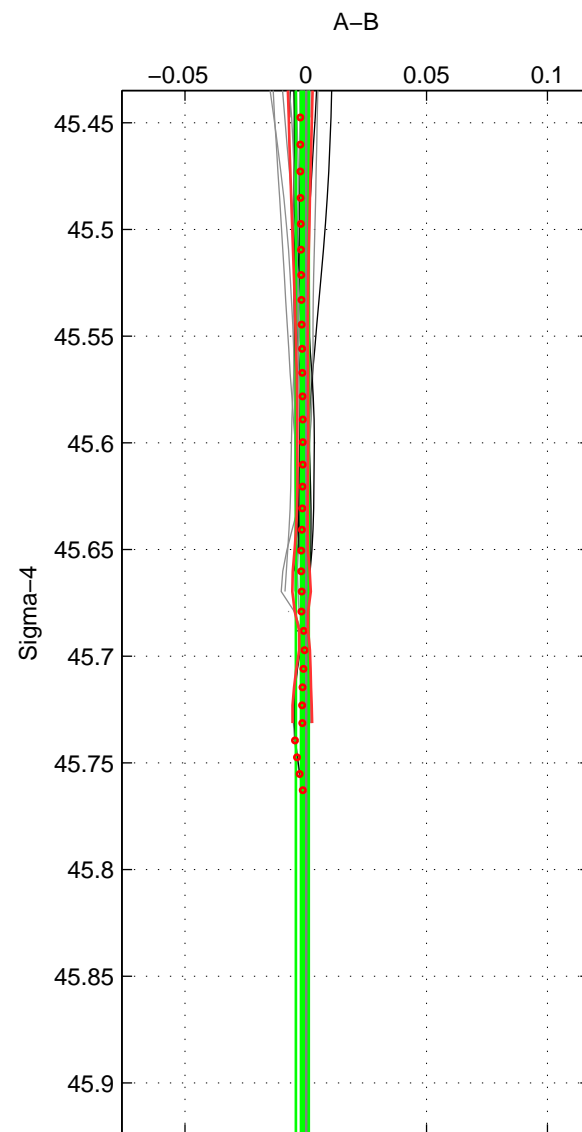

Cruise A (red). Date: Oct 1998 Cruisename: 686-49UP19980916

Cruise B (blue). Date: Oct 1999 Cruisename: 688-49UP19990917

\*\*\* "Favourite" values are those of space 2.

	Offset	O.StDev	Ratio	R.Stdev	Rating
SIGMA:	-0.001	0.003	1.000	0.000	4
THETA:	-0.003	0.008	1.000	0.000	5
DEPTH:	-0.001	0.002	1.000	0.000	3
FAV.:	-0.003	0.008	1.000	0.000	5

Profiles of A: 41  
 Profiles of B: 13  
 Diff profs : 32  
 WMoffset (A-B): -0.001455  
 WMoffset stdev: 0.0026827  
 WMratio (A/B): 0.99996  
 WMratio stdev: 7.7567e-05

Quality (1-5): 4

Profiles of A: 41  
 Profiles of B: 13  
 Diff profs : 34  
 WMoffset (A-B): -0.0026007  
 WMoffset stdev: 0.0075138  
 WMratio (A/B): 0.99992  
 WMratio stdev: 0.00021708

Quality (1-5): 5

Profiles of A: 37  
 Profiles of B: 12  
 Diff profs : 27  
 WMoffset (A-B): -0.0010173  
 WMoffset stdev: 0.0018242  
 WMratio (A/B): 0.99997  
 WMratio stdev: 5.2676e-05

Quality (1-5): 3