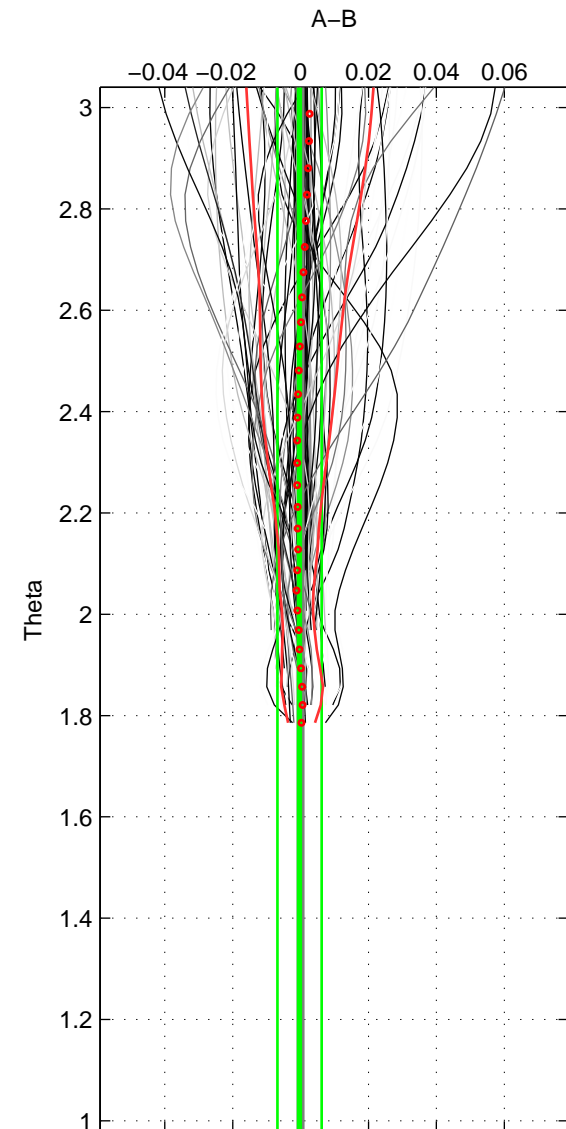

Cruise A (red). Date: Jul 2005 Cruisename: 669-49UF20050615

Cruise B (blue). Date: Feb 2008 Cruisename: 676-49UF20080117

*** "Favourite" values are means of spaces 1 2.

	Offset	O.StDev	Ratio	R.Stdev	Rating
SIGMA:	-0.000	0.004	1.000	0.000	5
THETA:	-0.000	0.007	1.000	0.000	5
DEPTH:	0.002	0.001	1.000	0.000	3
FAV. :	-0.000	0.005	1.000	0.000	5

Profiles of A: 44
 Profiles of B: 51
 Diff profs : 99
 WMoffset (A-B): -4.8481e-05
 WMoffset stdev: 0.0038047
 WMratio (A/B): 1
 WMratio stdev: 0.00011002

Quality (1-5): 5

Profiles of A: 44
 Profiles of B: 51
 Diff profs : 99
 WMoffset (A-B): -0.00032527
 WMoffset stdev: 0.0065148
 WMratio (A/B): 0.99999
 WMratio stdev: 0.00018839

Quality (1-5): 5

Profiles of A: 44
 Profiles of B: 51
 Diff profs : 99
 WMoffset (A-B): 0.0016477
 WMoffset stdev: 0.00050883
 WMratio (A/B): 1
 WMratio stdev: 1.4674e-05

Quality (1-5): 3

Please note that statistics are bad.