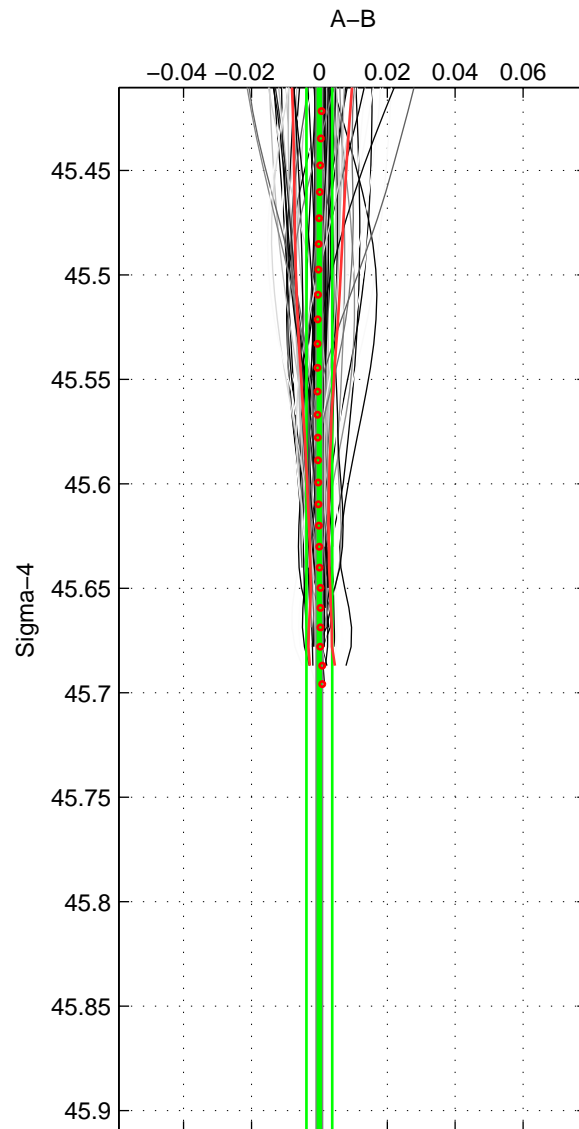

Cruise A (red). Date: Jul 2005 Cruisename: 669-49UF20050615

Cruise B (blue). Date: Feb 2008 Cruisename: 676-49UF20080117

*** "Favourite" values are means of spaces 1 2.

	Offset	O.StDev	Ratio	R.Stdev	Rating
SIGMA:	-0.000	0.004	1.000	0.000	5
THETA:	-0.000	0.007	1.000	0.000	5
DEPTH:	0.002	0.001	1.000	0.000	3
FAV. :	-0.000	0.005	1.000	0.000	5

Profiles of A: 44
 Profiles of B: 51
 Diff profs : 99
 WMoffset (A-B): -4.8481e-05
 WMoffset stdev: 0.0038047
 WMratio (A/B): 1
 WMratio stdev: 0.00011002

Quality (1-5): 5

Profiles of A: 44
 Profiles of B: 51
 Diff profs : 99
 WMoffset (A-B): -0.00032527
 WMoffset stdev: 0.0065148
 WMratio (A/B): 0.99999
 WMratio stdev: 0.00018839

Quality (1-5): 5

Profiles of A: 44
 Profiles of B: 51
 Diff profs : 99
 WMoffset (A-B): 0.0016477
 WMoffset stdev: 0.00050883
 WMratio (A/B): 1
 WMratio stdev: 1.4674e-05

Quality (1-5): 3

Please note that statistics are bad.