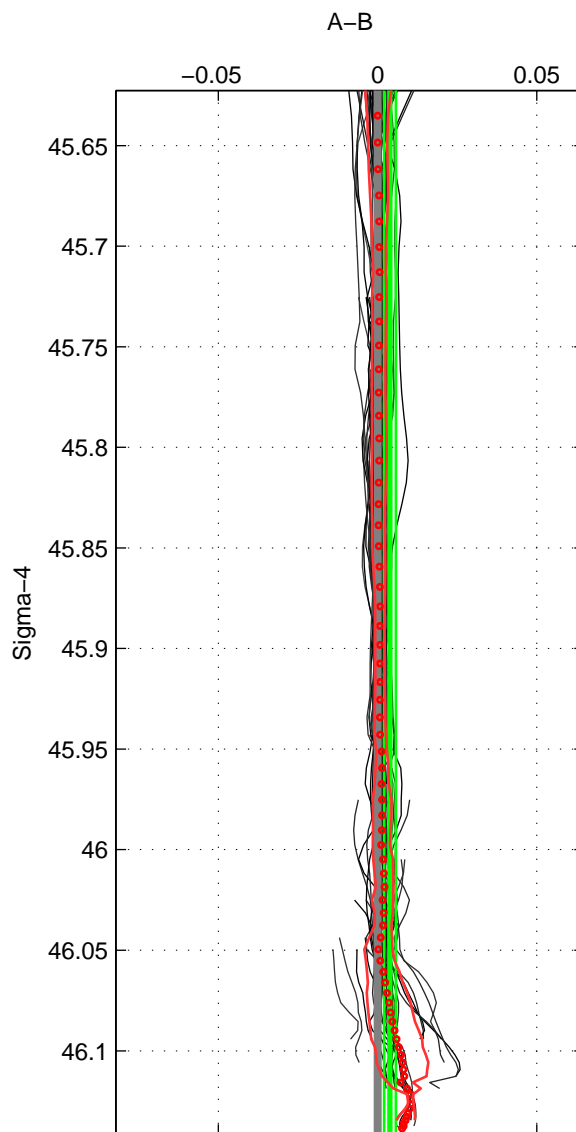

Cruise A (red). Date: Apr 2008 Cruisename: 339-09AR20080322

Cruise B (blue). Date: Jan 2011 Cruisename: 340-09AR20110104

\*\*\* "Favourite" values are means of spaces 1 2 3.

	Offset	O.StDev	Ratio	R.Stdev	Rating
SIGMA:	0.004	0.002	1.000	0.000	5
THETA:	0.003	0.002	1.000	0.000	5
DEPTH:	0.003	0.005	1.000	0.000	5
FAV. :	0.003	0.003	1.000	0.000	5

Profiles of A: 56  
 Profiles of B: 46  
 Diff profs : 96  
 WMoffset (A-B): 0.0038881  
 WMoffset stdev: 0.0018606  
 WMratio (A/B): 1.0001  
 WMratio stdev: 5.363e-05

Quality (1-5): 5

Profiles of A: 56  
 Profiles of B: 46  
 Diff profs : 96  
 WMoffset (A-B): 0.0027576  
 WMoffset stdev: 0.0017181  
 WMratio (A/B): 1.0001  
 WMratio stdev: 4.9515e-05

Quality (1-5): 5

Profiles of A: 57  
 Profiles of B: 46  
 Diff profs : 98  
 WMoffset (A-B): 0.0028433  
 WMoffset stdev: 0.0045479  
 WMratio (A/B): 1.0001  
 WMratio stdev: 0.00013114

Quality (1-5): 5