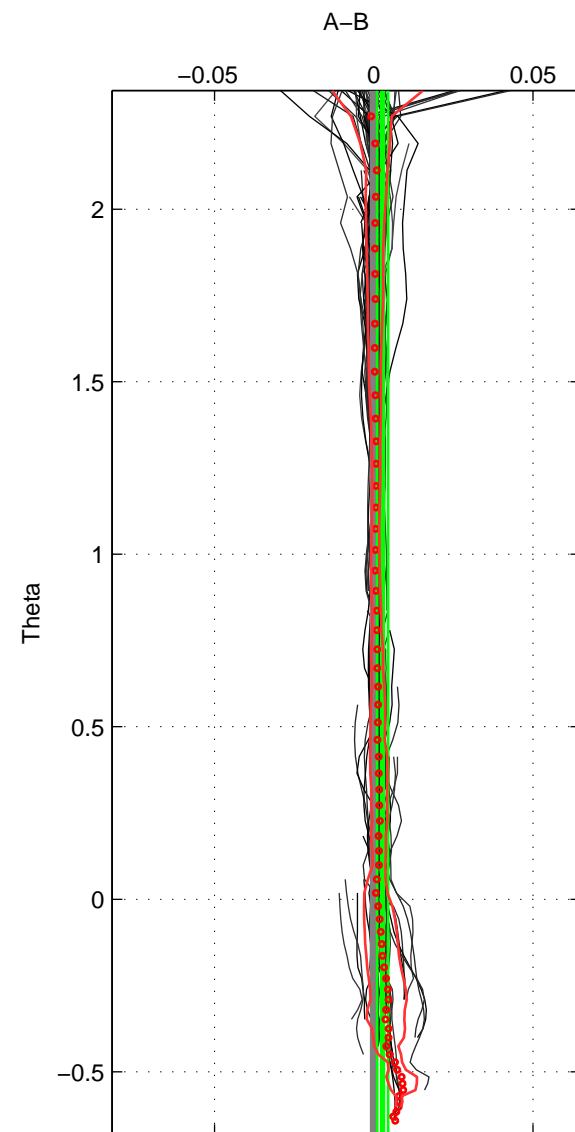

Cruise A (red). Date: Apr 2008 Cruisename: 339-09AR20080322

Cruise B (blue). Date: Jan 2011 Cruisename: 340-09AR20110104

\*\*\* "Favourite" values are means of spaces 1 2 3.

	Offset	O.StDev	Ratio	R.Stdev	Rating
SIGMA:	0.004	0.002	1.000	0.000	5
THETA:	0.003	0.002	1.000	0.000	5
DEPTH:	0.003	0.005	1.000	0.000	5
FAV. :	0.003	0.003	1.000	0.000	5

Profiles of A: 56  
 Profiles of B: 46  
 Diff profs : 96  
 WMoffset (A-B): 0.0038881  
 WMoffset stdev: 0.0018606  
 WMratio (A/B): 1.0001  
 WMratio stdev: 5.363e-05

Quality (1-5): 5

Profiles of A: 56  
 Profiles of B: 46  
 Diff profs : 96  
 WMoffset (A-B): 0.0027576  
 WMoffset stdev: 0.0017181  
 WMratio (A/B): 1.0001  
 WMratio stdev: 4.9515e-05

Quality (1-5): 5

Profiles of A: 57  
 Profiles of B: 46  
 Diff profs : 98  
 WMoffset (A-B): 0.0028433  
 WMoffset stdev: 0.0045479  
 WMratio (A/B): 1.0001  
 WMratio stdev: 0.00013114

Quality (1-5): 5