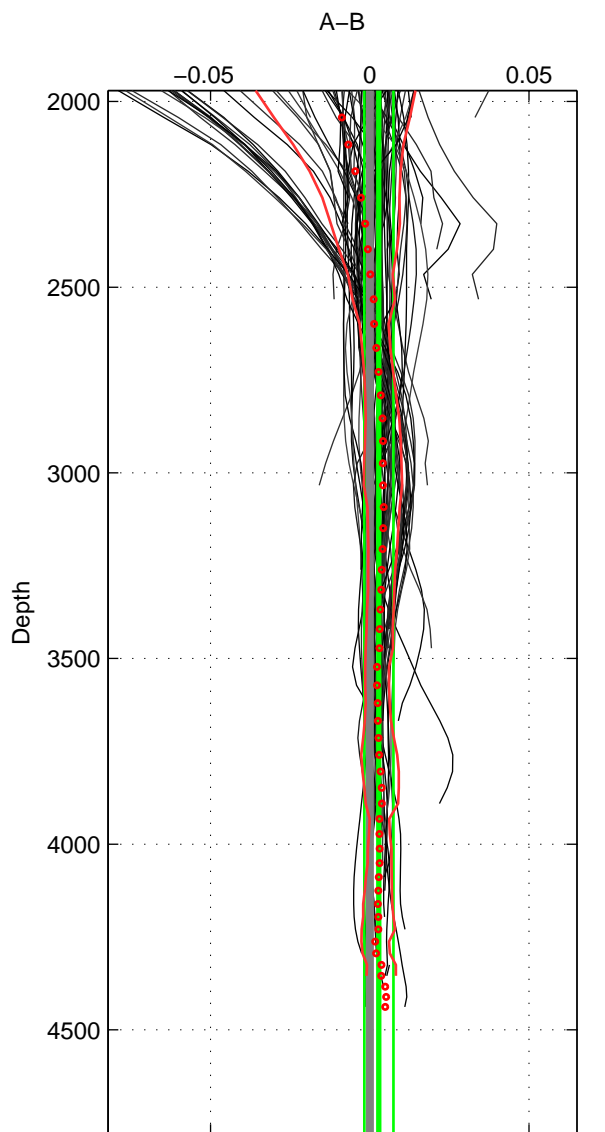

Cruise A (red). Date: Apr 2008 Cruisename: 339-09AR20080322

Cruise B (blue). Date: Jan 2011 Cruisename: 340-09AR20110104

\*\*\* "Favourite" values are means of spaces 1 2 3.

	Offset	O.StDev	Ratio	R.Stdev	Rating
SIGMA:	0.004	0.002	1.000	0.000	5
THETA:	0.003	0.002	1.000	0.000	5
DEPTH:	0.003	0.005	1.000	0.000	5
FAV. :	0.003	0.003	1.000	0.000	5

Profiles of A: 56  
 Profiles of B: 46  
 Diff profs : 96  
 WMoffset (A-B): 0.0038881  
 WMoffset stdev: 0.0018606  
 WMratio (A/B): 1.0001  
 WMratio stdev: 5.363e-05

Quality (1-5): 5

Profiles of A: 56  
 Profiles of B: 46  
 Diff profs : 96  
 WMoffset (A-B): 0.0027576  
 WMoffset stdev: 0.0017181  
 WMratio (A/B): 1.0001  
 WMratio stdev: 4.9515e-05

Quality (1-5): 5

Profiles of A: 57  
 Profiles of B: 46  
 Diff profs : 98  
 WMoffset (A-B): 0.0028433  
 WMoffset stdev: 0.0045479  
 WMratio (A/B): 1.0001  
 WMratio stdev: 0.00013114

Quality (1-5): 5