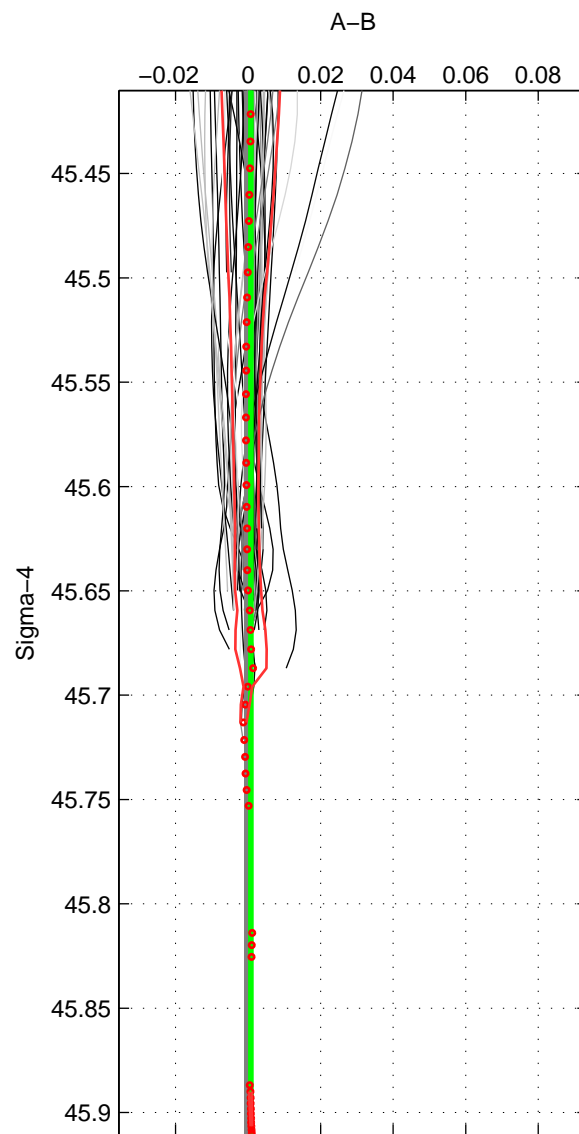

Cruise A (red). Date: Jul 2005 Cruisename: 669-49UF20050615

Cruise B (blue). Date: Feb 2005 Cruisename: 706-49UP20050114

*** "Favourite" values are means of spaces 1 2.

	Offset	O.StDev	Ratio	R.Stdev	Rating
SIGMA:	0.001	0.000	1.000	0.000	5
THETA:	0.001	0.000	1.000	0.000	5
DEPTH:	0.000	0.001	1.000	0.000	4
FAV.:	0.001	0.000	1.000	0.000	5

Profiles of A: 40
 Profiles of B: 40
 Diff profs : 67
 WMoffset (A-B): 0.00075488
 WMoffset stdev: 0.00030434
 WMratio (A/B): 1
 WMratio stdev: 8.766e-06

Quality (1-5): 5

Profiles of A: 40
 Profiles of B: 40
 Diff profs : 67
 WMoffset (A-B): 0.00089913
 WMoffset stdev: 0.00038777
 WMratio (A/B): 1
 WMratio stdev: 1.1178e-05

Quality (1-5): 5

Profiles of A: 40
 Profiles of B: 40
 Diff profs : 67
 WMoffset (A-B): 0.00047497
 WMoffset stdev: 0.00075692
 WMratio (A/B): 1
 WMratio stdev: 2.1811e-05

Quality (1-5): 4