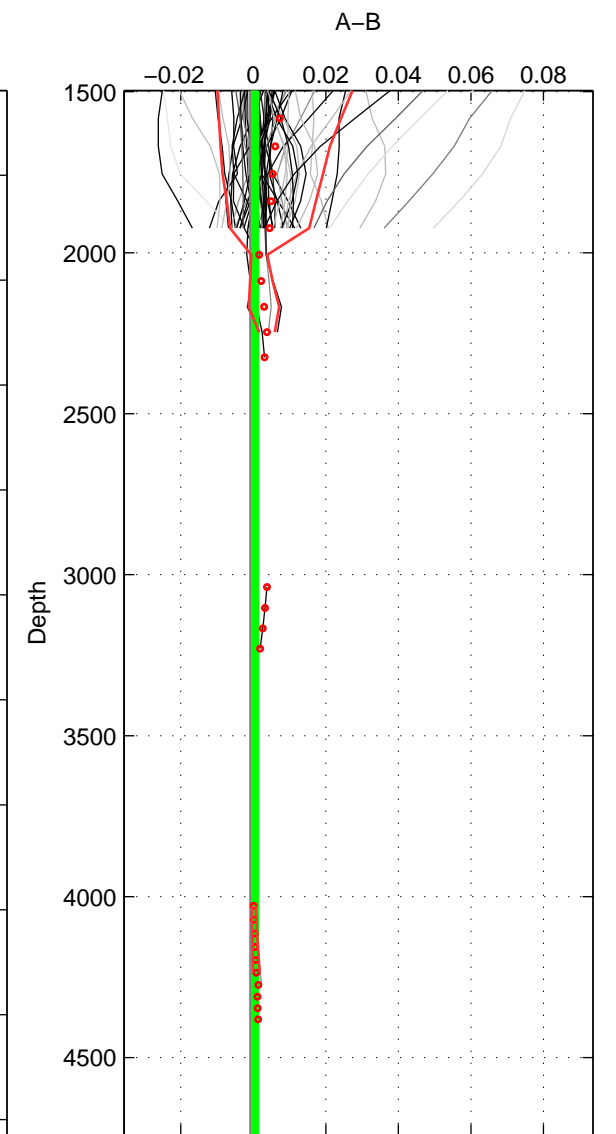

Cruise A (red). Date: Jul 2005 Cruisename: 669-49UF20050615

Cruise B (blue). Date: Feb 2005 Cruisename: 706-49UP20050114

*** "Favourite" values are means of spaces 1 2.

	Offset	O.StDev	Ratio	R.Stdev	Rating
SIGMA:	0.001	0.000	1.000	0.000	5
THETA:	0.001	0.000	1.000	0.000	5
DEPTH:	0.000	0.001	1.000	0.000	4
FAV.:	0.001	0.000	1.000	0.000	5

Profiles of A: 40
 Profiles of B: 40
 Diff profs : 67
 WMoffset (A-B): 0.00075488
 WMoffset stdev: 0.00030434
 WMratio (A/B): 1
 WMratio stdev: 8.766e-06

Quality (1-5): 5

Profiles of A: 40
 Profiles of B: 40
 Diff profs : 67
 WMoffset (A-B): 0.00089913
 WMoffset stdev: 0.00038777
 WMratio (A/B): 1
 WMratio stdev: 1.1178e-05

Quality (1-5): 5

Profiles of A: 40
 Profiles of B: 40
 Diff profs : 67
 WMoffset (A-B): 0.00047497
 WMoffset stdev: 0.00075692
 WMratio (A/B): 1
 WMratio stdev: 2.1811e-05

Quality (1-5): 4