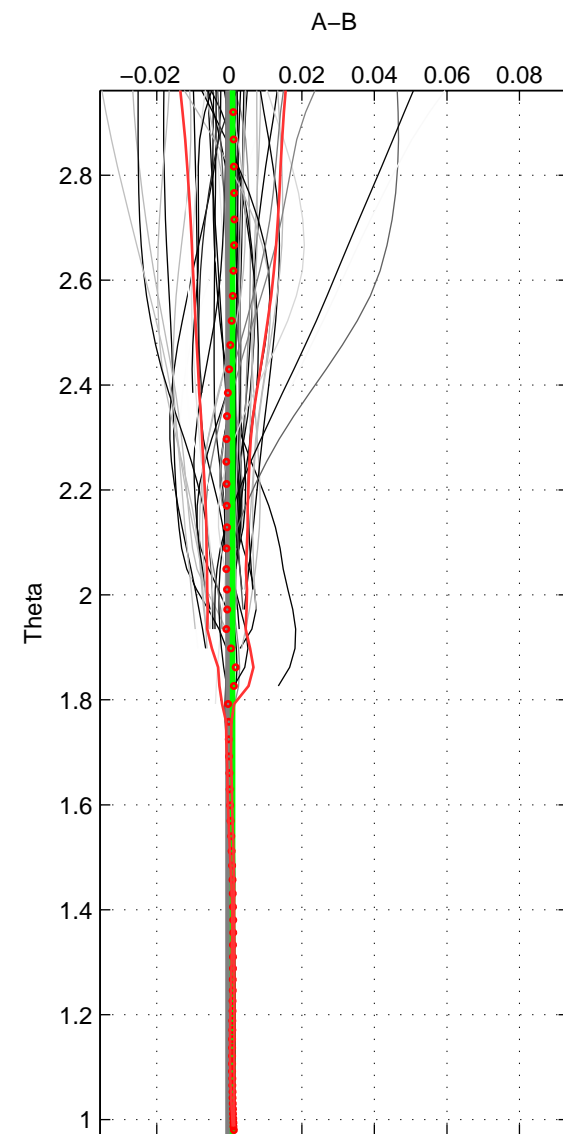

Cruise A (red). Date: Jul 2005 Cruisename: 669-49UF20050615

Cruise B (blue). Date: Feb 2005 Cruisename: 706-49UP20050114

*** "Favourite" values are means of spaces 1 2.

	Offset	O.StDev	Ratio	R.Stdev	Rating
SIGMA:	0.001	0.000	1.000	0.000	5
THETA:	0.001	0.000	1.000	0.000	5
DEPTH:	0.000	0.001	1.000	0.000	4
FAV.:	0.001	0.000	1.000	0.000	5

Profiles of A: 40
 Profiles of B: 40
 Diff profs : 67
 WMoffset (A-B): 0.00075488
 WMoffset stdev: 0.00030434
 WMratio (A/B): 1
 WMratio stdev: 8.766e-06

Quality (1-5): 5

Profiles of A: 40
 Profiles of B: 40
 Diff profs : 67
 WMoffset (A-B): 0.00089913
 WMoffset stdev: 0.00038777
 WMratio (A/B): 1
 WMratio stdev: 1.1178e-05

Quality (1-5): 5

Profiles of A: 40
 Profiles of B: 40
 Diff profs : 67
 WMoffset (A-B): 0.00047497
 WMoffset stdev: 0.00075692
 WMratio (A/B): 1
 WMratio stdev: 2.1811e-05

Quality (1-5): 4