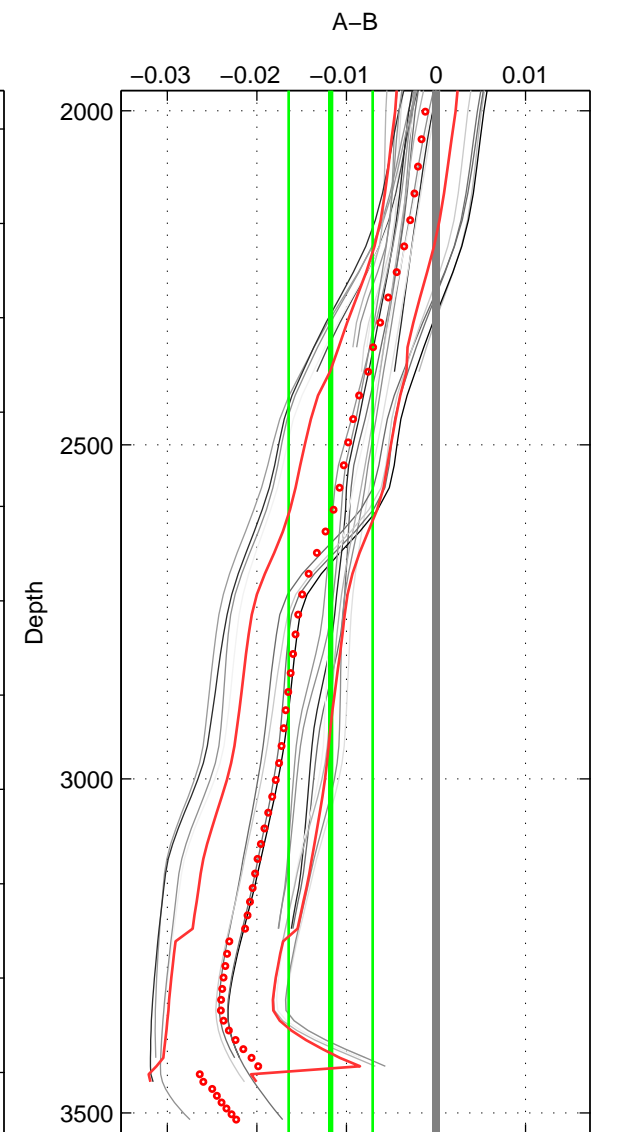

Cruise A (red). Date: Nov 1996 Cruisename: 74-58AA19961121

Cruise B (blue). Date: Aug 1993 Cruisename: 87-58JH19930730

*** "Favourite" values are means of spaces 2 3.

	Offset	O.StDev	Ratio	R.Stdev	Rating
SIGMA:	-0.002	0.003	1.000	0.000	3
THETA:	-0.004	0.004	1.000	0.000	4
DEPTH:	-0.012	0.005	1.000	0.000	4
FAV. :	-0.008	0.004	1.000	0.000	4

Profiles of A: 6
 Profiles of B: 7
 Diff profs : 30
 WMoffset (A-B): -0.0015502
 WMoffset stdev: 0.0027684
 WMratio (A/B): 0.99996
 WMratio stdev: 7.9321e-05

Quality (1-5): 3

Profiles of A: 8
 Profiles of B: 7
 Diff profs : 42
 WMoffset (A-B): -0.0038607
 WMoffset stdev: 0.0040687
 WMratio (A/B): 0.99989
 WMratio stdev: 0.00011657

Quality (1-5): 4

Profiles of A: 6
 Profiles of B: 7
 Diff profs : 30
 WMoffset (A-B): -0.01176
 WMoffset stdev: 0.0046927
 WMratio (A/B): 0.99966
 WMratio stdev: 0.00013439

Quality (1-5): 4