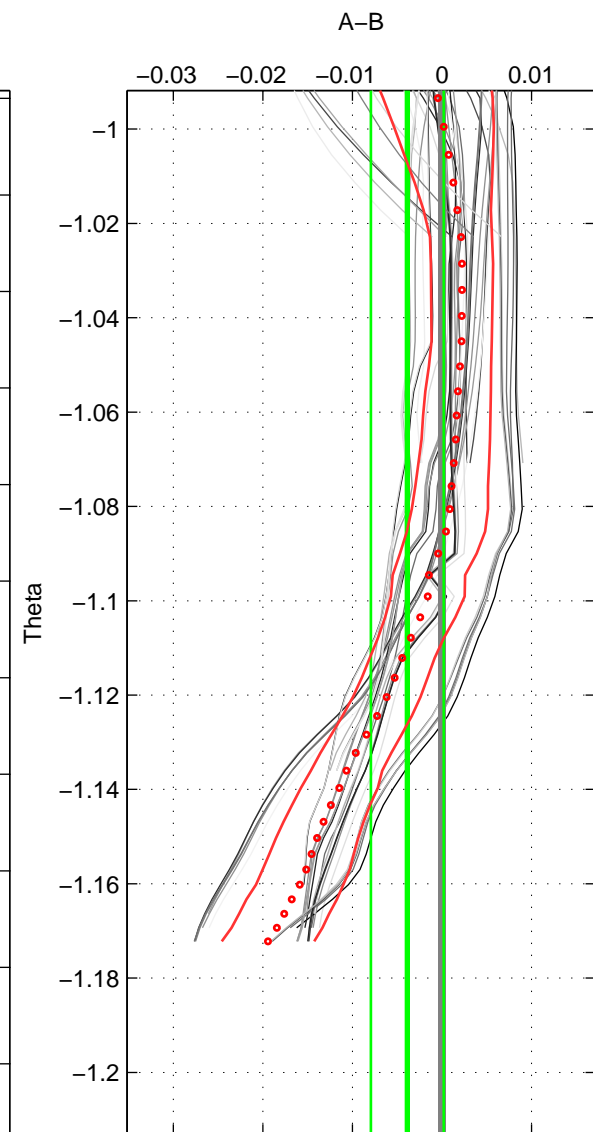

Cruise A (red). Date: Nov 1996 Cruisename: 74-58AA19961121

Cruise B (blue). Date: Aug 1993 Cruisename: 87-58JH19930730

*** "Favourite" values are means of spaces 2 3.

	Offset	O.StDev	Ratio	R.Stdev	Rating
SIGMA:	-0.002	0.003	1.000	0.000	3
THETA:	-0.004	0.004	1.000	0.000	4
DEPTH:	-0.012	0.005	1.000	0.000	4
FAV. :	-0.008	0.004	1.000	0.000	4

Profiles of A: 6
 Profiles of B: 7
 Diff profs : 30
 WMoffset (A-B): -0.0015502
 WMoffset stdev: 0.0027684
 WMratio (A/B): 0.99996
 WMratio stdev: 7.9321e-05

Quality (1-5): 3

Profiles of A: 8
 Profiles of B: 7
 Diff profs : 42
 WMoffset (A-B): -0.0038607
 WMoffset stdev: 0.0040687
 WMratio (A/B): 0.99989
 WMratio stdev: 0.00011657

Quality (1-5): 4

Profiles of A: 6
 Profiles of B: 7
 Diff profs : 30
 WMoffset (A-B): -0.01176
 WMoffset stdev: 0.0046927
 WMratio (A/B): 0.99966
 WMratio stdev: 0.00013439

Quality (1-5): 4