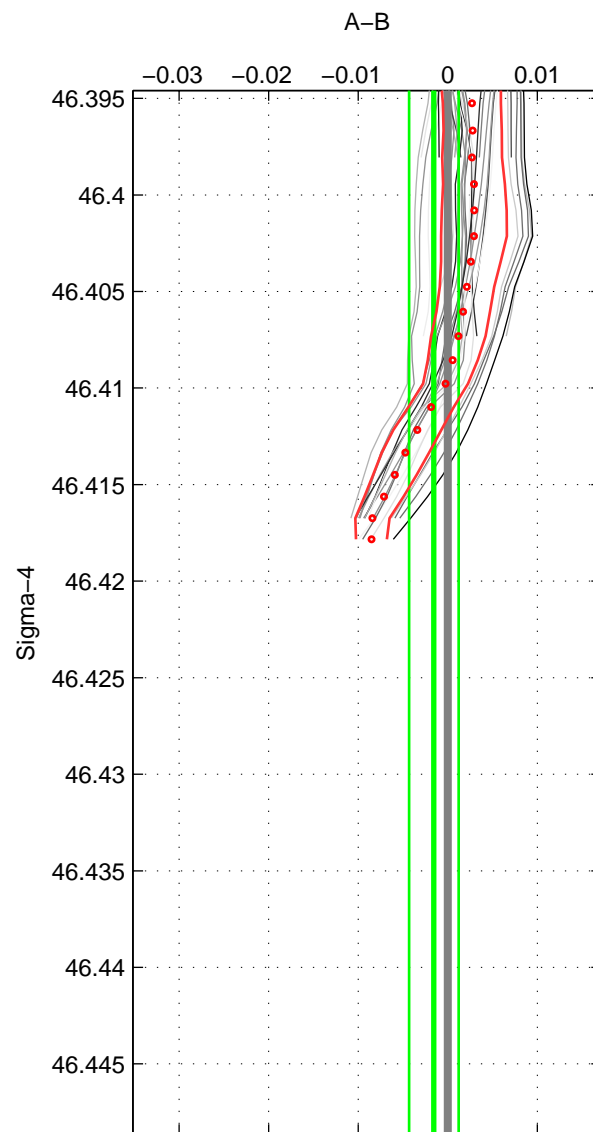

Cruise A (red). Date: Nov 1996 Cruisename: 74-58AA19961121

Cruise B (blue). Date: Aug 1993 Cruisename: 87-58JH19930730

*** "Favourite" values are means of spaces 2 3.

	Offset	O.StDev	Ratio	R.Stdev	Rating
SIGMA:	-0.002	0.003	1.000	0.000	3
THETA:	-0.004	0.004	1.000	0.000	4
DEPTH:	-0.012	0.005	1.000	0.000	4
FAV. :	-0.008	0.004	1.000	0.000	4

Profiles of A: 6
 Profiles of B: 7
 Diff profs : 30
 WMoffset (A-B): -0.0015502
 WMoffset stdev: 0.0027684
 WMratio (A/B): 0.99996
 WMratio stdev: 7.9321e-05

Quality (1-5): 3

Profiles of A: 8
 Profiles of B: 7
 Diff profs : 42
 WMoffset (A-B): -0.0038607
 WMoffset stdev: 0.0040687
 WMratio (A/B): 0.99989
 WMratio stdev: 0.00011657

Quality (1-5): 4

Profiles of A: 6
 Profiles of B: 7
 Diff profs : 30
 WMoffset (A-B): -0.01176
 WMoffset stdev: 0.0046927
 WMratio (A/B): 0.99966
 WMratio stdev: 0.00013439

Quality (1-5): 4