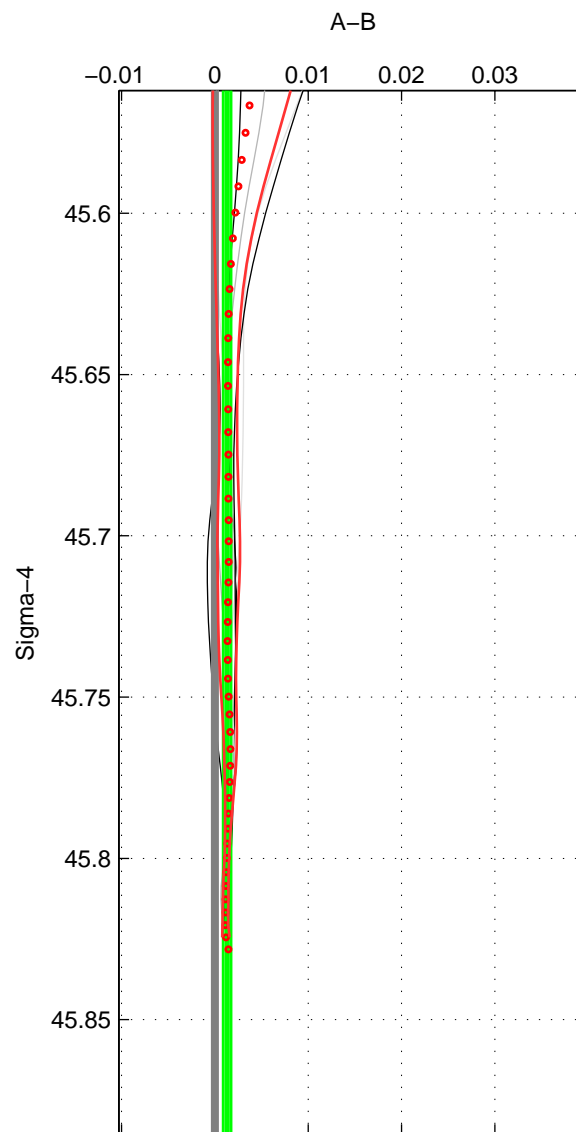

Cruise A (red). Date: Apr 2004 Cruisename: 600-49NZ20040327

Cruise B (blue). Date: Oct 2008 Cruisename: 615-49NZ20081011

*** "Favourite" values are means of spaces 1 2.

	Offset	O.StDev	Ratio	R.Stdev	Rating
SIGMA:	0.001	0.000	1.000	0.000	4
THETA:	0.002	0.001	1.000	0.000	4
DEPTH:	0.003	0.003	1.000	0.000	3
FAV.:	0.002	0.001	1.000	0.000	4

Profiles of A: 3
 Profiles of B: 7
 Diff profs : 7
 WMoffset (A-B): 0.0013084
 WMoffset stdev: 0.00042648
 WMratio (A/B): 1
 WMratio stdev: 1.2304e-05

Quality (1-5): 4

Profiles of A: 3
 Profiles of B: 7
 Diff profs : 7
 WMoffset (A-B): 0.0020805
 WMoffset stdev: 0.00059226
 WMratio (A/B): 1.0001
 WMratio stdev: 1.7085e-05

Quality (1-5): 4

Profiles of A: 3
 Profiles of B: 7
 Diff profs : 7
 WMoffset (A-B): 0.0032009
 WMoffset stdev: 0.0030797
 WMratio (A/B): 1.0001
 WMratio stdev: 8.8888e-05

Quality (1-5): 3