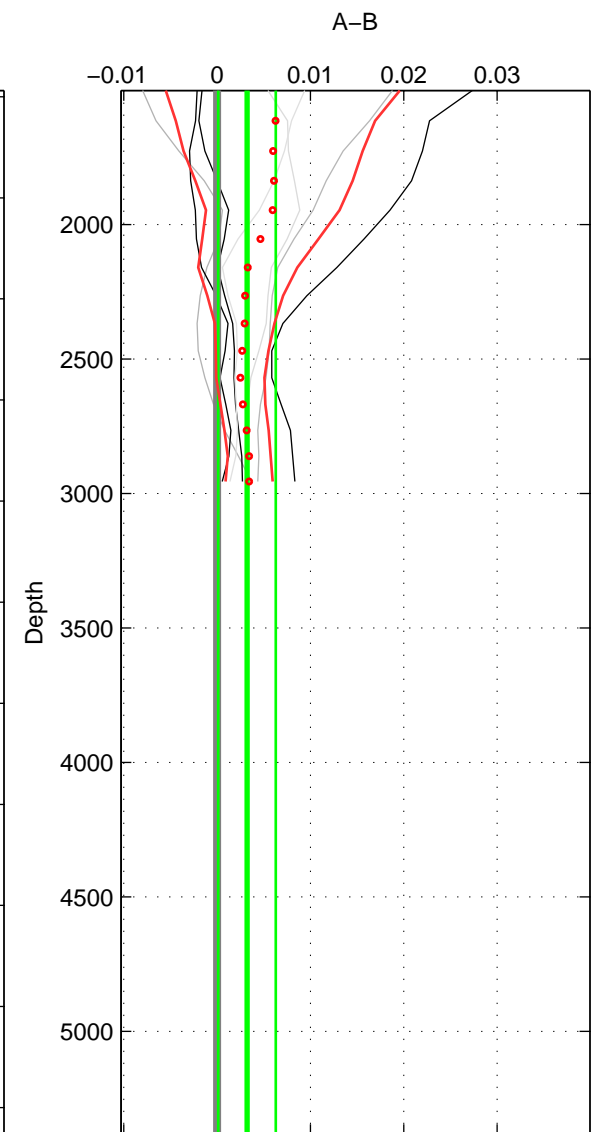

Cruise A (red). Date: Apr 2004 Cruisename: 600-49NZ20040327

Cruise B (blue). Date: Oct 2008 Cruisename: 615-49NZ20081011

*** "Favourite" values are means of spaces 1 2.

	Offset	O.StDev	Ratio	R.Stdev	Rating
SIGMA:	0.001	0.000	1.000	0.000	4
THETA:	0.002	0.001	1.000	0.000	4
DEPTH:	0.003	0.003	1.000	0.000	3
FAV.:	0.002	0.001	1.000	0.000	4

Profiles of A: 3
 Profiles of B: 7
 Diff profs : 7
 WMoffset (A-B): 0.0013084
 WMoffset stdev: 0.00042648
 WMratio (A/B): 1
 WMratio stdev: 1.2304e-05

Quality (1-5): 4

Profiles of A: 3
 Profiles of B: 7
 Diff profs : 7
 WMoffset (A-B): 0.0020805
 WMoffset stdev: 0.00059226
 WMratio (A/B): 1.0001
 WMratio stdev: 1.7085e-05

Quality (1-5): 4

Profiles of A: 3
 Profiles of B: 7
 Diff profs : 7
 WMoffset (A-B): 0.0032009
 WMoffset stdev: 0.0030797
 WMratio (A/B): 1.0001
 WMratio stdev: 8.8888e-05

Quality (1-5): 3