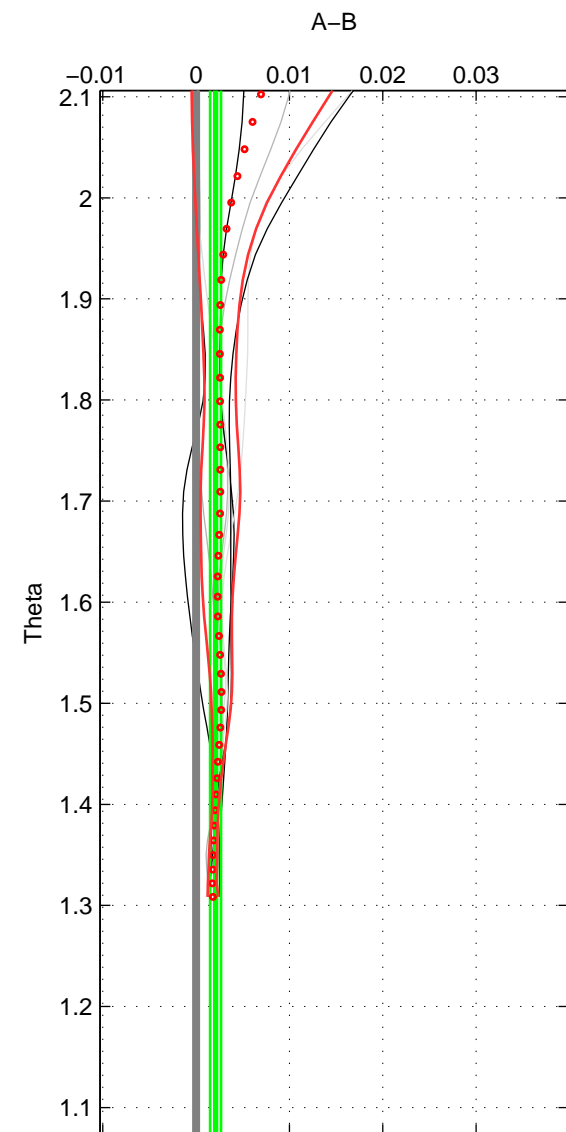

Cruise A (red). Date: Apr 2004 Cruisename: 600-49NZ20040327

Cruise B (blue). Date: Oct 2008 Cruisename: 615-49NZ20081011

*** "Favourite" values are means of spaces 1 2.

	Offset	O.StDev	Ratio	R.Stdev	Rating
SIGMA:	0.001	0.000	1.000	0.000	4
THETA:	0.002	0.001	1.000	0.000	4
DEPTH:	0.003	0.003	1.000	0.000	3
FAV.:	0.002	0.001	1.000	0.000	4

Profiles of A: 3
 Profiles of B: 7
 Diff profs : 7
 WMoffset (A-B): 0.0013084
 WMoffset stdev: 0.00042648
 WMratio (A/B): 1
 WMratio stdev: 1.2304e-05

Quality (1-5): 4

Profiles of A: 3
 Profiles of B: 7
 Diff profs : 7
 WMoffset (A-B): 0.0020805
 WMoffset stdev: 0.00059226
 WMratio (A/B): 1.0001
 WMratio stdev: 1.7085e-05

Quality (1-5): 4

Profiles of A: 3
 Profiles of B: 7
 Diff profs : 7
 WMoffset (A-B): 0.0032009
 WMoffset stdev: 0.0030797
 WMratio (A/B): 1.0001
 WMratio stdev: 8.8888e-05

Quality (1-5): 3