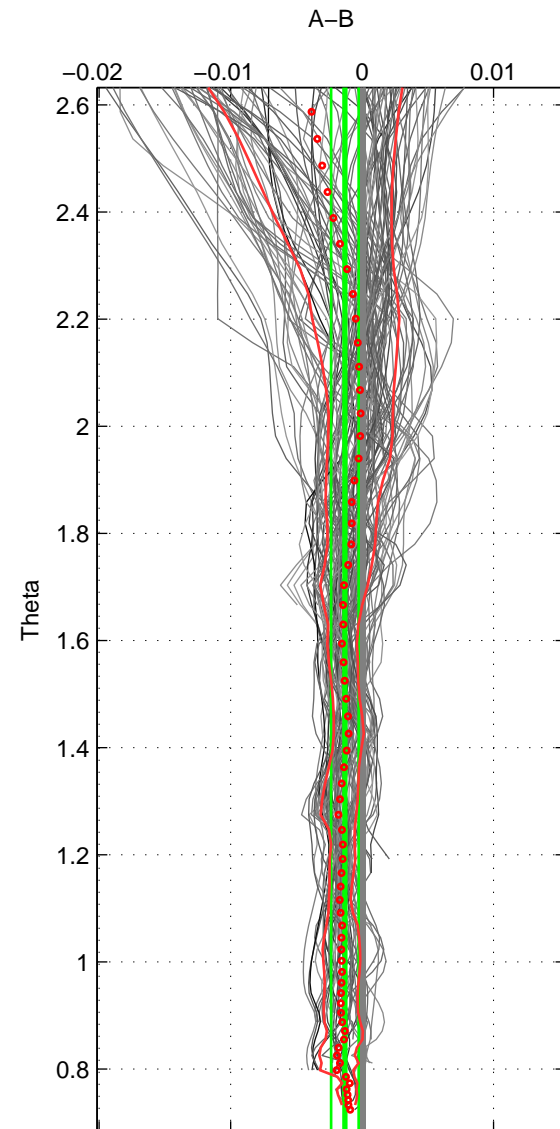

Cruise A (red). Date: Aug 1995 Cruisename: 351-316N19950715
 Cruise B (blue). Date: Dec 1995 Cruisename: 354-316N19951202

*** "Favourite" values are means of spaces 1 2 3.

	Offset	O.StDev	Ratio	R.Stdev	Rating
SIGMA:	-0.002	0.001	1.000	0.000	5
THETA:	-0.001	0.001	1.000	0.000	5
DEPTH:	-0.001	0.002	1.000	0.000	5
FAV. :	-0.001	0.001	1.000	0.000	5

Profiles of A: 18
 Profiles of B: 14
 Diff profs : 100
 WMoffset (A-B): -0.0015206
 WMoffset stdev: 0.0013066
 WMratio (A/B): 0.99996
 WMratio stdev: 3.763e-05

Quality (1-5): 5

Profiles of A: 18
 Profiles of B: 14
 Diff profs : 100
 WMoffset (A-B): -0.0013128
 WMoffset stdev: 0.0010458
 WMratio (A/B): 0.99996
 WMratio stdev: 3.0121e-05

Quality (1-5): 5

Profiles of A: 18
 Profiles of B: 14
 Diff profs : 100
 WMoffset (A-B): -0.0008715
 WMoffset stdev: 0.0018988
 WMratio (A/B): 0.99997
 WMratio stdev: 5.4681e-05

Quality (1-5): 5