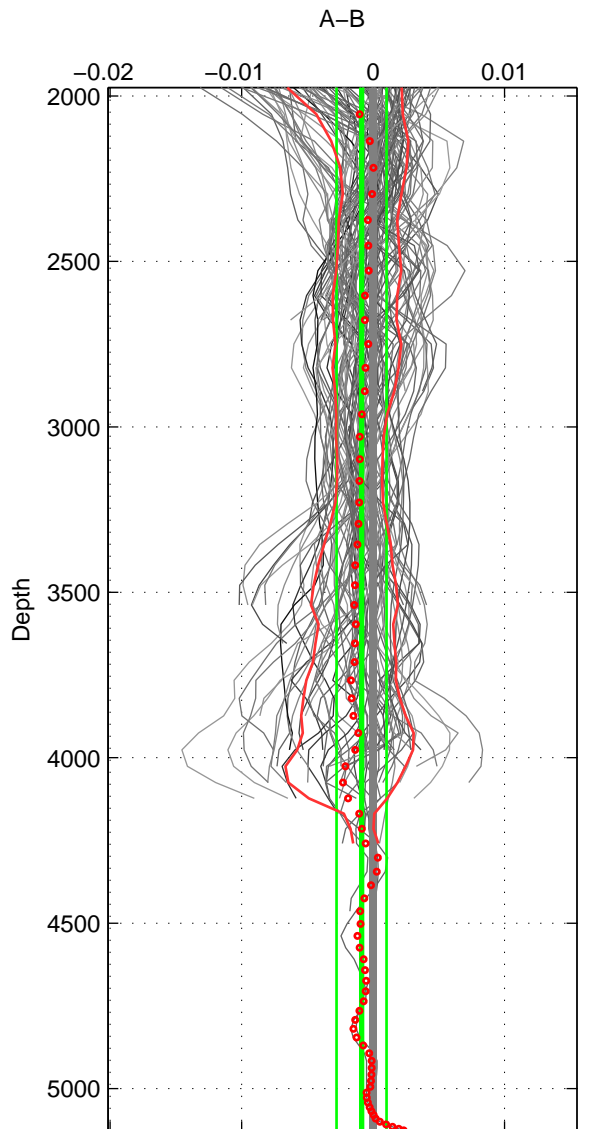

Cruise A (red). Date: Aug 1995 Cruisename: 351-316N19950715
 Cruise B (blue). Date: Dec 1995 Cruisename: 354-316N19951202

*** "Favourite" values are means of spaces 1 2 3.

	Offset	O.StDev	Ratio	R.Stdev	Rating
SIGMA:	-0.002	0.001	1.000	0.000	5
THETA:	-0.001	0.001	1.000	0.000	5
DEPTH:	-0.001	0.002	1.000	0.000	5
FAV. :	-0.001	0.001	1.000	0.000	5

Profiles of A: 18
 Profiles of B: 14
 Diff profs : 100
 WMoffset (A-B): -0.0015206
 WMoffset stdev: 0.0013066
 WMratio (A/B): 0.99996
 WMratio stdev: 3.763e-05

Quality (1-5): 5

Profiles of A: 18
 Profiles of B: 14
 Diff profs : 100
 WMoffset (A-B): -0.0013128
 WMoffset stdev: 0.0010458
 WMratio (A/B): 0.99996
 WMratio stdev: 3.0121e-05

Quality (1-5): 5

Profiles of A: 18
 Profiles of B: 14
 Diff profs : 100
 WMoffset (A-B): -0.0008715
 WMoffset stdev: 0.0018988
 WMratio (A/B): 0.99997
 WMratio stdev: 5.4681e-05

Quality (1-5): 5