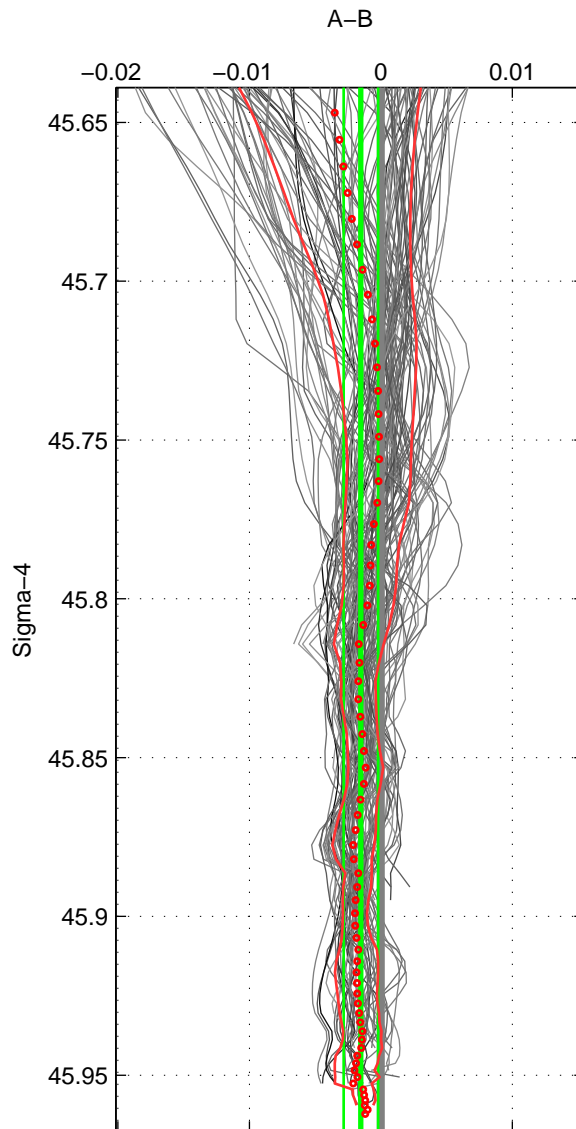

Cruise A (red). Date: Aug 1995 Cruisename: 351-316N19950715
 Cruise B (blue). Date: Dec 1995 Cruisename: 354-316N19951202

*** "Favourite" values are means of spaces 1 2 3.

	Offset	O.StDev	Ratio	R.Stdev	Rating
SIGMA:	-0.002	0.001	1.000	0.000	5
THETA:	-0.001	0.001	1.000	0.000	5
DEPTH:	-0.001	0.002	1.000	0.000	5
FAV. :	-0.001	0.001	1.000	0.000	5

Profiles of A: 18
 Profiles of B: 14
 Diff profs : 100
 WMoffset (A-B): -0.0015206
 WMoffset stdev: 0.0013066
 WMratio (A/B): 0.99996
 WMratio stdev: 3.763e-05

Quality (1-5): 5

Profiles of A: 18
 Profiles of B: 14
 Diff profs : 100
 WMoffset (A-B): -0.0013128
 WMoffset stdev: 0.0010458
 WMratio (A/B): 0.99996
 WMratio stdev: 3.0121e-05

Quality (1-5): 5

Profiles of A: 18
 Profiles of B: 14
 Diff profs : 100
 WMoffset (A-B): -0.0008715
 WMoffset stdev: 0.0018988
 WMratio (A/B): 0.99997
 WMratio stdev: 5.4681e-05

Quality (1-5): 5