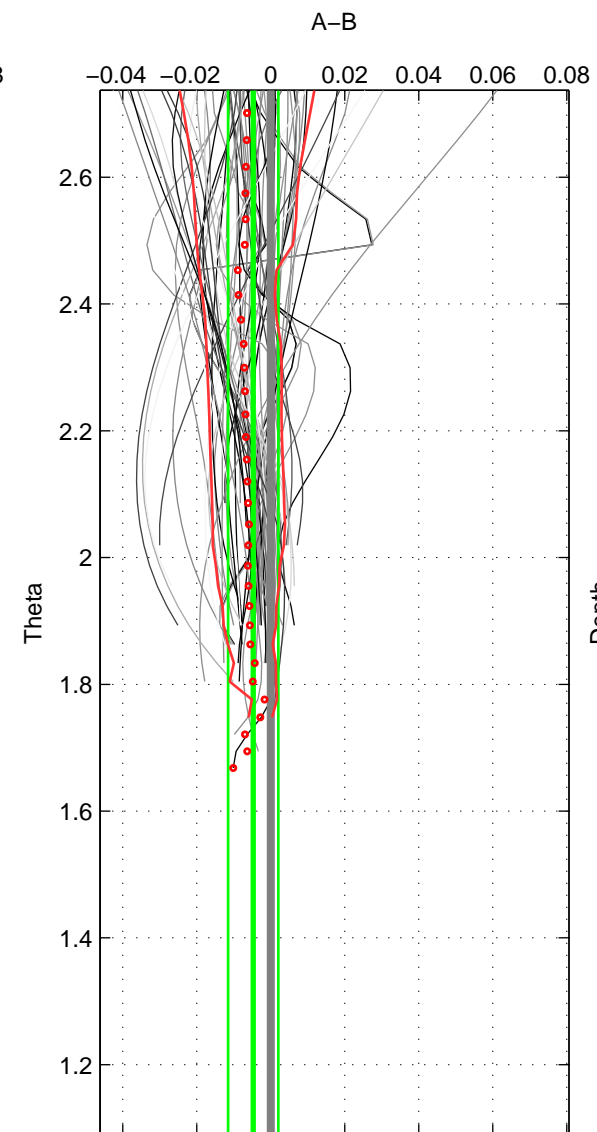

Cruise A (red). Date: Oct 1998 Cruisename: 686-49UP19980916

Cruise B (blue). Date: Jul 2002 Cruisename: 697-49UP20020620

\*\*\* "Favourite" values are means of spaces 1 2.

	Offset	O.StDev	Ratio	R.Stdev	Rating
SIGMA:	-0.003	0.004	1.000	0.000	5
THETA:	-0.005	0.007	1.000	0.000	5
DEPTH:	0.011	0.002	1.000	0.000	3
FAV. :	-0.004	0.005	1.000	0.000	5

Profiles of A: 20  
 Profiles of B: 22  
 Diff profs : 56  
 WMoffset (A-B): -0.0025521  
 WMoffset stdev: 0.003552  
 WMratio (A/B): 0.99993  
 WMratio stdev: 0.00010273

Quality (1-5): 5

Profiles of A: 21  
 Profiles of B: 22  
 Diff profs : 62  
 WMoffset (A-B): -0.004736  
 WMoffset stdev: 0.0068009  
 WMratio (A/B): 0.99986  
 WMratio stdev: 0.00019665

Quality (1-5): 5

Profiles of A: 18  
 Profiles of B: 22  
 Diff profs : 55  
 WMoffset (A-B): 0.011352  
 WMoffset stdev: 0.0023887  
 WMratio (A/B): 1.0003  
 WMratio stdev: 6.9586e-05

Quality (1-5): 3