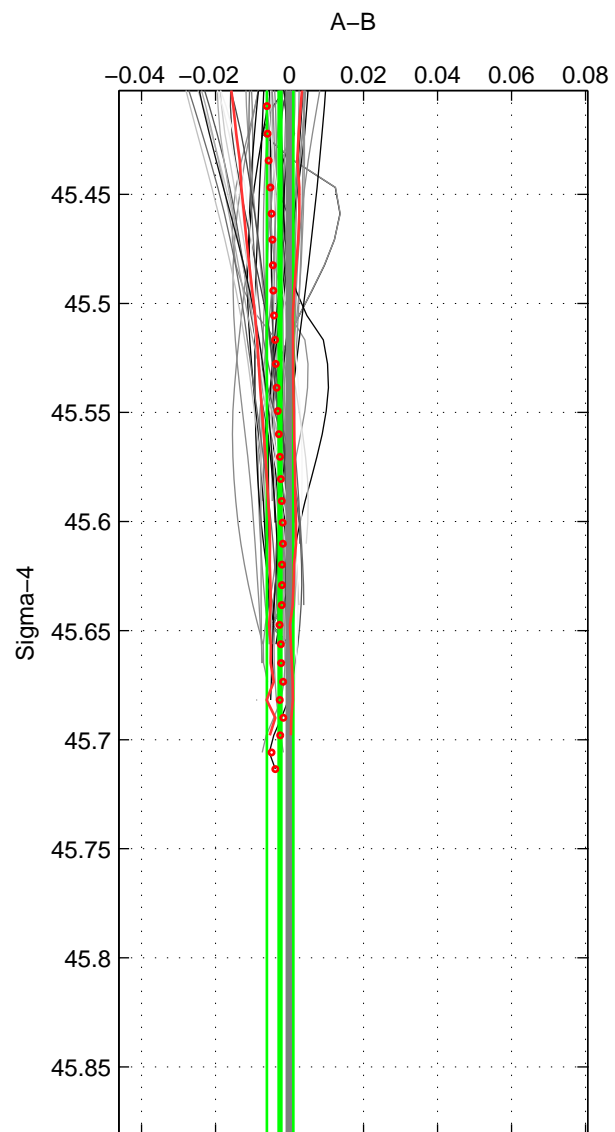

Cruise A (red). Date: Oct 1998 Cruisename: 686-49UP19980916

Cruise B (blue). Date: Jul 2002 Cruisename: 697-49UP20020620

\*\*\* "Favourite" values are means of spaces 1 2.

	Offset	O.StDev	Ratio	R.Stdev	Rating
SIGMA:	-0.003	0.004	1.000	0.000	5
THETA:	-0.005	0.007	1.000	0.000	5
DEPTH:	0.011	0.002	1.000	0.000	3
FAV. :	-0.004	0.005	1.000	0.000	5

Profiles of A: 20  
 Profiles of B: 22  
 Diff profs : 56  
 WMoffset (A-B): -0.0025521  
 WMoffset stdev: 0.003552  
 WMratio (A/B): 0.99993  
 WMratio stdev: 0.00010273

Quality (1-5): 5

Profiles of A: 21  
 Profiles of B: 22  
 Diff profs : 62  
 WMoffset (A-B): -0.004736  
 WMoffset stdev: 0.0068009  
 WMratio (A/B): 0.99986  
 WMratio stdev: 0.00019665

Quality (1-5): 5

Profiles of A: 18  
 Profiles of B: 22  
 Diff profs : 55  
 WMoffset (A-B): 0.011352  
 WMoffset stdev: 0.0023887  
 WMratio (A/B): 1.0003  
 WMratio stdev: 6.9586e-05

Quality (1-5): 3