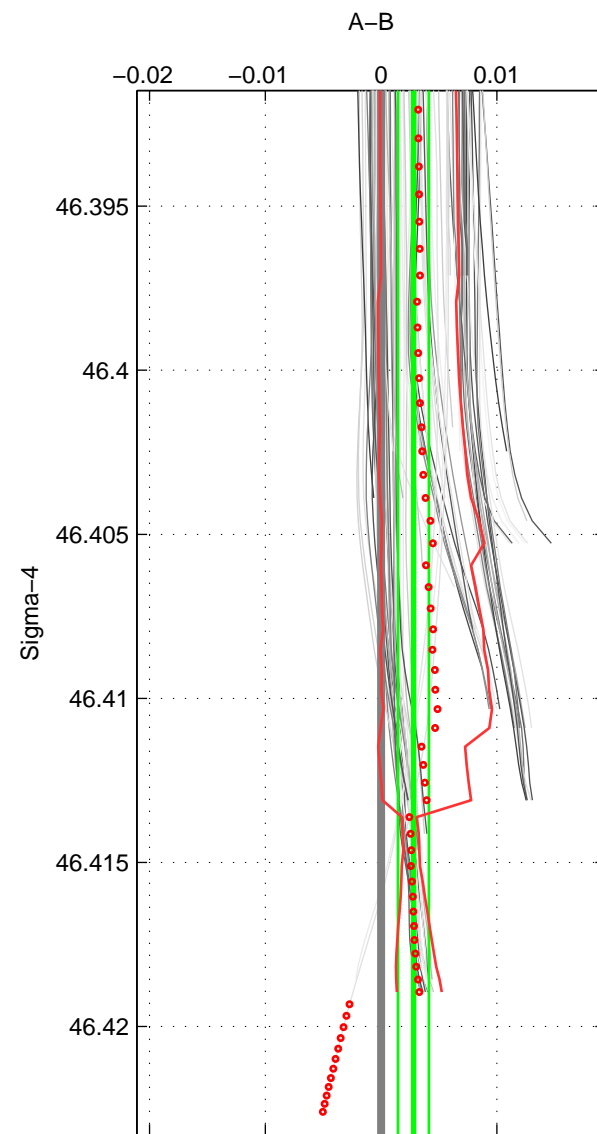

Cruise A (red). Date: Nov 1996 Cruisename: 95-58JH19961030

Cruise B (blue). Date: Aug 1998 Cruisename: 97-58JH19980801

*** "Favourite" values are means of spaces 1 2 3.

	Offset	O.StDev	Ratio	R.Stdev	Rating
SIGMA:	0.003	0.001	1.000	0.000	4
THETA:	0.003	0.000	1.000	0.000	4
DEPTH:	0.003	0.001	1.000	0.000	4
FAV.:	0.003	0.001	1.000	0.000	4

Profiles of A: 13
 Profiles of B: 17
 Diff profs : 88
 WMoffset (A-B): 0.0027907
 WMoffset stdev: 0.0013303
 WMratio (A/B): 1.0001
 WMratio stdev: 3.8116e-05

Quality (1-5): 4

Profiles of A: 13
 Profiles of B: 17
 Diff profs : 88
 WMoffset (A-B): 0.0030647
 WMoffset stdev: 0.00019034
 WMratio (A/B): 1.0001
 WMratio stdev: 5.4539e-06

Quality (1-5): 4

Profiles of A: 13
 Profiles of B: 17
 Diff profs : 88
 WMoffset (A-B): 0.0026817
 WMoffset stdev: 0.00069441
 WMratio (A/B): 1.0001
 WMratio stdev: 1.9898e-05

Quality (1-5): 4