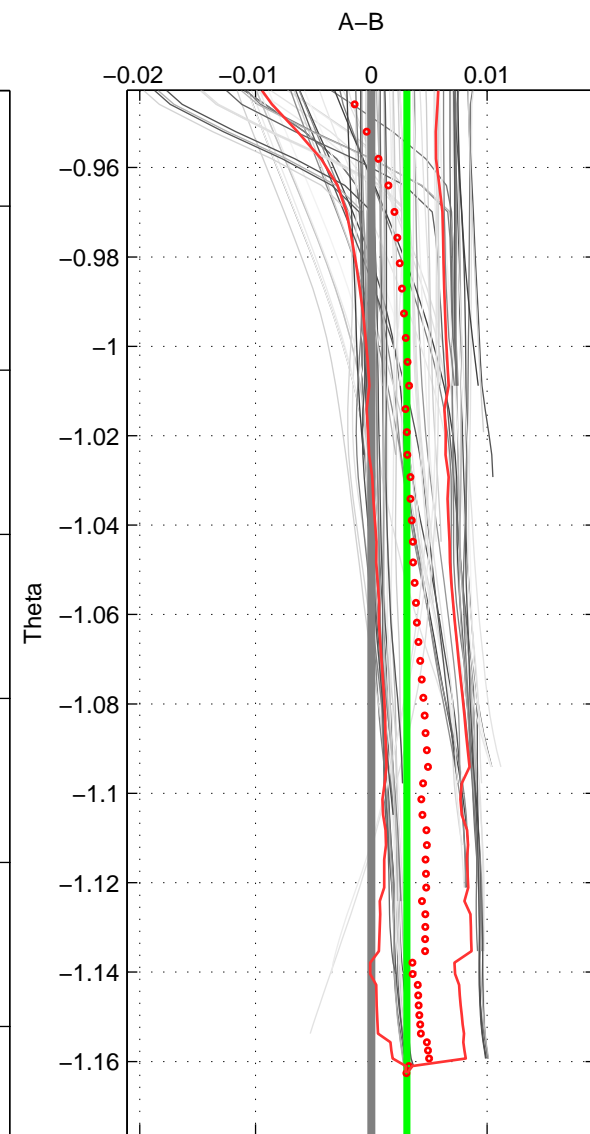

Cruise A (red). Date: Nov 1996 Cruisename: 95-58JH19961030

Cruise B (blue). Date: Aug 1998 Cruisename: 97-58JH19980801

*** "Favourite" values are means of spaces 1 2 3.

	Offset	O.StDev	Ratio	R.Stdev	Rating
SIGMA:	0.003	0.001	1.000	0.000	4
THETA:	0.003	0.000	1.000	0.000	4
DEPTH:	0.003	0.001	1.000	0.000	4
FAV.:	0.003	0.001	1.000	0.000	4

Profiles of A: 13
 Profiles of B: 17
 Diff profs : 88
 WMoffset (A-B): 0.0027907
 WMoffset stdev: 0.0013303
 WMratio (A/B): 1.0001
 WMratio stdev: 3.8116e-05

Quality (1-5): 4

Profiles of A: 13
 Profiles of B: 17
 Diff profs : 88
 WMoffset (A-B): 0.0030647
 WMoffset stdev: 0.00019034
 WMratio (A/B): 1.0001
 WMratio stdev: 5.4539e-06

Quality (1-5): 4

Profiles of A: 13
 Profiles of B: 17
 Diff profs : 88
 WMoffset (A-B): 0.0026817
 WMoffset stdev: 0.00069441
 WMratio (A/B): 1.0001
 WMratio stdev: 1.9898e-05

Quality (1-5): 4