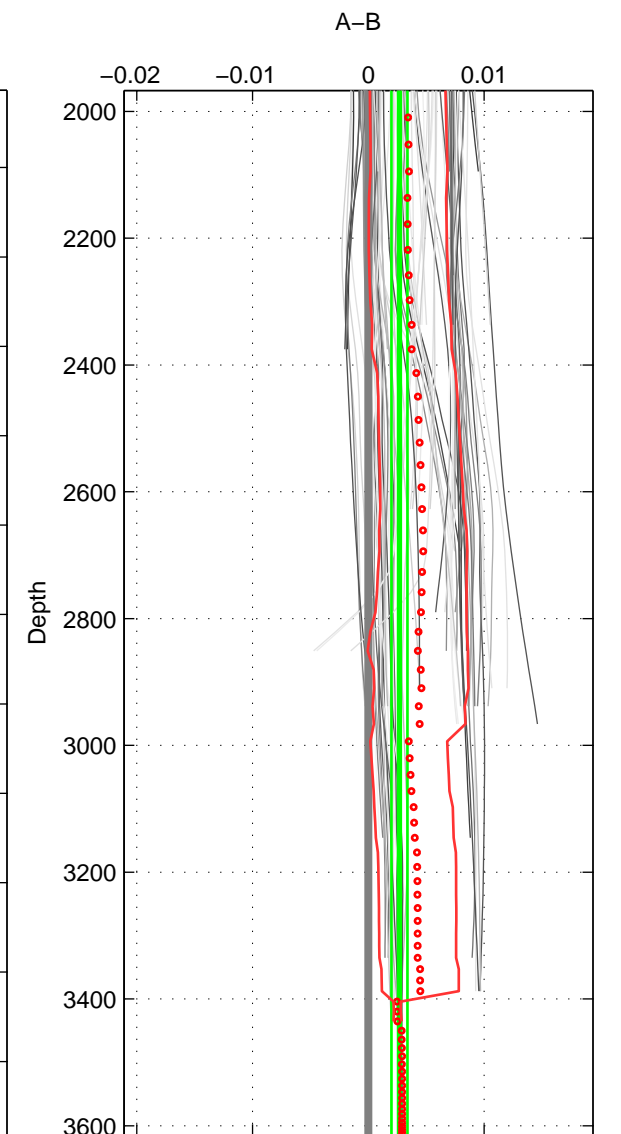

Cruise A (red). Date: Nov 1996 Cruisename: 95-58JH19961030

Cruise B (blue). Date: Aug 1998 Cruisename: 97-58JH19980801

*** "Favourite" values are means of spaces 1 2 3.

	Offset	O.StDev	Ratio	R.Stdev	Rating
SIGMA:	0.003	0.001	1.000	0.000	4
THETA:	0.003	0.000	1.000	0.000	4
DEPTH:	0.003	0.001	1.000	0.000	4
FAV.:	0.003	0.001	1.000	0.000	4

Profiles of A: 13
 Profiles of B: 17
 Diff profs : 88
 WMoffset (A-B): 0.0027907
 WMoffset stdev: 0.0013303
 WMratio (A/B): 1.0001
 WMratio stdev: 3.8116e-05

Quality (1-5): 4

Profiles of A: 13
 Profiles of B: 17
 Diff profs : 88
 WMoffset (A-B): 0.0030647
 WMoffset stdev: 0.00019034
 WMratio (A/B): 1.0001
 WMratio stdev: 5.4539e-06

Quality (1-5): 4

Profiles of A: 13
 Profiles of B: 17
 Diff profs : 88
 WMoffset (A-B): 0.0026817
 WMoffset stdev: 0.00069441
 WMratio (A/B): 1.0001
 WMratio stdev: 1.9898e-05

Quality (1-5): 4