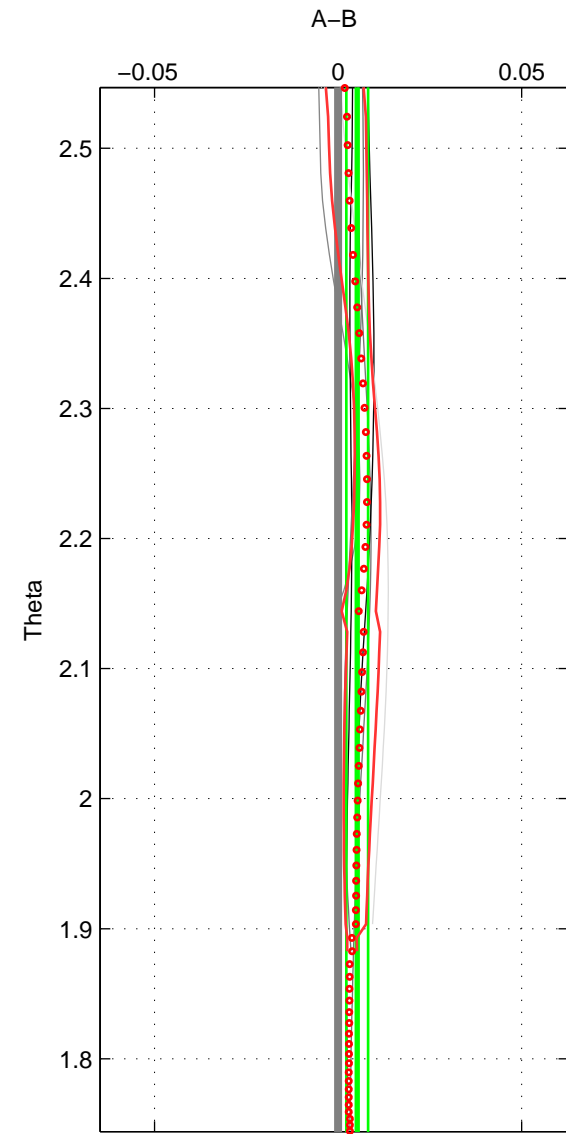

Cruise A (red). Date: May 1999 Cruisename: 687-49UP19990419

Cruise B (blue). Date: Oct 2000 Cruisename: 691-49UP20000920

\*\*\* "Favourite" values are means of spaces 1 2 3.

	Offset	O.StDev	Ratio	R.Stdev	Rating
SIGMA:	0.003	0.002	1.000	0.000	2
THETA:	0.005	0.003	1.000	0.000	2
DEPTH:	-0.014	0.014	1.000	0.000	2
FAV.:	-0.002	0.006	1.000	0.000	2

Profiles of A: 5  
 Profiles of B: 3  
 Diff profs : 9  
 WMoffset (A-B): 0.0026956  
 WMoffset stdev: 0.0021298  
 WMratio (A/B): 1.0001  
 WMratio stdev: 6.16e-05

Quality (1-5): 2

Profiles of A: 5  
 Profiles of B: 3  
 Diff profs : 9  
 WMoffset (A-B): 0.0052007  
 WMoffset stdev: 0.0029744  
 WMratio (A/B): 1.0002  
 WMratio stdev: 8.6076e-05

Quality (1-5): 2

Profiles of A: 5  
 Profiles of B: 3  
 Diff profs : 9  
 WMoffset (A-B): -0.014303  
 WMoffset stdev: 0.01386  
 WMratio (A/B): 0.99959  
 WMratio stdev: 0.00040062

Quality (1-5): 2