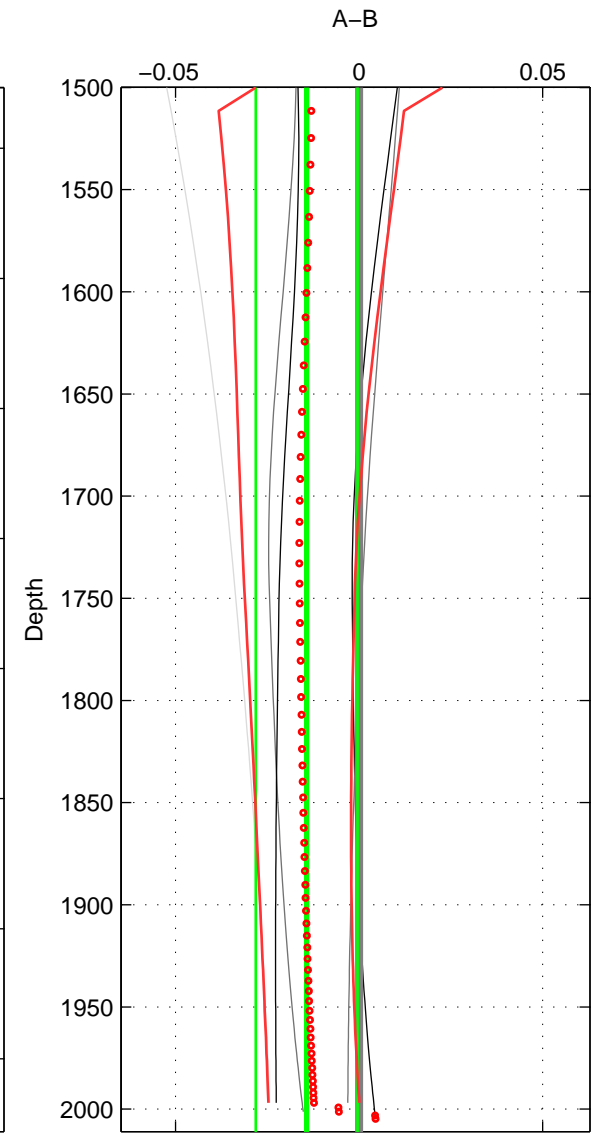

Cruise A (red). Date: May 1999 Cruisename: 687-49UP19990419

Cruise B (blue). Date: Oct 2000 Cruisename: 691-49UP20000920

\*\*\* "Favourite" values are means of spaces 1 2 3.

	Offset	O.StDev	Ratio	R.Stdev	Rating
SIGMA:	0.003	0.002	1.000	0.000	2
THETA:	0.005	0.003	1.000	0.000	2
DEPTH:	-0.014	0.014	1.000	0.000	2
FAV.:	-0.002	0.006	1.000	0.000	2

Profiles of A: 5  
 Profiles of B: 3  
 Diff profs : 9  
 WMoffset (A-B): 0.0026956  
 WMoffset stdev: 0.0021298  
 WMratio (A/B): 1.0001  
 WMratio stdev: 6.16e-05

Quality (1-5): 2

Profiles of A: 5  
 Profiles of B: 3  
 Diff profs : 9  
 WMoffset (A-B): 0.0052007  
 WMoffset stdev: 0.0029744  
 WMratio (A/B): 1.0002  
 WMratio stdev: 8.6076e-05

Quality (1-5): 2

Profiles of A: 5  
 Profiles of B: 3  
 Diff profs : 9  
 WMoffset (A-B): -0.014303  
 WMoffset stdev: 0.01386  
 WMratio (A/B): 0.99959  
 WMratio stdev: 0.00040062

Quality (1-5): 2