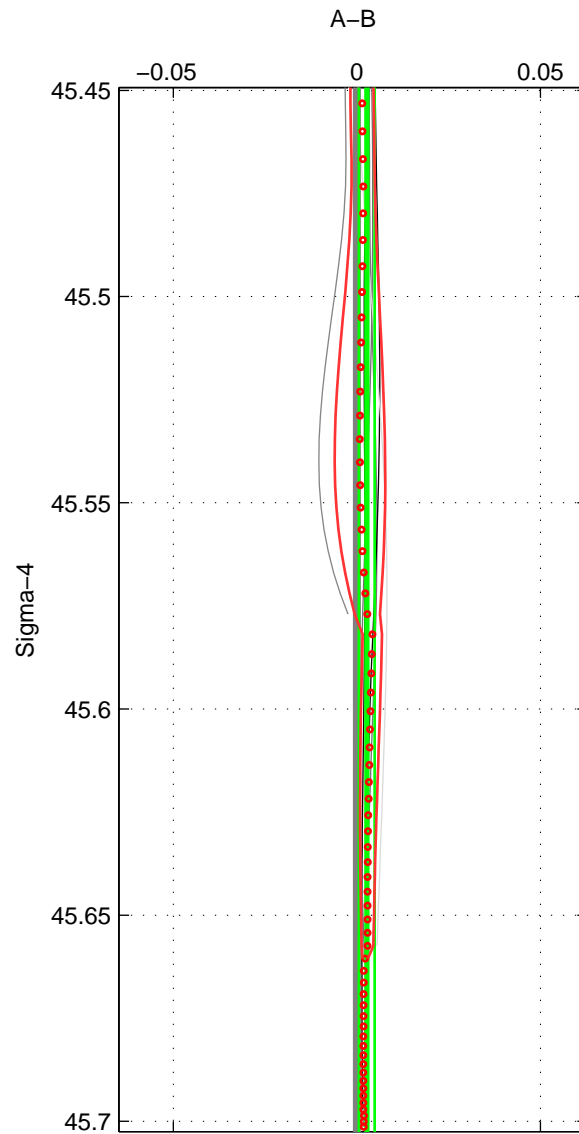

Cruise A (red). Date: May 1999 Cruisename: 687-49UP19990419

Cruise B (blue). Date: Oct 2000 Cruisename: 691-49UP20000920

\*\*\* "Favourite" values are means of spaces 1 2 3.

	Offset	O.StDev	Ratio	R.Stdev	Rating
SIGMA:	0.003	0.002	1.000	0.000	2
THETA:	0.005	0.003	1.000	0.000	2
DEPTH:	-0.014	0.014	1.000	0.000	2
FAV.:	-0.002	0.006	1.000	0.000	2

Profiles of A: 5  
 Profiles of B: 3  
 Diff profs : 9  
 WMoffset (A-B): 0.0026956  
 WMoffset stdev: 0.0021298  
 WMratio (A/B): 1.0001  
 WMratio stdev: 6.16e-05

Quality (1-5): 2

Profiles of A: 5  
 Profiles of B: 3  
 Diff profs : 9  
 WMoffset (A-B): 0.0052007  
 WMoffset stdev: 0.0029744  
 WMratio (A/B): 1.0002  
 WMratio stdev: 8.6076e-05

Quality (1-5): 2

Profiles of A: 5  
 Profiles of B: 3  
 Diff profs : 9  
 WMoffset (A-B): -0.014303  
 WMoffset stdev: 0.01386  
 WMratio (A/B): 0.99959  
 WMratio stdev: 0.00040062

Quality (1-5): 2