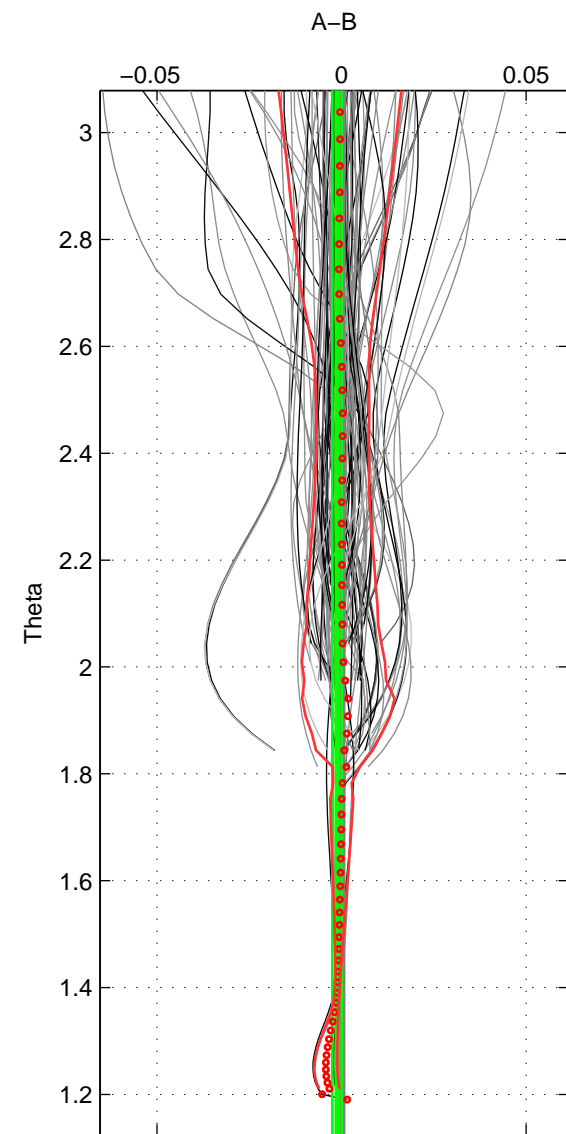

Cruise A (red). Date: Jul 2001 Cruisename: 656-49UF20010710

Cruise B (blue). Date: Apr 2008 Cruisename: 677-49UF20080422

\*\*\* "Favourite" values are means of spaces 1 2.

	Offset	O.StDev	Ratio	R.Stdev	Rating
SIGMA:	0.000	0.005	1.000	0.000	5
THETA:	-0.001	0.001	1.000	0.000	5
DEPTH:	-0.002	0.002	1.000	0.000	3
FAV.:	-0.001	0.003	1.000	0.000	5

Profiles of A: 34  
 Profiles of B: 32  
 Diff profs : 100  
 WMoffset (A-B): 5.0799e-05  
 WMoffset stdev: 0.0052901  
 WMratio (A/B): 1  
 WMratio stdev: 0.00015296

Quality (1-5): 5

Profiles of A: 34  
 Profiles of B: 32  
 Diff profs : 100  
 WMoffset (A-B): -0.0011828  
 WMoffset stdev: 0.0013152  
 WMratio (A/B): 0.99997  
 WMratio stdev: 3.7932e-05

Quality (1-5): 5

Profiles of A: 34  
 Profiles of B: 32  
 Diff profs : 100  
 WMoffset (A-B): -0.0017577  
 WMoffset stdev: 0.0020138  
 WMratio (A/B): 0.99995  
 WMratio stdev: 5.8183e-05

Quality (1-5): 3