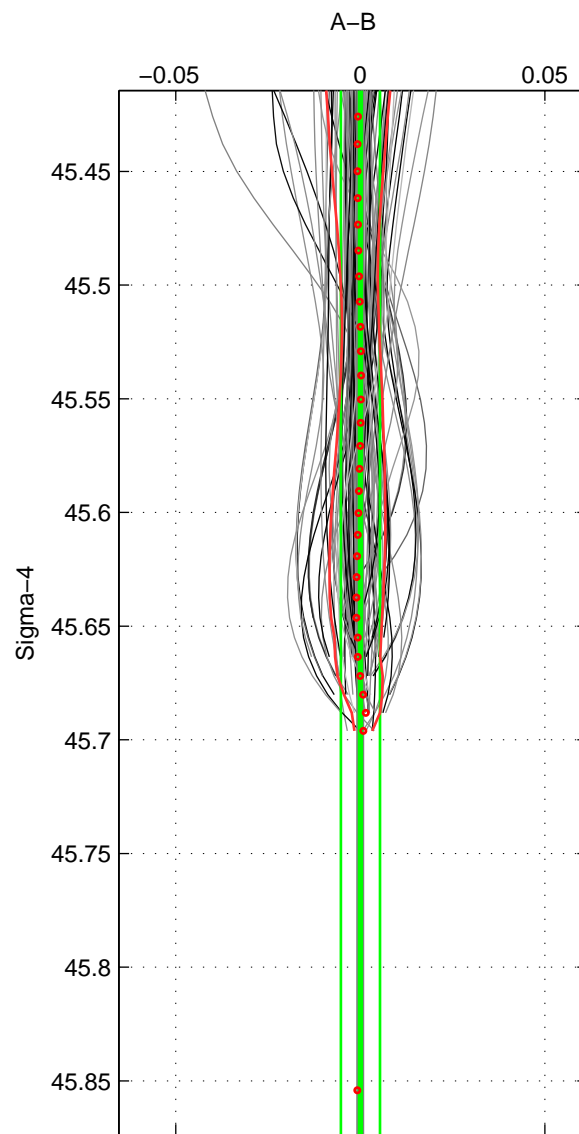

Cruise A (red). Date: Jul 2001 Cruisename: 656-49UF20010710

Cruise B (blue). Date: Apr 2008 Cruisename: 677-49UF20080422

\*\*\* "Favourite" values are means of spaces 1 2.

	Offset	O.StDev	Ratio	R.Stdev	Rating
SIGMA:	0.000	0.005	1.000	0.000	5
THETA:	-0.001	0.001	1.000	0.000	5
DEPTH:	-0.002	0.002	1.000	0.000	3
FAV.:	-0.001	0.003	1.000	0.000	5

Profiles of A: 34  
 Profiles of B: 32  
 Diff profs : 100  
 WMoffset (A-B): 5.0799e-05  
 WMoffset stdev: 0.0052901  
 WMratio (A/B): 1  
 WMratio stdev: 0.00015296

Quality (1-5): 5

Profiles of A: 34  
 Profiles of B: 32  
 Diff profs : 100  
 WMoffset (A-B): -0.0011828  
 WMoffset stdev: 0.0013152  
 WMratio (A/B): 0.99997  
 WMratio stdev: 3.7932e-05

Quality (1-5): 5

Profiles of A: 34  
 Profiles of B: 32  
 Diff profs : 100  
 WMoffset (A-B): -0.0017577  
 WMoffset stdev: 0.0020138  
 WMratio (A/B): 0.99995  
 WMratio stdev: 5.8183e-05

Quality (1-5): 3