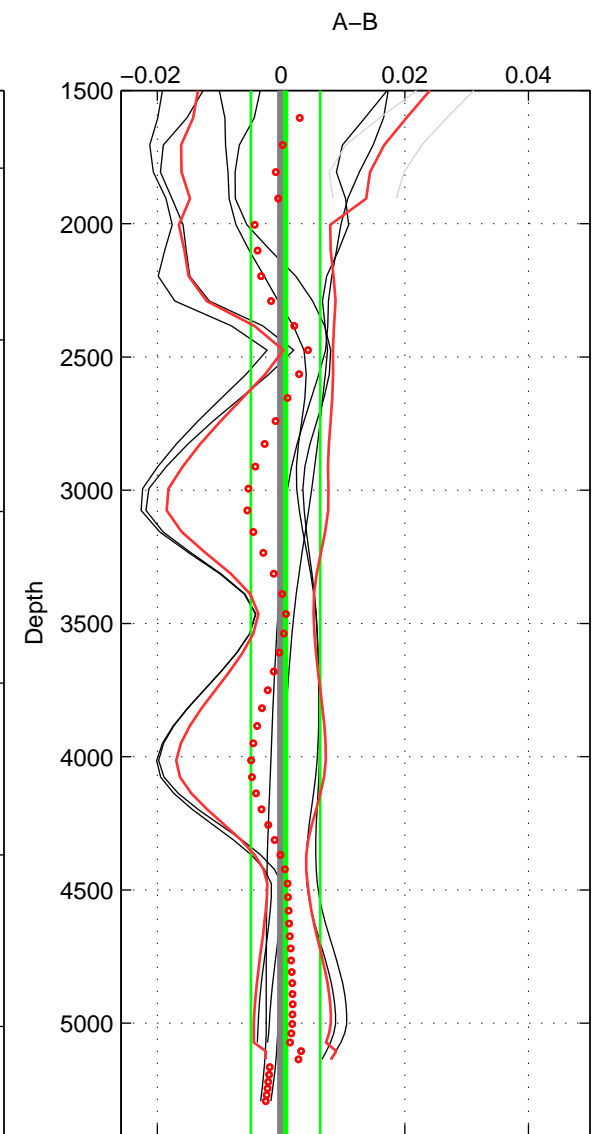

Cruise A (red). Date: May 1999 Cruisename: 584-49NZ19990508

Cruise B (blue). Date: Jun 2001 Cruisename: 591-49NZ20010604

*** "Favourite" values are those of space 2.

	Offset	O.StDev	Ratio	R.Stdev	Rating
SIGMA:	0.001	0.004	1.000	0.000	4
THETA:	0.002	0.006	1.000	0.000	5
DEPTH:	0.001	0.006	1.000	0.000	4
FAV.:	0.002	0.006	1.000	0.000	5

Profiles of A: 4
 Profiles of B: 5
 Diff profs : 8
 WMoffset (A-B): 0.0012197
 WMoffset stdev: 0.0036814
 WMratio (A/B): 1
 WMratio stdev: 0.00010633

Quality (1-5): 4

Profiles of A: 4
 Profiles of B: 5
 Diff profs : 8
 WMoffset (A-B): 0.0019362
 WMoffset stdev: 0.0061289
 WMratio (A/B): 1.0001
 WMratio stdev: 0.00017693

Quality (1-5): 5

Profiles of A: 4
 Profiles of B: 5
 Diff profs : 8
 WMoffset (A-B): 0.0007104
 WMoffset stdev: 0.0056072
 WMratio (A/B): 1
 WMratio stdev: 0.00016166

Quality (1-5): 4