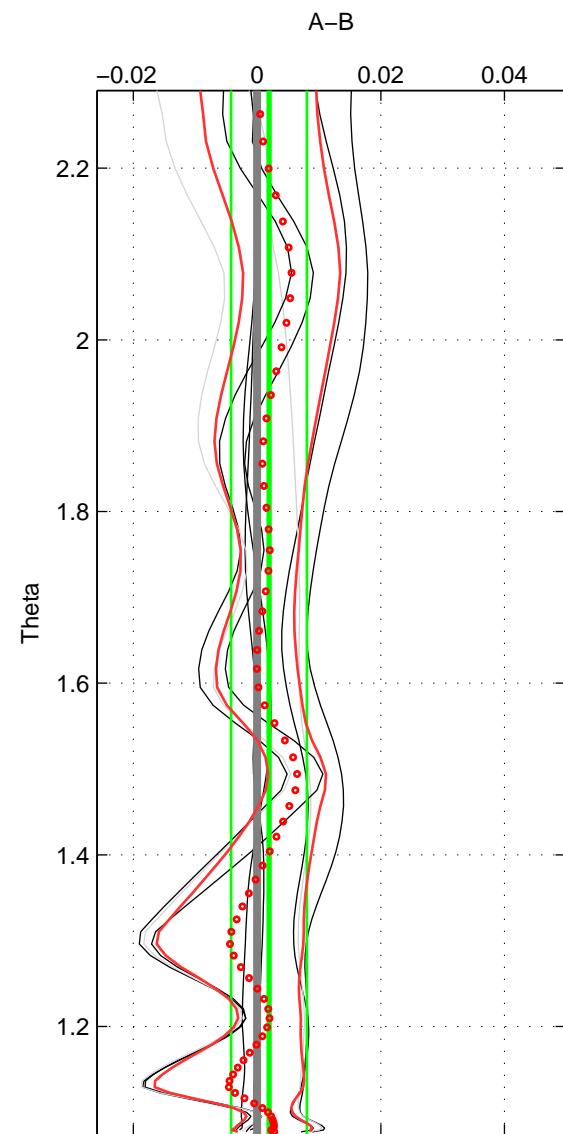

Cruise A (red). Date: May 1999 Cruisename: 584-49NZ19990508

Cruise B (blue). Date: Jun 2001 Cruisename: 591-49NZ20010604

*** "Favourite" values are those of space 2.

	Offset	O.StDev	Ratio	R.Stdev	Rating
SIGMA:	0.001	0.004	1.000	0.000	4
THETA:	0.002	0.006	1.000	0.000	5
DEPTH:	0.001	0.006	1.000	0.000	4
FAV.:	0.002	0.006	1.000	0.000	5

Profiles of A: 4
 Profiles of B: 5
 Diff profs : 8
 WMoffset (A-B): 0.0012197
 WMoffset stdev: 0.0036814
 WMratio (A/B): 1
 WMratio stdev: 0.00010633

Quality (1-5): 4

Profiles of A: 4
 Profiles of B: 5
 Diff profs : 8
 WMoffset (A-B): 0.0019362
 WMoffset stdev: 0.0061289
 WMratio (A/B): 1.0001
 WMratio stdev: 0.00017693

Quality (1-5): 5

Profiles of A: 4
 Profiles of B: 5
 Diff profs : 8
 WMoffset (A-B): 0.0007104
 WMoffset stdev: 0.0056072
 WMratio (A/B): 1
 WMratio stdev: 0.00016166

Quality (1-5): 4