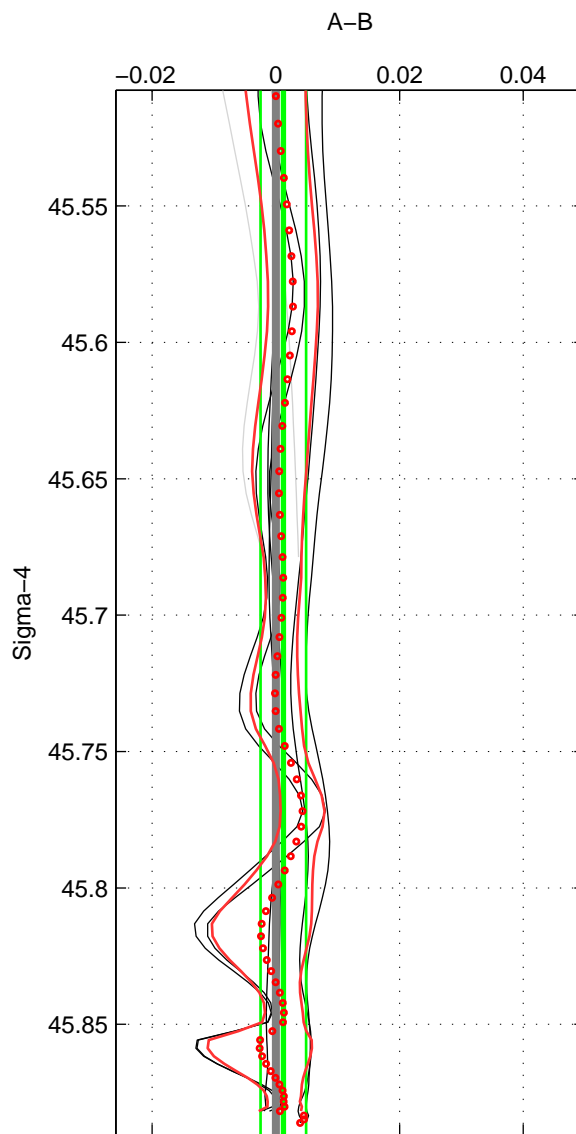

Cruise A (red). Date: May 1999 Cruisename: 584-49NZ19990508

Cruise B (blue). Date: Jun 2001 Cruisename: 591-49NZ20010604

*** "Favourite" values are those of space 2.

	Offset	O.StDev	Ratio	R.Stdev	Rating
SIGMA:	0.001	0.004	1.000	0.000	4
THETA:	0.002	0.006	1.000	0.000	5
DEPTH:	0.001	0.006	1.000	0.000	4
FAV.:	0.002	0.006	1.000	0.000	5

Profiles of A: 4
 Profiles of B: 5
 Diff profs : 8
 WMoffset (A-B): 0.0012197
 WMoffset stdev: 0.0036814
 WMratio (A/B): 1
 WMratio stdev: 0.00010633

Quality (1-5): 4

Profiles of A: 4
 Profiles of B: 5
 Diff profs : 8
 WMoffset (A-B): 0.0019362
 WMoffset stdev: 0.0061289
 WMratio (A/B): 1.0001
 WMratio stdev: 0.00017693

Quality (1-5): 5

Profiles of A: 4
 Profiles of B: 5
 Diff profs : 8
 WMoffset (A-B): 0.0007104
 WMoffset stdev: 0.0056072
 WMratio (A/B): 1
 WMratio stdev: 0.00016166

Quality (1-5): 4