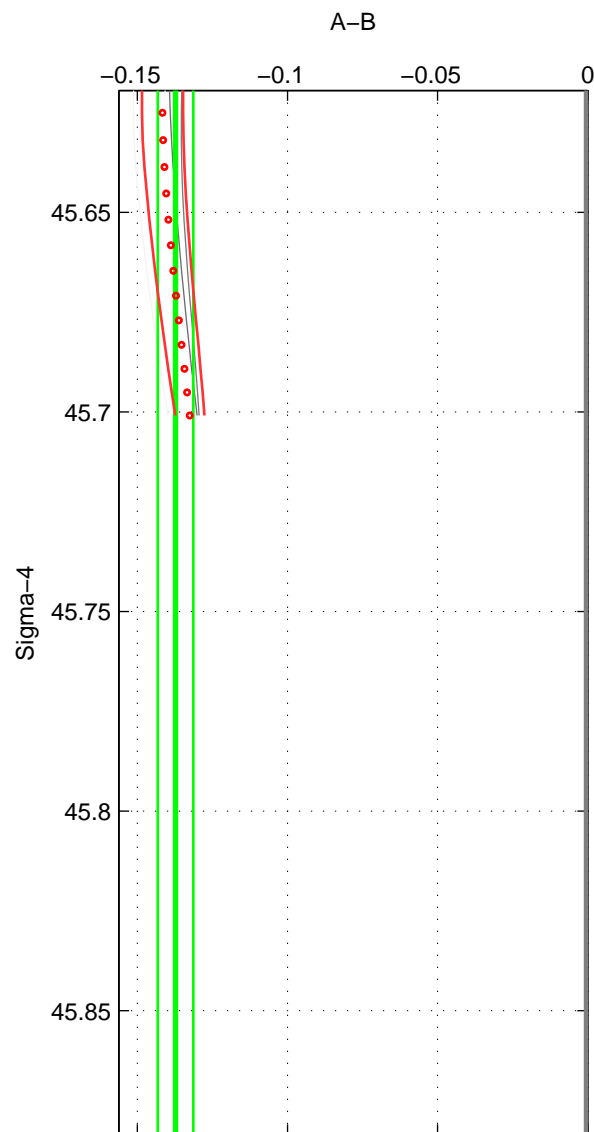

Cruise A (red). Date: Aug 1993 Cruisename: 251-33MW19930704.1

Cruise B (blue). Date: Aug 1994 Cruisename: 328-OMEX1NA

*** "Favourite" values are those of space 1.

	Offset	O.StDev	Ratio	R.Stdev	Rating
SIGMA:	-0.137	0.006	0.996	0.000	3
THETA:	-0.088	0.002	0.997	0.000	2
DEPTH:	-0.082	0.000	0.998	0.000	2
FAV.:	-0.137	0.006	0.996	0.000	3

Profiles of A: 8
 Profiles of B: 1
 Diff profs : 4
 WMoffset (A-B): -0.13726
 WMoffset stdev: 0.0059248
 WMratio (A/B): 0.9961
 WMratio stdev: 0.00016836

Quality (1-5): 3

Please note that statistics are bad.

Profiles of A: 8
 Profiles of B: 1
 Diff profs : 4
 WMoffset (A-B): -0.088272
 WMoffset stdev: 0.0022352
 WMratio (A/B): 0.99749
 WMratio stdev: 6.2615e-05

Quality (1-5): 2

Please note that statistics are bad.

Profiles of A: 8
 Profiles of B: 1
 Diff profs : 4
 WMoffset (A-B): -0.081826
 WMoffset stdev: 0
 WMratio (A/B): 0.99767
 WMratio stdev: 0

Quality (1-5): 2