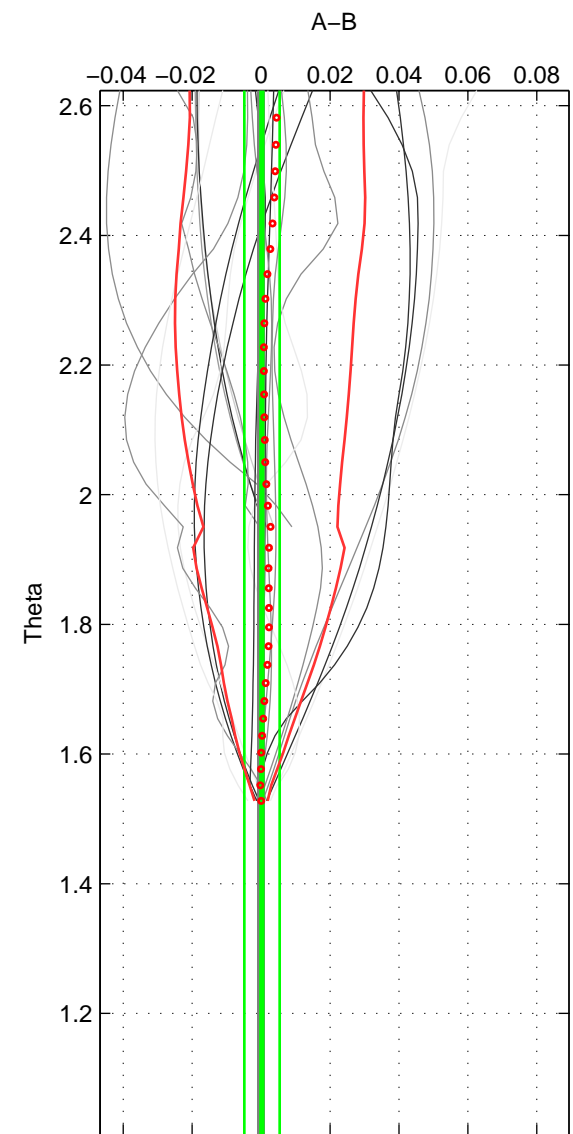

Cruise A (red). Date: Mar 1991 Cruisename: 479-31DS19910307

Cruise B (blue). Date: Nov 1997 Cruisename: 501-325019971101

*** "Favourite" values are those of space 2.

	Offset	O.StDev	Ratio	R.Stdev	Rating
SIGMA:	NaN	NaN	NaN	NaN	NaN
THETA:	0.000	0.005	1.000	0.000	4
DEPTH:	NaN	NaN	NaN	NaN	NaN
FAV. :	0.000	0.005	1.000	0.000	4

Profiles of A: 23
 Profiles of B: 4
 Diff profs : 20
 WMoffset (A-B): 0.0002528
 WMoffset stdev: 0.0051213
 WMratio (A/B): 1
 WMratio stdev: 0.00014776

Quality (1-5): 4