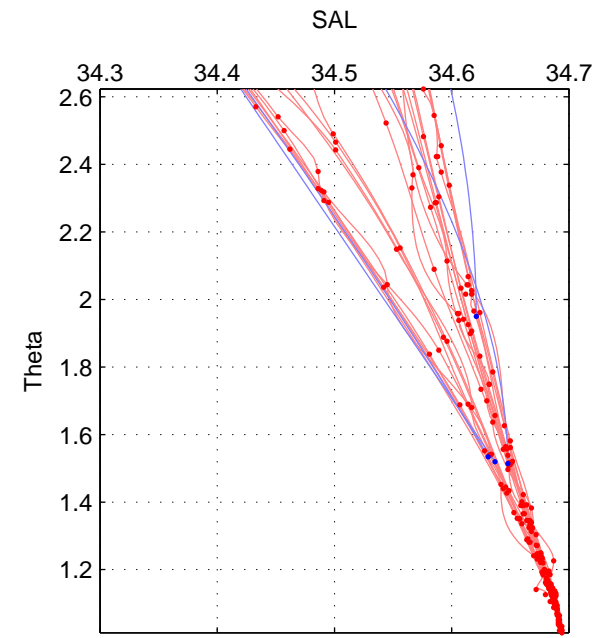

Cruise A (red). Date: Mar 1991 Cruisename: 479-31DS19910307

Cruise B (blue). Date: Nov 1997 Cruisename: 501-325019971101

*** "Favourite" values are those of space 2.

	Offset	O.StDev	Ratio	R.Stdev	Rating
SIGMA:	NaN	NaN	NaN	NaN	NaN
THETA:	0.000	0.005	1.000	0.000	4
DEPTH:	NaN	NaN	NaN	NaN	NaN
FAV. :	0.000	0.005	1.000	0.000	4

Profiles of A: 23
 Profiles of B: 4
 Diff profs : 20
 WMoffset (A-B): 0.0002528
 WMoffset stdev: 0.0051213
 WMratio (A/B): 1
 WMratio stdev: 0.00014776

Quality (1-5): 4