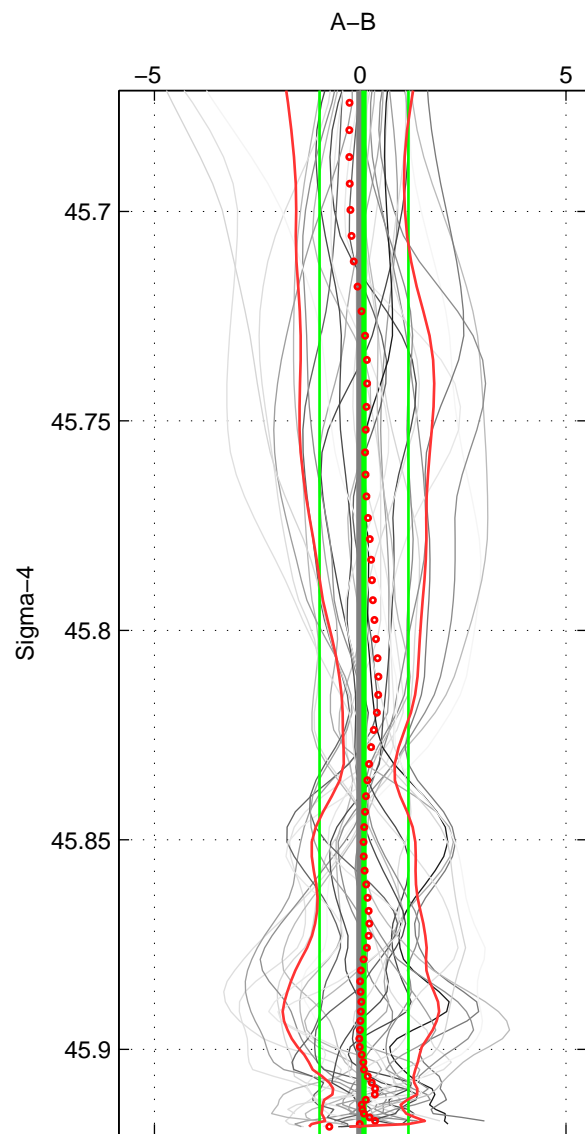

Cruise A (red). Date: Mar 1995 Cruisename: 348-316N19950310

Cruise B (blue). Date: May 1995 Cruisename: 349-316N19950423

\*\*\* "Favourite" values are means of spaces 1 2 3.

	Offset	O.StDev	Ratio	R.Stdev	Rating
SIGMA:	0.000	0.001	1.000	0.000	5
THETA:	0.000	0.001	1.000	0.000	5
DEPTH:	0.000	0.001	1.000	0.000	5
FAV. :	0.000	0.001	1.000	0.000	5

Profiles of A: 7  
 Profiles of B: 5  
 Diff profs : 29  
 WMoffset (A-B): 9.4345e-05  
 WMoffset stdev: 0.0010798  
 WMratio (A/B): 1  
 WMratio stdev: 3.1096e-05

Quality (1-5): 5

Profiles of A: 7  
 Profiles of B: 5  
 Diff profs : 29  
 WMoffset (A-B): 0.00015156  
 WMoffset stdev: 0.0010562  
 WMratio (A/B): 1  
 WMratio stdev: 3.0419e-05

Quality (1-5): 5

Profiles of A: 7  
 Profiles of B: 5  
 Diff profs : 29  
 WMoffset (A-B): 0.00037326  
 WMoffset stdev: 0.00083769  
 WMratio (A/B): 1  
 WMratio stdev: 2.4127e-05

Quality (1-5): 5