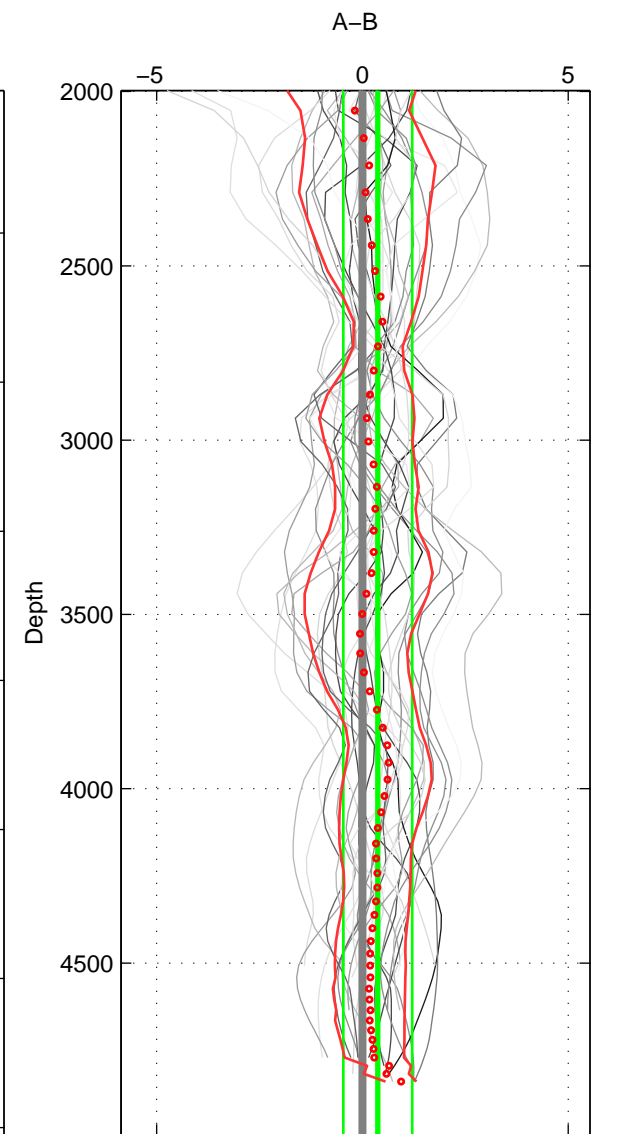

Cruise A (red). Date: Mar 1995 Cruisename: 348-316N19950310

Cruise B (blue). Date: May 1995 Cruisename: 349-316N19950423

\*\*\* "Favourite" values are means of spaces 1 2 3.

	Offset	O.StDev	Ratio	R.Stdev	Rating
SIGMA:	0.000	0.001	1.000	0.000	5
THETA:	0.000	0.001	1.000	0.000	5
DEPTH:	0.000	0.001	1.000	0.000	5
FAV. :	0.000	0.001	1.000	0.000	5

Profiles of A: 7  
 Profiles of B: 5  
 Diff profs : 29  
 WMoffset (A-B): 9.4345e-05  
 WMoffset stdev: 0.0010798  
 WMratio (A/B): 1  
 WMratio stdev: 3.1096e-05

Quality (1-5): 5

Profiles of A: 7  
 Profiles of B: 5  
 Diff profs : 29  
 WMoffset (A-B): 0.00015156  
 WMoffset stdev: 0.0010562  
 WMratio (A/B): 1  
 WMratio stdev: 3.0419e-05

Quality (1-5): 5

Profiles of A: 7  
 Profiles of B: 5  
 Diff profs : 29  
 WMoffset (A-B): 0.00037326  
 WMoffset stdev: 0.00083769  
 WMratio (A/B): 1  
 WMratio stdev: 2.4127e-05

Quality (1-5): 5