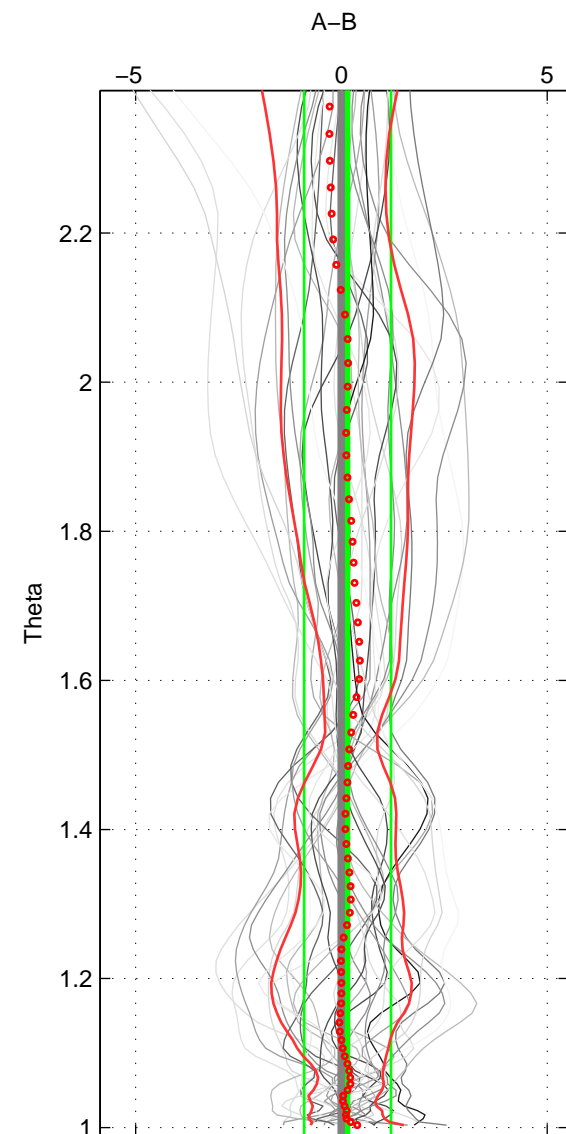

Cruise A (red). Date: Mar 1995 Cruisename: 348-316N19950310

Cruise B (blue). Date: May 1995 Cruisename: 349-316N19950423

\*\*\* "Favourite" values are means of spaces 1 2 3.

	Offset	O.StDev	Ratio	R.Stdev	Rating
SIGMA:	0.000	0.001	1.000	0.000	5
THETA:	0.000	0.001	1.000	0.000	5
DEPTH:	0.000	0.001	1.000	0.000	5
FAV. :	0.000	0.001	1.000	0.000	5

Profiles of A: 7  
 Profiles of B: 5  
 Diff profs : 29  
 WMoffset (A-B): 9.4345e-05  
 WMoffset stdev: 0.0010798  
 WMratio (A/B): 1  
 WMratio stdev: 3.1096e-05

Quality (1-5): 5

Profiles of A: 7  
 Profiles of B: 5  
 Diff profs : 29  
 WMoffset (A-B): 0.00015156  
 WMoffset stdev: 0.0010562  
 WMratio (A/B): 1  
 WMratio stdev: 3.0419e-05

Quality (1-5): 5

Profiles of A: 7  
 Profiles of B: 5  
 Diff profs : 29  
 WMoffset (A-B): 0.00037326  
 WMoffset stdev: 0.00083769  
 WMratio (A/B): 1  
 WMratio stdev: 2.4127e-05

Quality (1-5): 5