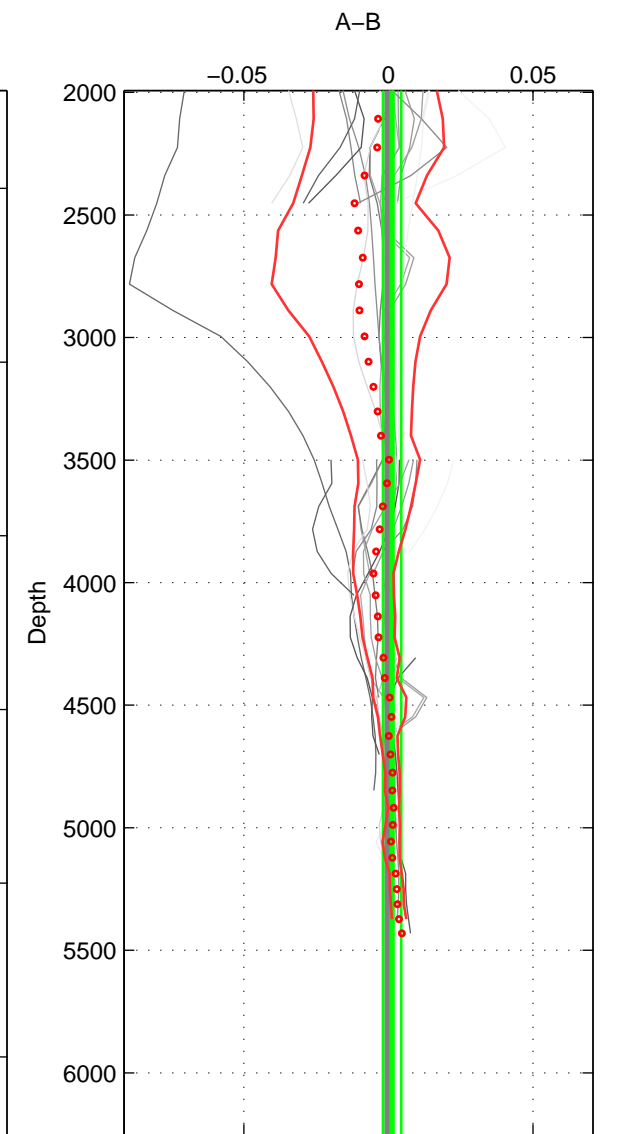

Cruise A (red). Date: Feb 1986 Cruisename: 363-35MF19850224
 Cruise B (blue). Date: Feb 1993 Cruisename: 366-35MF19930123

*** "Favourite" values are means of spaces 1 2 3.

	Offset	O.StDev	Ratio	R.Stdev	Rating
SIGMA:	0.001	0.002	1.000	0.000	5
THETA:	0.000	0.002	1.000	0.000	5
DEPTH:	0.001	0.003	1.000	0.000	5
FAV. :	0.001	0.002	1.000	0.000	5

Profiles of A: 6
 Profiles of B: 15
 Diff profs : 19
 WMoffset (A-B): 0.00078008
 WMoffset stdev: 0.0018856
 WMratio (A/B): 1
 WMratio stdev: 5.4418e-05

Quality (1-5): 5

Profiles of A: 6
 Profiles of B: 15
 Diff profs : 19
 WMoffset (A-B): 0.00043025
 WMoffset stdev: 0.0019897
 WMratio (A/B): 1
 WMratio stdev: 5.7419e-05

Quality (1-5): 5

Profiles of A: 7
 Profiles of B: 15
 Diff profs : 21
 WMoffset (A-B): 0.0012712
 WMoffset stdev: 0.0031403
 WMratio (A/B): 1
 WMratio stdev: 9.0627e-05

Quality (1-5): 5