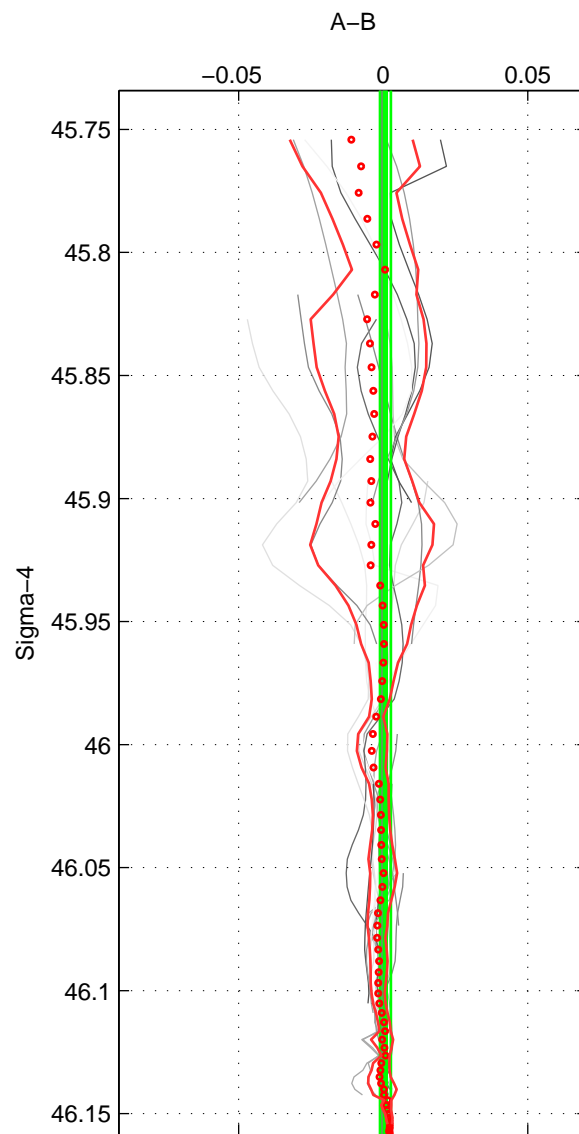

Cruise A (red). Date: Feb 1986 Cruisename: 363-35MF19850224
 Cruise B (blue). Date: Feb 1993 Cruisename: 366-35MF19930123

*** "Favourite" values are means of spaces 1 2 3.

	Offset	O.StDev	Ratio	R.Stdev	Rating
SIGMA:	0.001	0.002	1.000	0.000	5
THETA:	0.000	0.002	1.000	0.000	5
DEPTH:	0.001	0.003	1.000	0.000	5
FAV. :	0.001	0.002	1.000	0.000	5

Profiles of A: 6
 Profiles of B: 15
 Diff profs : 19
 WMoffset (A-B): 0.00078008
 WMoffset stdev: 0.0018856
 WMratio (A/B): 1
 WMratio stdev: 5.4418e-05

Quality (1-5): 5

Profiles of A: 6
 Profiles of B: 15
 Diff profs : 19
 WMoffset (A-B): 0.00043025
 WMoffset stdev: 0.0019897
 WMratio (A/B): 1
 WMratio stdev: 5.7419e-05

Quality (1-5): 5

Profiles of A: 7
 Profiles of B: 15
 Diff profs : 21
 WMoffset (A-B): 0.0012712
 WMoffset stdev: 0.0031403
 WMratio (A/B): 1
 WMratio stdev: 9.0627e-05

Quality (1-5): 5