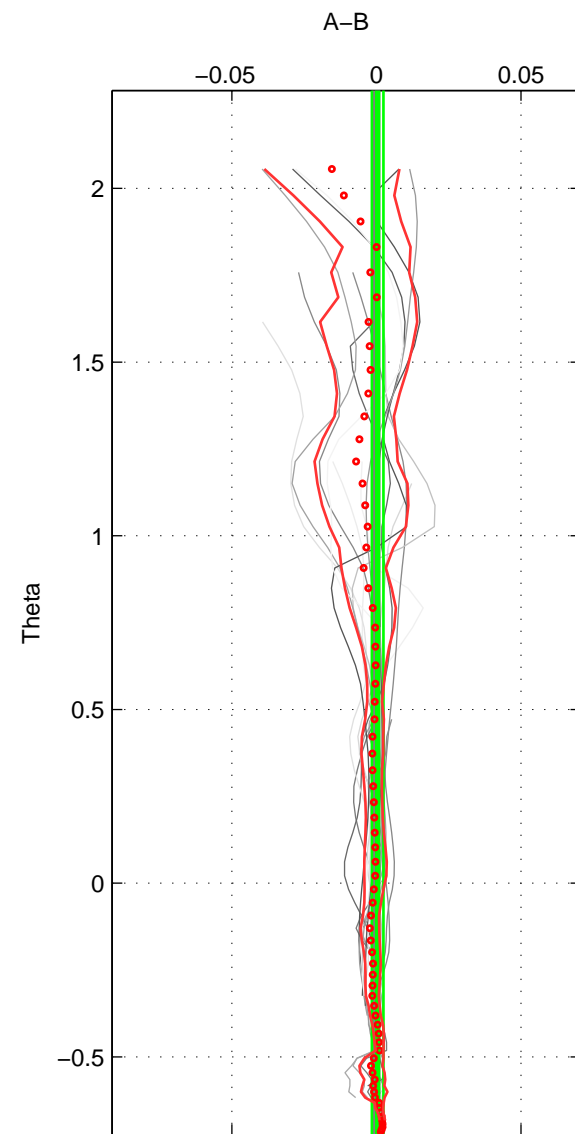

Cruise A (red). Date: Feb 1986 Cruisename: 363-35MF19850224
 Cruise B (blue). Date: Feb 1993 Cruisename: 366-35MF19930123

*** "Favourite" values are means of spaces 1 2 3.

	Offset	O.StDev	Ratio	R.Stdev	Rating
SIGMA:	0.001	0.002	1.000	0.000	5
THETA:	0.000	0.002	1.000	0.000	5
DEPTH:	0.001	0.003	1.000	0.000	5
FAV. :	0.001	0.002	1.000	0.000	5

Profiles of A: 6
 Profiles of B: 15
 Diff profs : 19
 WMoffset (A-B): 0.00078008
 WMoffset stdev: 0.0018856
 WMratio (A/B): 1
 WMratio stdev: 5.4418e-05

Quality (1-5): 5

Profiles of A: 6
 Profiles of B: 15
 Diff profs : 19
 WMoffset (A-B): 0.00043025
 WMoffset stdev: 0.0019897
 WMratio (A/B): 1
 WMratio stdev: 5.7419e-05

Quality (1-5): 5

Profiles of A: 7
 Profiles of B: 15
 Diff profs : 21
 WMoffset (A-B): 0.0012712
 WMoffset stdev: 0.0031403
 WMratio (A/B): 1
 WMratio stdev: 9.0627e-05

Quality (1-5): 5