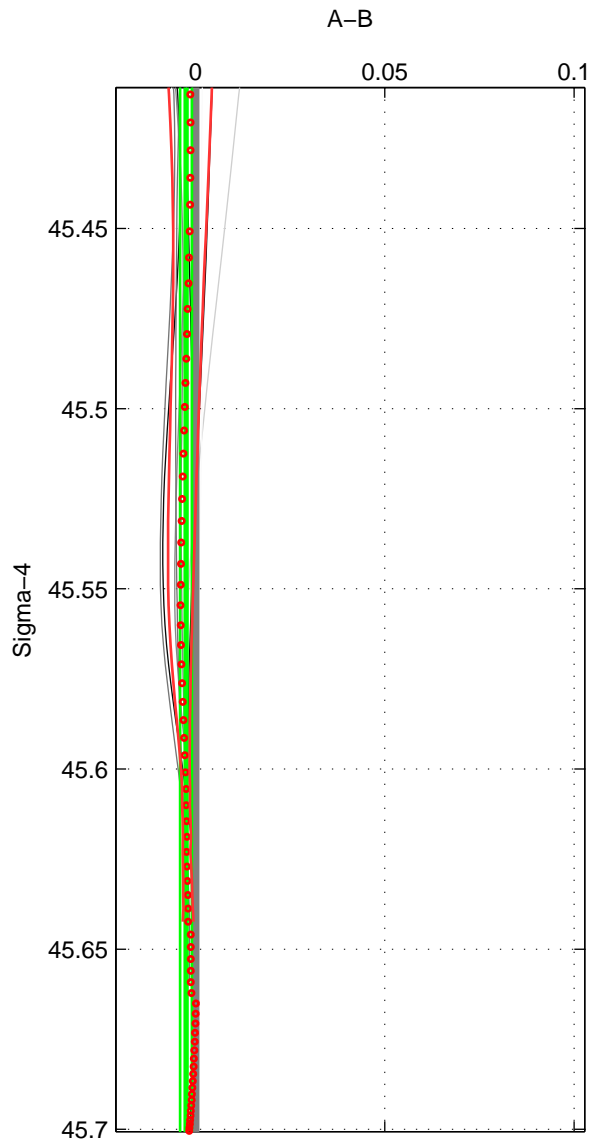

Cruise A (red). Date: Nov 2001 Cruisename: 695-49UP20011010

Cruise B (blue). Date: Jul 2002 Cruisename: 697-49UP20020620

\*\*\* "Favourite" values are means of spaces 1 2.

	Offset	O.StDev	Ratio	R.Stdev	Rating
SIGMA:	-0.002	0.002	1.000	0.000	4
THETA:	-0.004	0.003	1.000	0.000	4
DEPTH:	0.020	0.019	1.001	0.001	3
FAV.:	-0.003	0.002	1.000	0.000	4

Profiles of A: 3  
 Profiles of B: 12  
 Diff profs : 10  
 WMoffset (A-B): -0.0024608  
 WMoffset stdev: 0.0015648  
 WMratio (A/B): 0.99993  
 WMratio stdev: 4.5264e-05

Quality (1-5): 4

Profiles of A: 3  
 Profiles of B: 13  
 Diff profs : 10  
 WMoffset (A-B): -0.0040168  
 WMoffset stdev: 0.0026004  
 WMratio (A/B): 0.99988  
 WMratio stdev: 7.5218e-05

Quality (1-5): 4

Profiles of A: 3  
 Profiles of B: 12  
 Diff profs : 10  
 WMoffset (A-B): 0.020435  
 WMoffset stdev: 0.019193  
 WMratio (A/B): 1.0006  
 WMratio stdev: 0.00055579

Quality (1-5): 3