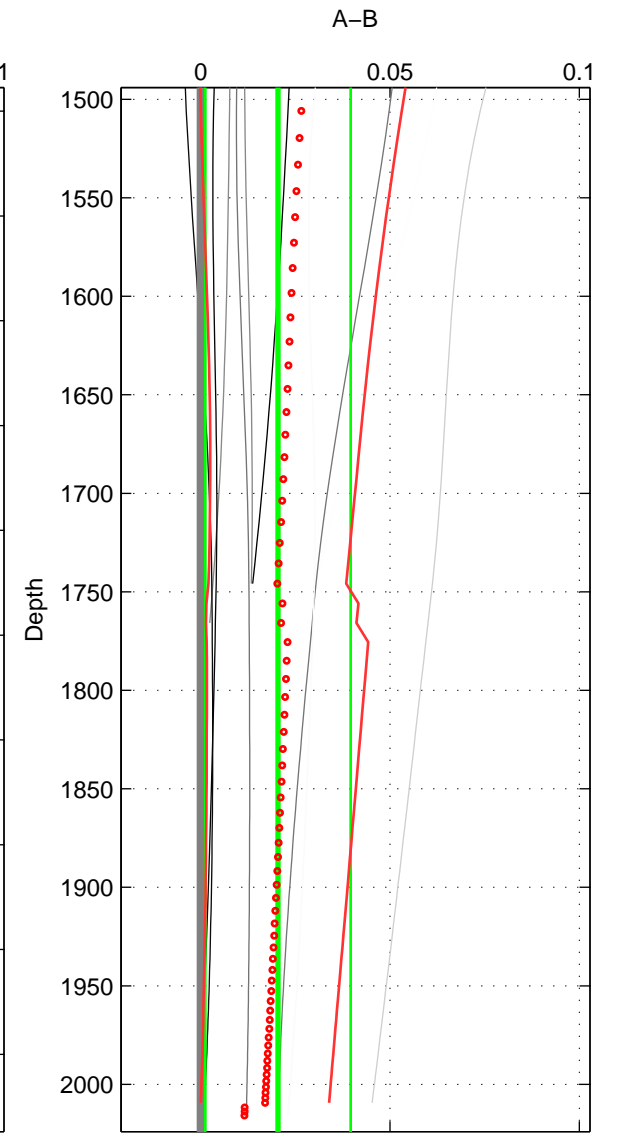

Cruise A (red). Date: Nov 2001 Cruisename: 695-49UP20011010

Cruise B (blue). Date: Jul 2002 Cruisename: 697-49UP20020620

\*\*\* "Favourite" values are means of spaces 1 2.

	Offset	O.StDev	Ratio	R.Stdev	Rating
SIGMA:	-0.002	0.002	1.000	0.000	4
THETA:	-0.004	0.003	1.000	0.000	4
DEPTH:	0.020	0.019	1.001	0.001	3
FAV.:	-0.003	0.002	1.000	0.000	4

Profiles of A: 3  
 Profiles of B: 12  
 Diff profs : 10  
 WMoffset (A-B): -0.0024608  
 WMoffset stdev: 0.0015648  
 WMratio (A/B): 0.99993  
 WMratio stdev: 4.5264e-05

Quality (1-5): 4

Profiles of A: 3  
 Profiles of B: 13  
 Diff profs : 10  
 WMoffset (A-B): -0.0040168  
 WMoffset stdev: 0.0026004  
 WMratio (A/B): 0.99988  
 WMratio stdev: 7.5218e-05

Quality (1-5): 4

Profiles of A: 3  
 Profiles of B: 12  
 Diff profs : 10  
 WMoffset (A-B): 0.020435  
 WMoffset stdev: 0.019193  
 WMratio (A/B): 1.0006  
 WMratio stdev: 0.00055579

Quality (1-5): 3