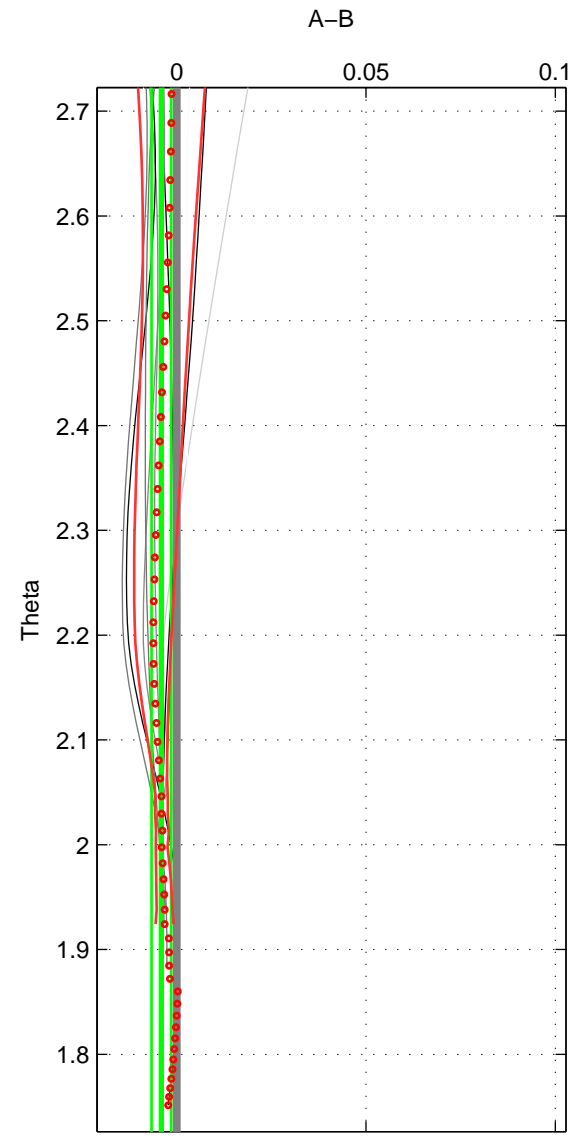

Cruise A (red). Date: Nov 2001 Cruisename: 695-49UP20011010

Cruise B (blue). Date: Jul 2002 Cruisename: 697-49UP20020620

\*\*\* "Favourite" values are means of spaces 1 2.

	Offset	O.StDev	Ratio	R.Stdev	Rating
SIGMA:	-0.002	0.002	1.000	0.000	4
THETA:	-0.004	0.003	1.000	0.000	4
DEPTH:	0.020	0.019	1.001	0.001	3
FAV.:	-0.003	0.002	1.000	0.000	4

Profiles of A: 3  
 Profiles of B: 12  
 Diff profs : 10  
 WMoffset (A-B): -0.0024608  
 WMoffset stdev: 0.0015648  
 WMratio (A/B): 0.99993  
 WMratio stdev: 4.5264e-05

Quality (1-5): 4

Profiles of A: 3  
 Profiles of B: 13  
 Diff profs : 10  
 WMoffset (A-B): -0.0040168  
 WMoffset stdev: 0.0026004  
 WMratio (A/B): 0.99988  
 WMratio stdev: 7.5218e-05

Quality (1-5): 4

Profiles of A: 3  
 Profiles of B: 12  
 Diff profs : 10  
 WMoffset (A-B): 0.020435  
 WMoffset stdev: 0.019193  
 WMratio (A/B): 1.0006  
 WMratio stdev: 0.00055579

Quality (1-5): 3