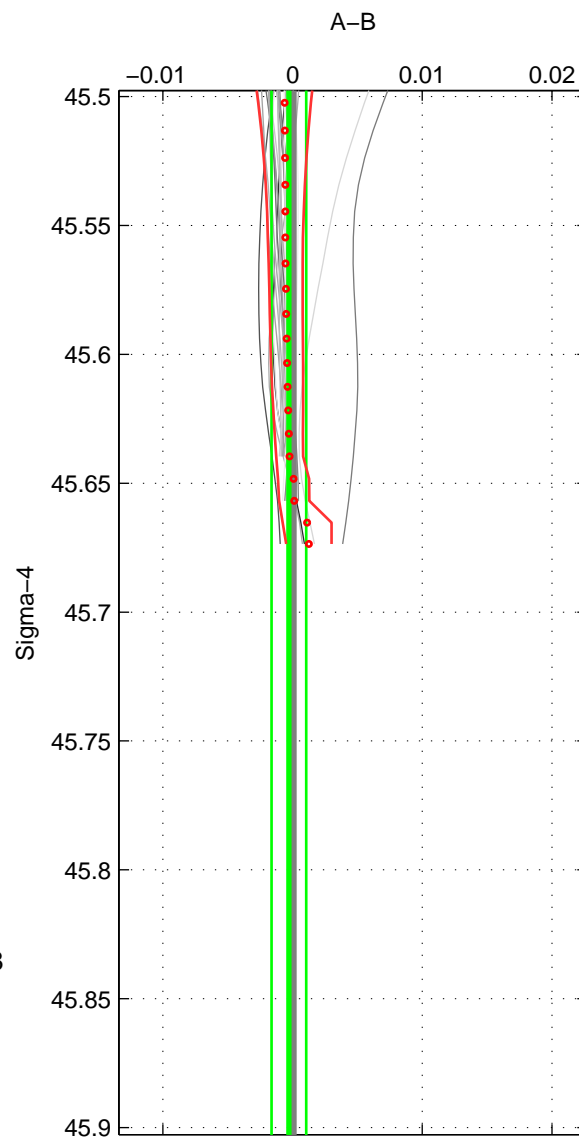

Cruise A (red). Date: Jun 2005 Cruisename: 605-49NZ20050525

Cruise B (blue). Date: Feb 2007 Cruisename: 714-49UP20070118

*** "Favourite" values are means of spaces 1 2.

	Offset	O.StDev	Ratio	R.Stdev	Rating
SIGMA:	-0.000	0.001	1.000	0.000	4
THETA:	0.000	0.003	1.000	0.000	4
DEPTH:	0.001	0.001	1.000	0.000	3
FAV. :	-0.000	0.002	1.000	0.000	4

Profiles of A: 19
 Profiles of B: 3
 Diff profs : 29
 WMoffset (A-B): -0.00028667
 WMoffset stdev: 0.0013395
 WMratio (A/B): 0.99999
 WMratio stdev: 3.8741e-05

Quality (1-5): 4

Profiles of A: 19
 Profiles of B: 3
 Diff profs : 29
 WMoffset (A-B): 0.00016005
 WMoffset stdev: 0.0027501
 WMratio (A/B): 1
 WMratio stdev: 7.9596e-05

Quality (1-5): 4

Profiles of A: 19
 Profiles of B: 3
 Diff profs : 29
 WMoffset (A-B): 0.0011593
 WMoffset stdev: 0.0010649
 WMratio (A/B): 1
 WMratio stdev: 3.0766e-05

Quality (1-5): 3

Please note that statistics are bad.