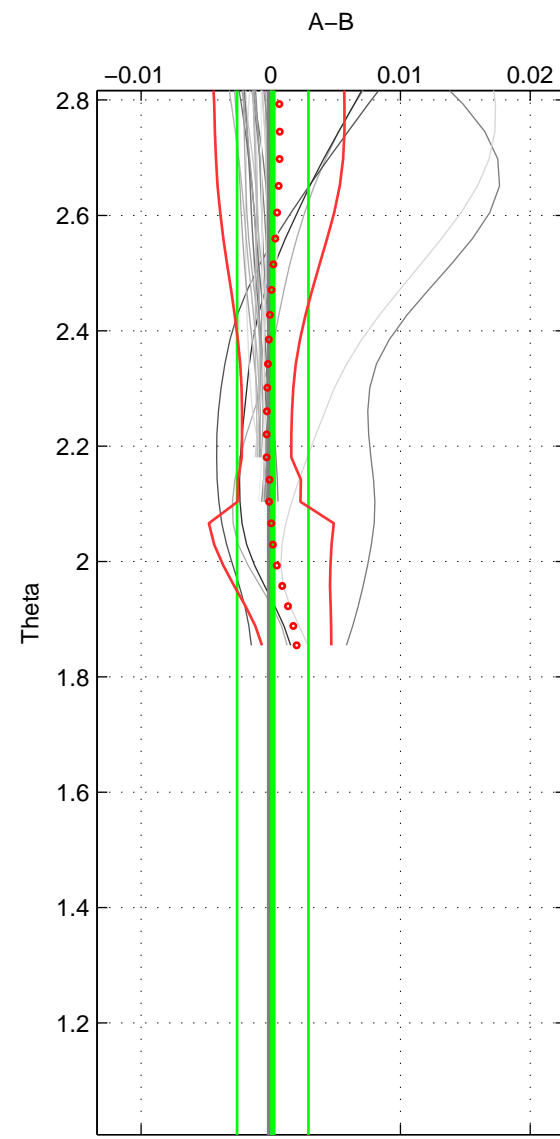

Cruise A (red). Date: Jun 2005 Cruisename: 605-49NZ20050525

Cruise B (blue). Date: Feb 2007 Cruisename: 714-49UP20070118

*** "Favourite" values are means of spaces 1 2.

	Offset	O.StDev	Ratio	R.Stdev	Rating
SIGMA:	-0.000	0.001	1.000	0.000	4
THETA:	0.000	0.003	1.000	0.000	4
DEPTH:	0.001	0.001	1.000	0.000	3
FAV. :	-0.000	0.002	1.000	0.000	4

Profiles of A: 19
 Profiles of B: 3
 Diff profs : 29
 WMoffset (A-B): -0.00028667
 WMoffset stdev: 0.0013395
 WMratio (A/B): 0.99999
 WMratio stdev: 3.8741e-05

Quality (1-5): 4

Profiles of A: 19
 Profiles of B: 3
 Diff profs : 29
 WMoffset (A-B): 0.00016005
 WMoffset stdev: 0.0027501
 WMratio (A/B): 1
 WMratio stdev: 7.9596e-05

Quality (1-5): 4

Profiles of A: 19
 Profiles of B: 3
 Diff profs : 29
 WMoffset (A-B): 0.0011593
 WMoffset stdev: 0.0010649
 WMratio (A/B): 1
 WMratio stdev: 3.0766e-05

Quality (1-5): 3

Please note that statistics are bad.