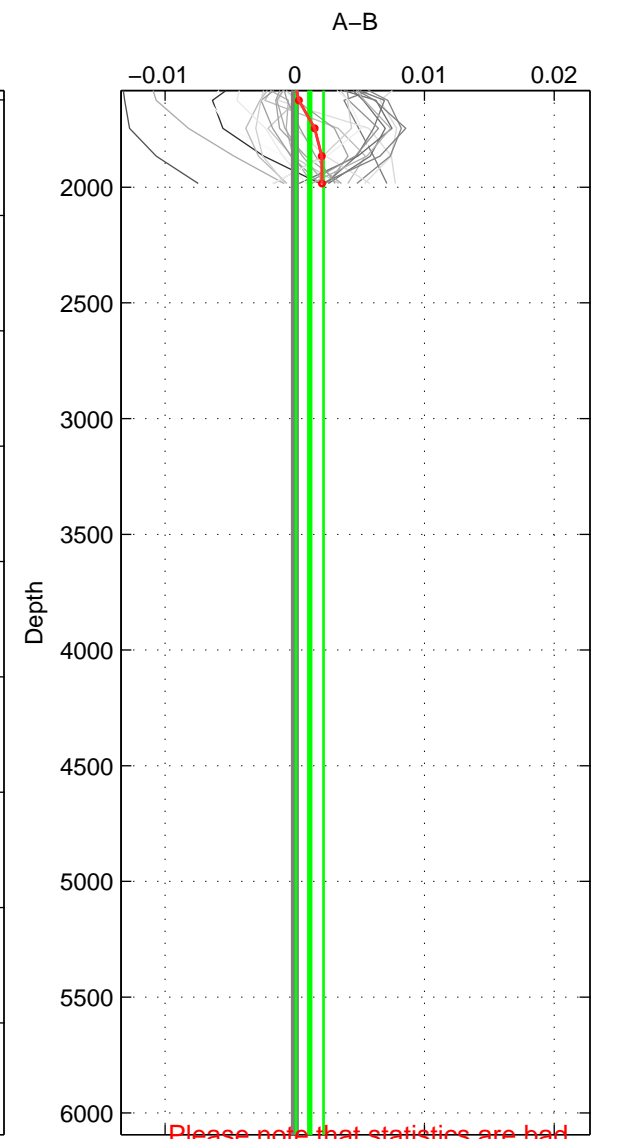

Cruise A (red). Date: Jun 2005 Cruisename: 605-49NZ20050525

Cruise B (blue). Date: Feb 2007 Cruisename: 714-49UP20070118

*** "Favourite" values are means of spaces 1 2.

	Offset	O.StDev	Ratio	R.Stdev	Rating
SIGMA:	-0.000	0.001	1.000	0.000	4
THETA:	0.000	0.003	1.000	0.000	4
DEPTH:	0.001	0.001	1.000	0.000	3
FAV. :	-0.000	0.002	1.000	0.000	4

Profiles of A: 19
 Profiles of B: 3
 Diff profs : 29
 WMoffset (A-B): -0.00028667
 WMoffset stdev: 0.0013395
 WMratio (A/B): 0.99999
 WMratio stdev: 3.8741e-05

Quality (1-5): 4

Profiles of A: 19
 Profiles of B: 3
 Diff profs : 29
 WMoffset (A-B): 0.00016005
 WMoffset stdev: 0.0027501
 WMratio (A/B): 1
 WMratio stdev: 7.9596e-05

Quality (1-5): 4

Profiles of A: 19
 Profiles of B: 3
 Diff profs : 29
 WMoffset (A-B): 0.0011593
 WMoffset stdev: 0.0010649
 WMratio (A/B): 1
 WMratio stdev: 3.0766e-05

Quality (1-5): 3

Please note that statistics are bad.