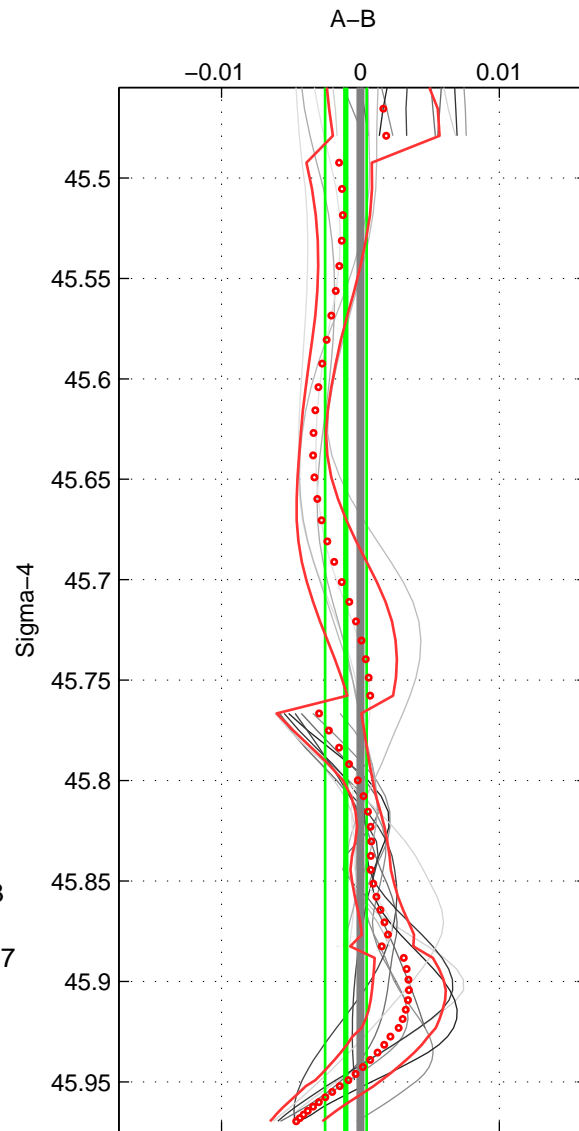

Cruise A (red). Date: Feb 2009 Cruisename: 399-09SS20090203  
 Cruise B (blue). Date: Apr 1992 Cruisename: 512-33MW19920227

\*\*\* "Favourite" values are means of spaces 1 2.

	Offset	O.StDev	Ratio	R.Stdev	Rating
SIGMA:	-0.001	0.001	1.000	0.000	5
THETA:	-0.000	0.002	1.000	0.000	5
DEPTH:	-0.001	0.002	1.000	0.000	4
FAV. :	-0.001	0.002	1.000	0.000	5

Profiles of A: 20  
 Profiles of B: 4  
 Diff profs : 20  
 WMoffset (A-B): -0.0010516  
 WMoffset stdev: 0.0014934  
 WMratio (A/B): 0.99997  
 WMratio stdev: 4.3092e-05

Quality (1-5): 5

Profiles of A: 20  
 Profiles of B: 4  
 Diff profs : 23  
 WMoffset (A-B): -0.00030755  
 WMoffset stdev: 0.002406  
 WMratio (A/B): 0.99999  
 WMratio stdev: 6.9371e-05

Quality (1-5): 5

Profiles of A: 20  
 Profiles of B: 4  
 Diff profs : 22  
 WMoffset (A-B): -0.00072415  
 WMoffset stdev: 0.0023752  
 WMratio (A/B): 0.99998  
 WMratio stdev: 6.8485e-05

Quality (1-5): 4