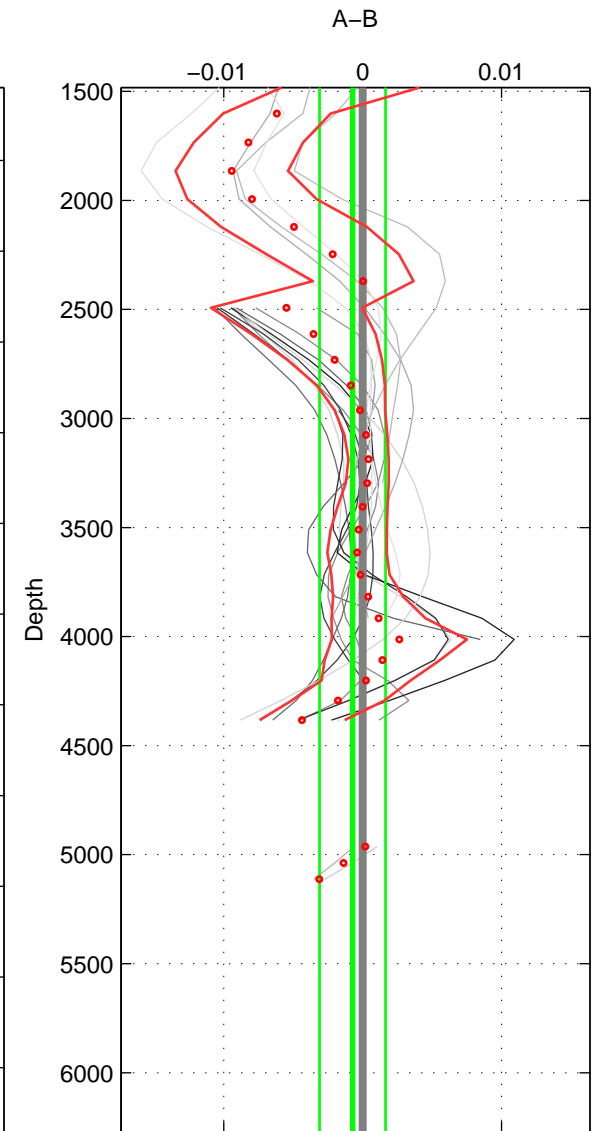

Cruise A (red). Date: Feb 2009 Cruisename: 399-09SS20090203  
 Cruise B (blue). Date: Apr 1992 Cruisename: 512-33MW19920227

\*\*\* "Favourite" values are means of spaces 1 2.

	Offset	O.StDev	Ratio	R.Stdev	Rating
SIGMA:	-0.001	0.001	1.000	0.000	5
THETA:	-0.000	0.002	1.000	0.000	5
DEPTH:	-0.001	0.002	1.000	0.000	4
FAV. :	-0.001	0.002	1.000	0.000	5

Profiles of A: 20  
 Profiles of B: 4  
 Diff profs : 20  
 WMoffset (A-B): -0.0010516  
 WMoffset stdev: 0.0014934  
 WMratio (A/B): 0.99997  
 WMratio stdev: 4.3092e-05

Quality (1-5): 5

Profiles of A: 20  
 Profiles of B: 4  
 Diff profs : 23  
 WMoffset (A-B): -0.00030755  
 WMoffset stdev: 0.002406  
 WMratio (A/B): 0.99999  
 WMratio stdev: 6.9371e-05

Quality (1-5): 5

Profiles of A: 20  
 Profiles of B: 4  
 Diff profs : 22  
 WMoffset (A-B): -0.00072415  
 WMoffset stdev: 0.0023752  
 WMratio (A/B): 0.99998  
 WMratio stdev: 6.8485e-05

Quality (1-5): 4