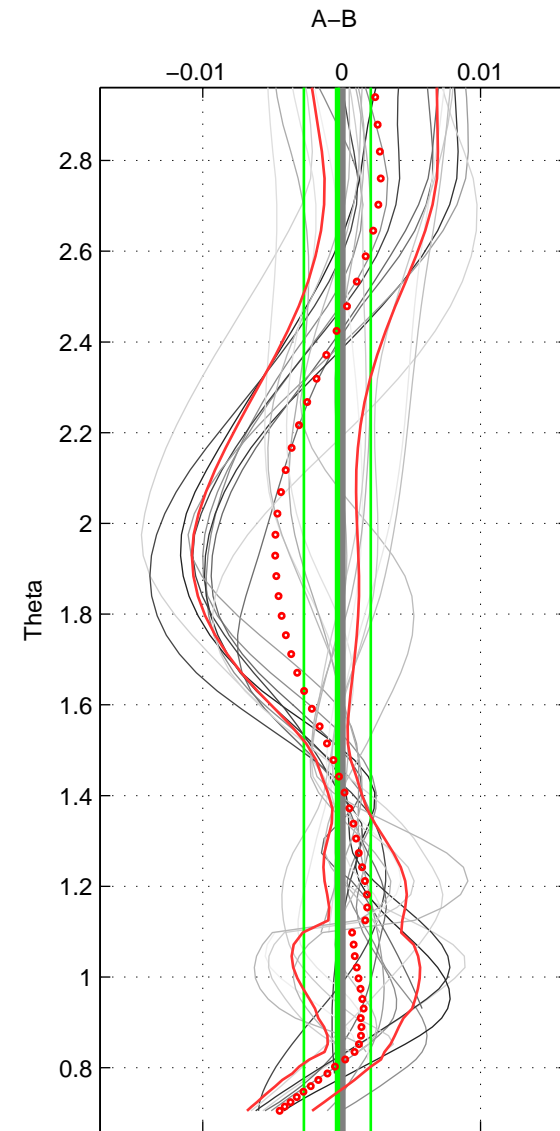

Cruise A (red). Date: Feb 2009 Cruisename: 399-09SS20090203  
 Cruise B (blue). Date: Apr 1992 Cruisename: 512-33MW19920227

\*\*\* "Favourite" values are means of spaces 1 2.

	Offset	O.StDev	Ratio	R.Stdev	Rating
SIGMA:	-0.001	0.001	1.000	0.000	5
THETA:	-0.000	0.002	1.000	0.000	5
DEPTH:	-0.001	0.002	1.000	0.000	4
FAV. :	-0.001	0.002	1.000	0.000	5

Profiles of A: 20  
 Profiles of B: 4  
 Diff profs : 20  
 WMoffset (A-B): -0.0010516  
 WMoffset stdev: 0.0014934  
 WMratio (A/B): 0.99997  
 WMratio stdev: 4.3092e-05

Quality (1-5): 5

Profiles of A: 20  
 Profiles of B: 4  
 Diff profs : 23  
 WMoffset (A-B): -0.00030755  
 WMoffset stdev: 0.002406  
 WMratio (A/B): 0.99999  
 WMratio stdev: 6.9371e-05

Quality (1-5): 5

Profiles of A: 20  
 Profiles of B: 4  
 Diff profs : 22  
 WMoffset (A-B): -0.00072415  
 WMoffset stdev: 0.0023752  
 WMratio (A/B): 0.99998  
 WMratio stdev: 6.8485e-05

Quality (1-5): 4