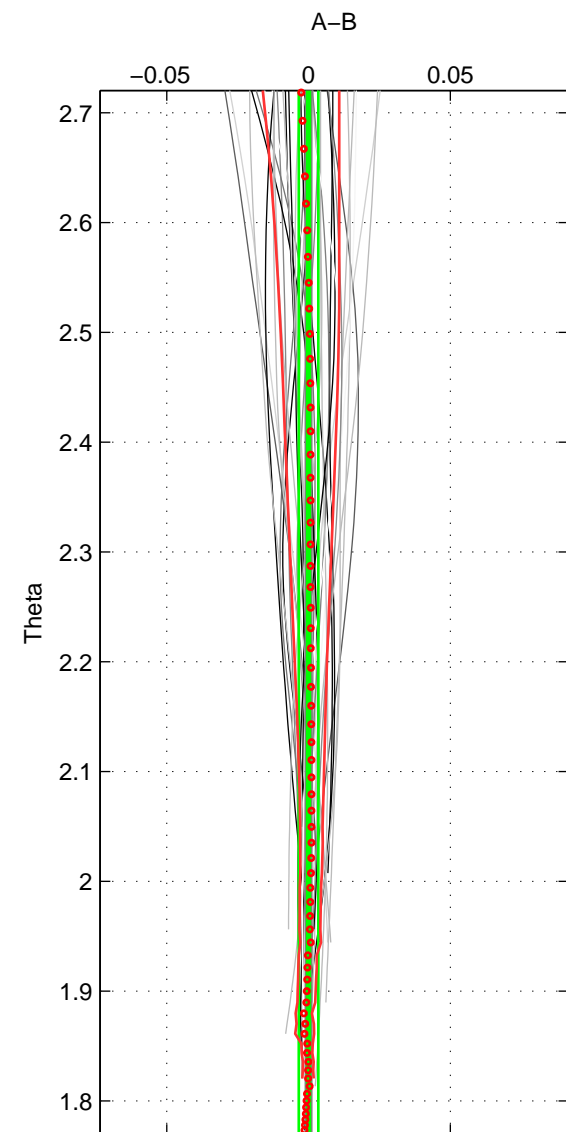

Cruise A (red). Date: Feb 2008 Cruisename: 676-49UF20080117

Cruise B (blue). Date: Jul 2002 Cruisename: 697-49UP20020620

\*\*\* "Favourite" values are means of spaces 1 2 3.

|        | Offset | O.StDev | Ratio | R.Stdev | Rating |
|--------|--------|---------|-------|---------|--------|
| SIGMA: | 0.000  | 0.002   | 1.000 | 0.000   | 4      |
| THETA: | -0.000 | 0.003   | 1.000 | 0.000   | 4      |
| DEPTH: | 0.001  | 0.018   | 1.000 | 0.001   | 4      |
| FAV.:  | 0.000  | 0.008   | 1.000 | 0.000   | 4      |

Profiles of A: 10  
 Profiles of B: 11  
 Diff profs : 34  
 WMoffset (A-B): 7.506e-06  
 WMoffset stdev: 0.0020434  
 WMratio (A/B): 1  
 WMratio stdev: 5.9069e-05

Quality (1-5): 4

Profiles of A: 10  
 Profiles of B: 11  
 Diff profs : 34  
 WMoffset (A-B): -3.2399e-05  
 WMoffset stdev: 0.0034515  
 WMratio (A/B): 1  
 WMratio stdev: 9.9779e-05

Quality (1-5): 4

Profiles of A: 10  
 Profiles of B: 11  
 Diff profs : 34  
 WMoffset (A-B): 0.0014438  
 WMoffset stdev: 0.017521  
 WMratio (A/B): 1  
 WMratio stdev: 0.00050702

Quality (1-5): 4