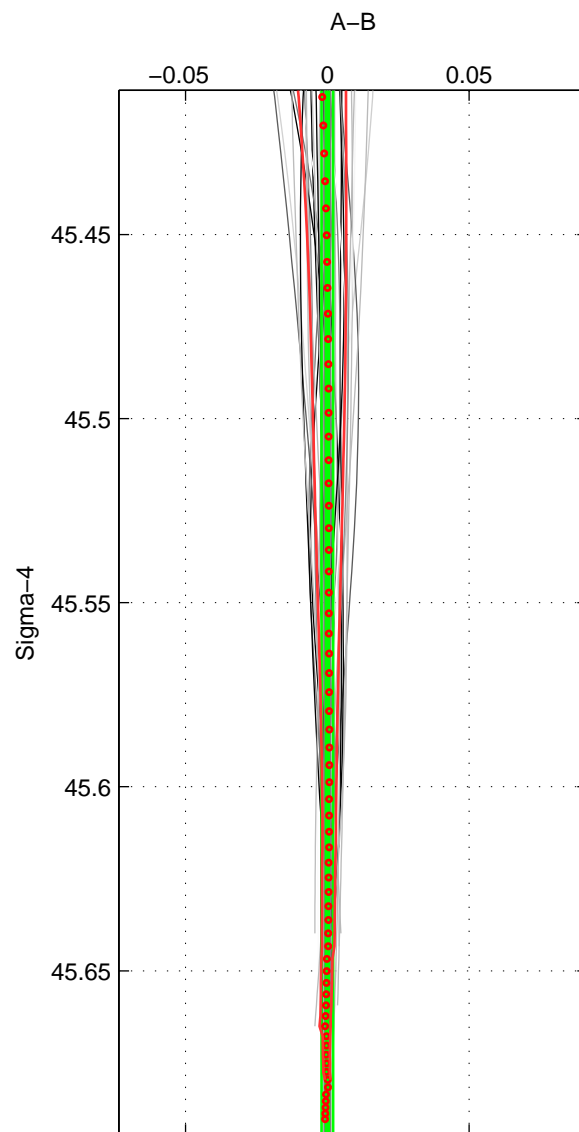

Cruise A (red). Date: Feb 2008 Cruisename: 676-49UF20080117

Cruise B (blue). Date: Jul 2002 Cruisename: 697-49UP20020620

\*\*\* "Favourite" values are means of spaces 1 2 3.

|        | Offset | O.StDev | Ratio | R.Stdev | Rating |
|--------|--------|---------|-------|---------|--------|
| SIGMA: | 0.000  | 0.002   | 1.000 | 0.000   | 4      |
| THETA: | -0.000 | 0.003   | 1.000 | 0.000   | 4      |
| DEPTH: | 0.001  | 0.018   | 1.000 | 0.001   | 4      |
| FAV.:  | 0.000  | 0.008   | 1.000 | 0.000   | 4      |

Profiles of A: 10  
 Profiles of B: 11  
 Diff profs : 34  
 WMoffset (A-B): 7.506e-06  
 WMoffset stdev: 0.0020434  
 WMratio (A/B): 1  
 WMratio stdev: 5.9069e-05

Quality (1-5): 4

Profiles of A: 10  
 Profiles of B: 11  
 Diff profs : 34  
 WMoffset (A-B): -3.2399e-05  
 WMoffset stdev: 0.0034515  
 WMratio (A/B): 1  
 WMratio stdev: 9.9779e-05

Quality (1-5): 4

Profiles of A: 10  
 Profiles of B: 11  
 Diff profs : 34  
 WMoffset (A-B): 0.0014438  
 WMoffset stdev: 0.017521  
 WMratio (A/B): 1  
 WMratio stdev: 0.00050702

Quality (1-5): 4