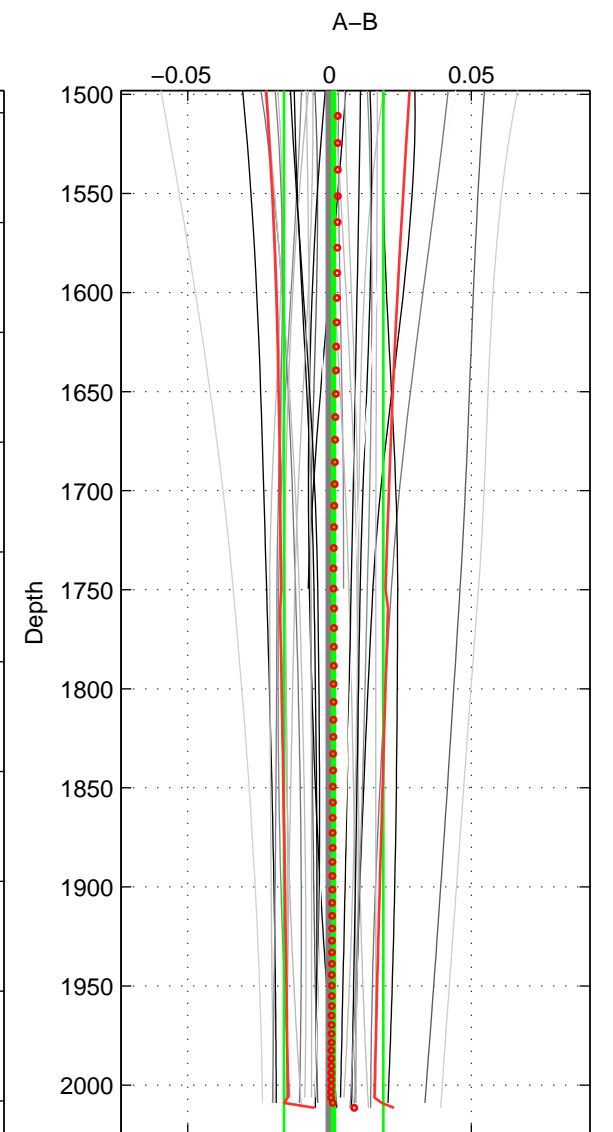

Cruise A (red). Date: Feb 2008 Cruisename: 676-49UF20080117

Cruise B (blue). Date: Jul 2002 Cruisename: 697-49UP20020620

\*\*\* "Favourite" values are means of spaces 1 2 3.

|        | Offset | O.StDev | Ratio | R.Stdev | Rating |
|--------|--------|---------|-------|---------|--------|
| SIGMA: | 0.000  | 0.002   | 1.000 | 0.000   | 4      |
| THETA: | -0.000 | 0.003   | 1.000 | 0.000   | 4      |
| DEPTH: | 0.001  | 0.018   | 1.000 | 0.001   | 4      |
| FAV.:  | 0.000  | 0.008   | 1.000 | 0.000   | 4      |

Profiles of A: 10  
 Profiles of B: 11  
 Diff profs : 34  
 WMoffset (A-B): 7.506e-06  
 WMoffset stdev: 0.0020434  
 WMratio (A/B): 1  
 WMratio stdev: 5.9069e-05

Quality (1-5): 4

Profiles of A: 10  
 Profiles of B: 11  
 Diff profs : 34  
 WMoffset (A-B): -3.2399e-05  
 WMoffset stdev: 0.0034515  
 WMratio (A/B): 1  
 WMratio stdev: 9.9779e-05

Quality (1-5): 4

Profiles of A: 10  
 Profiles of B: 11  
 Diff profs : 34  
 WMoffset (A-B): 0.0014438  
 WMoffset stdev: 0.017521  
 WMratio (A/B): 1  
 WMratio stdev: 0.00050702

Quality (1-5): 4