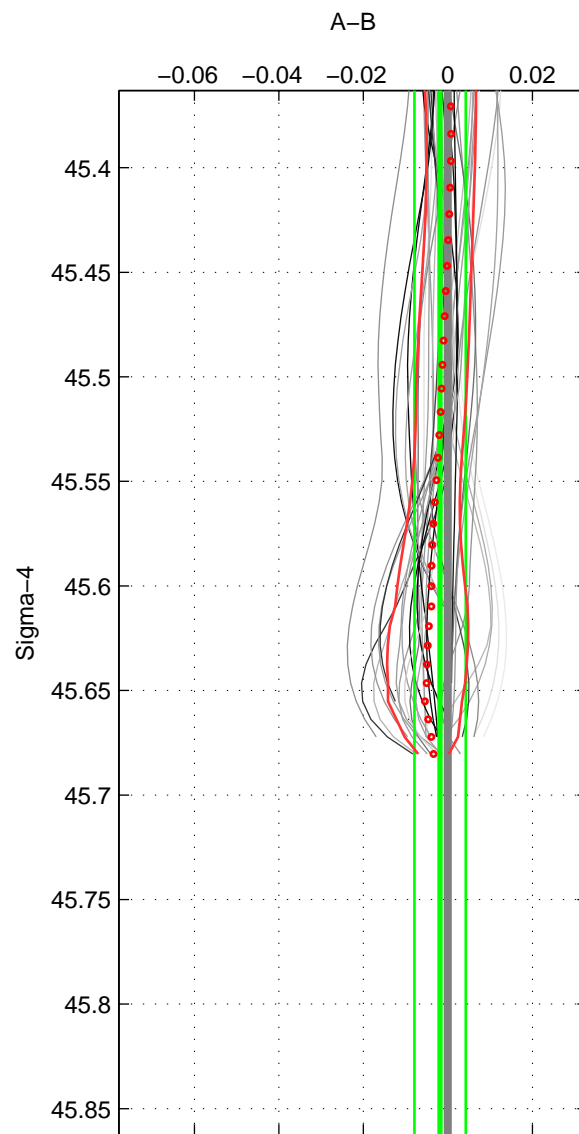

Cruise A (red). Date: Jul 2001 Cruisename: 656-49UF20010710

Cruise B (blue). Date: Feb 2003 Cruisename: 660-49UF20030225

*** "Favourite" values are means of spaces 1 2.

	Offset	O.StDev	Ratio	R.Stdev	Rating
SIGMA:	-0.002	0.006	1.000	0.000	5
THETA:	-0.001	0.007	1.000	0.000	5
DEPTH:	-0.005	0.002	1.000	0.000	3
FAV.:	-0.002	0.007	1.000	0.000	5

Profiles of A: 13
 Profiles of B: 10
 Diff profs : 35
 WMoffset (A-B): -0.0018374
 WMoffset stdev: 0.0060812
 WMratio (A/B): 0.99995
 WMratio stdev: 0.00017608

Quality (1-5): 5

Profiles of A: 13
 Profiles of B: 10
 Diff profs : 35
 WMoffset (A-B): -0.0012046
 WMoffset stdev: 0.0072855
 WMratio (A/B): 0.99997
 WMratio stdev: 0.00021065

Quality (1-5): 5

Profiles of A: 13
 Profiles of B: 9
 Diff profs : 33
 WMoffset (A-B): -0.005416
 WMoffset stdev: 0.0018861
 WMratio (A/B): 0.99984
 WMratio stdev: 5.4598e-05

Quality (1-5): 3

Please note that statistics are bad.