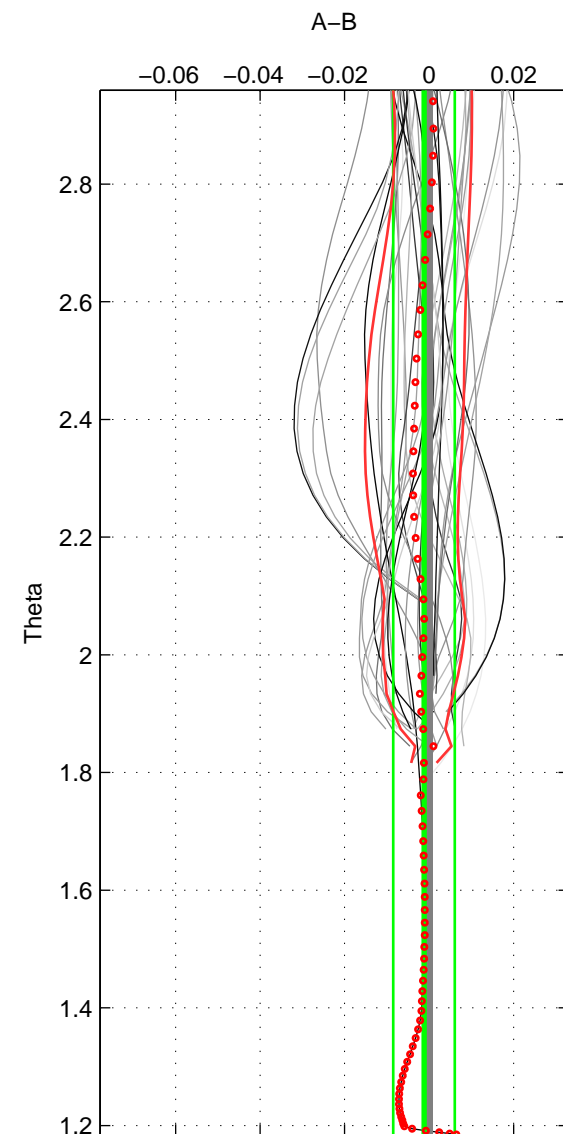

Cruise A (red). Date: Jul 2001 Cruisename: 656-49UF20010710

Cruise B (blue). Date: Feb 2003 Cruisename: 660-49UF20030225

*** "Favourite" values are means of spaces 1 2.

	Offset	O.StDev	Ratio	R.Stdev	Rating
SIGMA:	-0.002	0.006	1.000	0.000	5
THETA:	-0.001	0.007	1.000	0.000	5
DEPTH:	-0.005	0.002	1.000	0.000	3
FAV.:	-0.002	0.007	1.000	0.000	5

Profiles of A: 13
 Profiles of B: 10
 Diff profs : 35
 WMoffset (A-B): -0.0018374
 WMoffset stdev: 0.0060812
 WMratio (A/B): 0.99995
 WMratio stdev: 0.00017608

Quality (1-5): 5

Profiles of A: 13
 Profiles of B: 10
 Diff profs : 35
 WMoffset (A-B): -0.0012046
 WMoffset stdev: 0.0072855
 WMratio (A/B): 0.99997
 WMratio stdev: 0.00021065

Quality (1-5): 5

Profiles of A: 13
 Profiles of B: 9
 Diff profs : 33
 WMoffset (A-B): -0.005416
 WMoffset stdev: 0.0018861
 WMratio (A/B): 0.99984
 WMratio stdev: 5.4598e-05

Quality (1-5): 3

Please note that statistics are bad.