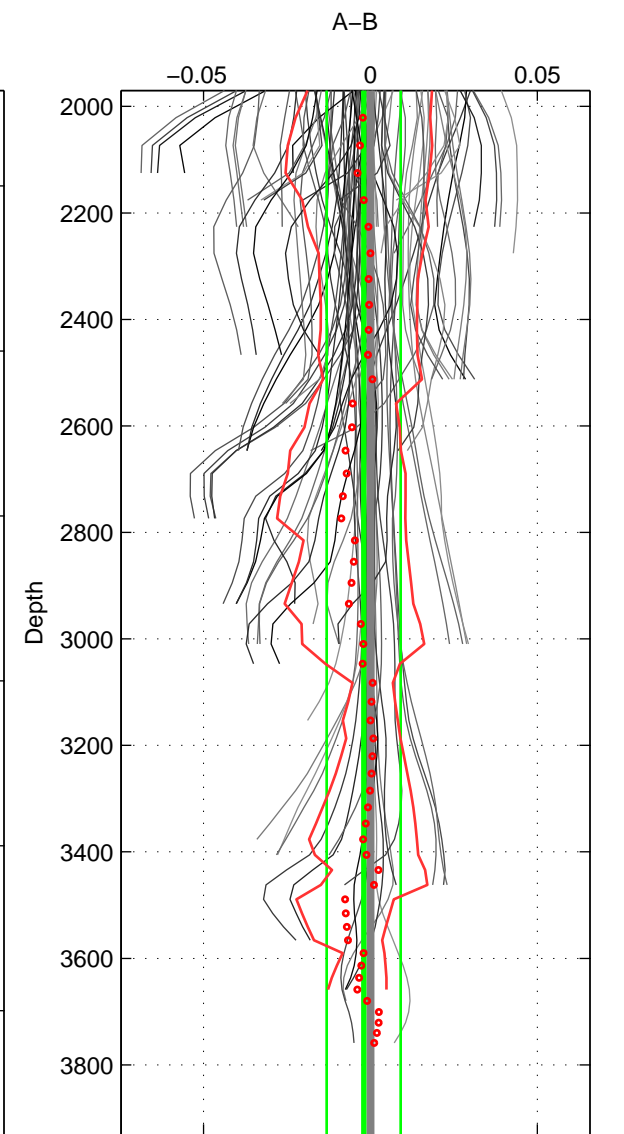

Cruise A (red). Date: Nov 2001 Cruisename: 334-09AR20011029  
 Cruise B (blue). Date: Jan 2008 Cruisename: 338-09AR20071216

\*\*\* "Favourite" values are means of spaces 1 2 3.

	Offset	O.StDev	Ratio	R.Stdev	Rating
SIGMA:	-0.003	0.001	1.000	0.000	5
THETA:	-0.002	0.002	1.000	0.000	5
DEPTH:	-0.002	0.011	1.000	0.000	5
FAV. :	-0.002	0.005	1.000	0.000	5

Profiles of A: 22  
 Profiles of B: 16  
 Diff profs : 99  
 WMoffset (A-B): -0.0027814  
 WMoffset stdev: 0.00098039  
 WMratio (A/B): 0.99992  
 WMratio stdev: 2.8265e-05

Quality (1-5): 5

Profiles of A: 22  
 Profiles of B: 16  
 Diff profs : 99  
 WMoffset (A-B): -0.0024937  
 WMoffset stdev: 0.0021936  
 WMratio (A/B): 0.99993  
 WMratio stdev: 6.3235e-05

Quality (1-5): 5

Profiles of A: 22  
 Profiles of B: 16  
 Diff profs : 99  
 WMoffset (A-B): -0.0020316  
 WMoffset stdev: 0.011104  
 WMratio (A/B): 0.99994  
 WMratio stdev: 0.00032037

Quality (1-5): 5