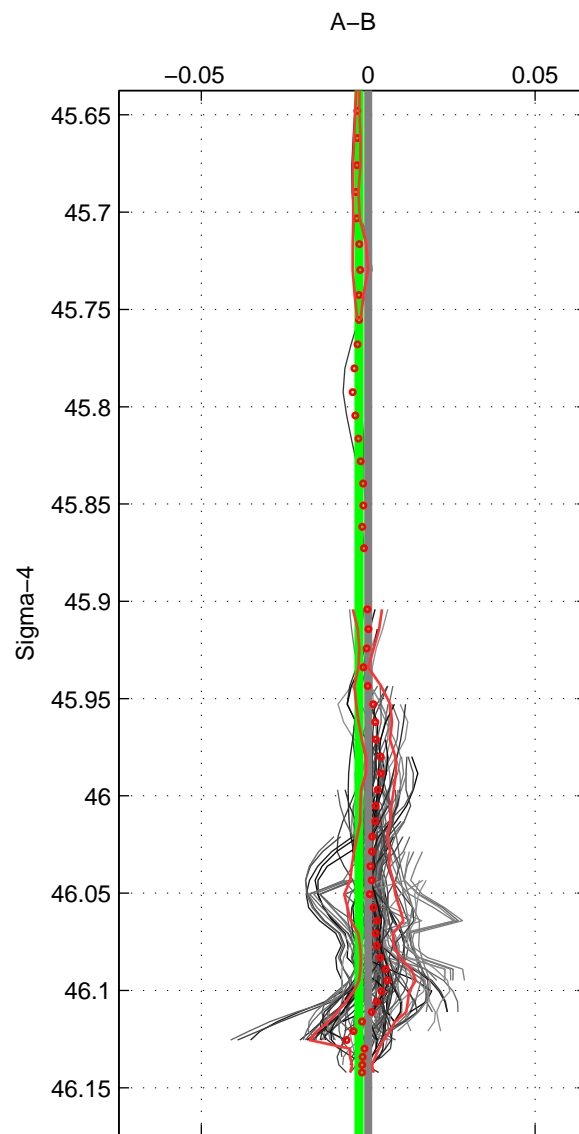

Cruise A (red). Date: Nov 2001 Cruisename: 334-09AR20011029  
 Cruise B (blue). Date: Jan 2008 Cruisename: 338-09AR20071216

\*\*\* "Favourite" values are means of spaces 1 2 3.

	Offset	O.StDev	Ratio	R.Stdev	Rating
SIGMA:	-0.003	0.001	1.000	0.000	5
THETA:	-0.002	0.002	1.000	0.000	5
DEPTH:	-0.002	0.011	1.000	0.000	5
FAV. :	-0.002	0.005	1.000	0.000	5

Profiles of A: 22  
 Profiles of B: 16  
 Diff profs : 99  
 WMoffset (A-B): -0.0027814  
 WMoffset stdev: 0.00098039  
 WMratio (A/B): 0.99992  
 WMratio stdev: 2.8265e-05

Quality (1-5): 5

Profiles of A: 22  
 Profiles of B: 16  
 Diff profs : 99  
 WMoffset (A-B): -0.0024937  
 WMoffset stdev: 0.0021936  
 WMratio (A/B): 0.99993  
 WMratio stdev: 6.3235e-05

Quality (1-5): 5

Profiles of A: 22  
 Profiles of B: 16  
 Diff profs : 99  
 WMoffset (A-B): -0.0020316  
 WMoffset stdev: 0.011104  
 WMratio (A/B): 0.99994  
 WMratio stdev: 0.00032037

Quality (1-5): 5