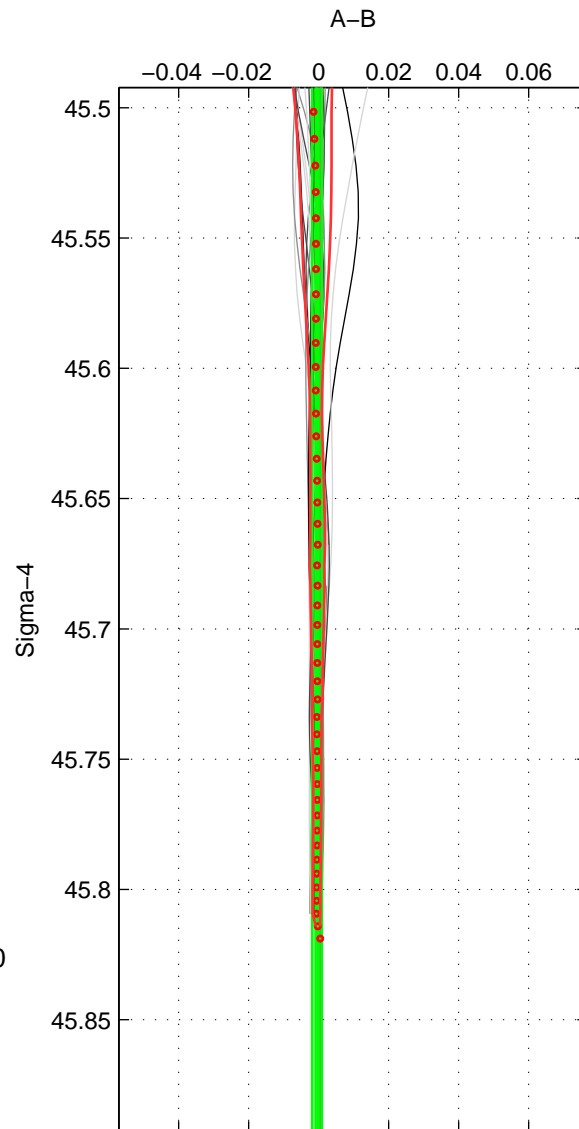

Cruise A (red). Date: Jul 2001 Cruisename: 575-49HO20010710  
 Cruise B (blue). Date: Mar 2003 Cruisename: 597-49NZ20030220

\*\*\* "Favourite" values are means of spaces 1 2.

	Offset	O.StDev	Ratio	R.Stdev	Rating
SIGMA:	-0.000	0.001	1.000	0.000	4
THETA:	-0.000	0.003	1.000	0.000	4
DEPTH:	-0.001	0.007	1.000	0.000	3
FAV. :	-0.000	0.002	1.000	0.000	4

Profiles of A: 6  
 Profiles of B: 11  
 Diff profs : 22  
 WMoffset (A-B): -0.00046434  
 WMoffset stdev: 0.0013586  
 WMratio (A/B): 0.99999  
 WMratio stdev: 3.9219e-05

Quality (1-5): 4

Profiles of A: 6  
 Profiles of B: 11  
 Diff profs : 22  
 WMoffset (A-B): -0.00045854  
 WMoffset stdev: 0.0028207  
 WMratio (A/B): 0.99999  
 WMratio stdev: 8.1448e-05

Quality (1-5): 4

Profiles of A: 6  
 Profiles of B: 11  
 Diff profs : 21  
 WMoffset (A-B): -0.0010165  
 WMoffset stdev: 0.0069023  
 WMratio (A/B): 0.99997  
 WMratio stdev: 0.00019915

Quality (1-5): 3