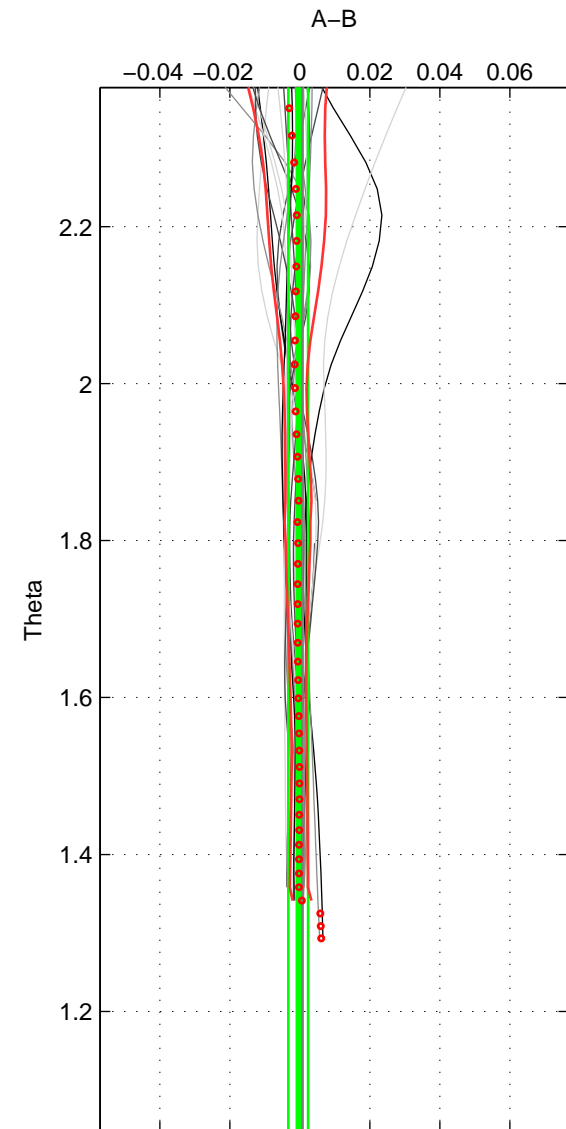

Cruise A (red). Date: Jul 2001 Cruisename: 575-49HO20010710  
 Cruise B (blue). Date: Mar 2003 Cruisename: 597-49NZ20030220

\*\*\* "Favourite" values are means of spaces 1 2.

	Offset	O.StDev	Ratio	R.Stdev	Rating
SIGMA:	-0.000	0.001	1.000	0.000	4
THETA:	-0.000	0.003	1.000	0.000	4
DEPTH:	-0.001	0.007	1.000	0.000	3
FAV. :	-0.000	0.002	1.000	0.000	4

Profiles of A: 6  
 Profiles of B: 11  
 Diff profs : 22  
 WMoffset (A-B): -0.00046434  
 WMoffset stdev: 0.0013586  
 WMratio (A/B): 0.99999  
 WMratio stdev: 3.9219e-05

Quality (1-5): 4

Profiles of A: 6  
 Profiles of B: 11  
 Diff profs : 22  
 WMoffset (A-B): -0.00045854  
 WMoffset stdev: 0.0028207  
 WMratio (A/B): 0.99999  
 WMratio stdev: 8.1448e-05

Quality (1-5): 4

Profiles of A: 6  
 Profiles of B: 11  
 Diff profs : 21  
 WMoffset (A-B): -0.0010165  
 WMoffset stdev: 0.0069023  
 WMratio (A/B): 0.99997  
 WMratio stdev: 0.00019915

Quality (1-5): 3