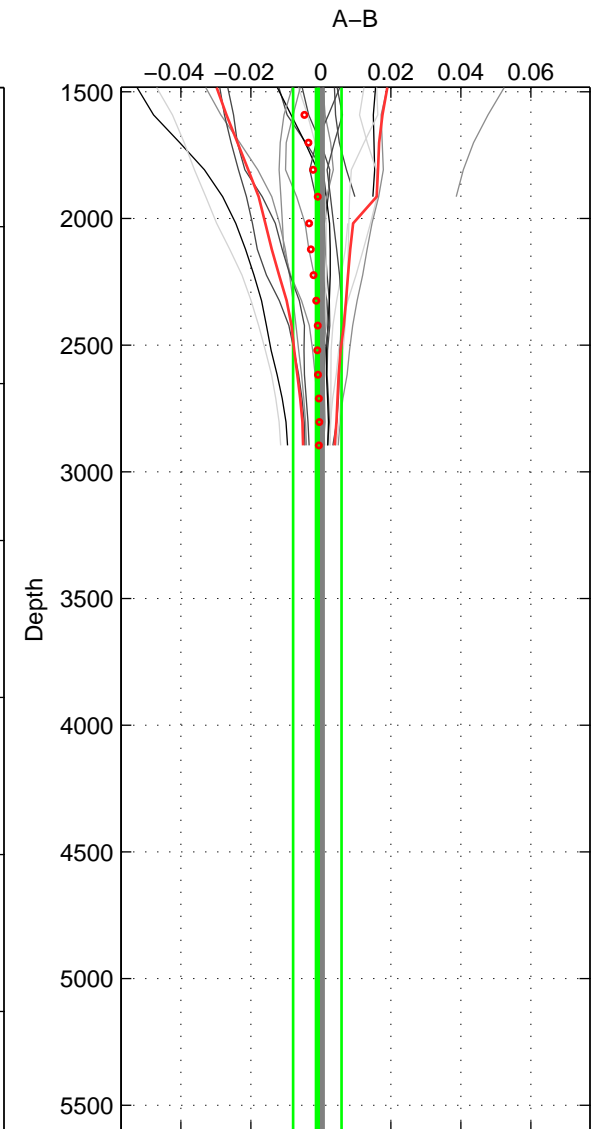

Cruise A (red). Date: Jul 2001 Cruisename: 575-49HO20010710  
 Cruise B (blue). Date: Mar 2003 Cruisename: 597-49NZ20030220

\*\*\* "Favourite" values are means of spaces 1 2.

	Offset	O.StDev	Ratio	R.Stdev	Rating
SIGMA:	-0.000	0.001	1.000	0.000	4
THETA:	-0.000	0.003	1.000	0.000	4
DEPTH:	-0.001	0.007	1.000	0.000	3
FAV. :	-0.000	0.002	1.000	0.000	4

Profiles of A: 6  
 Profiles of B: 11  
 Diff profs : 22  
 WMoffset (A-B): -0.00046434  
 WMoffset stdev: 0.0013586  
 WMratio (A/B): 0.99999  
 WMratio stdev: 3.9219e-05

Quality (1-5): 4

Profiles of A: 6  
 Profiles of B: 11  
 Diff profs : 22  
 WMoffset (A-B): -0.00045854  
 WMoffset stdev: 0.0028207  
 WMratio (A/B): 0.99999  
 WMratio stdev: 8.1448e-05

Quality (1-5): 4

Profiles of A: 6  
 Profiles of B: 11  
 Diff profs : 21  
 WMoffset (A-B): -0.0010165  
 WMoffset stdev: 0.0069023  
 WMratio (A/B): 0.99997  
 WMratio stdev: 0.00019915

Quality (1-5): 3