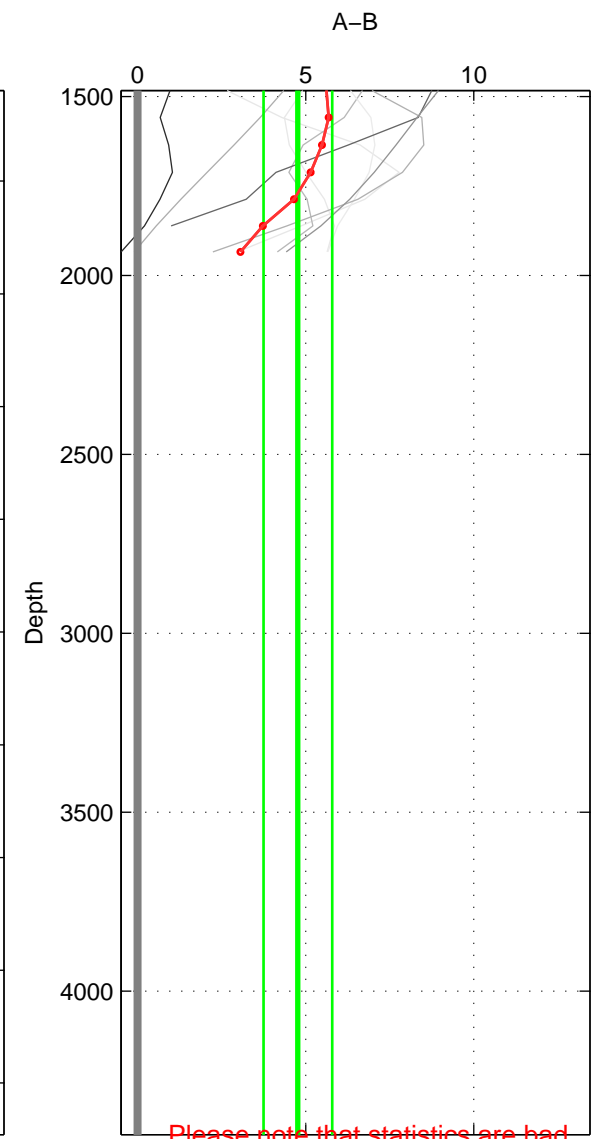

Cruise A (red). Date: Mar 1989 Cruisename: 507-32MW19890206

Cruise B (blue). Date: May 2000 Cruisename: 530-49FA20000509

\*\*\* "Favourite" values are means of spaces 1 2.

	Offset	O.StDev	Ratio	R.Stdev	Rating
SIGMA:	0.005	0.001	1.000	0.000	3
THETA:	0.005	0.001	1.000	0.000	3
DEPTH:	0.005	0.001	1.000	0.000	2
FAV.:	0.005	0.001	1.000	0.000	3

Profiles of A: 11 x 10<sup>-3</sup>  
 Profiles of B: 1  
 Diff profs : 9  
 WMoffset (A-B): 0.0046143  
 WMoffset stdev: 0.00097797  
 WMratio (A/B): 1.0001  
 WMratio stdev: 2.8249e-05

Quality (1-5): 3

Profiles of A: 11 x 10<sup>-3</sup>  
 Profiles of B: 1  
 Diff profs : 9  
 WMoffset (A-B): 0.0053472  
 WMoffset stdev: 0.0011636  
 WMratio (A/B): 1.0002  
 WMratio stdev: 3.361e-05

Quality (1-5): 3

Please note that statistics are bad.

Profiles of A: 11 x 10<sup>-3</sup>  
 Profiles of B: 1  
 Diff profs : 9  
 WMoffset (A-B): 0.0047674  
 WMoffset stdev: 0.0010192  
 WMratio (A/B): 1.0001  
 WMratio stdev: 2.9493e-05