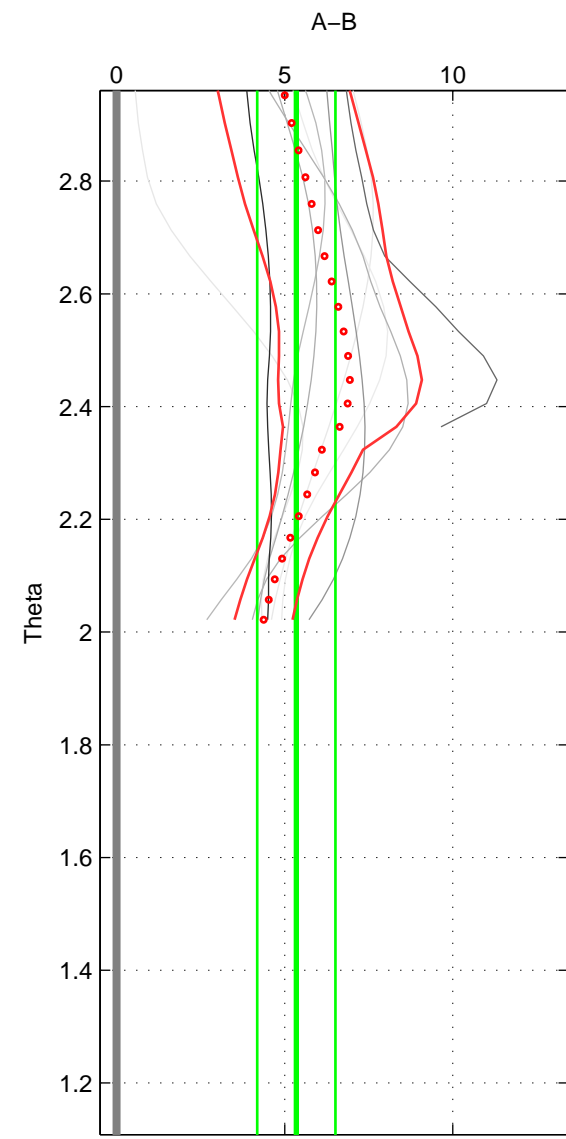

Cruise A (red). Date: Mar 1989 Cruisename: 507-32MW19890206

Cruise B (blue). Date: May 2000 Cruisename: 530-49FA20000509

\*\*\* "Favourite" values are means of spaces 1 2.

	Offset	O.StDev	Ratio	R.Stdev	Rating
SIGMA:	0.005	0.001	1.000	0.000	3
THETA:	0.005	0.001	1.000	0.000	3
DEPTH:	0.005	0.001	1.000	0.000	2
FAV.:	0.005	0.001	1.000	0.000	3

Profiles of A: 11 x 10<sup>-3</sup>  
 Profiles of B: 1  
 Diff profs : 9  
 WMoffset (A-B): 0.0046143  
 WMoffset stdev: 0.00097797  
 WMratio (A/B): 1.0001  
 WMratio stdev: 2.8249e-05

Quality (1-5): 3

Profiles of A: 11 x 10<sup>-3</sup>  
 Profiles of B: 1  
 Diff profs : 9  
 WMoffset (A-B): 0.0053472  
 WMoffset stdev: 0.0011636  
 WMratio (A/B): 1.0002  
 WMratio stdev: 3.361e-05

Quality (1-5): 3

Please note that statistics are bad.

Profiles of A: 11 x 10<sup>-3</sup>  
 Profiles of B: 1  
 Diff profs : 9  
 WMoffset (A-B): 0.0047674  
 WMoffset stdev: 0.0010192  
 WMratio (A/B): 1.0001  
 WMratio stdev: 2.9493e-05