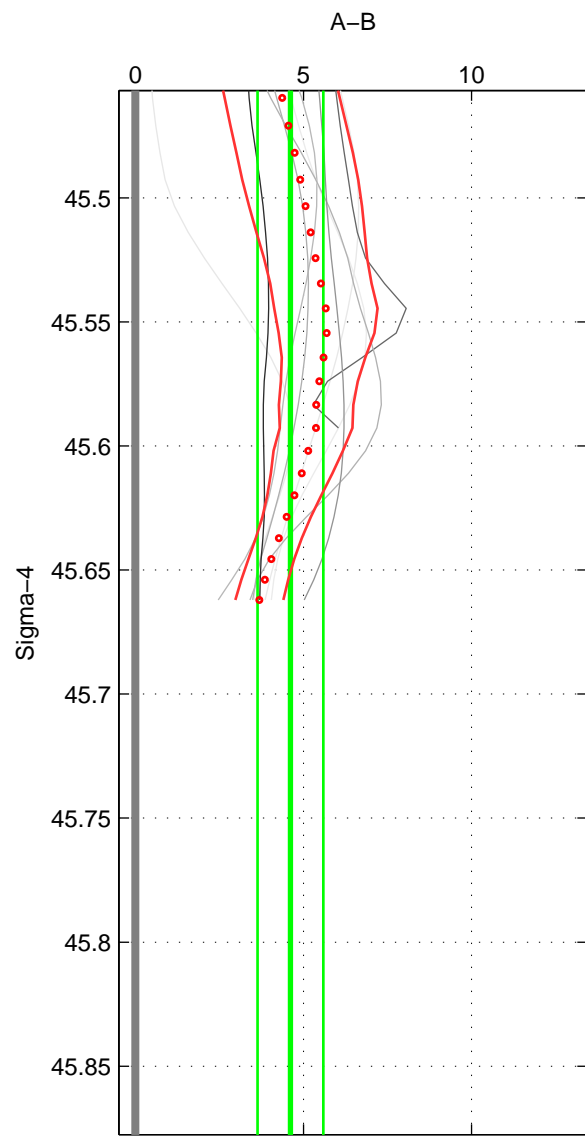

Cruise A (red). Date: Mar 1989 Cruisename: 507-32MW19890206

Cruise B (blue). Date: May 2000 Cruisename: 530-49FA20000509

\*\*\* "Favourite" values are means of spaces 1 2.

	Offset	O.StDev	Ratio	R.Stdev	Rating
SIGMA:	0.005	0.001	1.000	0.000	3
THETA:	0.005	0.001	1.000	0.000	3
DEPTH:	0.005	0.001	1.000	0.000	2
FAV.:	0.005	0.001	1.000	0.000	3

Profiles of A: 11 x 10<sup>-3</sup>  
 Profiles of B: 1  
 Diff profs : 9  
 WMoffset (A-B): 0.0046143  
 WMoffset stdev: 0.00097797  
 WMratio (A/B): 1.0001  
 WMratio stdev: 2.8249e-05

Quality (1-5): 3

Profiles of A: 11 x 10<sup>-3</sup>  
 Profiles of B: 1  
 Diff profs : 9  
 WMoffset (A-B): 0.0053472  
 WMoffset stdev: 0.0011636  
 WMratio (A/B): 1.0002  
 WMratio stdev: 3.361e-05

Quality (1-5): 3

Please note that statistics are bad.

Profiles of A: 11 x 10<sup>-3</sup>  
 Profiles of B: 1  
 Diff profs : 9  
 WMoffset (A-B): 0.0047674  
 WMoffset stdev: 0.0010192  
 WMratio (A/B): 1.0001  
 WMratio stdev: 2.9493e-05