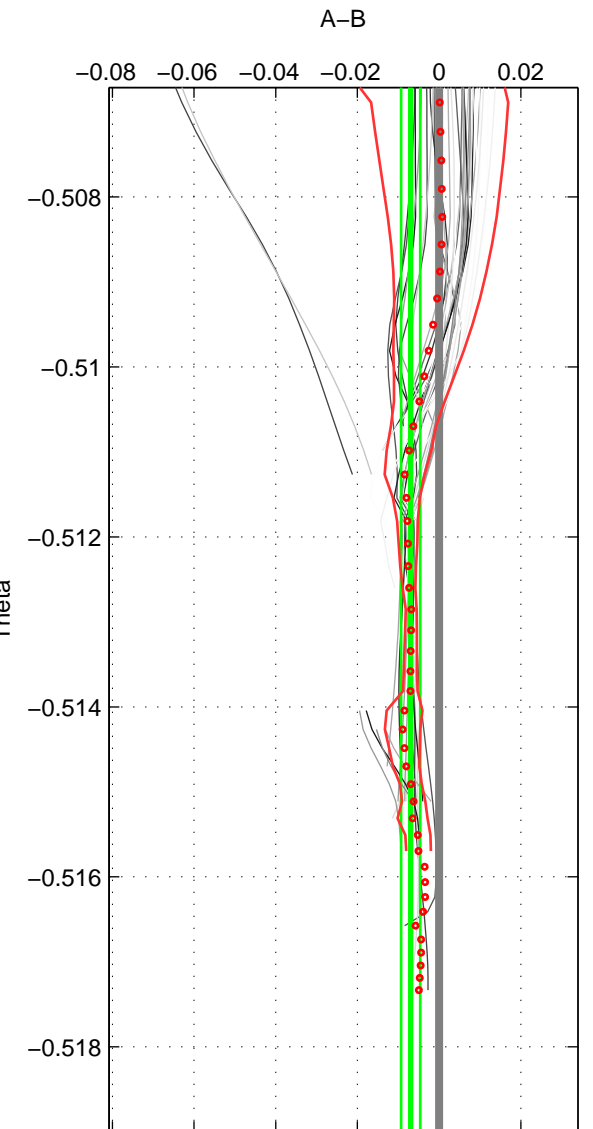

Cruise A (red). Date: Jul 2003 Cruisename: 50-320620030705

Cruise B (blue). Date: Sep 2005 Cruisename: 110-77DN20050819

*** "Favourite" values are means of spaces 1 2 3.

	Offset	O.StDev	Ratio	R.Stdev	Rating
SIGMA:	0.000	0.001	1.000	0.000	4
THETA:	-0.007	0.002	1.000	0.000	4
DEPTH:	-0.008	0.001	1.000	0.000	4
FAV. :	-0.005	0.001	1.000	0.000	4

Profiles of A: 19
 Profiles of B: 4
 Diff profs : 50
 WMoffset (A-B): 0.00040723
 WMoffset stdev: 0.0006937
 WMratio (A/B): 1
 WMratio stdev: 1.9848e-05

Quality (1-5): 4

Profiles of A: 18
 Profiles of B: 4
 Diff profs : 48
 WMoffset (A-B): -0.0069503
 WMoffset stdev: 0.0023442
 WMratio (A/B): 0.9998
 WMratio stdev: 6.7048e-05

Quality (1-5): 4

Profiles of A: 19
 Profiles of B: 4
 Diff profs : 50
 WMoffset (A-B): -0.0079673
 WMoffset stdev: 0.0010687
 WMratio (A/B): 0.99977
 WMratio stdev: 3.0562e-05

Quality (1-5): 4