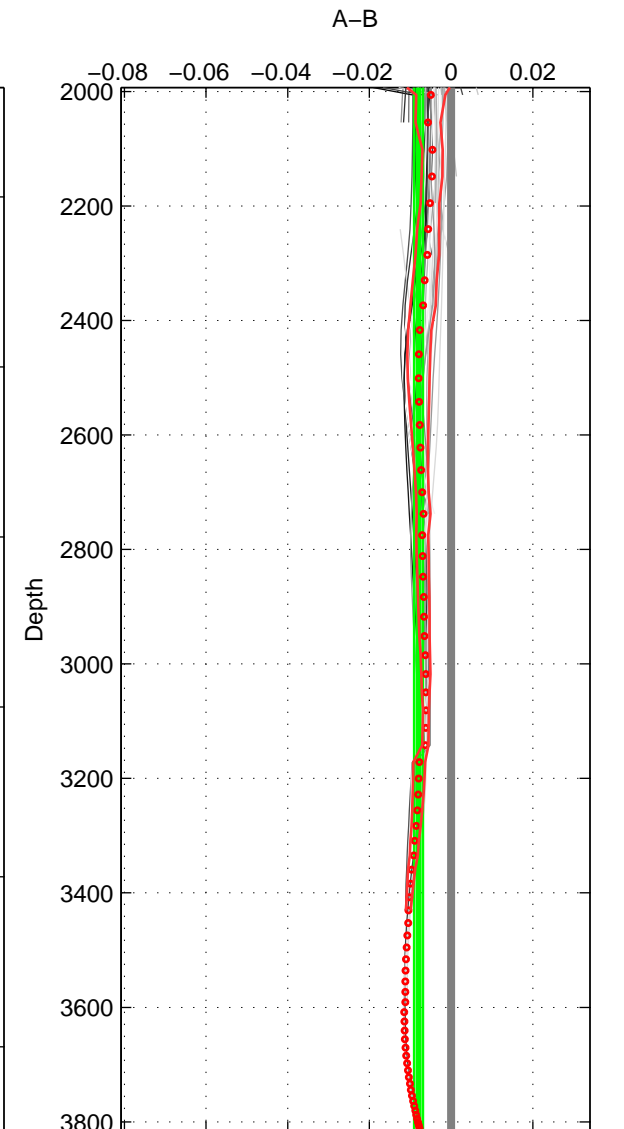

Cruise A (red). Date: Jul 2003 Cruisename: 50-320620030705

Cruise B (blue). Date: Sep 2005 Cruisename: 110-77DN20050819

*** "Favourite" values are means of spaces 1 2 3.

	Offset	O.StDev	Ratio	R.Stdev	Rating
SIGMA:	0.000	0.001	1.000	0.000	4
THETA:	-0.007	0.002	1.000	0.000	4
DEPTH:	-0.008	0.001	1.000	0.000	4
FAV. :	-0.005	0.001	1.000	0.000	4

Profiles of A: 19
 Profiles of B: 4
 Diff profs : 50
 WMoffset (A-B): 0.00040723
 WMoffset stdev: 0.0006937
 WMratio (A/B): 1
 WMratio stdev: 1.9848e-05

Quality (1-5): 4

Profiles of A: 18
 Profiles of B: 4
 Diff profs : 48
 WMoffset (A-B): -0.0069503
 WMoffset stdev: 0.0023442
 WMratio (A/B): 0.9998
 WMratio stdev: 6.7048e-05

Quality (1-5): 4

Profiles of A: 19
 Profiles of B: 4
 Diff profs : 50
 WMoffset (A-B): -0.0079673
 WMoffset stdev: 0.0010687
 WMratio (A/B): 0.99977
 WMratio stdev: 3.0562e-05

Quality (1-5): 4