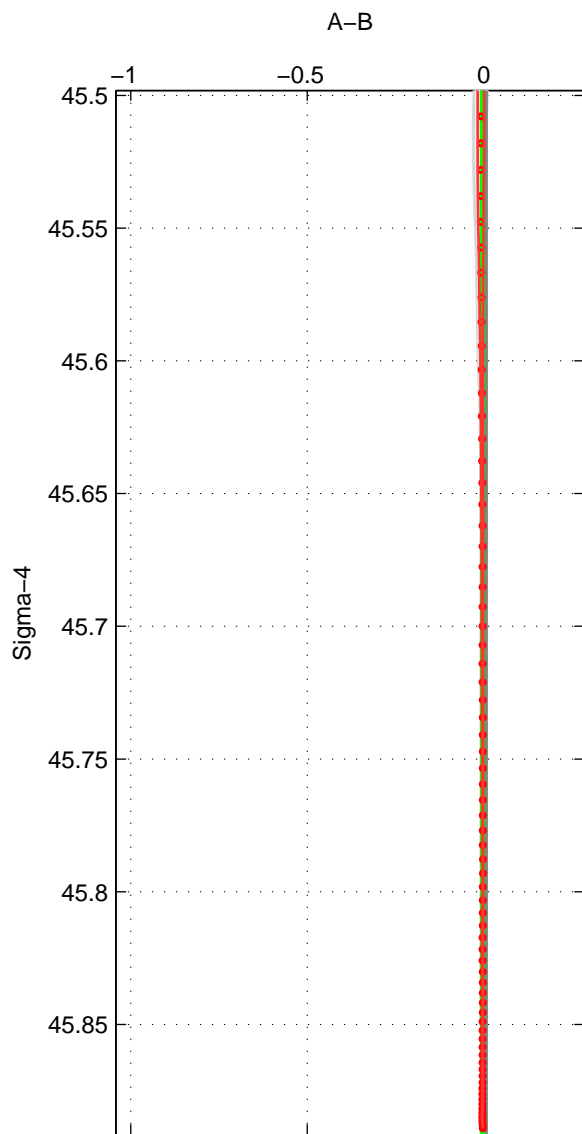

Cruise A (red). Date: Aug 1985 Cruisename: 496-325019850804

Cruise B (blue). Date: Jun 2005 Cruisename: 605-49NZ20050525

\*\*\* "Favourite" values are means of spaces 1 2 3.

	Offset	O.StDev	Ratio	R.Stdev	Rating
SIGMA:	-0.003	0.001	1.000	0.000	5
THETA:	-0.005	0.001	1.000	0.000	5
DEPTH:	-0.004	0.001	1.000	0.000	5
FAV. :	-0.004	0.001	1.000	0.000	5

Profiles of A: 17  
 Profiles of B: 15  
 Diff profs : 100  
 WMoffset (A-B): -0.0031969  
 WMoffset stdev: 0.00085904  
 WMratio (A/B): 0.99991  
 WMratio stdev: 2.4766e-05

Quality (1-5): 5

Profiles of A: 17  
 Profiles of B: 15  
 Diff profs : 100  
 WMoffset (A-B): -0.0048686  
 WMoffset stdev: 0.0012014  
 WMratio (A/B): 0.99986  
 WMratio stdev: 3.4637e-05

Quality (1-5): 5

Profiles of A: 17  
 Profiles of B: 15  
 Diff profs : 100  
 WMoffset (A-B): -0.0044131  
 WMoffset stdev: 0.00063164  
 WMratio (A/B): 0.99987  
 WMratio stdev: 1.8203e-05

Quality (1-5): 5