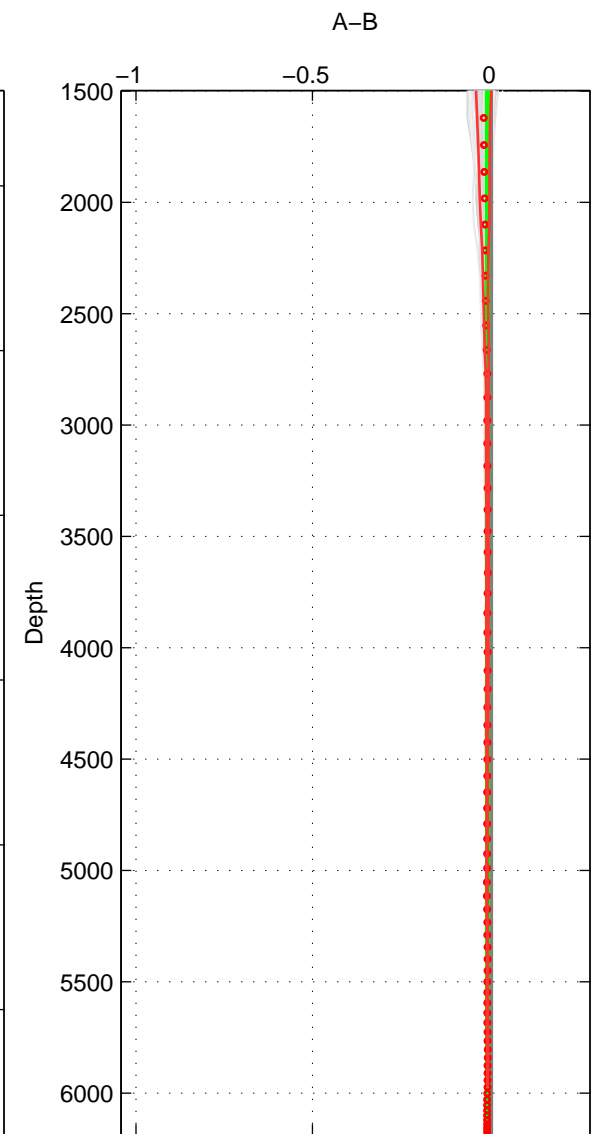

Cruise A (red). Date: Aug 1985 Cruisename: 496-325019850804

Cruise B (blue). Date: Jun 2005 Cruisename: 605-49NZ20050525

\*\*\* "Favourite" values are means of spaces 1 2 3.

	Offset	O.StDev	Ratio	R.Stdev	Rating
SIGMA:	-0.003	0.001	1.000	0.000	5
THETA:	-0.005	0.001	1.000	0.000	5
DEPTH:	-0.004	0.001	1.000	0.000	5
FAV. :	-0.004	0.001	1.000	0.000	5

Profiles of A: 17  
 Profiles of B: 15  
 Diff profs : 100  
 WMoffset (A-B): -0.0031969  
 WMoffset stdev: 0.00085904  
 WMratio (A/B): 0.99991  
 WMratio stdev: 2.4766e-05

Quality (1-5): 5

Profiles of A: 17  
 Profiles of B: 15  
 Diff profs : 100  
 WMoffset (A-B): -0.0048686  
 WMoffset stdev: 0.0012014  
 WMratio (A/B): 0.99986  
 WMratio stdev: 3.4637e-05

Quality (1-5): 5

Profiles of A: 17  
 Profiles of B: 15  
 Diff profs : 100  
 WMoffset (A-B): -0.0044131  
 WMoffset stdev: 0.00063164  
 WMratio (A/B): 0.99987  
 WMratio stdev: 1.8203e-05

Quality (1-5): 5