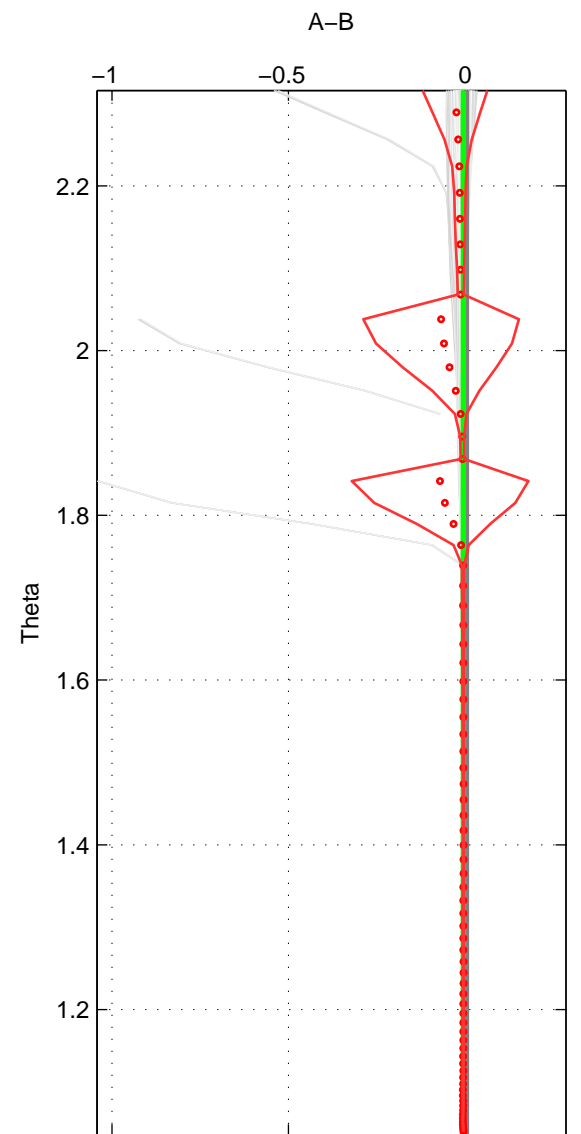

Cruise A (red). Date: Aug 1985 Cruisename: 496-325019850804

Cruise B (blue). Date: Jun 2005 Cruisename: 605-49NZ20050525

\*\*\* "Favourite" values are means of spaces 1 2 3.

	Offset	O.StDev	Ratio	R.Stdev	Rating
SIGMA:	-0.003	0.001	1.000	0.000	5
THETA:	-0.005	0.001	1.000	0.000	5
DEPTH:	-0.004	0.001	1.000	0.000	5
FAV. :	-0.004	0.001	1.000	0.000	5

Profiles of A: 17  
 Profiles of B: 15  
 Diff profs : 100  
 WMoffset (A-B): -0.0031969  
 WMoffset stdev: 0.00085904  
 WMratio (A/B): 0.99991  
 WMratio stdev: 2.4766e-05

Quality (1-5): 5

Profiles of A: 17  
 Profiles of B: 15  
 Diff profs : 100  
 WMoffset (A-B): -0.0048686  
 WMoffset stdev: 0.0012014  
 WMratio (A/B): 0.99986  
 WMratio stdev: 3.4637e-05

Quality (1-5): 5

Profiles of A: 17  
 Profiles of B: 15  
 Diff profs : 100  
 WMoffset (A-B): -0.0044131  
 WMoffset stdev: 0.00063164  
 WMratio (A/B): 0.99987  
 WMratio stdev: 1.8203e-05

Quality (1-5): 5