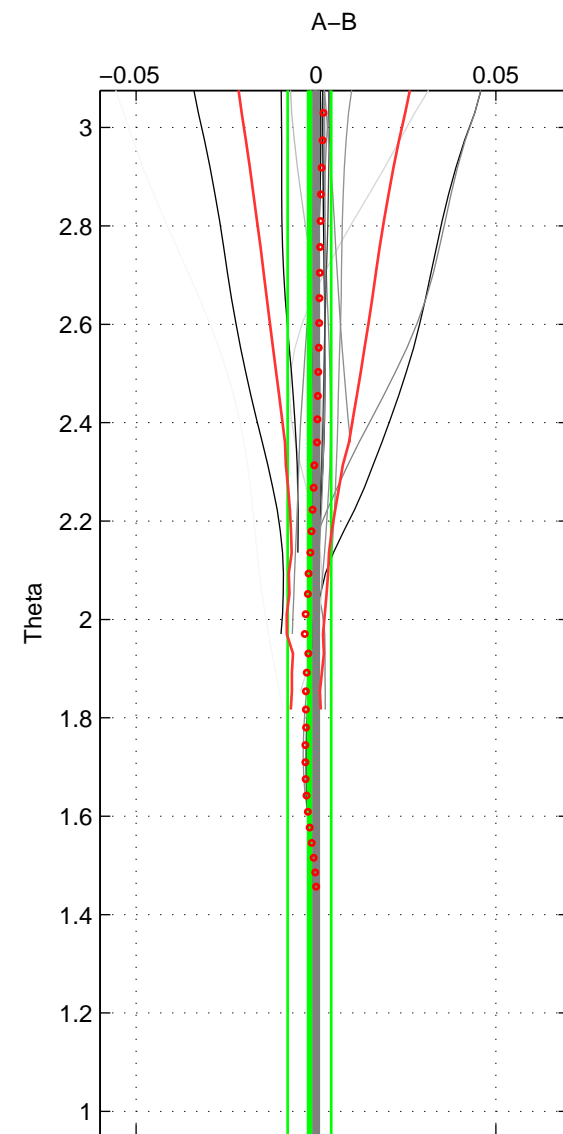

Cruise A (red). Date: Nov 2001 Cruisename: 695-49UP20011010

Cruise B (blue). Date: Feb 2004 Cruisename: 702-49UP20040114

\*\*\* "Favourite" values are those of space 2.

	Offset	O.StDev	Ratio	R.Stdev	Rating
SIGMA:	-0.001	0.003	1.000	0.000	4
THETA:	-0.002	0.006	1.000	0.000	5
DEPTH:	-0.000	0.003	1.000	0.000	3
FAV. :	-0.002	0.006	1.000	0.000	5

Profiles of A: 14  
 Profiles of B: 28  
 Diff profs : 18  
 WMoffset (A-B): -0.0012366  
 WMoffset stdev: 0.0034203  
 WMratio (A/B): 0.99996  
 WMratio stdev: 9.8848e-05

Quality (1-5): 4

Profiles of A: 14  
 Profiles of B: 28  
 Diff profs : 18  
 WMoffset (A-B): -0.0018255  
 WMoffset stdev: 0.0060516  
 WMratio (A/B): 0.99995  
 WMratio stdev: 0.00017493

Quality (1-5): 5

Profiles of A: 14  
 Profiles of B: 28  
 Diff profs : 18  
 WMoffset (A-B): -0.00010834  
 WMoffset stdev: 0.0027117  
 WMratio (A/B): 1  
 WMratio stdev: 7.8343e-05

Quality (1-5): 3

Please note that statistics are bad.