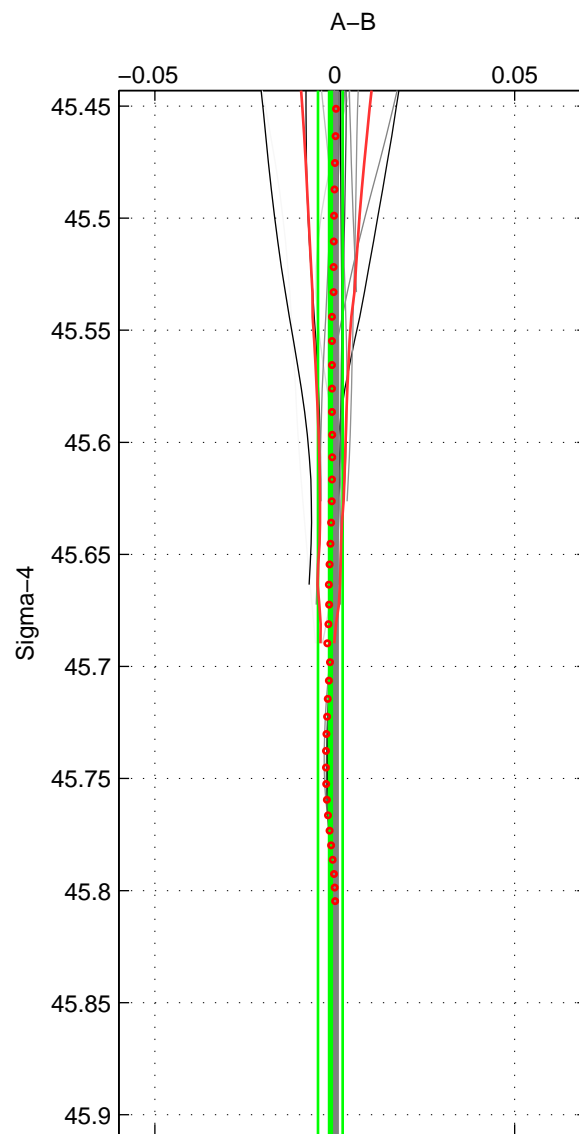

Cruise A (red). Date: Nov 2001 Cruisename: 695-49UP20011010

Cruise B (blue). Date: Feb 2004 Cruisename: 702-49UP20040114

\*\*\* "Favourite" values are those of space 2.

	Offset	O.StDev	Ratio	R.Stdev	Rating
SIGMA:	-0.001	0.003	1.000	0.000	4
THETA:	-0.002	0.006	1.000	0.000	5
DEPTH:	-0.000	0.003	1.000	0.000	3
FAV. :	-0.002	0.006	1.000	0.000	5

Profiles of A: 14  
 Profiles of B: 28  
 Diff profs : 18  
 WMoffset (A-B): -0.0012366  
 WMoffset stdev: 0.0034203  
 WMratio (A/B): 0.99996  
 WMratio stdev: 9.8848e-05

Quality (1-5): 4

Profiles of A: 14  
 Profiles of B: 28  
 Diff profs : 18  
 WMoffset (A-B): -0.0018255  
 WMoffset stdev: 0.0060516  
 WMratio (A/B): 0.99995  
 WMratio stdev: 0.00017493

Quality (1-5): 5

Profiles of A: 14  
 Profiles of B: 28  
 Diff profs : 18  
 WMoffset (A-B): -0.00010834  
 WMoffset stdev: 0.0027117  
 WMratio (A/B): 1  
 WMratio stdev: 7.8343e-05

Quality (1-5): 3

Please note that statistics are bad.