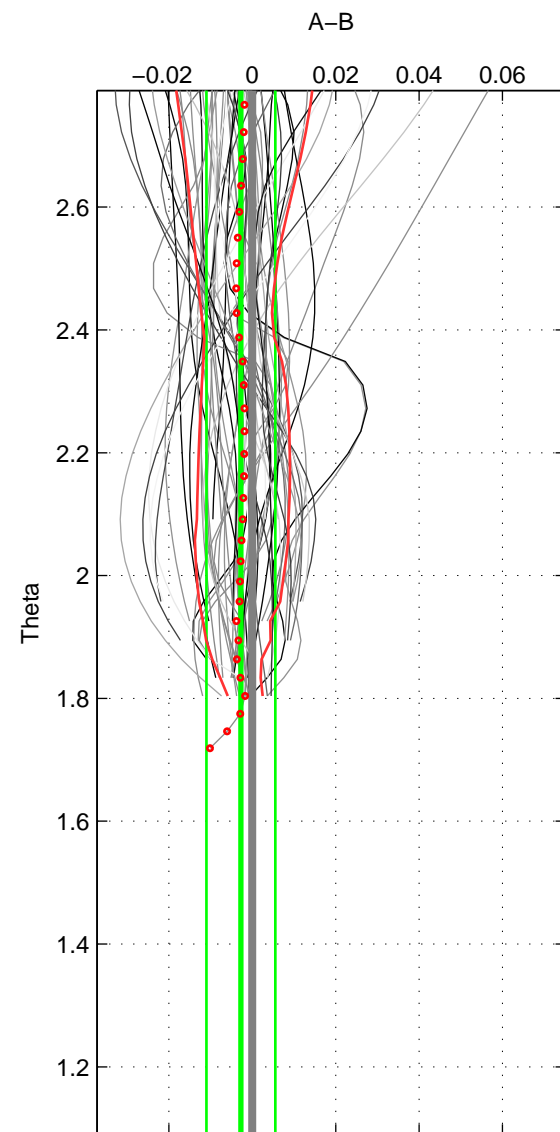

Cruise A (red). Date: Oct 1998 Cruisename: 686-49UP19980916
 Cruise B (blue). Date: May 2002 Cruisename: 696-49UP20020424

*** "Favourite" values are means of spaces 1 2.

	Offset	O.StDev	Ratio	R.Stdev	Rating
SIGMA:	-0.001	0.004	1.000	0.000	5
THETA:	-0.003	0.008	1.000	0.000	5
DEPTH:	0.009	0.001	1.000	0.000	3
FAV.:	-0.002	0.006	1.000	0.000	5

Profiles of A: 20
 Profiles of B: 20
 Diff profs : 54
 WMoffset (A-B): -0.0011647
 WMoffset stdev: 0.0036654
 WMratio (A/B): 0.99997
 WMratio stdev: 0.00010603

Quality (1-5): 5

Profiles of A: 20
 Profiles of B: 20
 Diff profs : 58
 WMoffset (A-B): -0.0027098
 WMoffset stdev: 0.008271
 WMratio (A/B): 0.99992
 WMratio stdev: 0.00023932

Quality (1-5): 5

Profiles of A: 17
 Profiles of B: 20
 Diff profs : 51
 WMoffset (A-B): 0.009477
 WMoffset stdev: 0.0014094
 WMratio (A/B): 1.0003
 WMratio stdev: 4.1098e-05

Quality (1-5): 3

Please note that statistics are bad.