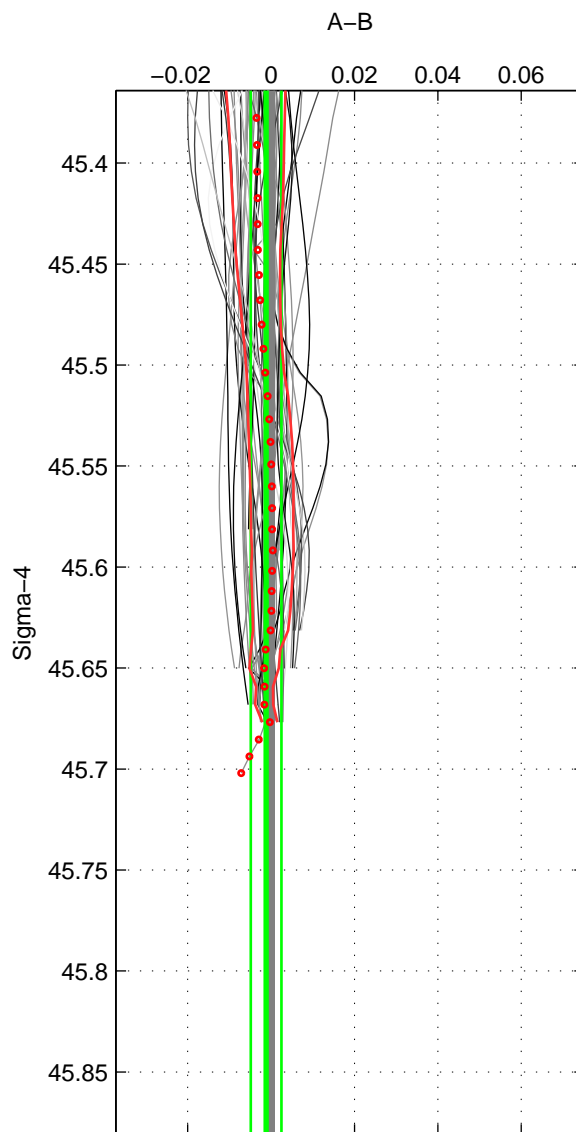

Cruise A (red). Date: Oct 1998 Cruisename: 686-49UP19980916
 Cruise B (blue). Date: May 2002 Cruisename: 696-49UP20020424

*** "Favourite" values are means of spaces 1 2.

	Offset	O.StDev	Ratio	R.Stdev	Rating
SIGMA:	-0.001	0.004	1.000	0.000	5
THETA:	-0.003	0.008	1.000	0.000	5
DEPTH:	0.009	0.001	1.000	0.000	3
FAV.:	-0.002	0.006	1.000	0.000	5

Profiles of A: 20
 Profiles of B: 20
 Diff profs : 54
 WMoffset (A-B): -0.0011647
 WMoffset stdev: 0.0036654
 WMratio (A/B): 0.99997
 WMratio stdev: 0.00010603

Quality (1-5): 5

Profiles of A: 20
 Profiles of B: 20
 Diff profs : 58
 WMoffset (A-B): -0.0027098
 WMoffset stdev: 0.008271
 WMratio (A/B): 0.99992
 WMratio stdev: 0.00023932

Quality (1-5): 5

Profiles of A: 17
 Profiles of B: 20
 Diff profs : 51
 WMoffset (A-B): 0.009477
 WMoffset stdev: 0.0014094
 WMratio (A/B): 1.0003
 WMratio stdev: 4.1098e-05

Quality (1-5): 3

Please note that statistics are bad.