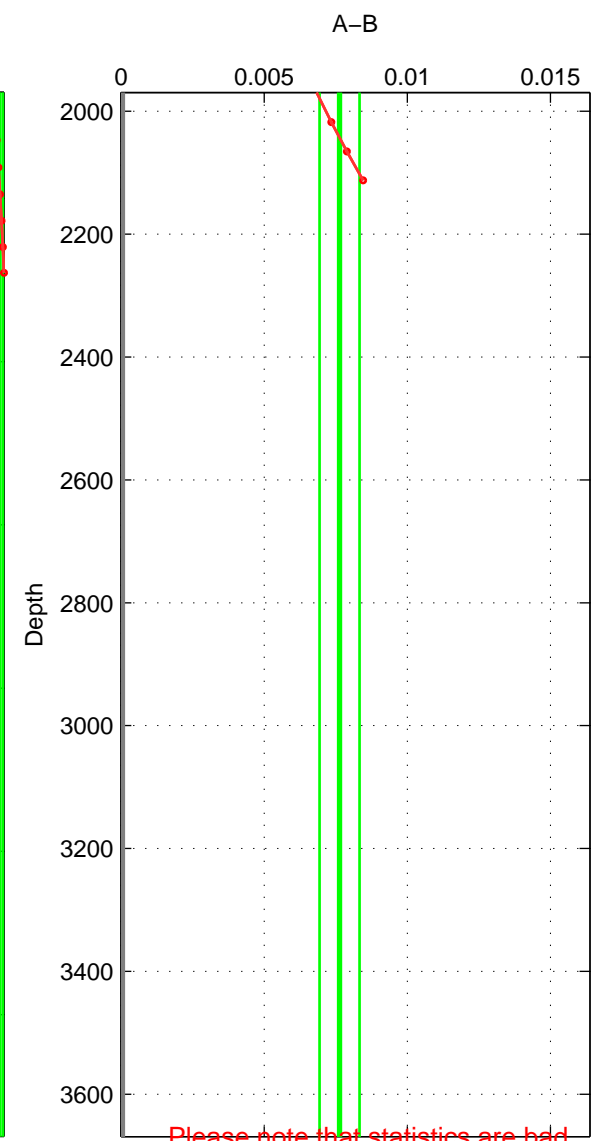

Cruise A (red). Date: Aug 2004 Cruisename: 56-32H120040718

Cruise B (blue). Date: Sep 1999 Cruisename: 64-49NZ19990911

*** "Favourite" values are means of spaces 1 2 3.

	Offset	O.StDev	Ratio	R.Stdev	Rating
SIGMA:	0.003	0.000	1.000	0.000	2
THETA:	0.016	0.000	1.000	0.000	2
DEPTH:	0.008	0.001	1.000	0.000	2
FAV.:	0.009	0.000	1.000	0.000	2

Please note that statistics are bad.

Profiles of A: 2
 Profiles of B: 4
 Diff profs: 2
 WMoffset (A-B): 0.002867
 WMoffset stdev: 0.00026941
 WMratio (A/B): 1.0001
 WMratio stdev: 7.7168e-06

Quality (1-5): 2

Please note that statistics are bad.

Profiles of A: 1
 Profiles of B: 4
 Diff profs: 1
 WMoffset (A-B): 0.016202
 WMoffset stdev: 0.00014008
 WMratio (A/B): 1.0005
 WMratio stdev: 4.0023e-06

Quality (1-5): 2

Please note that statistics are bad.

Profiles of A: 1
 Profiles of B: 4
 Diff profs: 1
 WMoffset (A-B): 0.0076324
 WMoffset stdev: 0.00069973
 WMratio (A/B): 1.0002
 WMratio stdev: 2.0015e-05

Quality (1-5): 2