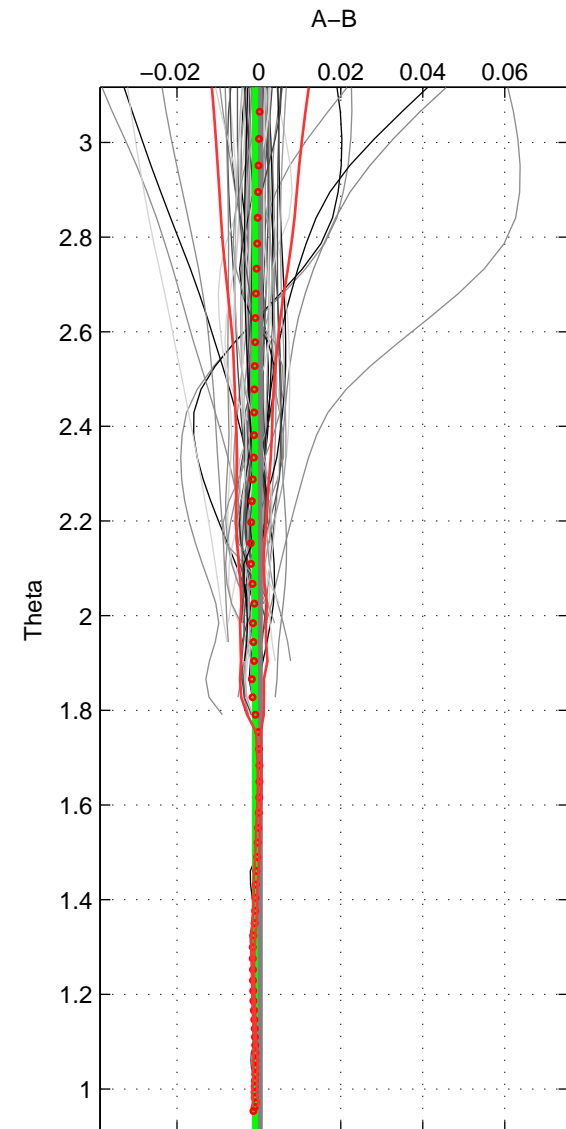

Cruise A (red). Date: Jul 2011 Cruisename: 626-49RY20110515  
 Cruise B (blue). Date: Jul 2005 Cruisename: 669-49UF20050615

\*\*\* "Favourite" values are means of spaces 1 2.

	Offset	O.StDev	Ratio	R.Stdev	Rating
SIGMA:	-0.000	0.000	1.000	0.000	5
THETA:	-0.001	0.000	1.000	0.000	5
DEPTH:	-0.003	0.001	1.000	0.000	4
FAV. :	-0.001	0.000	1.000	0.000	5

Profiles of A: 71  
 Profiles of B: 15  
 Diff profs : 100  
 WMoffset (A-B): -0.000226  
 WMoffset stdev: 0.00035876  
 WMratio (A/B): 0.99999  
 WMratio stdev: 1.0341e-05

Quality (1-5): 5

Profiles of A: 71  
 Profiles of B: 15  
 Diff profs : 100  
 WMoffset (A-B): -0.00096489  
 WMoffset stdev: 0.00037198  
 WMratio (A/B): 0.99997  
 WMratio stdev: 1.0723e-05

Quality (1-5): 5

Profiles of A: 71  
 Profiles of B: 15  
 Diff profs : 100  
 WMoffset (A-B): -0.0025069  
 WMoffset stdev: 0.00096385  
 WMratio (A/B): 0.99993  
 WMratio stdev: 2.7775e-05

Quality (1-5): 4