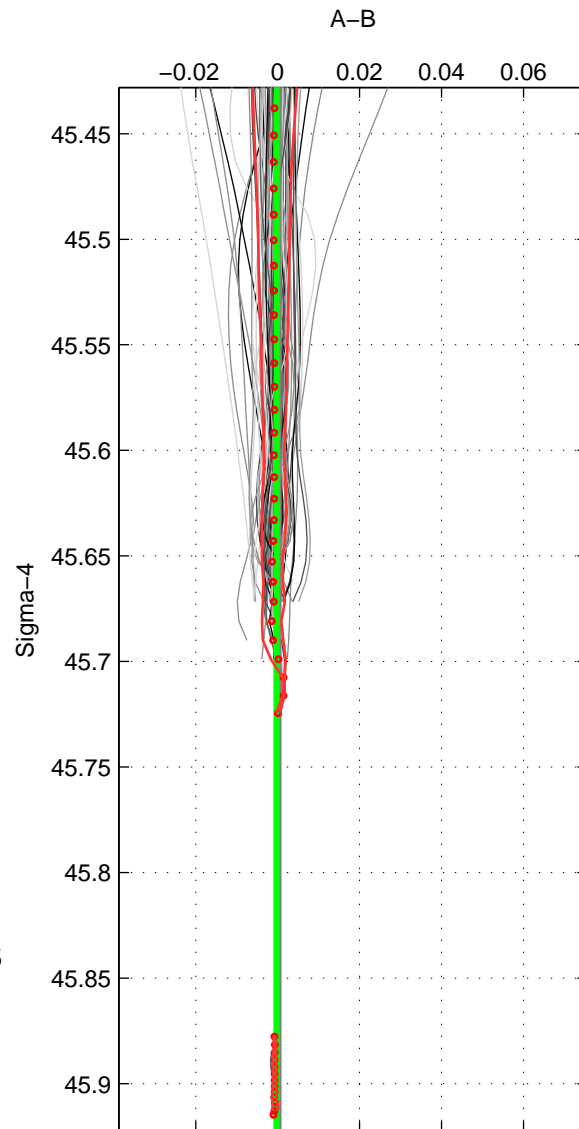

Cruise A (red). Date: Jul 2011 Cruisename: 626-49RY20110515  
 Cruise B (blue). Date: Jul 2005 Cruisename: 669-49UF20050615

\*\*\* "Favourite" values are means of spaces 1 2.

	Offset	O.StDev	Ratio	R.Stdev	Rating
SIGMA:	-0.000	0.000	1.000	0.000	5
THETA:	-0.001	0.000	1.000	0.000	5
DEPTH:	-0.003	0.001	1.000	0.000	4
FAV. :	-0.001	0.000	1.000	0.000	5

Profiles of A: 71  
 Profiles of B: 15  
 Diff profs : 100  
 WMoffset (A-B): -0.000226  
 WMoffset stdev: 0.00035876  
 WMratio (A/B): 0.99999  
 WMratio stdev: 1.0341e-05

Quality (1-5): 5

Profiles of A: 71  
 Profiles of B: 15  
 Diff profs : 100  
 WMoffset (A-B): -0.00096489  
 WMoffset stdev: 0.00037198  
 WMratio (A/B): 0.99997  
 WMratio stdev: 1.0723e-05

Quality (1-5): 5

Profiles of A: 71  
 Profiles of B: 15  
 Diff profs : 100  
 WMoffset (A-B): -0.0025069  
 WMoffset stdev: 0.00096385  
 WMratio (A/B): 0.99993  
 WMratio stdev: 2.7775e-05

Quality (1-5): 4