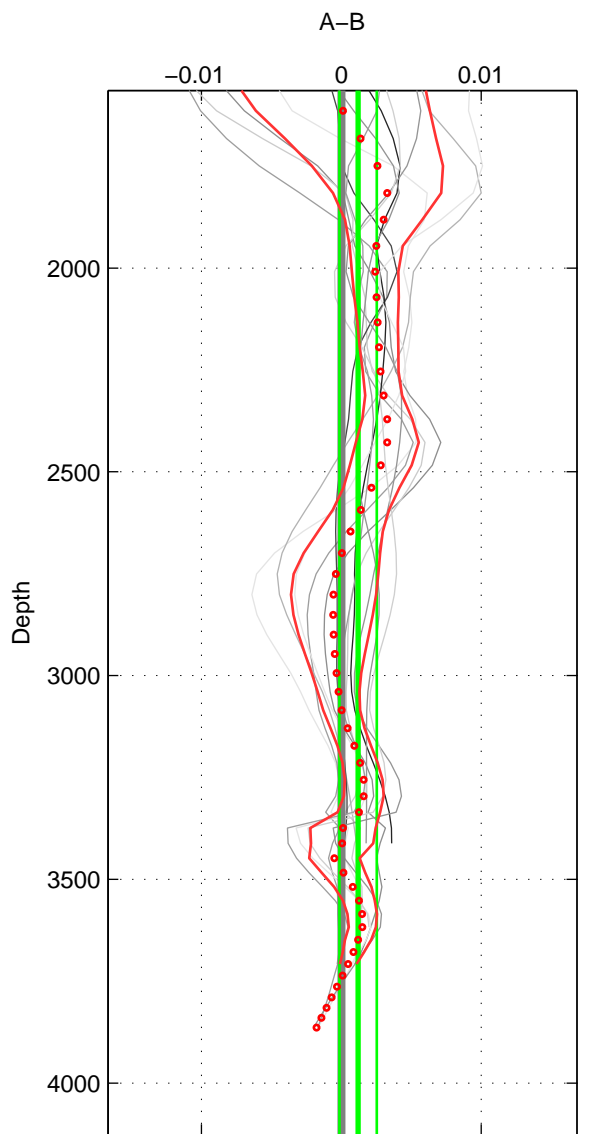

Cruise A (red). Date: Feb 1991 Cruisename: 478-31DS19910216

Cruise B (blue). Date: Aug 1985 Cruisename: 496-325019850804

*** "Favourite" values are means of spaces 1 2 3.

	Offset	O.StDev	Ratio	R.Stdev	Rating
SIGMA:	0.001	0.001	1.000	0.000	3
THETA:	0.002	0.001	1.000	0.000	3
DEPTH:	0.001	0.001	1.000	0.000	3
FAV.:	0.001	0.001	1.000	0.000	3

Profiles of A: 3
 Profiles of B: 4
 Diff profs : 12
 WMoffset (A-B): 0.00082652
 WMoffset stdev: 0.00074187
 WMratio (A/B): 1
 WMratio stdev: 2.143e-05

Quality (1-5): 3

Profiles of A: 3
 Profiles of B: 4
 Diff profs : 12
 WMoffset (A-B): 0.0017681
 WMoffset stdev: 0.0010729
 WMratio (A/B): 1.0001
 WMratio stdev: 3.0977e-05

Quality (1-5): 3

Profiles of A: 3
 Profiles of B: 4
 Diff profs : 12
 WMoffset (A-B): 0.0011931
 WMoffset stdev: 0.0013344
 WMratio (A/B): 1
 WMratio stdev: 3.8501e-05

Quality (1-5): 3