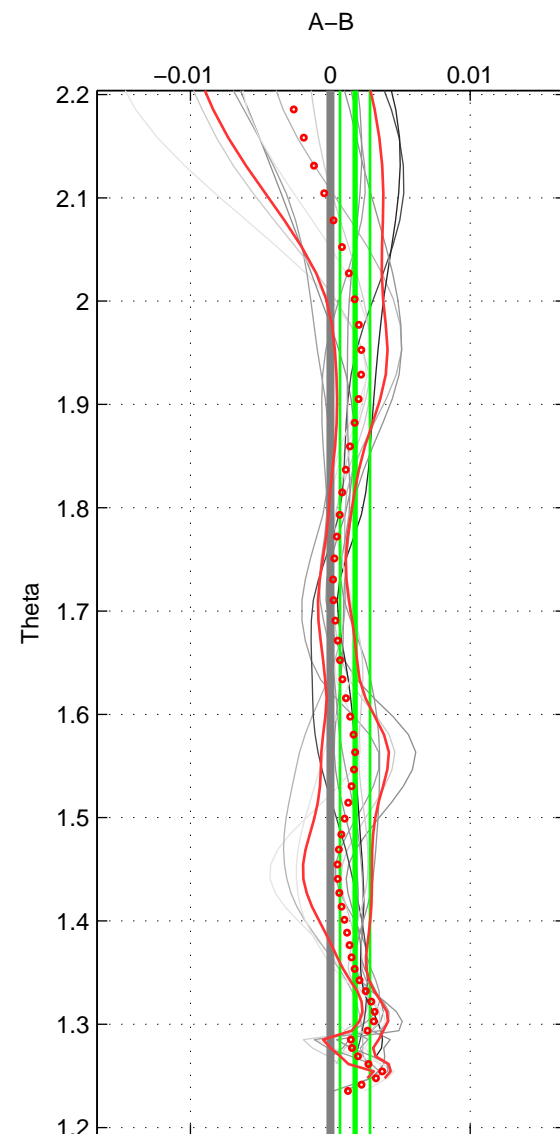

Cruise A (red). Date: Feb 1991 Cruisename: 478-31DS19910216

Cruise B (blue). Date: Aug 1985 Cruisename: 496-325019850804

*** "Favourite" values are means of spaces 1 2 3.

	Offset	O.StDev	Ratio	R.Stdev	Rating
SIGMA:	0.001	0.001	1.000	0.000	3
THETA:	0.002	0.001	1.000	0.000	3
DEPTH:	0.001	0.001	1.000	0.000	3
FAV.:	0.001	0.001	1.000	0.000	3

Profiles of A: 3
 Profiles of B: 4
 Diff profs : 12
 WMoffset (A-B): 0.00082652
 WMoffset stdev: 0.00074187
 WMratio (A/B): 1
 WMratio stdev: 2.143e-05

Quality (1-5): 3

Profiles of A: 3
 Profiles of B: 4
 Diff profs : 12
 WMoffset (A-B): 0.0017681
 WMoffset stdev: 0.0010729
 WMratio (A/B): 1.0001
 WMratio stdev: 3.0977e-05

Quality (1-5): 3

Profiles of A: 3
 Profiles of B: 4
 Diff profs : 12
 WMoffset (A-B): 0.0011931
 WMoffset stdev: 0.0013344
 WMratio (A/B): 1
 WMratio stdev: 3.8501e-05

Quality (1-5): 3