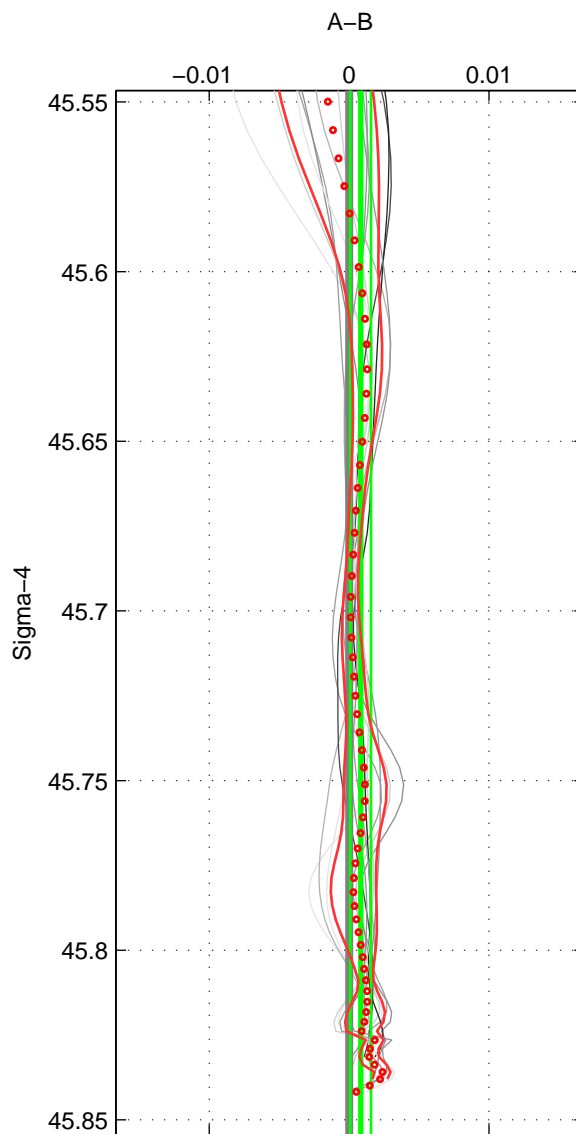

Cruise A (red). Date: Feb 1991 Cruisename: 478-31DS19910216

Cruise B (blue). Date: Aug 1985 Cruisename: 496-325019850804

*** "Favourite" values are means of spaces 1 2 3.

	Offset	O.StDev	Ratio	R.Stdev	Rating
SIGMA:	0.001	0.001	1.000	0.000	3
THETA:	0.002	0.001	1.000	0.000	3
DEPTH:	0.001	0.001	1.000	0.000	3
FAV.:	0.001	0.001	1.000	0.000	3

Profiles of A: 3
 Profiles of B: 4
 Diff profs : 12
 WMoffset (A-B): 0.00082652
 WMoffset stdev: 0.00074187
 WMratio (A/B): 1
 WMratio stdev: 2.143e-05

Quality (1-5): 3

Profiles of A: 3
 Profiles of B: 4
 Diff profs : 12
 WMoffset (A-B): 0.0017681
 WMoffset stdev: 0.0010729
 WMratio (A/B): 1.0001
 WMratio stdev: 3.0977e-05

Quality (1-5): 3

Profiles of A: 3
 Profiles of B: 4
 Diff profs : 12
 WMoffset (A-B): 0.0011931
 WMoffset stdev: 0.0013344
 WMratio (A/B): 1
 WMratio stdev: 3.8501e-05

Quality (1-5): 3