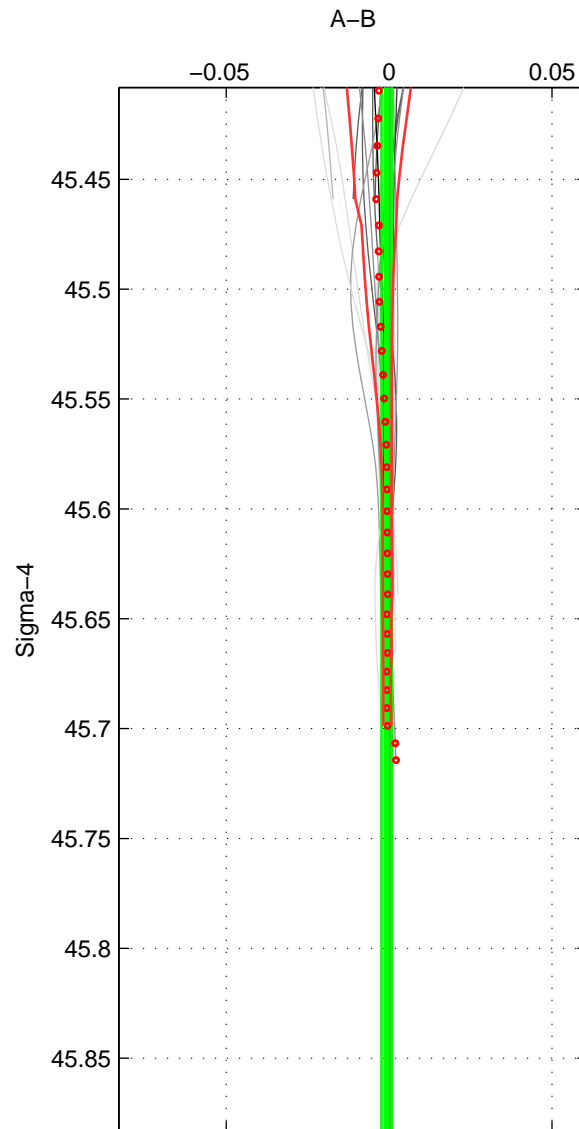

Cruise A (red). Date: Jan 2000 Cruisename: 588-49NZ20000105

Cruise B (blue). Date: Jul 2002 Cruisename: 697-49UP20020620

\*\*\* "Favourite" values are means of spaces 1 2.

	Offset	O.StDev	Ratio	R.Stdev	Rating
SIGMA:	-0.001	0.002	1.000	0.000	5
THETA:	-0.002	0.003	1.000	0.000	5
DEPTH:	-0.002	0.001	1.000	0.000	3
FAV.:	-0.001	0.002	1.000	0.000	5

Profiles of A: 9  
 Profiles of B: 22  
 Diff profs : 26  
 WMoffset (A-B): -0.00077614  
 WMoffset stdev: 0.0015608  
 WMratio (A/B): 0.99998  
 WMratio stdev: 4.5134e-05

Quality (1-5): 5

Profiles of A: 9  
 Profiles of B: 22  
 Diff profs : 26  
 WMoffset (A-B): -0.0016012  
 WMoffset stdev: 0.0031606  
 WMratio (A/B): 0.99995  
 WMratio stdev: 9.1336e-05

Quality (1-5): 5

Profiles of A: 9  
 Profiles of B: 22  
 Diff profs : 26  
 WMoffset (A-B): -0.0015722  
 WMoffset stdev: 0.0012087  
 WMratio (A/B): 0.99995  
 WMratio stdev: 3.4954e-05

Quality (1-5): 3