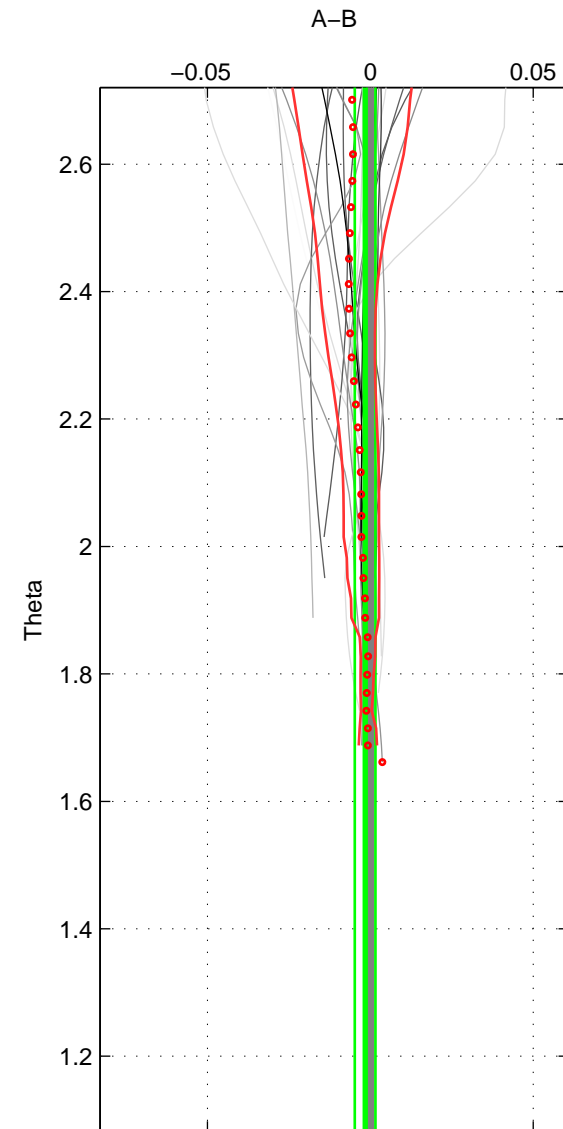

Cruise A (red). Date: Jan 2000 Cruisename: 588-49NZ20000105

Cruise B (blue). Date: Jul 2002 Cruisename: 697-49UP20020620

\*\*\* "Favourite" values are means of spaces 1 2.

	Offset	O.StDev	Ratio	R.Stdev	Rating
SIGMA:	-0.001	0.002	1.000	0.000	5
THETA:	-0.002	0.003	1.000	0.000	5
DEPTH:	-0.002	0.001	1.000	0.000	3
FAV.:	-0.001	0.002	1.000	0.000	5

Profiles of A: 9  
 Profiles of B: 22  
 Diff profs : 26  
 WMoffset (A-B): -0.00077614  
 WMoffset stdev: 0.0015608  
 WMratio (A/B): 0.99998  
 WMratio stdev: 4.5134e-05

Quality (1-5): 5

Profiles of A: 9  
 Profiles of B: 22  
 Diff profs : 26  
 WMoffset (A-B): -0.0016012  
 WMoffset stdev: 0.0031606  
 WMratio (A/B): 0.99995  
 WMratio stdev: 9.1336e-05

Quality (1-5): 5

Profiles of A: 9  
 Profiles of B: 22  
 Diff profs : 26  
 WMoffset (A-B): -0.0015722  
 WMoffset stdev: 0.0012087  
 WMratio (A/B): 0.99995  
 WMratio stdev: 3.4954e-05

Quality (1-5): 3