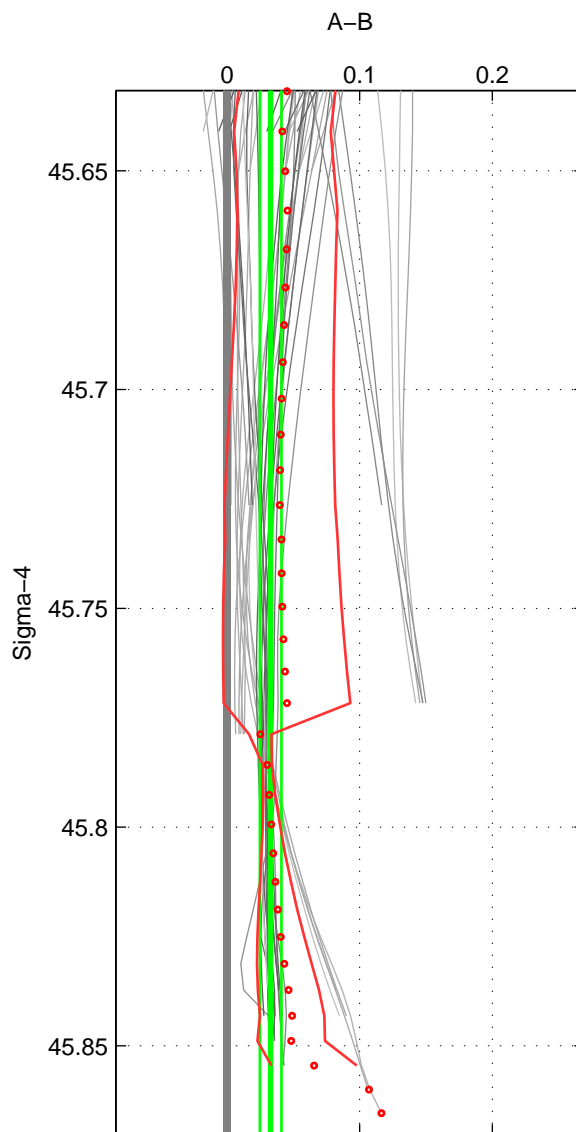

Cruise A (red). Date: May 1993 Cruisename: 204-29CS19930510

Cruise B (blue). Date: Jun 2002 Cruisename: 274-35TH20020611

*** "Favourite" values are means of spaces 1 2.

	Offset	O.StDev	Ratio	R.Stdev	Rating
SIGMA:	0.033	0.008	1.001	0.000	4
THETA:	0.018	0.008	1.001	0.000	4
DEPTH:	0.005	0.008	1.000	0.000	3
FAV.:	0.025	0.008	1.001	0.000	4

Profiles of A: 7
 Profiles of B: 9
 Diff profs : 48
 WMoffset (A-B): 0.032816
 WMoffset stdev: 0.0081078
 WMratio (A/B): 1.0009
 WMratio stdev: 0.00023206

Quality (1-5): 4

Profiles of A: 7
 Profiles of B: 9
 Diff profs : 48
 WMoffset (A-B): 0.018154
 WMoffset stdev: 0.0079124
 WMratio (A/B): 1.0005
 WMratio stdev: 0.00022628

Quality (1-5): 4

Profiles of A: 6
 Profiles of B: 9
 Diff profs : 42
 WMoffset (A-B): 0.0054354
 WMoffset stdev: 0.0075043
 WMratio (A/B): 1.0002
 WMratio stdev: 0.00021472

Quality (1-5): 3