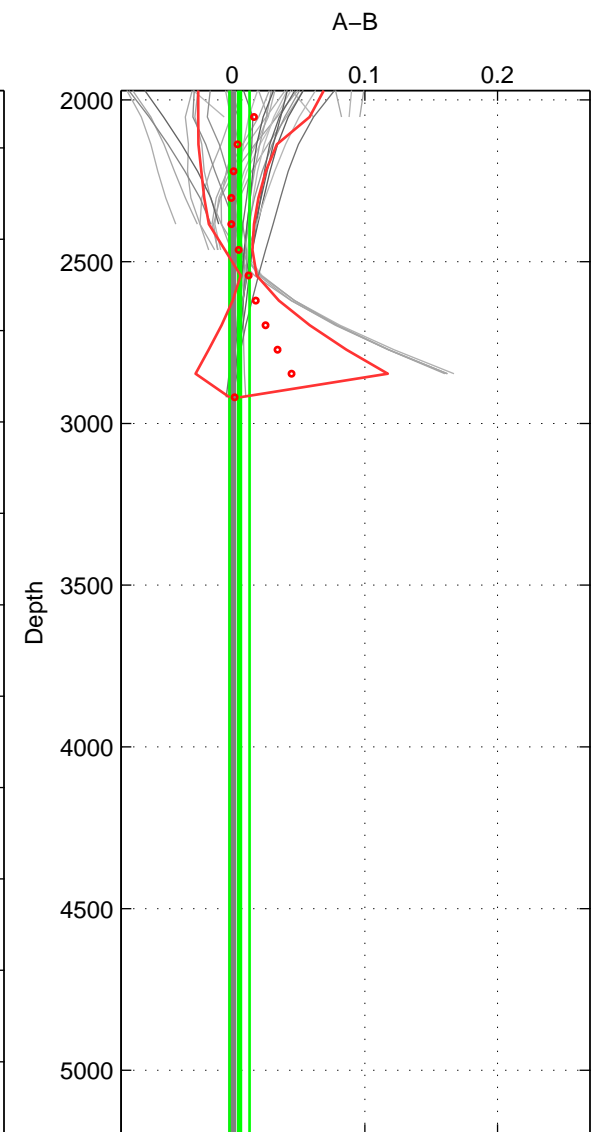

Cruise A (red). Date: May 1993 Cruisename: 204-29CS19930510

Cruise B (blue). Date: Jun 2002 Cruisename: 274-35TH20020611

*** "Favourite" values are means of spaces 1 2.

	Offset	O.StDev	Ratio	R.Stdev	Rating
SIGMA:	0.033	0.008	1.001	0.000	4
THETA:	0.018	0.008	1.001	0.000	4
DEPTH:	0.005	0.008	1.000	0.000	3
FAV.:	0.025	0.008	1.001	0.000	4

Profiles of A: 7
 Profiles of B: 9
 Diff profs : 48
 WMoffset (A-B): 0.032816
 WMoffset stdev: 0.0081078
 WMratio (A/B): 1.0009
 WMratio stdev: 0.00023206

Quality (1-5): 4

Profiles of A: 7
 Profiles of B: 9
 Diff profs : 48
 WMoffset (A-B): 0.018154
 WMoffset stdev: 0.0079124
 WMratio (A/B): 1.0005
 WMratio stdev: 0.00022628

Quality (1-5): 4

Profiles of A: 6
 Profiles of B: 9
 Diff profs : 42
 WMoffset (A-B): 0.0054354
 WMoffset stdev: 0.0075043
 WMratio (A/B): 1.0002
 WMratio stdev: 0.00021472

Quality (1-5): 3