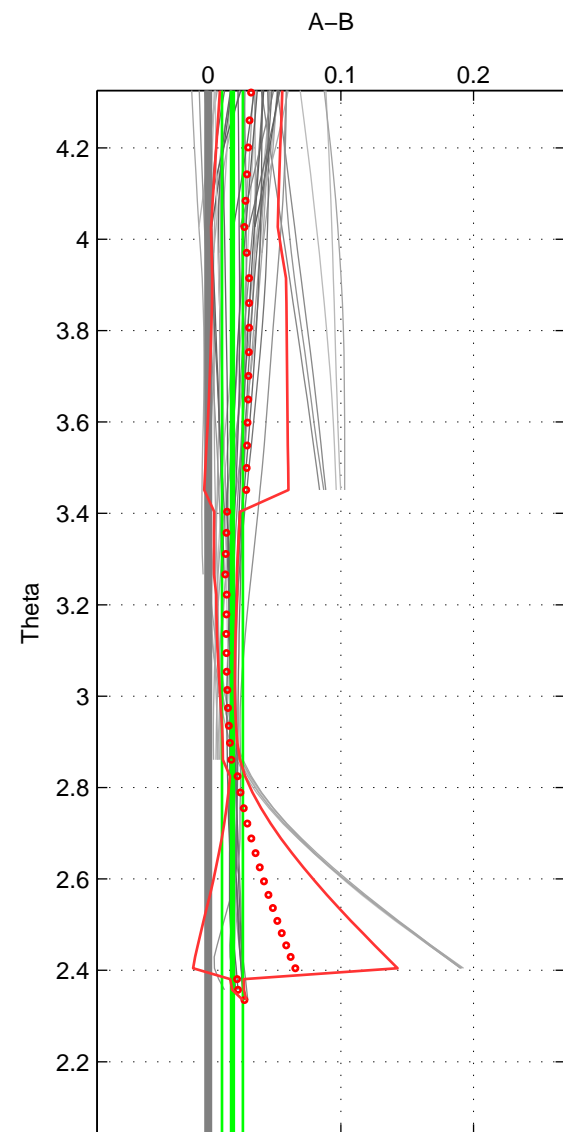

Cruise A (red). Date: May 1993 Cruisename: 204-29CS19930510

Cruise B (blue). Date: Jun 2002 Cruisename: 274-35TH20020611

*** "Favourite" values are means of spaces 1 2.

	Offset	O.StDev	Ratio	R.Stdev	Rating
SIGMA:	0.033	0.008	1.001	0.000	4
THETA:	0.018	0.008	1.001	0.000	4
DEPTH:	0.005	0.008	1.000	0.000	3
FAV.:	0.025	0.008	1.001	0.000	4

Profiles of A: 7
 Profiles of B: 9
 Diff profs : 48
 WMoffset (A-B): 0.032816
 WMoffset stdev: 0.0081078
 WMratio (A/B): 1.0009
 WMratio stdev: 0.00023206

Quality (1-5): 4

Profiles of A: 7
 Profiles of B: 9
 Diff profs : 48
 WMoffset (A-B): 0.018154
 WMoffset stdev: 0.0079124
 WMratio (A/B): 1.0005
 WMratio stdev: 0.00022628

Quality (1-5): 4

Profiles of A: 6
 Profiles of B: 9
 Diff profs : 42
 WMoffset (A-B): 0.0054354
 WMoffset stdev: 0.0075043
 WMratio (A/B): 1.0002
 WMratio stdev: 0.00021472

Quality (1-5): 3