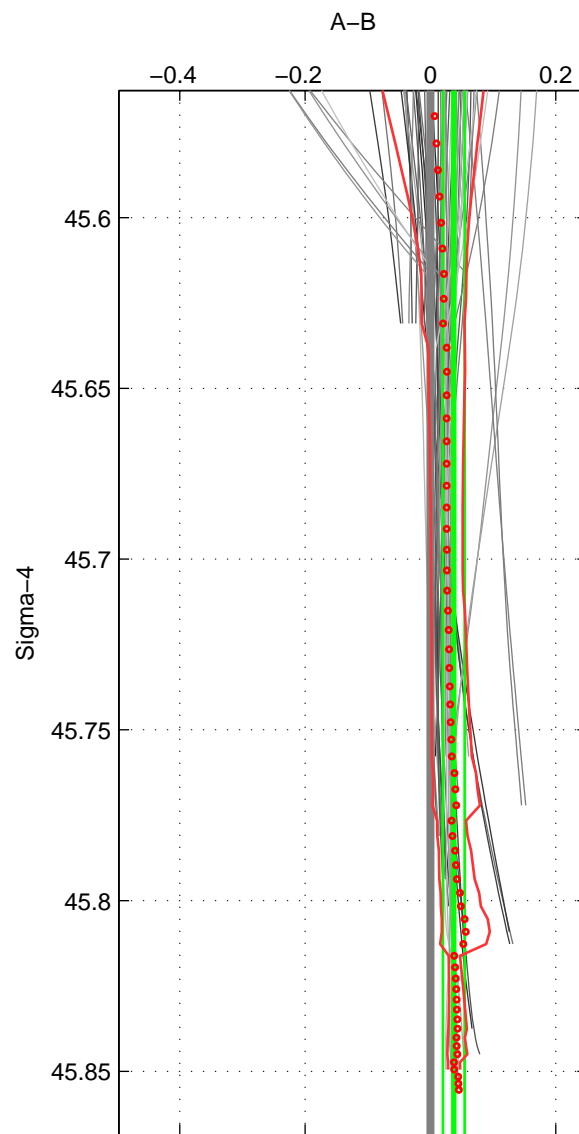

Cruise A (red). Date: May 1993 Cruisename: 204-29CS19930510
 Cruise B (blue). Date: Jun 1989 Cruisename: 268-35LU19890509

*** "Favourite" values are means of spaces 1 2.

	Offset	O.StDev	Ratio	R.Stdev	Rating
SIGMA:	0.037	0.017	1.001	0.000	4
THETA:	0.022	0.006	1.001	0.000	4
DEPTH:	0.003	0.007	1.000	0.000	3
FAV.:	0.030	0.012	1.001	0.000	4

Profiles of A: 12
 Profiles of B: 14
 Diff profs : 58
 WMoffset (A-B): 0.037328
 WMoffset stdev: 0.017438
 WMratio (A/B): 1.0011
 WMratio stdev: 0.00049929

Quality (1-5): 4

Profiles of A: 12
 Profiles of B: 14
 Diff profs : 58
 WMoffset (A-B): 0.022104
 WMoffset stdev: 0.0059728
 WMratio (A/B): 1.0006
 WMratio stdev: 0.00017101

Quality (1-5): 4

Profiles of A: 12
 Profiles of B: 14
 Diff profs : 58
 WMoffset (A-B): 0.0031446
 WMoffset stdev: 0.0072169
 WMratio (A/B): 1.0001
 WMratio stdev: 0.00020645

Quality (1-5): 3