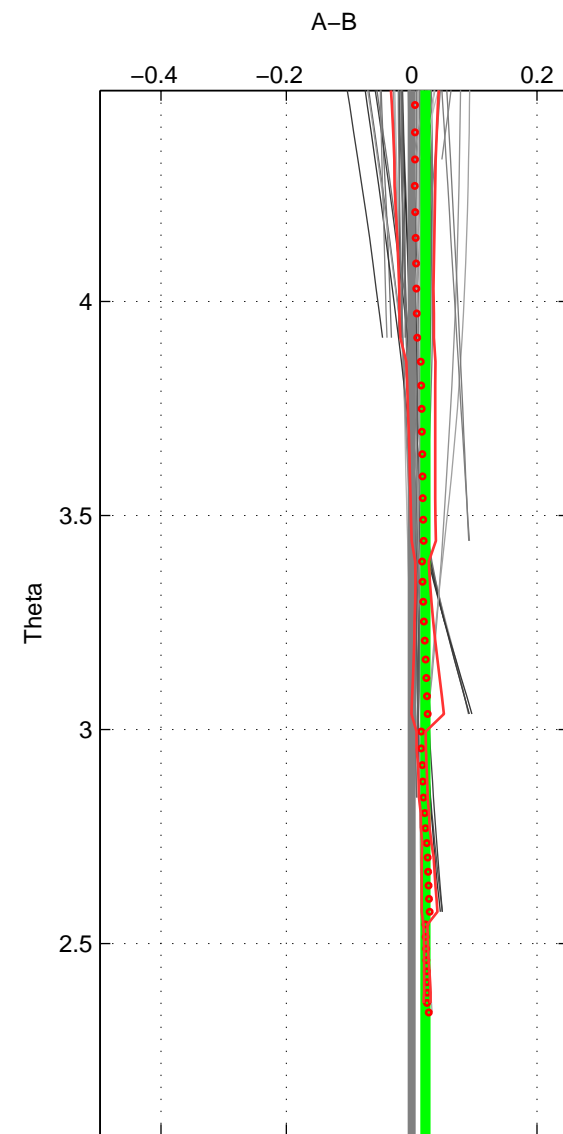

Cruise A (red). Date: May 1993 Cruisename: 204-29CS19930510
 Cruise B (blue). Date: Jun 1989 Cruisename: 268-35LU19890509

*** "Favourite" values are means of spaces 1 2.

	Offset	O.StDev	Ratio	R.Stdev	Rating
SIGMA:	0.037	0.017	1.001	0.000	4
THETA:	0.022	0.006	1.001	0.000	4
DEPTH:	0.003	0.007	1.000	0.000	3
FAV.:	0.030	0.012	1.001	0.000	4

Profiles of A: 12
 Profiles of B: 14
 Diff profs : 58
 WMoffset (A-B): 0.037328
 WMoffset stdev: 0.017438
 WMratio (A/B): 1.0011
 WMratio stdev: 0.00049929

Quality (1-5): 4

Profiles of A: 12
 Profiles of B: 14
 Diff profs : 58
 WMoffset (A-B): 0.022104
 WMoffset stdev: 0.0059728
 WMratio (A/B): 1.0006
 WMratio stdev: 0.00017101

Quality (1-5): 4

Profiles of A: 12
 Profiles of B: 14
 Diff profs : 58
 WMoffset (A-B): 0.0031446
 WMoffset stdev: 0.0072169
 WMratio (A/B): 1.0001
 WMratio stdev: 0.00020645

Quality (1-5): 3