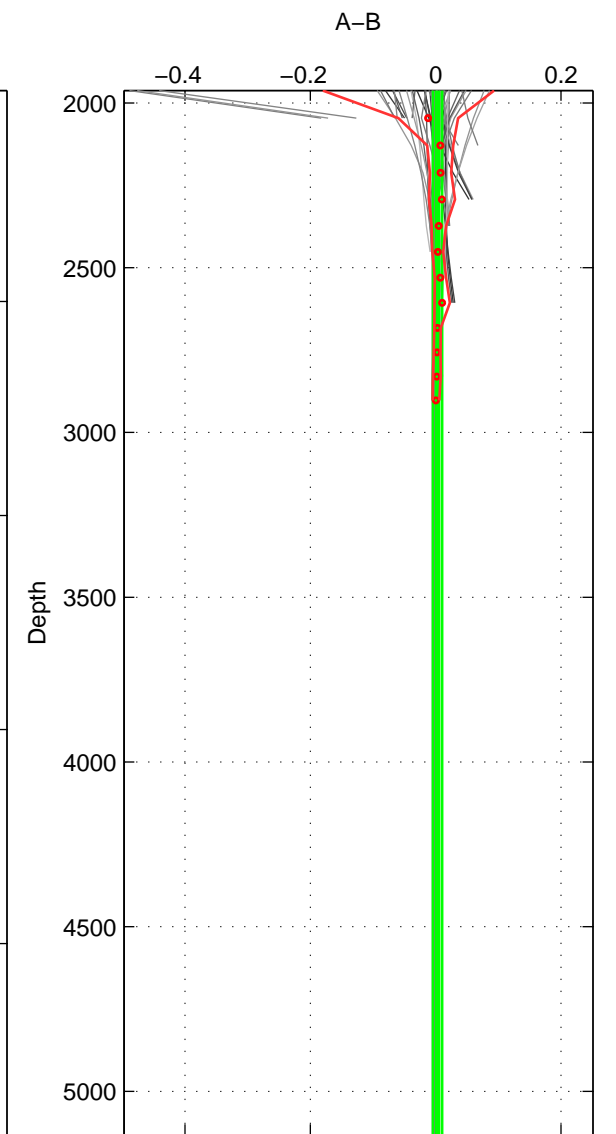

Cruise A (red). Date: May 1993 Cruisename: 204-29CS19930510
 Cruise B (blue). Date: Jun 1989 Cruisename: 268-35LU19890509

*** "Favourite" values are means of spaces 1 2.

	Offset	O.StDev	Ratio	R.Stdev	Rating
SIGMA:	0.037	0.017	1.001	0.000	4
THETA:	0.022	0.006	1.001	0.000	4
DEPTH:	0.003	0.007	1.000	0.000	3
FAV.:	0.030	0.012	1.001	0.000	4

Profiles of A: 12
 Profiles of B: 14
 Diff profs : 58
 WMoffset (A-B): 0.037328
 WMoffset stdev: 0.017438
 WMratio (A/B): 1.0011
 WMratio stdev: 0.00049929

Quality (1-5): 4

Profiles of A: 12
 Profiles of B: 14
 Diff profs : 58
 WMoffset (A-B): 0.022104
 WMoffset stdev: 0.0059728
 WMratio (A/B): 1.0006
 WMratio stdev: 0.00017101

Quality (1-5): 4

Profiles of A: 12
 Profiles of B: 14
 Diff profs : 58
 WMoffset (A-B): 0.0031446
 WMoffset stdev: 0.0072169
 WMratio (A/B): 1.0001
 WMratio stdev: 0.00020645

Quality (1-5): 3