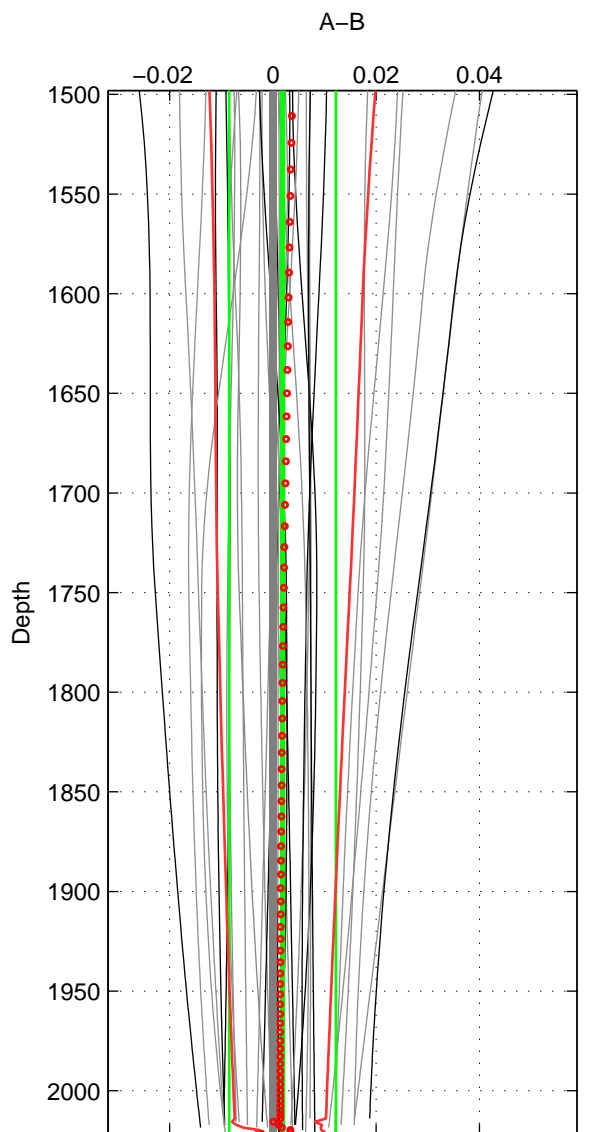

Cruise A (red). Date: Jul 2002 Cruisename: 697-49UP20020620
 Cruise B (blue). Date: Jun 2003 Cruisename: 700-49UP20030620

*** "Favourite" values are means of spaces 1 2 3.

	Offset	O.StDev	Ratio	R.Stdev	Rating
SIGMA:	-0.001	0.001	1.000	0.000	4
THETA:	-0.001	0.002	1.000	0.000	4
DEPTH:	0.002	0.010	1.000	0.000	4
FAV. :	-0.000	0.005	1.000	0.000	4

Profiles of A: 21
 Profiles of B: 11
 Diff profs : 31
 WMoffset (A-B): -0.00061401
 WMoffset stdev: 0.0013731
 WMratio (A/B): 0.99998
 WMratio stdev: 3.9693e-05

Quality (1-5): 4

Profiles of A: 21
 Profiles of B: 11
 Diff profs : 31
 WMoffset (A-B): -0.0012394
 WMoffset stdev: 0.0021401
 WMratio (A/B): 0.99996
 WMratio stdev: 6.1861e-05

Quality (1-5): 4

Profiles of A: 21
 Profiles of B: 11
 Diff profs : 31
 WMoffset (A-B): 0.0018508
 WMoffset stdev: 0.010342
 WMratio (A/B): 1.0001
 WMratio stdev: 0.00029911

Quality (1-5): 4