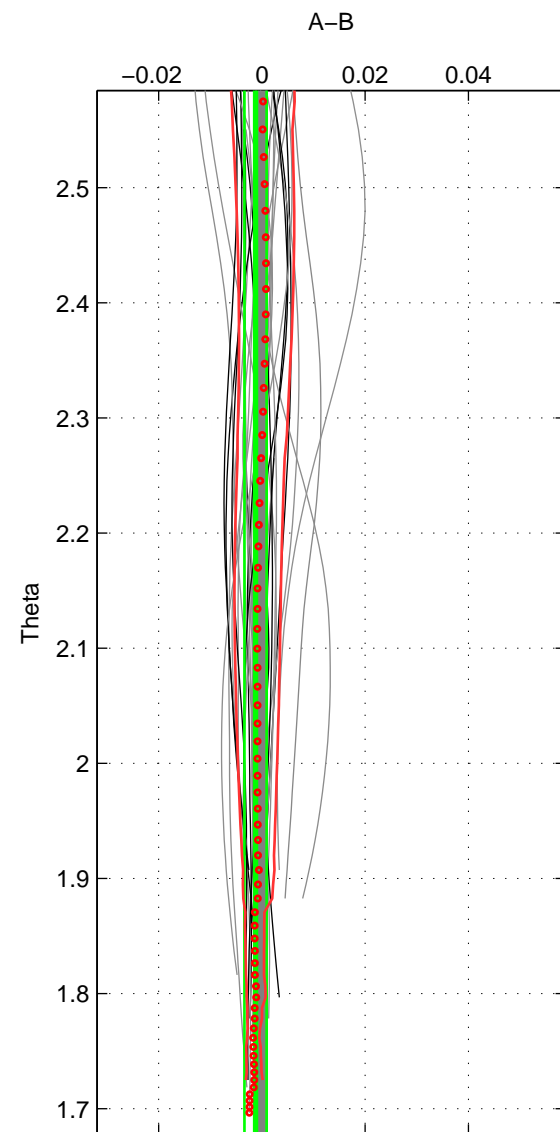

Cruise A (red). Date: Jul 2002 Cruisename: 697-49UP20020620
 Cruise B (blue). Date: Jun 2003 Cruisename: 700-49UP20030620

*** "Favourite" values are means of spaces 1 2 3.

	Offset	O.StDev	Ratio	R.Stdev	Rating
SIGMA:	-0.001	0.001	1.000	0.000	4
THETA:	-0.001	0.002	1.000	0.000	4
DEPTH:	0.002	0.010	1.000	0.000	4
FAV. :	-0.000	0.005	1.000	0.000	4

Profiles of A: 21
 Profiles of B: 11
 Diff profs : 31
 WMoffset (A-B): -0.00061401
 WMoffset stdev: 0.0013731
 WMratio (A/B): 0.99998
 WMratio stdev: 3.9693e-05

Quality (1-5): 4

Profiles of A: 21
 Profiles of B: 11
 Diff profs : 31
 WMoffset (A-B): -0.0012394
 WMoffset stdev: 0.0021401
 WMratio (A/B): 0.99996
 WMratio stdev: 6.1861e-05

Quality (1-5): 4

Profiles of A: 21
 Profiles of B: 11
 Diff profs : 31
 WMoffset (A-B): 0.0018508
 WMoffset stdev: 0.010342
 WMratio (A/B): 1.0001
 WMratio stdev: 0.00029911

Quality (1-5): 4