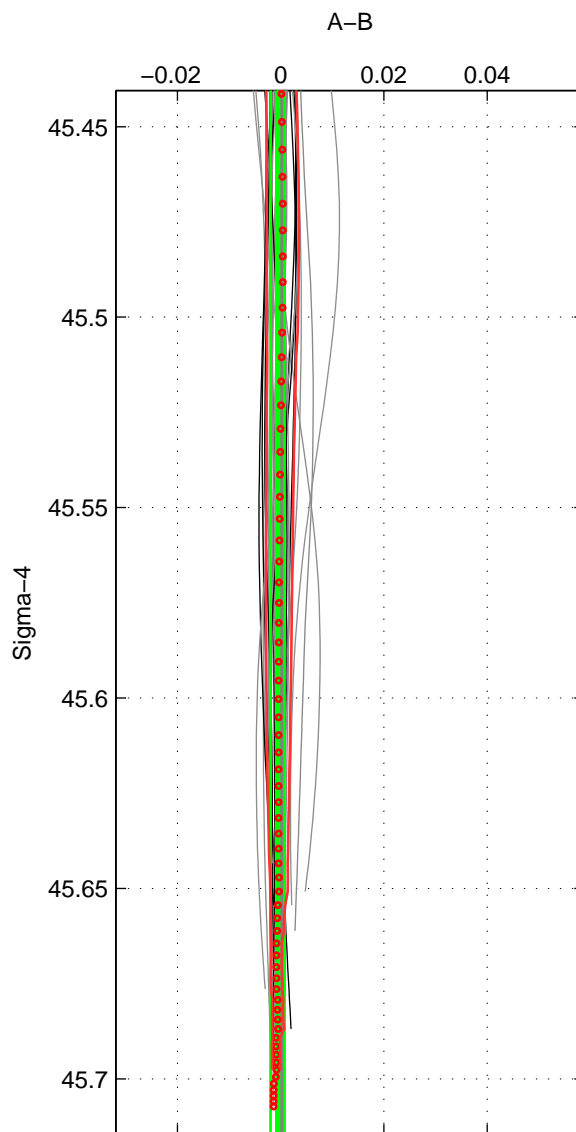

Cruise A (red). Date: Jul 2002 Cruisename: 697-49UP20020620
 Cruise B (blue). Date: Jun 2003 Cruisename: 700-49UP20030620

*** "Favourite" values are means of spaces 1 2 3.

	Offset	O.StDev	Ratio	R.Stdev	Rating
SIGMA:	-0.001	0.001	1.000	0.000	4
THETA:	-0.001	0.002	1.000	0.000	4
DEPTH:	0.002	0.010	1.000	0.000	4
FAV. :	-0.000	0.005	1.000	0.000	4

Profiles of A: 21
 Profiles of B: 11
 Diff profs : 31
 WMoffset (A-B): -0.00061401
 WMoffset stdev: 0.0013731
 WMratio (A/B): 0.99998
 WMratio stdev: 3.9693e-05

Quality (1-5): 4

Profiles of A: 21
 Profiles of B: 11
 Diff profs : 31
 WMoffset (A-B): -0.0012394
 WMoffset stdev: 0.0021401
 WMratio (A/B): 0.99996
 WMratio stdev: 6.1861e-05

Quality (1-5): 4

Profiles of A: 21
 Profiles of B: 11
 Diff profs : 31
 WMoffset (A-B): 0.0018508
 WMoffset stdev: 0.010342
 WMratio (A/B): 1.0001
 WMratio stdev: 0.00029911

Quality (1-5): 4