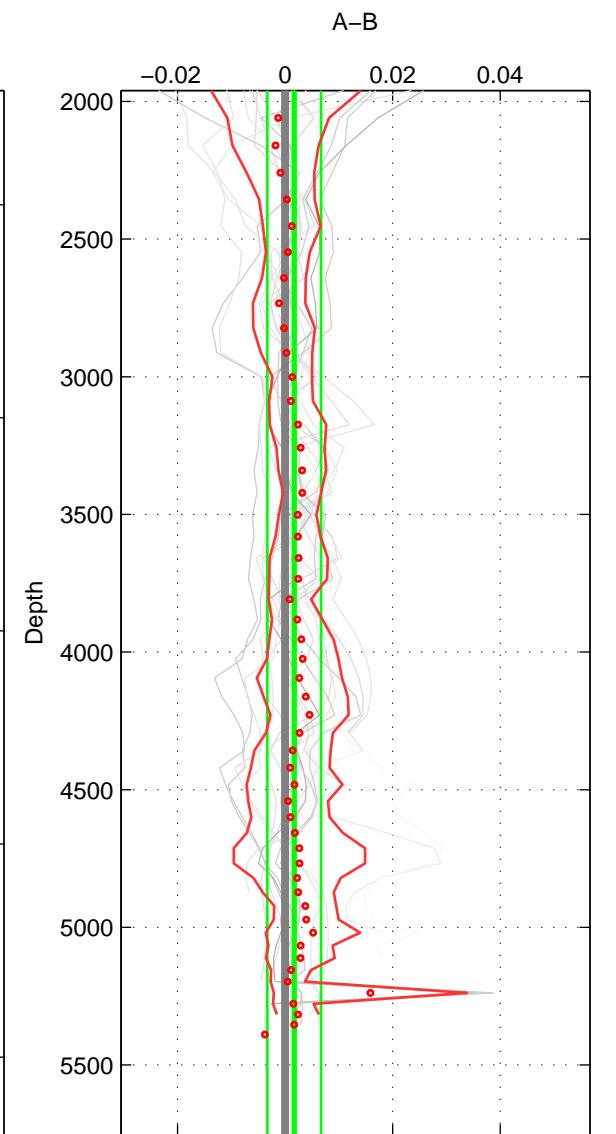

Cruise A (red). Date: Jul 1981 Cruisename: 220-316N19810401

Cruise B (blue). Date: Oct 2003 Cruisename: 233-316N20030922

\*\*\* "Favourite" values are means of spaces 1 2 3.

	Offset	O.StDev	Ratio	R.Stdev	Rating
SIGMA:	0.002	0.004	1.000	0.000	5
THETA:	0.001	0.003	1.000	0.000	5
DEPTH:	0.002	0.005	1.000	0.000	5
FAV.:	0.001	0.004	1.000	0.000	5

Profiles of A: 7  
 Profiles of B: 16  
 Diff profs: 18  
 WMoffset (A-B): 0.0015922  
 WMoffset stdev: 0.0037821  
 WMratio (A/B): 1  
 WMratio stdev: 0.00010827

Quality (1-5): 5

Profiles of A: 7  
 Profiles of B: 16  
 Diff profs: 18  
 WMoffset (A-B): 0.00058247  
 WMoffset stdev: 0.0025817  
 WMratio (A/B): 1  
 WMratio stdev: 7.3928e-05

Quality (1-5): 5

Profiles of A: 7  
 Profiles of B: 16  
 Diff profs: 18  
 WMoffset (A-B): 0.0017189  
 WMoffset stdev: 0.004996  
 WMratio (A/B): 1  
 WMratio stdev: 0.00014314

Quality (1-5): 5