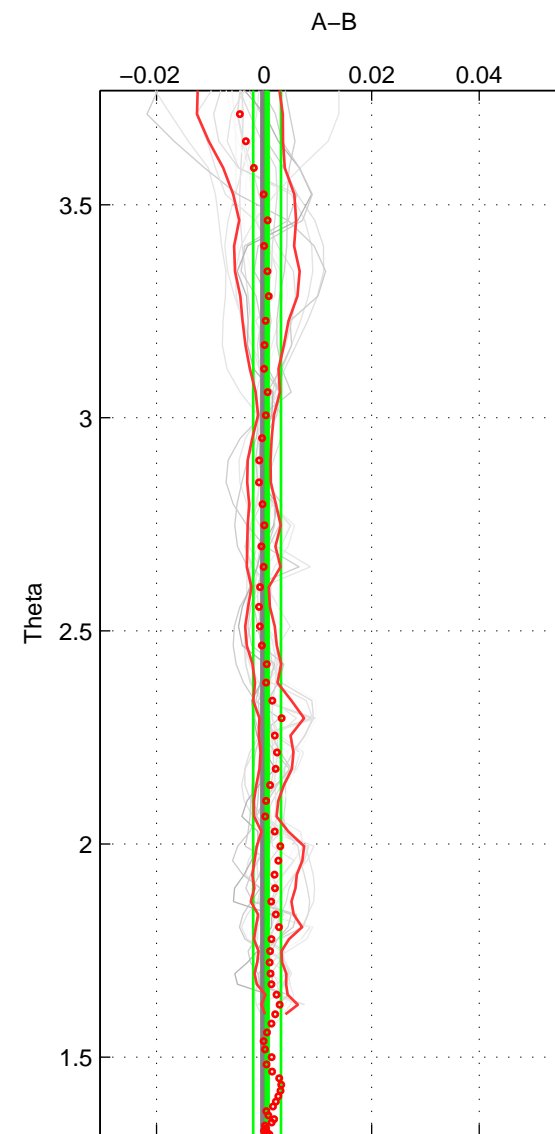

Cruise A (red). Date: Jul 1981 Cruisename: 220-316N19810401

Cruise B (blue). Date: Oct 2003 Cruisename: 233-316N20030922

\*\*\* "Favourite" values are means of spaces 1 2 3.

	Offset	O.StDev	Ratio	R.Stdev	Rating
SIGMA:	0.002	0.004	1.000	0.000	5
THETA:	0.001	0.003	1.000	0.000	5
DEPTH:	0.002	0.005	1.000	0.000	5
FAV.:	0.001	0.004	1.000	0.000	5

Profiles of A: 7  
 Profiles of B: 16  
 Diff profs: 18  
 WMoffset (A-B): 0.0015922  
 WMoffset stdev: 0.0037821  
 WMratio (A/B): 1  
 WMratio stdev: 0.00010827

Quality (1-5): 5

Profiles of A: 7  
 Profiles of B: 16  
 Diff profs: 18  
 WMoffset (A-B): 0.00058247  
 WMoffset stdev: 0.0025817  
 WMratio (A/B): 1  
 WMratio stdev: 7.3928e-05

Quality (1-5): 5

Profiles of A: 7  
 Profiles of B: 16  
 Diff profs: 18  
 WMoffset (A-B): 0.0017189  
 WMoffset stdev: 0.004996  
 WMratio (A/B): 1  
 WMratio stdev: 0.00014314

Quality (1-5): 5