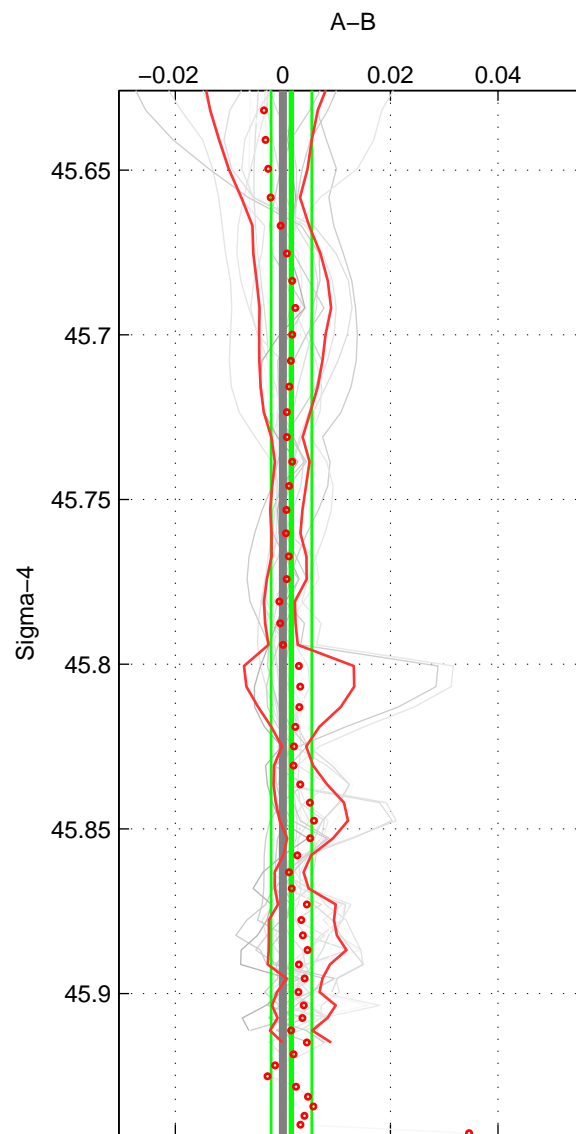

Cruise A (red). Date: Jul 1981 Cruisename: 220-316N19810401

Cruise B (blue). Date: Oct 2003 Cruisename: 233-316N20030922

\*\*\* "Favourite" values are means of spaces 1 2 3.

	Offset	O.StDev	Ratio	R.Stdev	Rating
SIGMA:	0.002	0.004	1.000	0.000	5
THETA:	0.001	0.003	1.000	0.000	5
DEPTH:	0.002	0.005	1.000	0.000	5
FAV.:	0.001	0.004	1.000	0.000	5

Profiles of A: 7  
 Profiles of B: 16  
 Diff profs: 18  
 WMoffset (A-B): 0.0015922  
 WMoffset stdev: 0.0037821  
 WMratio (A/B): 1  
 WMratio stdev: 0.00010827

Quality (1-5): 5

Profiles of A: 7  
 Profiles of B: 16  
 Diff profs: 18  
 WMoffset (A-B): 0.00058247  
 WMoffset stdev: 0.0025817  
 WMratio (A/B): 1  
 WMratio stdev: 7.3928e-05

Quality (1-5): 5

Profiles of A: 7  
 Profiles of B: 16  
 Diff profs: 18  
 WMoffset (A-B): 0.0017189  
 WMoffset stdev: 0.004996  
 WMratio (A/B): 1  
 WMratio stdev: 0.00014314

Quality (1-5): 5