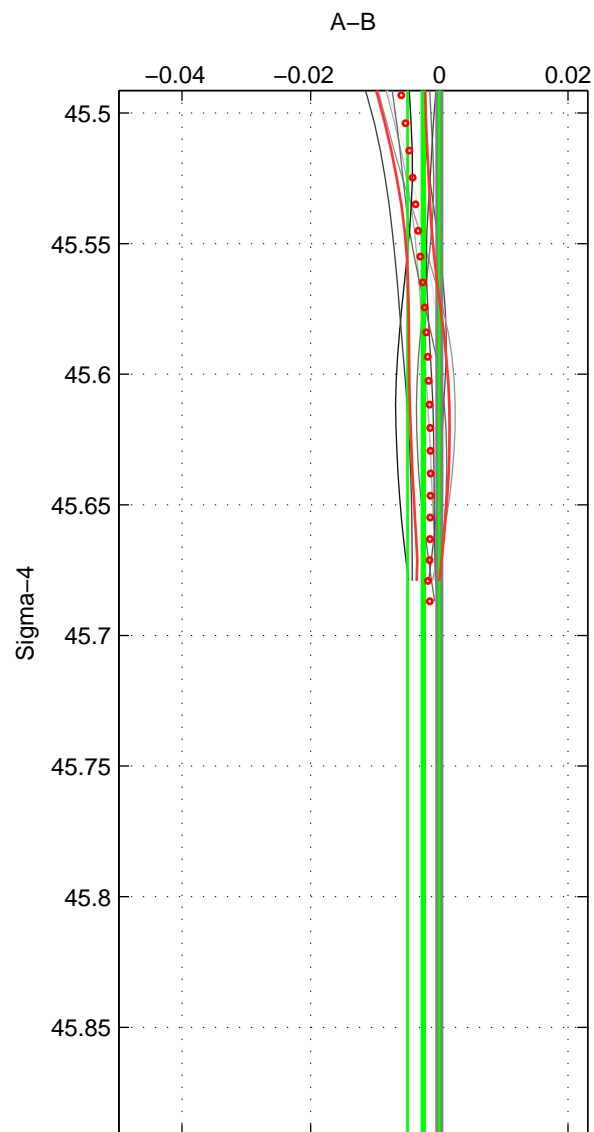

Cruise A (red). Date: Oct 1998 Cruisename: 686-49UP19980916

Cruise B (blue). Date: Jul 2000 Cruisename: 690-49UP20000620

\*\*\* "Favourite" values are means of spaces 1 2.

	Offset	O.StDev	Ratio	R.Stdev	Rating
SIGMA:	-0.002	0.002	1.000	0.000	4
THETA:	-0.008	0.009	1.000	0.000	4
DEPTH:	0.001	0.003	1.000	0.000	3
FAV. :	-0.005	0.006	1.000	0.000	4

Profiles of A: 8  
 Profiles of B: 4  
 Diff profs : 10  
 WMoffset (A-B): -0.002491  
 WMoffset stdev: 0.0024616  
 WMratio (A/B): 0.99993  
 WMratio stdev: 7.1227e-05

Quality (1-5): 4

Profiles of A: 8  
 Profiles of B: 4  
 Diff profs : 13  
 WMoffset (A-B): -0.0082637  
 WMoffset stdev: 0.0089237  
 WMratio (A/B): 0.99976  
 WMratio stdev: 0.00025822

Quality (1-5): 4

Profiles of A: 6  
 Profiles of B: 4  
 Diff profs : 9  
 WMoffset (A-B): 0.0013112  
 WMoffset stdev: 0.0026452  
 WMratio (A/B): 1  
 WMratio stdev: 7.6621e-05

Quality (1-5): 3

Please note that statistics are bad.