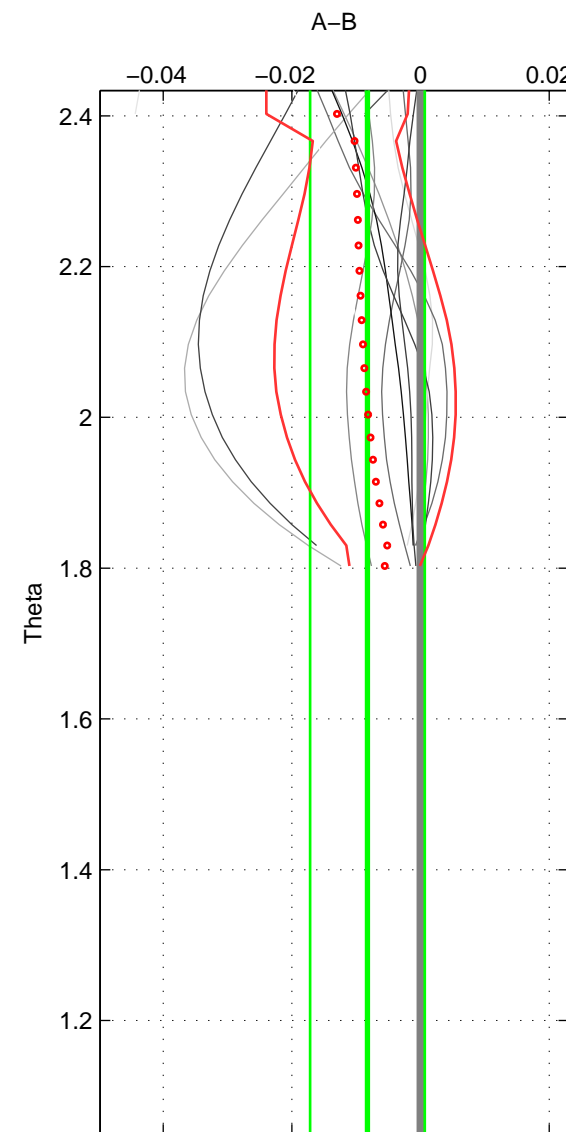

Cruise A (red). Date: Oct 1998 Cruisename: 686-49UP19980916

Cruise B (blue). Date: Jul 2000 Cruisename: 690-49UP20000620

\*\*\* "Favourite" values are means of spaces 1 2.

	Offset	O.StDev	Ratio	R.Stdev	Rating
SIGMA:	-0.002	0.002	1.000	0.000	4
THETA:	-0.008	0.009	1.000	0.000	4
DEPTH:	0.001	0.003	1.000	0.000	3
FAV. :	-0.005	0.006	1.000	0.000	4

Profiles of A: 8  
 Profiles of B: 4  
 Diff profs : 10  
 WMoffset (A-B): -0.002491  
 WMoffset stdev: 0.0024616  
 WMratio (A/B): 0.99993  
 WMratio stdev: 7.1227e-05

Quality (1-5): 4

Profiles of A: 8  
 Profiles of B: 4  
 Diff profs : 13  
 WMoffset (A-B): -0.0082637  
 WMoffset stdev: 0.0089237  
 WMratio (A/B): 0.99976  
 WMratio stdev: 0.00025822

Quality (1-5): 4

Profiles of A: 6  
 Profiles of B: 4  
 Diff profs : 9  
 WMoffset (A-B): 0.0013112  
 WMoffset stdev: 0.0026452  
 WMratio (A/B): 1  
 WMratio stdev: 7.6621e-05

Quality (1-5): 3

Please note that statistics are bad.