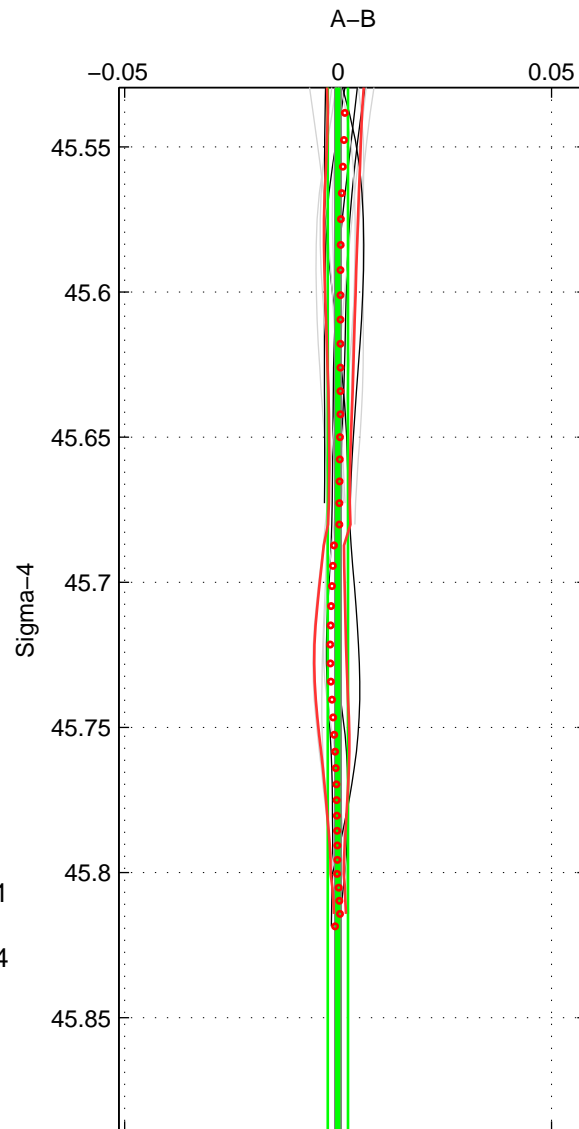

Cruise A (red). Date: Jun 1999 Cruisename: 568-49HO19990601

Cruise B (blue). Date: Jun 2001 Cruisename: 591-49NZ20010604

\*\*\* "Favourite" values are those of space 2.

	Offset	O.StDev	Ratio	R.Stdev	Rating
SIGMA:	-0.000	0.002	1.000	0.000	3
THETA:	0.001	0.005	1.000	0.000	4
DEPTH:	-0.006	0.005	1.000	0.000	3
FAV.:	0.001	0.005	1.000	0.000	4

Profiles of A: 4  
 Profiles of B: 6  
 Diff profs : 13  
 WMoffset (A-B): -5.9447e-05  
 WMoffset stdev: 0.0023773  
 WMratio (A/B): 1  
 WMratio stdev: 6.8648e-05

Quality (1-5): 3

Profiles of A: 4  
 Profiles of B: 6  
 Diff profs : 13  
 WMoffset (A-B): 0.0010443  
 WMoffset stdev: 0.0046491  
 WMratio (A/B): 1  
 WMratio stdev: 0.00013427

Quality (1-5): 4

Profiles of A: 4  
 Profiles of B: 6  
 Diff profs : 13  
 WMoffset (A-B): -0.0062417  
 WMoffset stdev: 0.0049759  
 WMratio (A/B): 0.99982  
 WMratio stdev: 0.00014352

Quality (1-5): 3