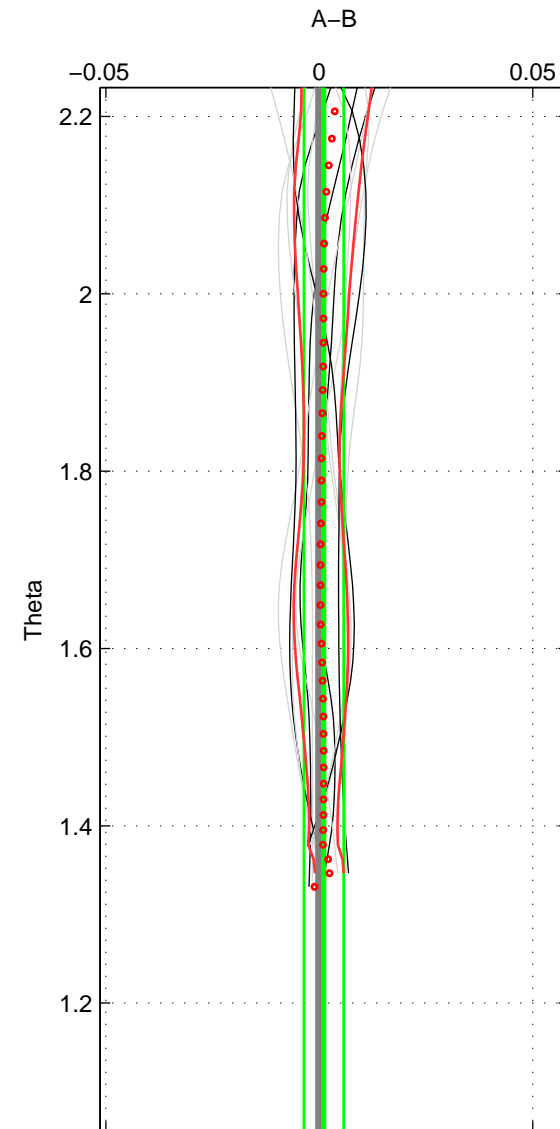

Cruise A (red). Date: Jun 1999 Cruisename: 568-49HO19990601

Cruise B (blue). Date: Jun 2001 Cruisename: 591-49NZ20010604

\*\*\* "Favourite" values are those of space 2.

	Offset	O.StDev	Ratio	R.Stdev	Rating
SIGMA:	-0.000	0.002	1.000	0.000	3
THETA:	0.001	0.005	1.000	0.000	4
DEPTH:	-0.006	0.005	1.000	0.000	3
FAV.:	0.001	0.005	1.000	0.000	4

Profiles of A: 4  
 Profiles of B: 6  
 Diff profs : 13  
 WMoffset (A-B): -5.9447e-05  
 WMoffset stdev: 0.0023773  
 WMratio (A/B): 1  
 WMratio stdev: 6.8648e-05

Quality (1-5): 3

Profiles of A: 4  
 Profiles of B: 6  
 Diff profs : 13  
 WMoffset (A-B): 0.0010443  
 WMoffset stdev: 0.0046491  
 WMratio (A/B): 1  
 WMratio stdev: 0.00013427

Quality (1-5): 4

Profiles of A: 4  
 Profiles of B: 6  
 Diff profs : 13  
 WMoffset (A-B): -0.0062417  
 WMoffset stdev: 0.0049759  
 WMratio (A/B): 0.99982  
 WMratio stdev: 0.00014352

Quality (1-5): 3