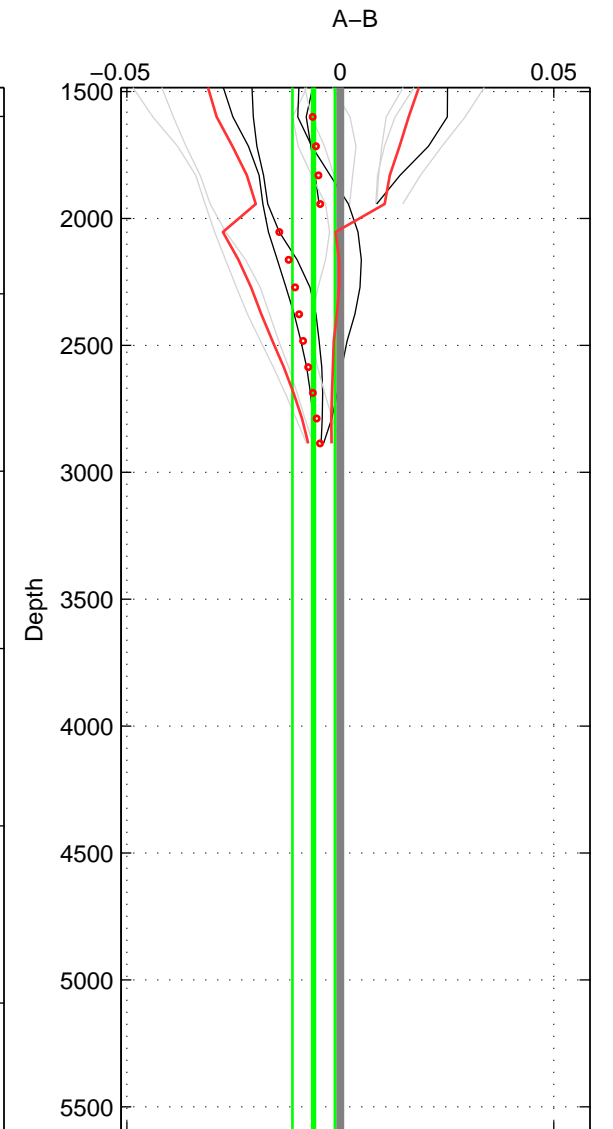

Cruise A (red). Date: Jun 1999 Cruisename: 568-49HO19990601

Cruise B (blue). Date: Jun 2001 Cruisename: 591-49NZ20010604

\*\*\* "Favourite" values are those of space 2.

	Offset	O.StDev	Ratio	R.Stdev	Rating
SIGMA:	-0.000	0.002	1.000	0.000	3
THETA:	0.001	0.005	1.000	0.000	4
DEPTH:	-0.006	0.005	1.000	0.000	3
FAV.:	0.001	0.005	1.000	0.000	4

Profiles of A: 4  
 Profiles of B: 6  
 Diff profs : 13  
 WMoffset (A-B): -5.9447e-05  
 WMoffset stdev: 0.0023773  
 WMratio (A/B): 1  
 WMratio stdev: 6.8648e-05

Quality (1-5): 3

Profiles of A: 4  
 Profiles of B: 6  
 Diff profs : 13  
 WMoffset (A-B): 0.0010443  
 WMoffset stdev: 0.0046491  
 WMratio (A/B): 1  
 WMratio stdev: 0.00013427

Quality (1-5): 4

Profiles of A: 4  
 Profiles of B: 6  
 Diff profs : 13  
 WMoffset (A-B): -0.0062417  
 WMoffset stdev: 0.0049759  
 WMratio (A/B): 0.99982  
 WMratio stdev: 0.00014352

Quality (1-5): 3