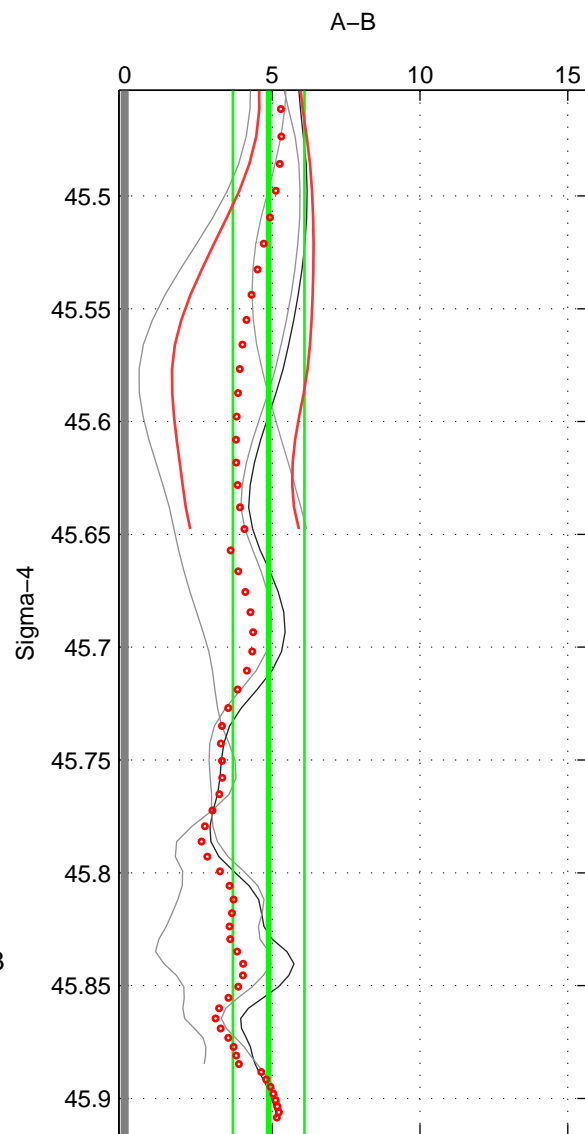

Cruise A (red). Date: Jul 1987 Cruisename: 483-31OC19870606
 Cruise B (blue). Date: Feb 2006 Cruisename: 710-49UP20060113

*** "Favourite" values are means of spaces 1 2.

	Offset	O.StDev	Ratio	R.Stdev	Rating
SIGMA:	0.005	0.001	1.000	0.000	3
THETA:	0.006	0.001	1.000	0.000	3
DEPTH:	0.007	0.002	1.000	0.000	2
FAV.:	0.005	0.001	1.000	0.000	3

Profiles of A: 4
 Profiles of B: 4
 Diff profs : 4
 WMoffset (A-B): 0.0048748
 WMoffset stdev: 0.0012113
 WMratio (A/B): 1.0001
 WMratio stdev: 3.5002e-05

Quality (1-5): 3

Profiles of A: 4
 Profiles of B: 4
 Diff profs : 4
 WMoffset (A-B): 0.0056909
 WMoffset stdev: 0.0014176
 WMratio (A/B): 1.0002
 WMratio stdev: 4.0959e-05

Quality (1-5): 3

Profiles of A: 4
 Profiles of B: 4
 Diff profs : 4
 WMoffset (A-B): 0.0065443
 WMoffset stdev: 0.0018487
 WMratio (A/B): 1.0002
 WMratio stdev: 5.3484e-05

Quality (1-5): 2

Please note that statistics are bad.