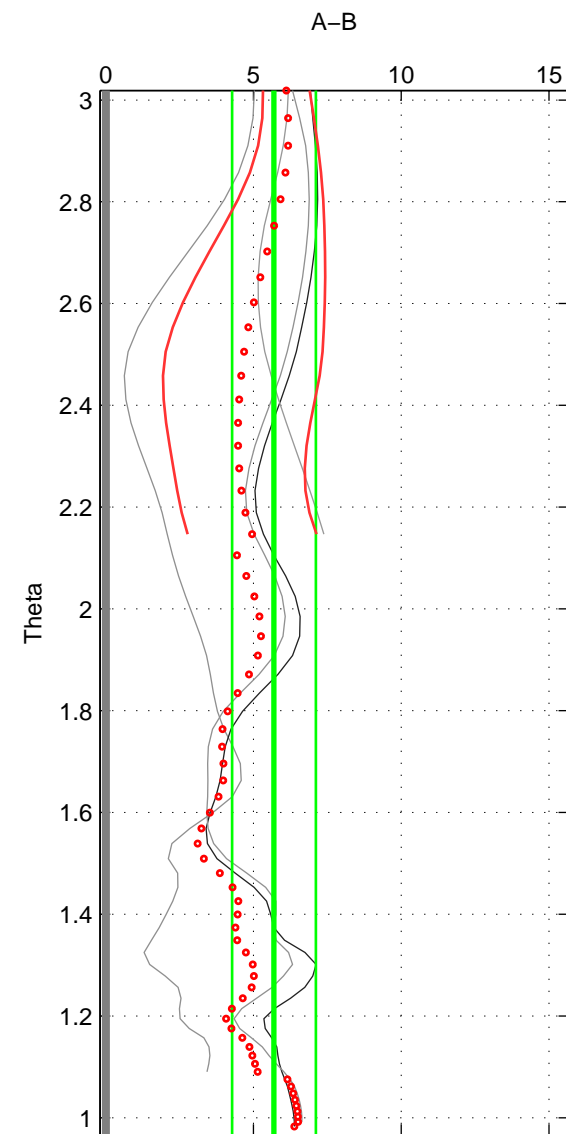

Cruise A (red). Date: Jul 1987 Cruisename: 483-31OC19870606
 Cruise B (blue). Date: Feb 2006 Cruisename: 710-49UP20060113

*** "Favourite" values are means of spaces 1 2.

	Offset	O.StDev	Ratio	R.Stdev	Rating
SIGMA:	0.005	0.001	1.000	0.000	3
THETA:	0.006	0.001	1.000	0.000	3
DEPTH:	0.007	0.002	1.000	0.000	2
FAV.:	0.005	0.001	1.000	0.000	3

Profiles of A: 4
 Profiles of B: 4
 Diff profs : 4
 WMoffset (A-B): 0.0048748
 WMoffset stdev: 0.0012113
 WMratio (A/B): 1.0001
 WMratio stdev: 3.5002e-05

Quality (1-5): 3

Profiles of A: 4
 Profiles of B: 4
 Diff profs : 4
 WMoffset (A-B): 0.0056909
 WMoffset stdev: 0.0014176
 WMratio (A/B): 1.0002
 WMratio stdev: 4.0959e-05

Quality (1-5): 3

Profiles of A: 4
 Profiles of B: 4
 Diff profs : 4
 WMoffset (A-B): 0.0065443
 WMoffset stdev: 0.0018487
 WMratio (A/B): 1.0002
 WMratio stdev: 5.3484e-05

Quality (1-5): 2

Please note that statistics are bad.