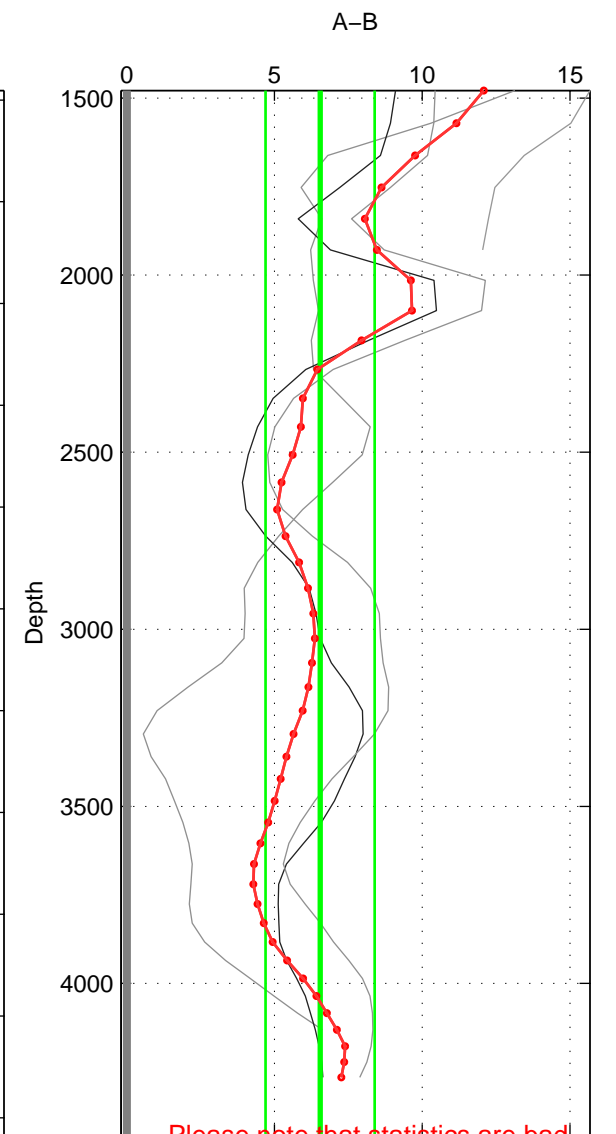

Cruise A (red). Date: Jul 1987 Cruisename: 483-31OC19870606
 Cruise B (blue). Date: Feb 2006 Cruisename: 710-49UP20060113

*** "Favourite" values are means of spaces 1 2.

	Offset	O.StDev	Ratio	R.Stdev	Rating
SIGMA:	0.005	0.001	1.000	0.000	3
THETA:	0.006	0.001	1.000	0.000	3
DEPTH:	0.007	0.002	1.000	0.000	2
FAV.:	0.005	0.001	1.000	0.000	3

Profiles of A: 4
 Profiles of B: 4
 Diff profs : 4
 WMoffset (A-B): 0.0048748
 WMoffset stdev: 0.0012113
 WMratio (A/B): 1.0001
 WMratio stdev: 3.5002e-05

Quality (1-5): 3

Profiles of A: 4
 Profiles of B: 4
 Diff profs : 4
 WMoffset (A-B): 0.0056909
 WMoffset stdev: 0.0014176
 WMratio (A/B): 1.0002
 WMratio stdev: 4.0959e-05

Quality (1-5): 3

Profiles of A: 4
 Profiles of B: 4
 Diff profs : 4
 WMoffset (A-B): 0.0065443
 WMoffset stdev: 0.0018487
 WMratio (A/B): 1.0002
 WMratio stdev: 5.3484e-05

Quality (1-5): 2

Please note that statistics are bad.