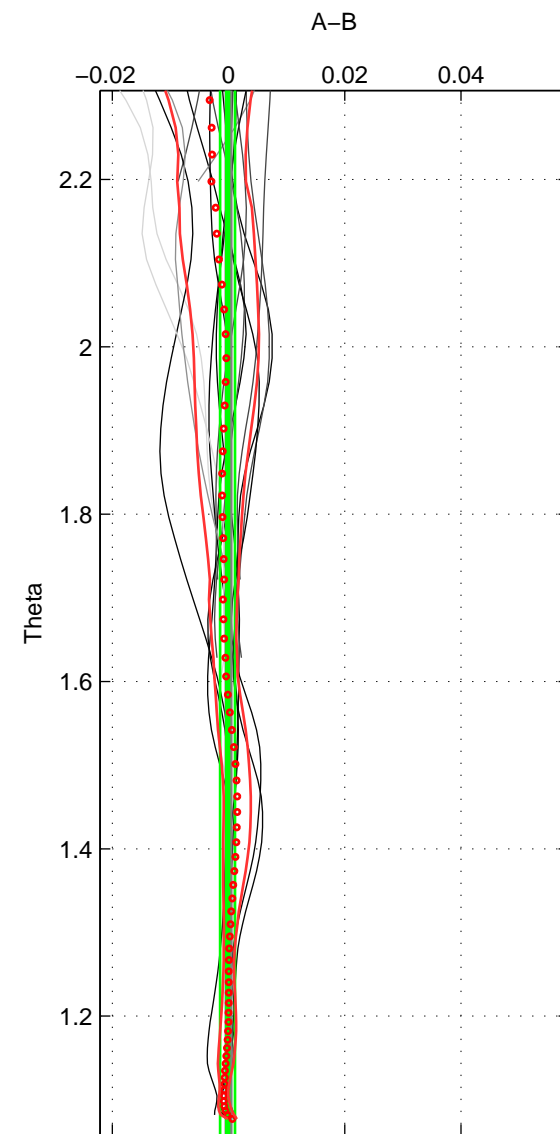

Cruise A (red). Date: Jan 2000 Cruisename: 588-49NZ20000105
 Cruise B (blue). Date: Jun 2001 Cruisename: 591-49NZ20010604

*** "Favourite" values are means of spaces 1 2.

	Offset	O.StDev	Ratio	R.Stdev	Rating
SIGMA:	0.000	0.000	1.000	0.000	5
THETA:	-0.000	0.001	1.000	0.000	5
DEPTH:	-0.000	0.000	1.000	0.000	4
FAV. :	-0.000	0.001	1.000	0.000	5

Profiles of A: 8
 Profiles of B: 8
 Diff profs : 16
 WMoffset (A-B): 0.00015103
 WMoffset stdev: 0.00013982
 WMratio (A/B): 1
 WMratio stdev: 4.0301e-06

Quality (1-5): 5

Profiles of A: 8
 Profiles of B: 8
 Diff profs : 16
 WMoffset (A-B): -0.00016382
 WMoffset stdev: 0.0012885
 WMratio (A/B): 1
 WMratio stdev: 3.7146e-05

Quality (1-5): 5

Profiles of A: 8
 Profiles of B: 8
 Diff profs : 16
 WMoffset (A-B): -3.7229e-05
 WMoffset stdev: 6.8146e-05
 WMratio (A/B): 1
 WMratio stdev: 1.965e-06

Quality (1-5): 4