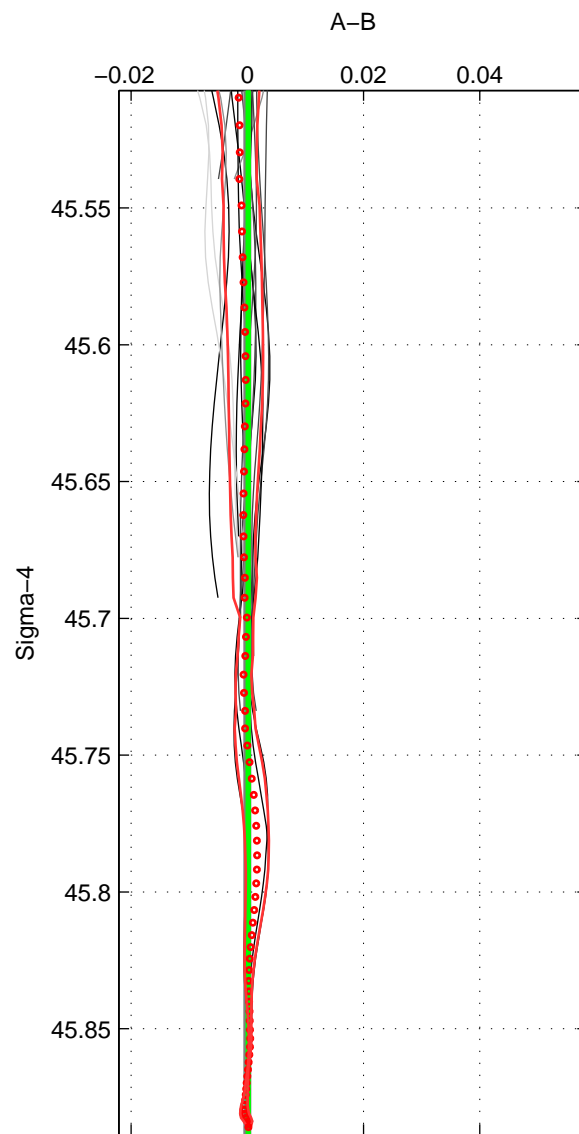

Cruise A (red). Date: Jan 2000 Cruisename: 588-49NZ20000105
 Cruise B (blue). Date: Jun 2001 Cruisename: 591-49NZ20010604

*** "Favourite" values are means of spaces 1 2.

	Offset	O.StDev	Ratio	R.Stdev	Rating
SIGMA:	0.000	0.000	1.000	0.000	5
THETA:	-0.000	0.001	1.000	0.000	5
DEPTH:	-0.000	0.000	1.000	0.000	4
FAV. :	-0.000	0.001	1.000	0.000	5

Profiles of A: 8
 Profiles of B: 8
 Diff profs : 16
 WMoffset (A-B): 0.00015103
 WMoffset stdev: 0.00013982
 WMratio (A/B): 1
 WMratio stdev: 4.0301e-06

Quality (1-5): 5

Profiles of A: 8
 Profiles of B: 8
 Diff profs : 16
 WMoffset (A-B): -0.00016382
 WMoffset stdev: 0.0012885
 WMratio (A/B): 1
 WMratio stdev: 3.7146e-05

Quality (1-5): 5

Profiles of A: 8
 Profiles of B: 8
 Diff profs : 16
 WMoffset (A-B): -3.7229e-05
 WMoffset stdev: 6.8146e-05
 WMratio (A/B): 1
 WMratio stdev: 1.965e-06

Quality (1-5): 4