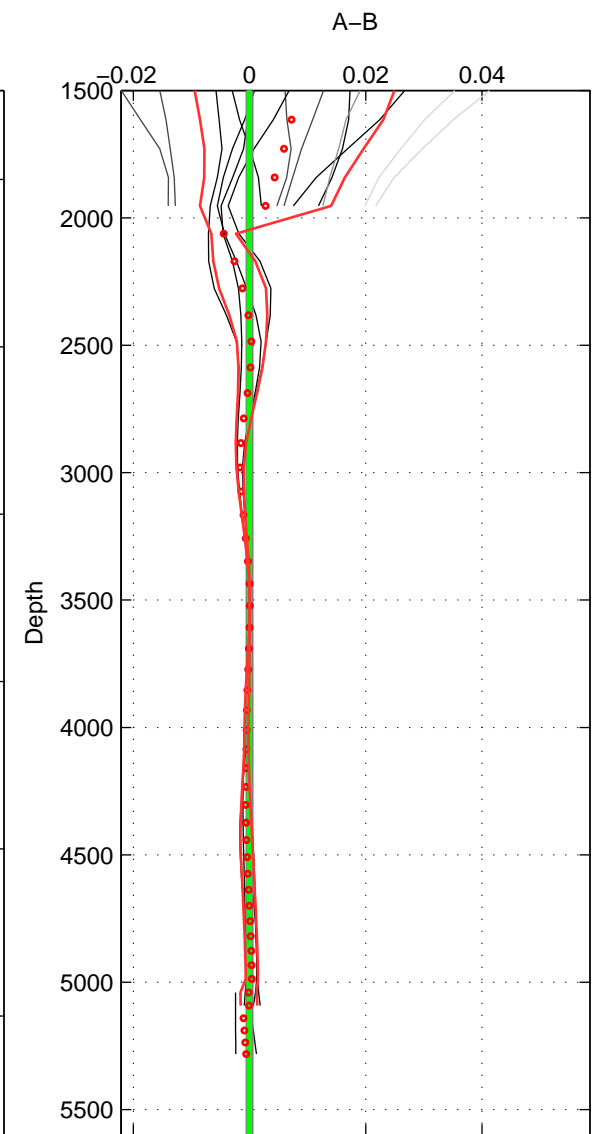

Cruise A (red). Date: Jan 2000 Cruisename: 588-49NZ20000105
 Cruise B (blue). Date: Jun 2001 Cruisename: 591-49NZ20010604

*** "Favourite" values are means of spaces 1 2.

	Offset	O.StDev	Ratio	R.Stdev	Rating
SIGMA:	0.000	0.000	1.000	0.000	5
THETA:	-0.000	0.001	1.000	0.000	5
DEPTH:	-0.000	0.000	1.000	0.000	4
FAV. :	-0.000	0.001	1.000	0.000	5

Profiles of A: 8
 Profiles of B: 8
 Diff profs : 16
 WMoffset (A-B): 0.00015103
 WMoffset stdev: 0.00013982
 WMratio (A/B): 1
 WMratio stdev: 4.0301e-06

Quality (1-5): 5

Profiles of A: 8
 Profiles of B: 8
 Diff profs : 16
 WMoffset (A-B): -0.00016382
 WMoffset stdev: 0.0012885
 WMratio (A/B): 1
 WMratio stdev: 3.7146e-05

Quality (1-5): 5

Profiles of A: 8
 Profiles of B: 8
 Diff profs : 16
 WMoffset (A-B): -3.7229e-05
 WMoffset stdev: 6.8146e-05
 WMratio (A/B): 1
 WMratio stdev: 1.965e-06

Quality (1-5): 4