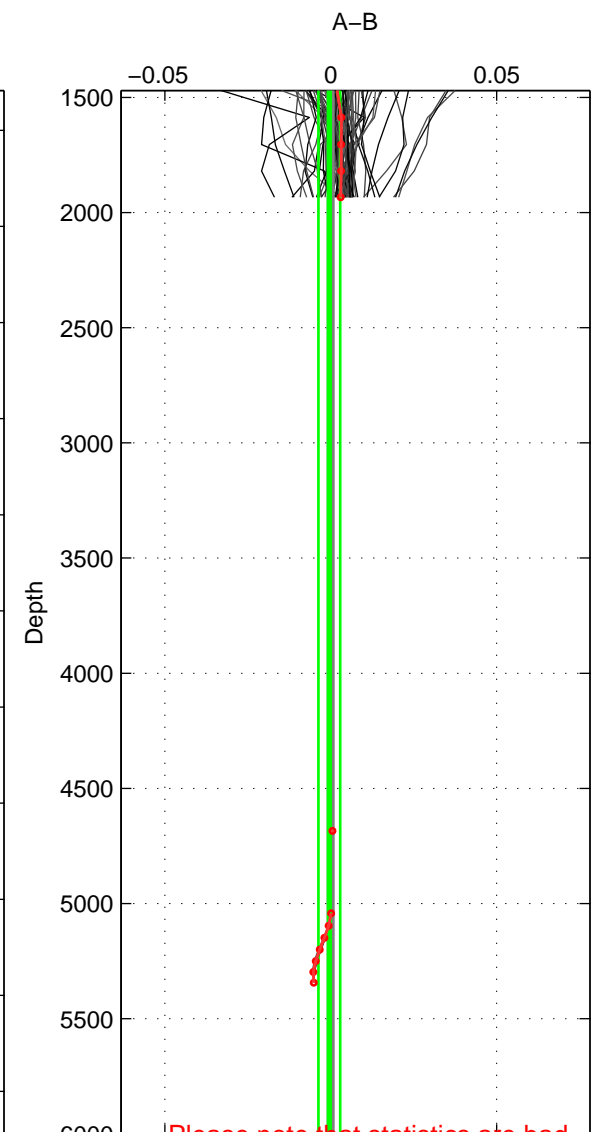

Cruise A (red). Date: Jul 2011 Cruisename: 626-49RY20110515  
 Cruise B (blue). Date: Oct 1998 Cruisename: 686-49UP19980916

\*\*\* "Favourite" values are those of space 2.

	Offset	O.StDev	Ratio	R.Stdev	Rating
SIGMA:	-0.003	0.000	1.000	0.000	4
THETA:	0.001	0.005	1.000	0.000	5
DEPTH:	-0.000	0.003	1.000	0.000	3
FAV.:	0.001	0.005	1.000	0.000	5

Profiles of A: 77  
 Profiles of B: 37  
 Diff profs : 99  
 WMoffset (A-B): -0.0030795  
 WMoffset stdev: 0.0003524  
 WMratio (A/B): 0.99991  
 WMratio stdev: 1.0155e-05

Quality (1-5): 4

Profiles of A: 77  
 Profiles of B: 37  
 Diff profs : 100  
 WMoffset (A-B): 0.00078367  
 WMoffset stdev: 0.0054397  
 WMratio (A/B): 1  
 WMratio stdev: 0.00015677

Quality (1-5): 5

Profiles of A: 77  
 Profiles of B: 32  
 Diff profs : 87  
 WMoffset (A-B): -0.0004366  
 WMoffset stdev: 0.0032872  
 WMratio (A/B): 0.99999  
 WMratio stdev: 9.4854e-05

Quality (1-5): 3