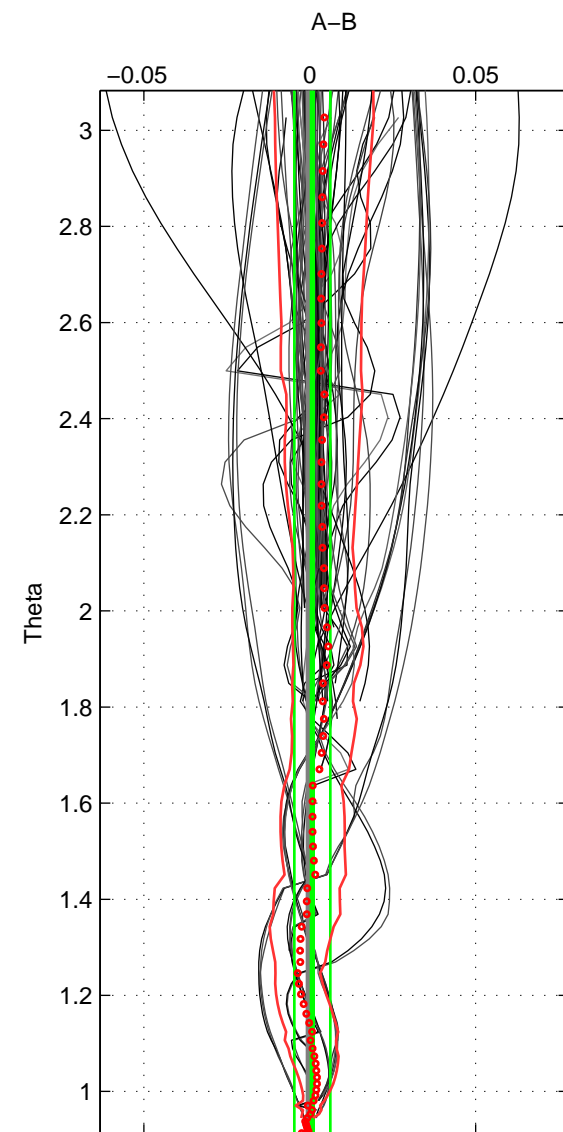

Cruise A (red). Date: Jul 2011 Cruisename: 626-49RY20110515  
 Cruise B (blue). Date: Oct 1998 Cruisename: 686-49UP19980916

\*\*\* "Favourite" values are those of space 2.

	Offset	O.StDev	Ratio	R.Stdev	Rating
SIGMA:	-0.003	0.000	1.000	0.000	4
THETA:	0.001	0.005	1.000	0.000	5
DEPTH:	-0.000	0.003	1.000	0.000	3
FAV.:	0.001	0.005	1.000	0.000	5

Profiles of A: 77  
 Profiles of B: 37  
 Diff profs : 99  
 WMoffset (A-B): -0.0030795  
 WMoffset stdev: 0.0003524  
 WMratio (A/B): 0.99991  
 WMratio stdev: 1.0155e-05

Quality (1-5): 4

Profiles of A: 77  
 Profiles of B: 37  
 Diff profs : 100  
 WMoffset (A-B): 0.00078367  
 WMoffset stdev: 0.0054397  
 WMratio (A/B): 1  
 WMratio stdev: 0.00015677

Quality (1-5): 5

Profiles of A: 77  
 Profiles of B: 32  
 Diff profs : 87  
 WMoffset (A-B): -0.0004366  
 WMoffset stdev: 0.0032872  
 WMratio (A/B): 0.99999  
 WMratio stdev: 9.4854e-05

Quality (1-5): 3