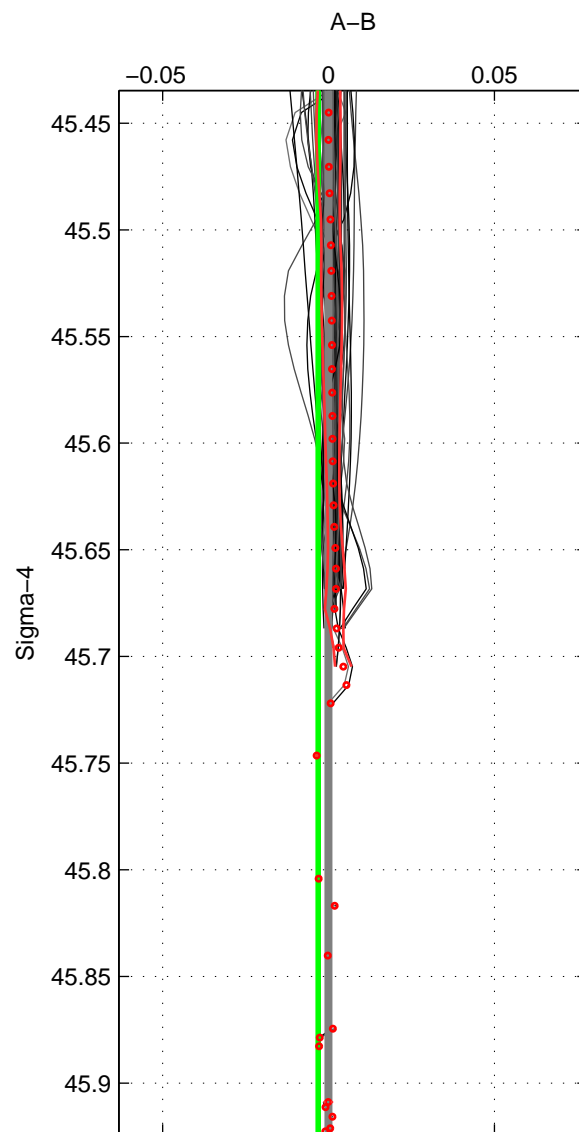

Cruise A (red). Date: Jul 2011 Cruisename: 626-49RY20110515  
 Cruise B (blue). Date: Oct 1998 Cruisename: 686-49UP19980916

\*\*\* "Favourite" values are those of space 2.

	Offset	O.StDev	Ratio	R.Stdev	Rating
SIGMA:	-0.003	0.000	1.000	0.000	4
THETA:	0.001	0.005	1.000	0.000	5
DEPTH:	-0.000	0.003	1.000	0.000	3
FAV.:	0.001	0.005	1.000	0.000	5

Profiles of A: 77  
 Profiles of B: 37  
 Diff profs : 99  
 WMoffset (A-B): -0.0030795  
 WMoffset stdev: 0.0003524  
 WMratio (A/B): 0.99991  
 WMratio stdev: 1.0155e-05

Quality (1-5): 4

Profiles of A: 77  
 Profiles of B: 37  
 Diff profs : 100  
 WMoffset (A-B): 0.00078367  
 WMoffset stdev: 0.0054397  
 WMratio (A/B): 1  
 WMratio stdev: 0.00015677

Quality (1-5): 5

Profiles of A: 77  
 Profiles of B: 32  
 Diff profs : 87  
 WMoffset (A-B): -0.0004366  
 WMoffset stdev: 0.0032872  
 WMratio (A/B): 0.99999  
 WMratio stdev: 9.4854e-05

Quality (1-5): 3