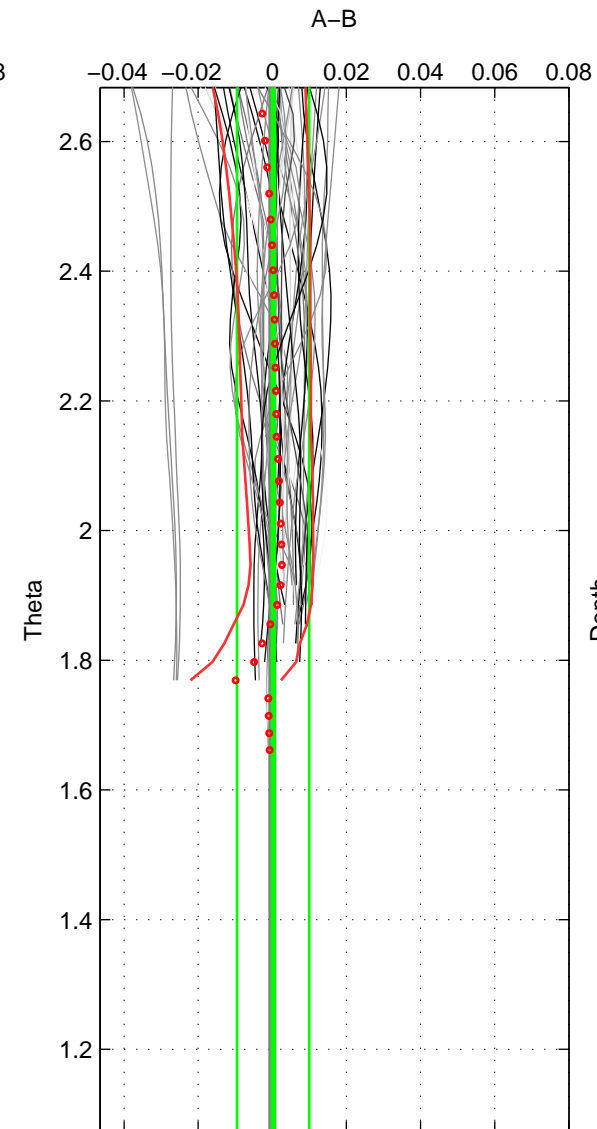

Cruise A (red). Date: May 1999 Cruisename: 687-49UP19990419

Cruise B (blue). Date: Jul 2001 Cruisename: 694-49UP20010619

*** "Favourite" values are means of spaces 1 2.

	Offset	O.StDev	Ratio	R.Stdev	Rating
SIGMA:	-0.000	0.006	1.000	0.000	5
THETA:	0.000	0.010	1.000	0.000	5
DEPTH:	0.005	0.001	1.000	0.000	3
FAV.:	0.000	0.008	1.000	0.000	5

Profiles of A: 18
 Profiles of B: 22
 Diff profs : 52
 WMoffset (A-B): -0.00013568
 WMoffset stdev: 0.0055894
 WMratio (A/B): 1
 WMratio stdev: 0.00016182

Quality (1-5): 5

Profiles of A: 18
 Profiles of B: 22
 Diff profs : 52
 WMoffset (A-B): 0.00022612
 WMoffset stdev: 0.0097538
 WMratio (A/B): 1
 WMratio stdev: 0.00028242

Quality (1-5): 5

Profiles of A: 18
 Profiles of B: 22
 Diff profs : 52
 WMoffset (A-B): 0.0048713
 WMoffset stdev: 0.0013022
 WMratio (A/B): 1.0001
 WMratio stdev: 3.7927e-05

Quality (1-5): 3

Please note that statistics are bad.