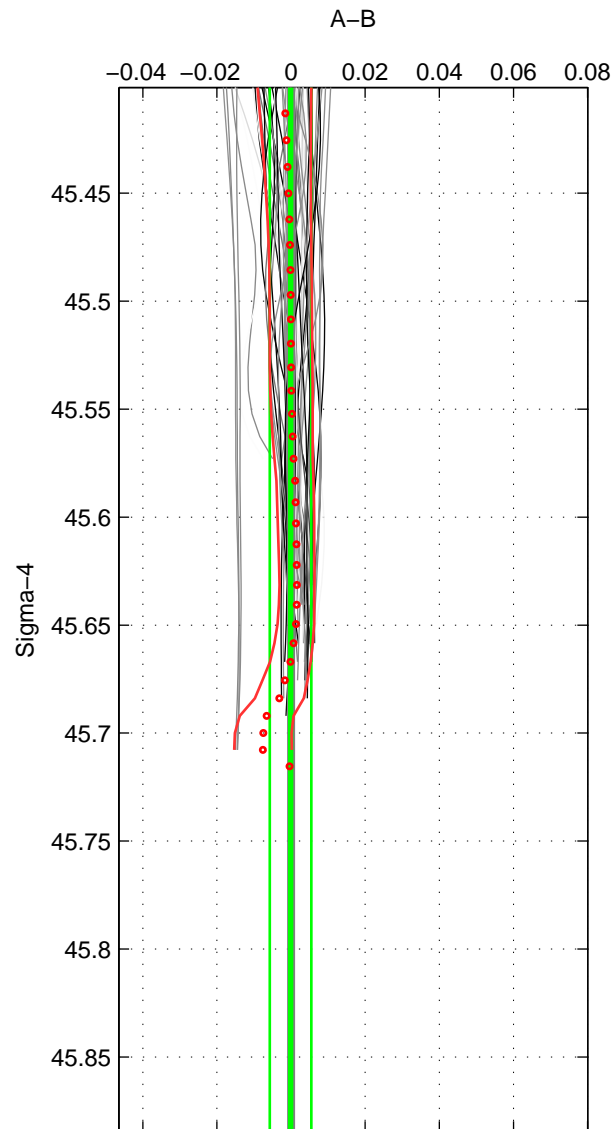

Cruise A (red). Date: May 1999 Cruisename: 687-49UP19990419

Cruise B (blue). Date: Jul 2001 Cruisename: 694-49UP20010619

*** "Favourite" values are means of spaces 1 2.

	Offset	O.StDev	Ratio	R.Stdev	Rating
SIGMA:	-0.000	0.006	1.000	0.000	5
THETA:	0.000	0.010	1.000	0.000	5
DEPTH:	0.005	0.001	1.000	0.000	3
FAV.:	0.000	0.008	1.000	0.000	5

Profiles of A: 18
 Profiles of B: 22
 Diff profs : 52
 WMoffset (A-B): -0.00013568
 WMoffset stdev: 0.0055894
 WMratio (A/B): 1
 WMratio stdev: 0.00016182

Quality (1-5): 5

Profiles of A: 18
 Profiles of B: 22
 Diff profs : 52
 WMoffset (A-B): 0.00022612
 WMoffset stdev: 0.0097538
 WMratio (A/B): 1
 WMratio stdev: 0.00028242

Quality (1-5): 5

Profiles of A: 18
 Profiles of B: 22
 Diff profs : 52
 WMoffset (A-B): 0.0048713
 WMoffset stdev: 0.0013022
 WMratio (A/B): 1.0001
 WMratio stdev: 3.7927e-05

Quality (1-5): 3

Please note that statistics are bad.