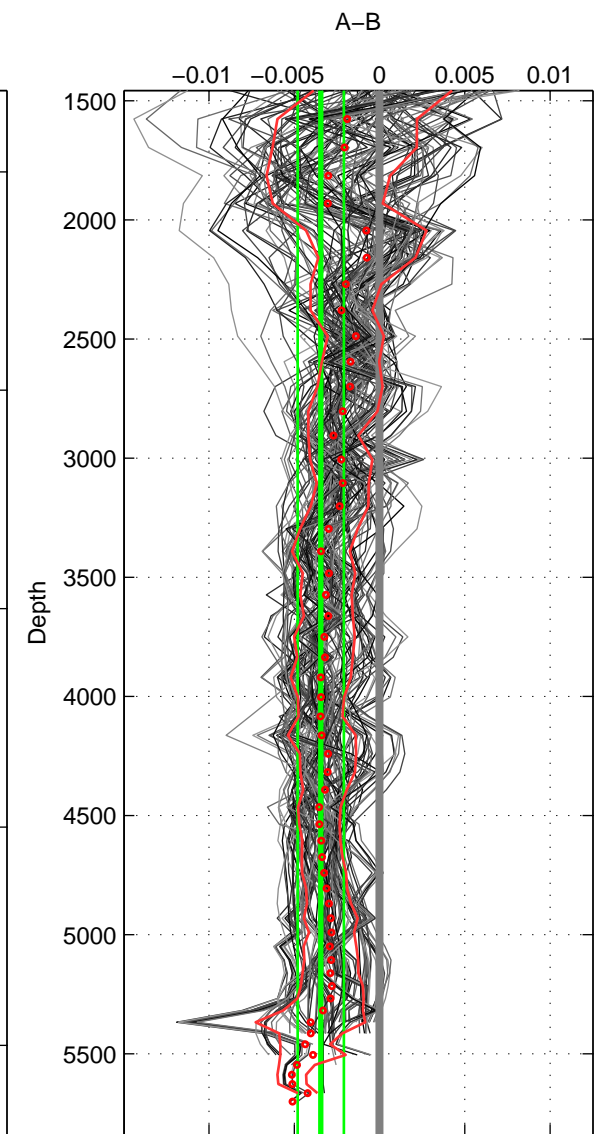

Cruise A (red). Date: Jan 1974 Cruisename: 473-318M19730822

Cruise B (blue). Date: Dec 2007 Cruisename: 614-49NZ20071122

\*\*\* "Favourite" values are means of spaces 1 2 3.

	Offset	O.StDev	Ratio	R.Stdev	Rating
SIGMA:	-0.003	0.001	1.000	0.000	5
THETA:	-0.004	0.001	1.000	0.000	5
DEPTH:	-0.003	0.001	1.000	0.000	5
FAV. :	-0.003	0.001	1.000	0.000	5

Profiles of A: 11  
 Profiles of B: 45  
 Diff profs : 100  
 WMoffset (A-B): -0.0029917  
 WMoffset stdev: 0.00094855  
 WMratio (A/B): 0.99991  
 WMratio stdev: 2.735e-05

Quality (1-5): 5

Profiles of A: 11  
 Profiles of B: 45  
 Diff profs : 100  
 WMoffset (A-B): -0.0036124  
 WMoffset stdev: 0.0012098  
 WMratio (A/B): 0.9999  
 WMratio stdev: 3.4884e-05

Quality (1-5): 5

Profiles of A: 11  
 Profiles of B: 45  
 Diff profs : 100  
 WMoffset (A-B): -0.0034465  
 WMoffset stdev: 0.0013551  
 WMratio (A/B): 0.9999  
 WMratio stdev: 3.9052e-05

Quality (1-5): 5