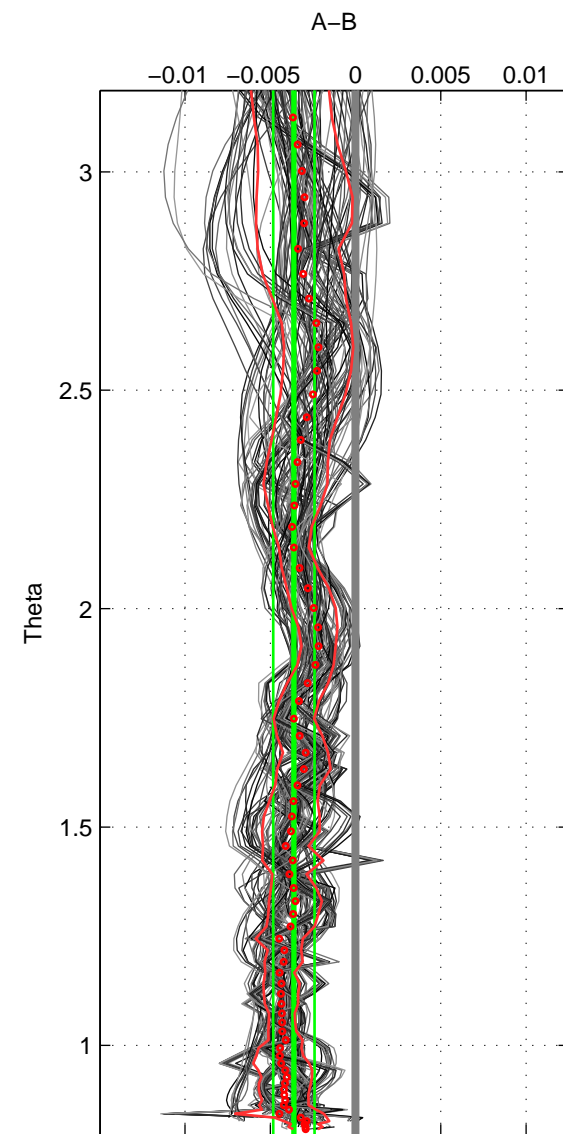

Cruise A (red). Date: Jan 1974 Cruisename: 473-318M19730822

Cruise B (blue). Date: Dec 2007 Cruisename: 614-49NZ20071122

\*\*\* "Favourite" values are means of spaces 1 2 3.

	Offset	O.StDev	Ratio	R.Stdev	Rating
SIGMA:	-0.003	0.001	1.000	0.000	5
THETA:	-0.004	0.001	1.000	0.000	5
DEPTH:	-0.003	0.001	1.000	0.000	5
FAV. :	-0.003	0.001	1.000	0.000	5

Profiles of A: 11  
 Profiles of B: 45  
 Diff profs : 100  
 WMoffset (A-B): -0.0029917  
 WMoffset stdev: 0.00094855  
 WMratio (A/B): 0.99991  
 WMratio stdev: 2.735e-05

Quality (1-5): 5

Profiles of A: 11  
 Profiles of B: 45  
 Diff profs : 100  
 WMoffset (A-B): -0.0036124  
 WMoffset stdev: 0.0012098  
 WMratio (A/B): 0.9999  
 WMratio stdev: 3.4884e-05

Quality (1-5): 5

Profiles of A: 11  
 Profiles of B: 45  
 Diff profs : 100  
 WMoffset (A-B): -0.0034465  
 WMoffset stdev: 0.0013551  
 WMratio (A/B): 0.9999  
 WMratio stdev: 3.9052e-05

Quality (1-5): 5