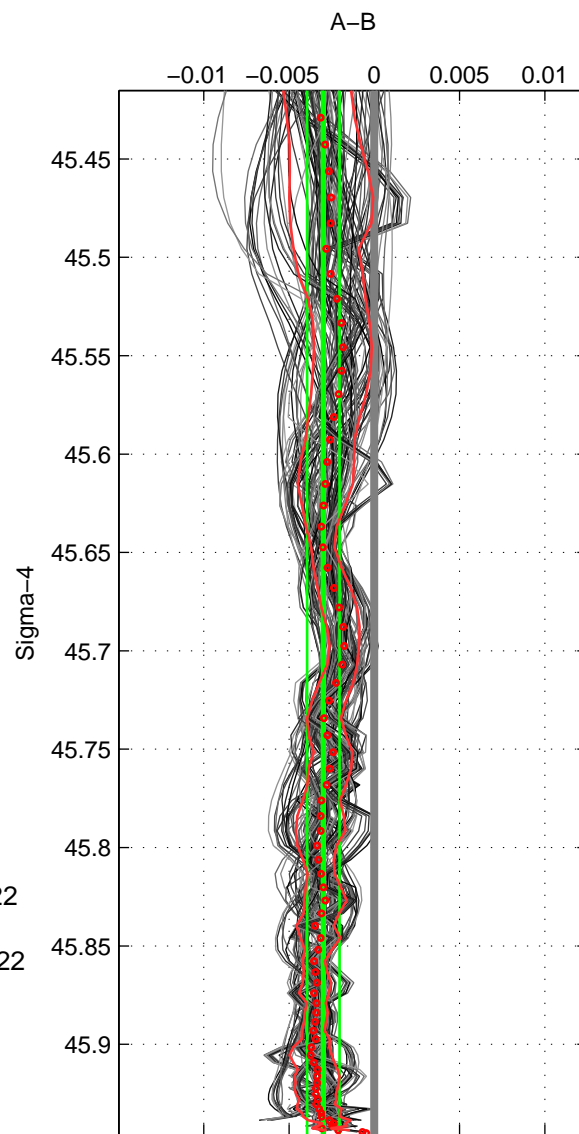

Cruise A (red). Date: Jan 1974 Cruisename: 473-318M19730822

Cruise B (blue). Date: Dec 2007 Cruisename: 614-49NZ20071122

\*\*\* "Favourite" values are means of spaces 1 2 3.

	Offset	O.StDev	Ratio	R.Stdev	Rating
SIGMA:	-0.003	0.001	1.000	0.000	5
THETA:	-0.004	0.001	1.000	0.000	5
DEPTH:	-0.003	0.001	1.000	0.000	5
FAV. :	-0.003	0.001	1.000	0.000	5

Profiles of A: 11  
 Profiles of B: 45  
 Diff profs : 100  
 WMoffset (A-B): -0.0029917  
 WMoffset stdev: 0.00094855  
 WMratio (A/B): 0.99991  
 WMratio stdev: 2.735e-05

Quality (1-5): 5

Profiles of A: 11  
 Profiles of B: 45  
 Diff profs : 100  
 WMoffset (A-B): -0.0036124  
 WMoffset stdev: 0.0012098  
 WMratio (A/B): 0.9999  
 WMratio stdev: 3.4884e-05

Quality (1-5): 5

Profiles of A: 11  
 Profiles of B: 45  
 Diff profs : 100  
 WMoffset (A-B): -0.0034465  
 WMoffset stdev: 0.0013551  
 WMratio (A/B): 0.9999  
 WMratio stdev: 3.9052e-05

Quality (1-5): 5