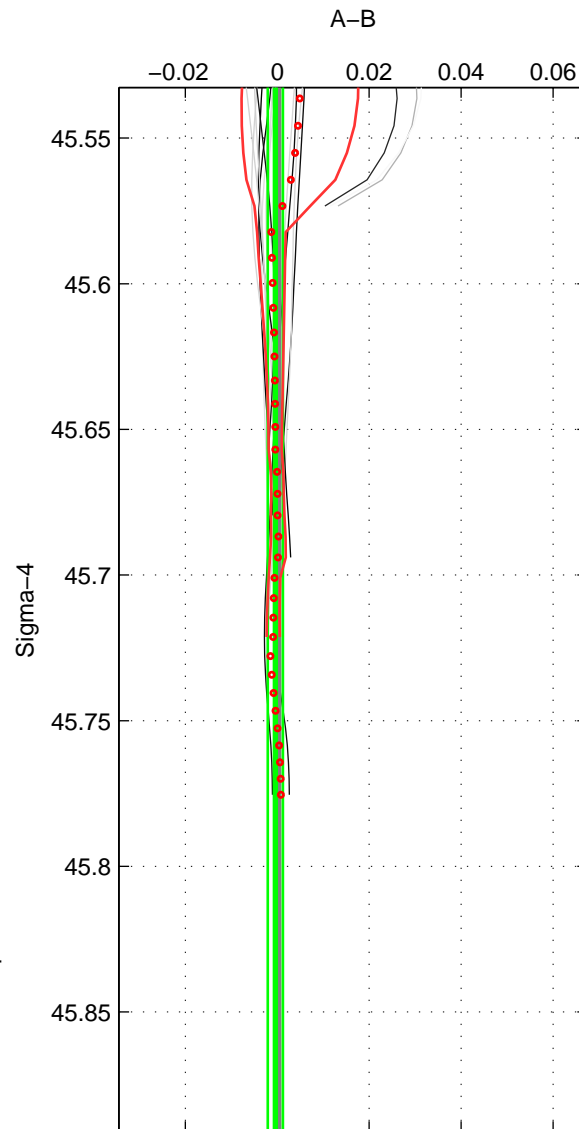

Cruise A (red). Date: Jun 1998 Cruisename: 565-49HO19980601

Cruise B (blue). Date: Jun 2001 Cruisename: 591-49NZ20010604

*** "Favourite" values are means of spaces 1 2.

	Offset	O.StDev	Ratio	R.Stdev	Rating
SIGMA:	-0.000	0.002	1.000	0.000	4
THETA:	-0.001	0.003	1.000	0.000	4
DEPTH:	-0.004	0.004	1.000	0.000	3
FAV. :	-0.001	0.002	1.000	0.000	4

Profiles of A: 5
Profiles of B: 8
Diff profs : 16
WMoffset (A-B): -0.00040275
WMoffset stdev: 0.001642
WMratio (A/B): 0.99999
WMratio stdev: 4.7464e-05

Quality (1-5): 4

Profiles of A: 5
Profiles of B: 8
Diff profs : 16
WMoffset (A-B): -0.00073328
WMoffset stdev: 0.002743
WMratio (A/B): 0.99998
WMratio stdev: 7.9275e-05

Quality (1-5): 4

Profiles of A: 5
Profiles of B: 8
Diff profs : 16
WMoffset (A-B): -0.0038788
WMoffset stdev: 0.0042394
WMratio (A/B): 0.99989
WMratio stdev: 0.0001227

Quality (1-5): 3

Please note that statistics are bad.