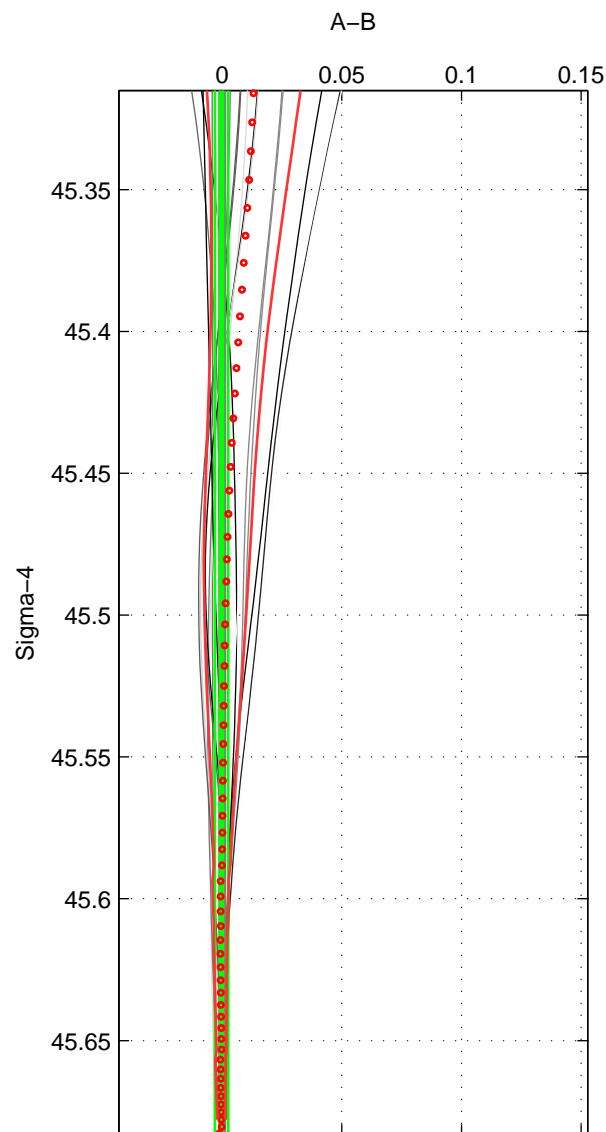

Cruise A (red). Date: Jul 2002 Cruisename: 697-49UP20020620

Cruise B (blue). Date: Feb 2006 Cruisename: 710-49UP20060113

\*\*\* "Favourite" values are means of spaces 1 2 3.

	Offset	O.StDev	Ratio	R.Stdev	Rating
SIGMA:	-0.000	0.003	1.000	0.000	4
THETA:	-0.000	0.005	1.000	0.000	4
DEPTH:	0.012	0.022	1.000	0.001	4
FAV.:	0.004	0.010	1.000	0.000	4

Profiles of A: 11  
 Profiles of B: 5  
 Diff profs : 17  
 WMoffset (A-B): -0.00026526  
 WMoffset stdev: 0.0027853  
 WMratio (A/B): 0.99999  
 WMratio stdev: 8.0507e-05

Quality (1-5): 4

Profiles of A: 11  
 Profiles of B: 5  
 Diff profs : 17  
 WMoffset (A-B): -0.00016471  
 WMoffset stdev: 0.0048772  
 WMratio (A/B): 1  
 WMratio stdev: 0.00014098

Quality (1-5): 4

Profiles of A: 11  
 Profiles of B: 5  
 Diff profs : 17  
 WMoffset (A-B): 0.012158  
 WMoffset stdev: 0.021525  
 WMratio (A/B): 1.0004  
 WMratio stdev: 0.00062334

Quality (1-5): 4