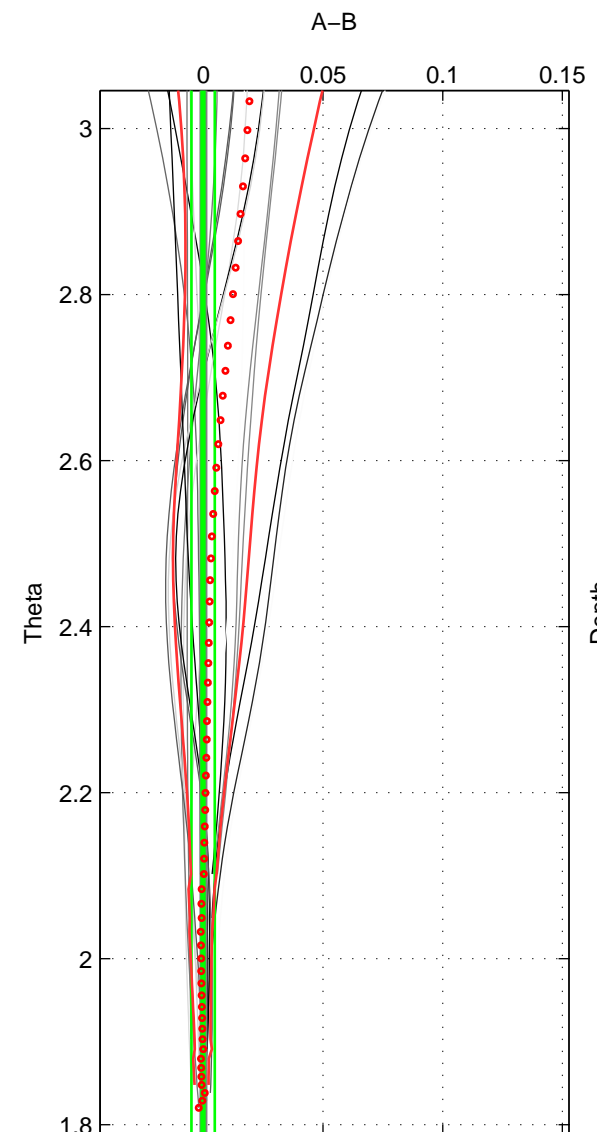

Cruise A (red). Date: Jul 2002 Cruisename: 697-49UP20020620

Cruise B (blue). Date: Feb 2006 Cruisename: 710-49UP20060113

\*\*\* "Favourite" values are means of spaces 1 2 3.

	Offset	O.StDev	Ratio	R.Stdev	Rating
SIGMA:	-0.000	0.003	1.000	0.000	4
THETA:	-0.000	0.005	1.000	0.000	4
DEPTH:	0.012	0.022	1.000	0.001	4
FAV.:	0.004	0.010	1.000	0.000	4

Profiles of A: 11  
 Profiles of B: 5  
 Diff profs : 17  
 WMoffset (A-B): -0.00026526  
 WMoffset stdev: 0.0027853  
 WMratio (A/B): 0.99999  
 WMratio stdev: 8.0507e-05

Quality (1-5): 4

Profiles of A: 11  
 Profiles of B: 5  
 Diff profs : 17  
 WMoffset (A-B): -0.00016471  
 WMoffset stdev: 0.0048772  
 WMratio (A/B): 1  
 WMratio stdev: 0.00014098

Quality (1-5): 4

Profiles of A: 11  
 Profiles of B: 5  
 Diff profs : 17  
 WMoffset (A-B): 0.012158  
 WMoffset stdev: 0.021525  
 WMratio (A/B): 1.0004  
 WMratio stdev: 0.00062334

Quality (1-5): 4