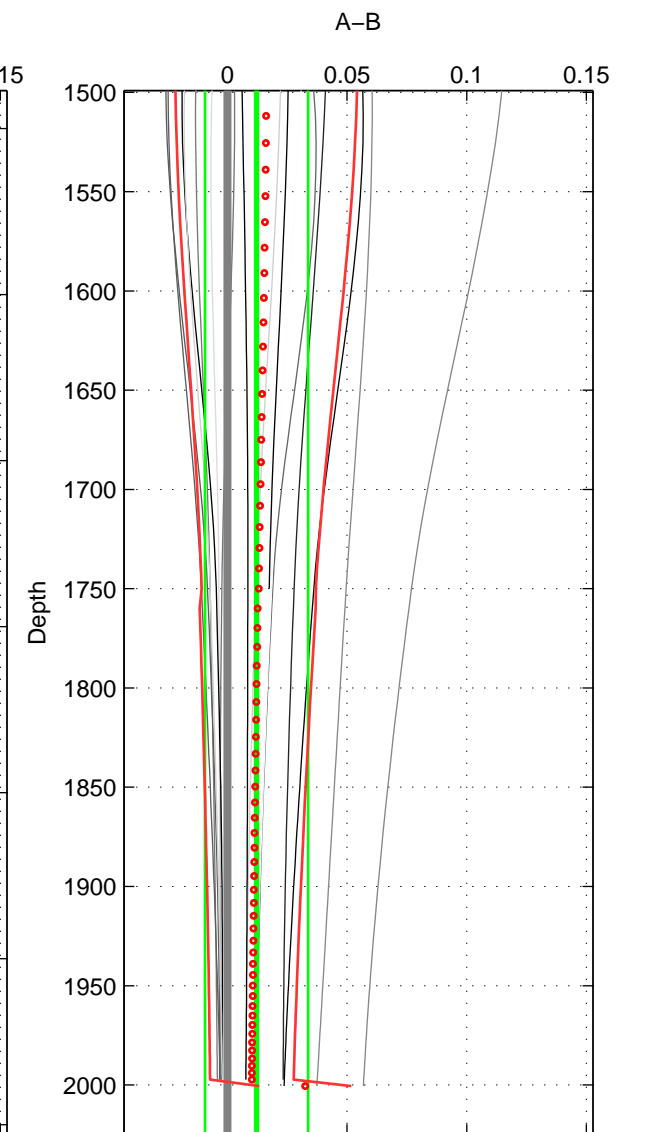

Cruise A (red). Date: Jul 2002 Cruisename: 697-49UP20020620

Cruise B (blue). Date: Feb 2006 Cruisename: 710-49UP20060113

\*\*\* "Favourite" values are means of spaces 1 2 3.

	Offset	O.StDev	Ratio	R.Stdev	Rating
SIGMA:	-0.000	0.003	1.000	0.000	4
THETA:	-0.000	0.005	1.000	0.000	4
DEPTH:	0.012	0.022	1.000	0.001	4
FAV.:	0.004	0.010	1.000	0.000	4

Profiles of A: 11  
 Profiles of B: 5  
 Diff profs : 17  
 WMoffset (A-B): -0.00026526  
 WMoffset stdev: 0.0027853  
 WMratio (A/B): 0.99999  
 WMratio stdev: 8.0507e-05

Quality (1-5): 4

Profiles of A: 11  
 Profiles of B: 5  
 Diff profs : 17  
 WMoffset (A-B): -0.00016471  
 WMoffset stdev: 0.0048772  
 WMratio (A/B): 1  
 WMratio stdev: 0.00014098

Quality (1-5): 4

Profiles of A: 11  
 Profiles of B: 5  
 Diff profs : 17  
 WMoffset (A-B): 0.012158  
 WMoffset stdev: 0.021525  
 WMratio (A/B): 1.0004  
 WMratio stdev: 0.00062334

Quality (1-5): 4